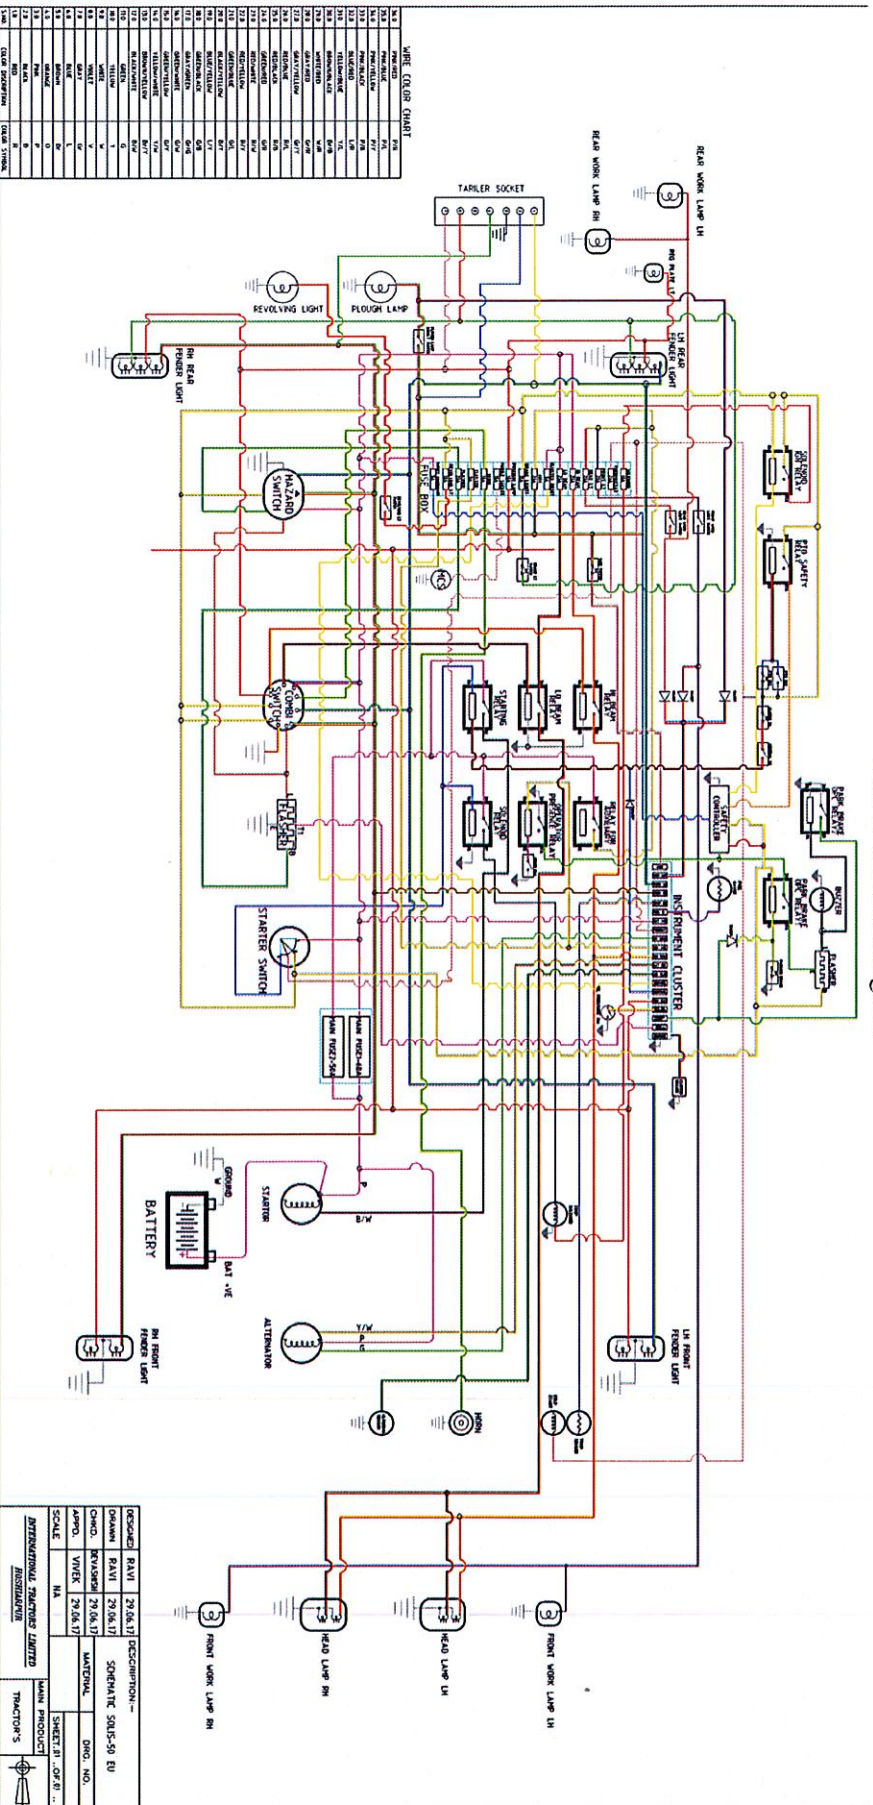

INTERNATIONAL TRACTORS LIMITED

Annexure 21_00
Power Circuit Diagram

Vehicle / Component Model:	S50
Manufacturer	International Tractors Limited
Document Number	S50 Annexure 21_00
Description	Power Circuit Diagram
Date	17.07.2017