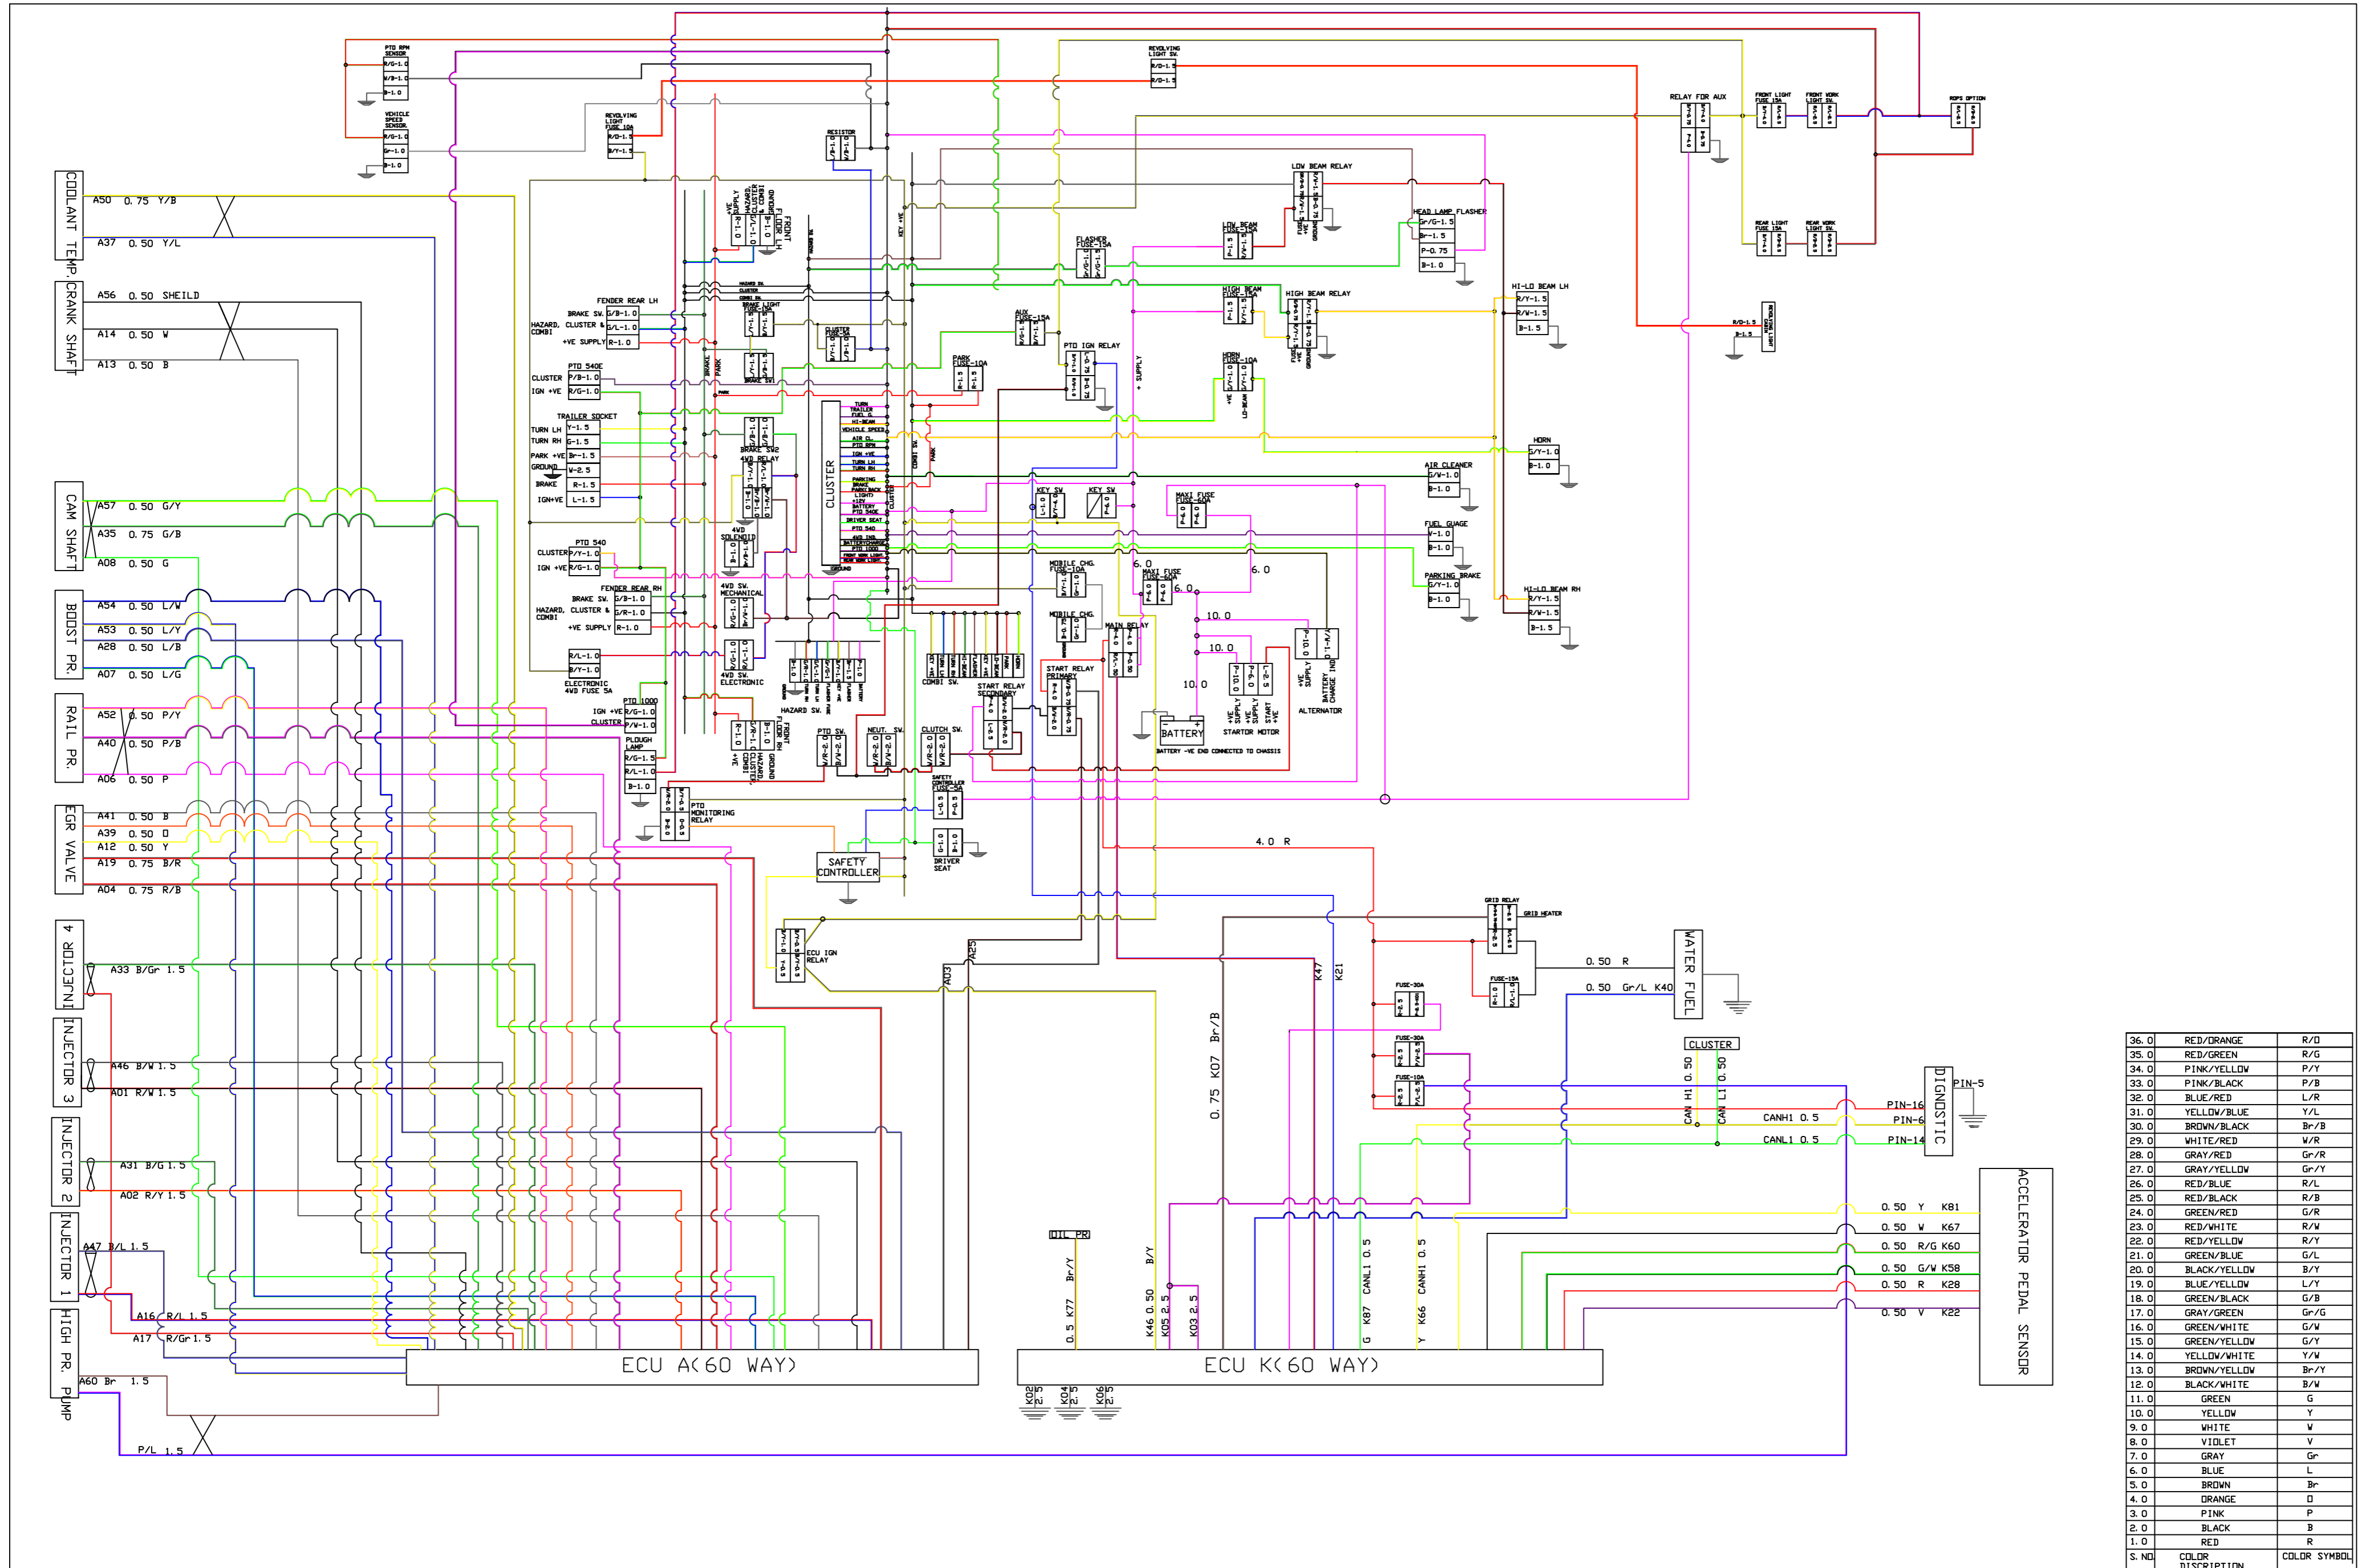

SOLIS-60/75 CRDI OPEN STATION

S. NO	COLOR DISCRIPTION	COLOR SYMBOL
36.0	RED/ORANGE	R/O
35.0	RED/GREEN	R/G
34.0	PINK/YELLOW	P/Y
33.0	PINK/BLACK	P/B
32.0	BLUE/RED	L/R
31.0	YELLOW/BLUE	Y/L
30.0	BROWN/BLACK	Br/B
29.0	WHITE/RED	W/R
28.0	GRAY/RED	Gr/R
27.0	GRAY/YELLOW	Gr/Y
26.0	RED/BLUE	R/L
25.0	RED/BLACK	R/B
24.0	GREEN/RED	G/R
23.0	RED/WHITE	R/W
22.0	RED/YELLOW	R/Y
21.0	GREEN/BLUE	G/B
20.0	BLACK/YELLOW	B/Y
19.0	BLUE/YELLOW	L/Y
18.0	GREEN/BLACK	G/B
17.0	GRAY/GREEN	Gr/G
16.0	GREEN/WHITE	G/W
15.0	GREEN/YELLOW	G/Y
14.0	YELLOW/WHITE	Y/W
13.0	BROWN/YELLOW	Br/Y
12.0	BLACK/WHITE	B/W
11.0	GREEN	G
10.0	YELLOW	Y
9.0	WHITE	W
8.0	VIOLET	V
7.0	GRAY	Gr
6.0	BLUE	L
5.0	BROWN	Br
4.0	ORANGE	O
3.0	PINK	P
2.0	BLACK	B
1.0	RED	R