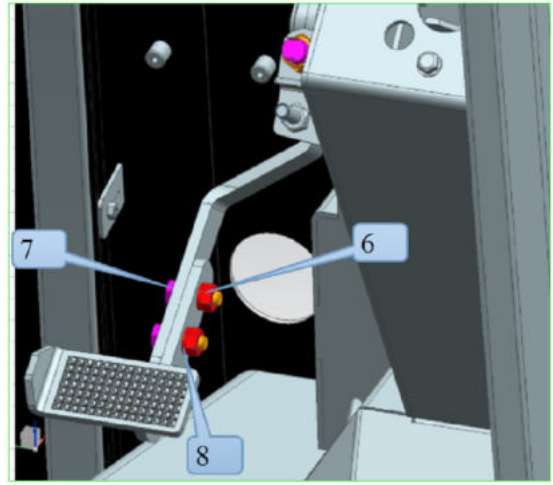

32600A-1-1 CLUTCH PEDAL ASSY

Sr.	Model	Item Code	Description	Qty	Int.	Remarks	Cut Off
1	Solis-75,90 CRDI WITH H-TYPE AC CABIN MODELS	10068719AA	CLUTCH PEDAL FRONT ATTACHMENT	1			
2	Solis-75,90 CRDI WITH H-TYPE AC CABIN MODELS	10084281AB	CLUTCH WIRE ASSY	1			
3	Solis-75,90 CRDI WITH H-TYPE AC CABIN MODELS	10068667AA	CLUTCH PEDAL ASSY	1			
4	Solis-75,90 CRDI WITH H-TYPE AC CABIN MODELS	10006738AB	WASHER	2			
5	Solis-75,90 CRDI WITH H-TYPE AC CABIN MODELS	20002549AA	CIRCLIP 25*1.2N,IS:3075	2			
6	Solis-75,90 CRDI WITH H-TYPE AC CABIN MODELS	20003357AB	HEX NUT M10 -8 SA2JS	2			
6	Solis-75,90 CRDI WITH H-TYPE AC CABIN MODELS	20003357AF	HEX NUT M10 -8 SA4GS	2	YES	interchange with 20003357AB	FOR NON EU MODELS- JZNSS869101S M FOR EU