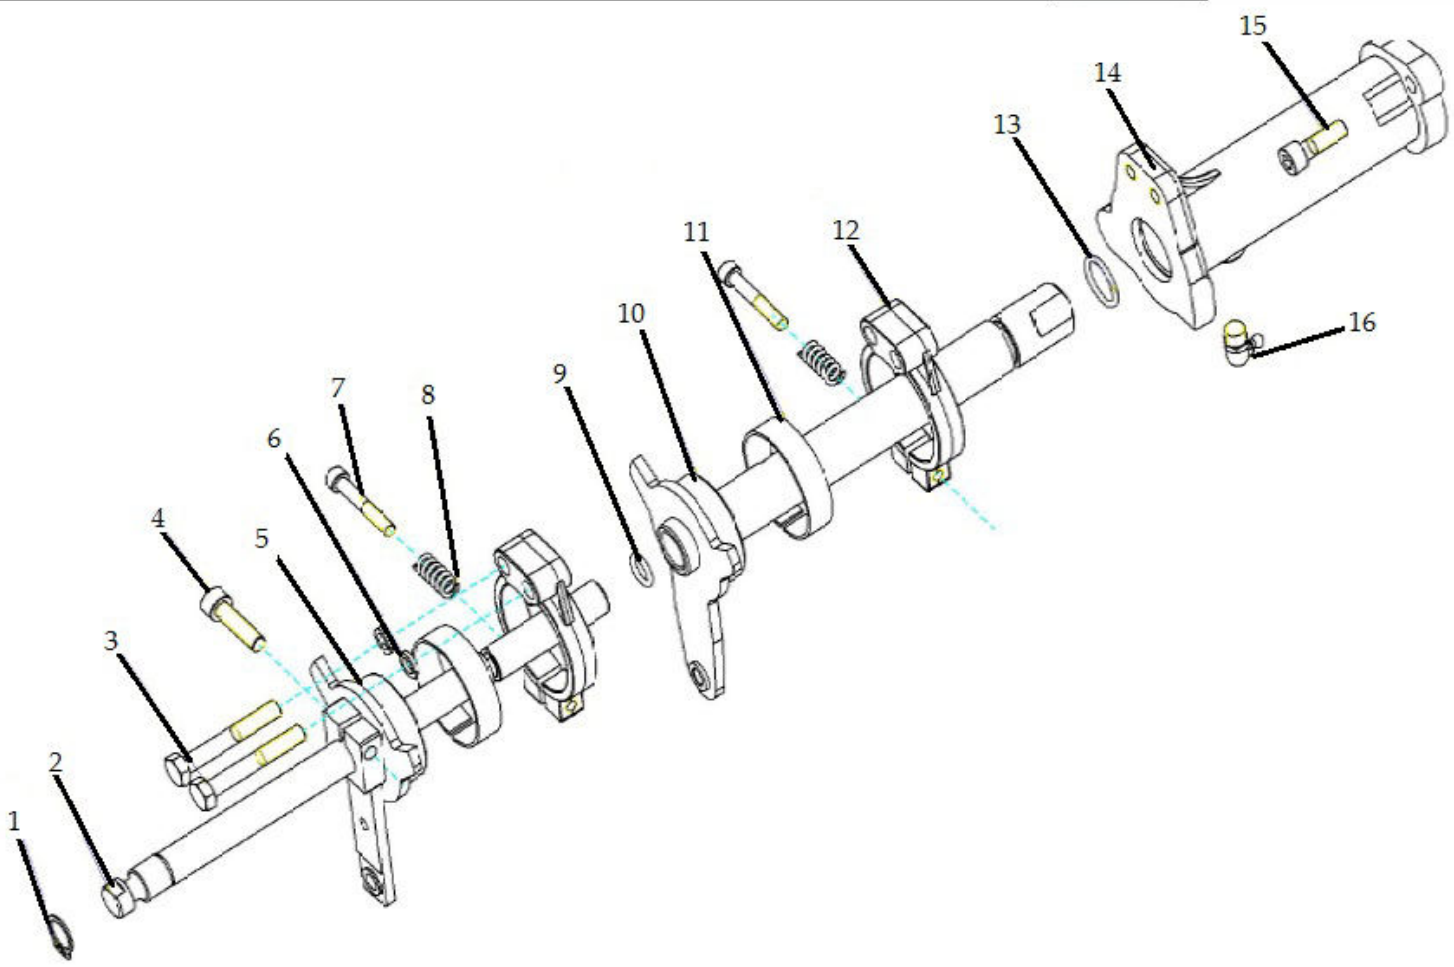

Sr.	Model	Item Code	Description	Qty	Int.	Remarks	Cut Off
1	Solis-90 CRDI MODELS WITH 10085928AA MITA LIFT WITH FLOW CONTROL VALVE	10081016AA	SEEGER E16 UNI7435	1		CHILD PART OF 10085928AA	
2	Solis-90 CRDI MODELS WITH 10085928AA MITA LIFT WITH FLOW CONTROL VALVE	10081075AA	SHAFT	1		CHILD PART OF 10085928AA	
3	Solis-90 CRDI MODELS WITH 10085928AA MITA LIFT WITH FLOW CONTROL VALVE	10081076AA	SCREW TE M8x55 U5931 8G ZN	2		CHILD PART OF 10085928AA	
4	Solis-90 CRDI MODELS WITH 10085928AA MITA LIFT WITH FLOW CONTROL VALVE	10081077AA	SCREW TCEI M8x30 U5931 8G ZN	1		CHILD PART OF 10085928AA