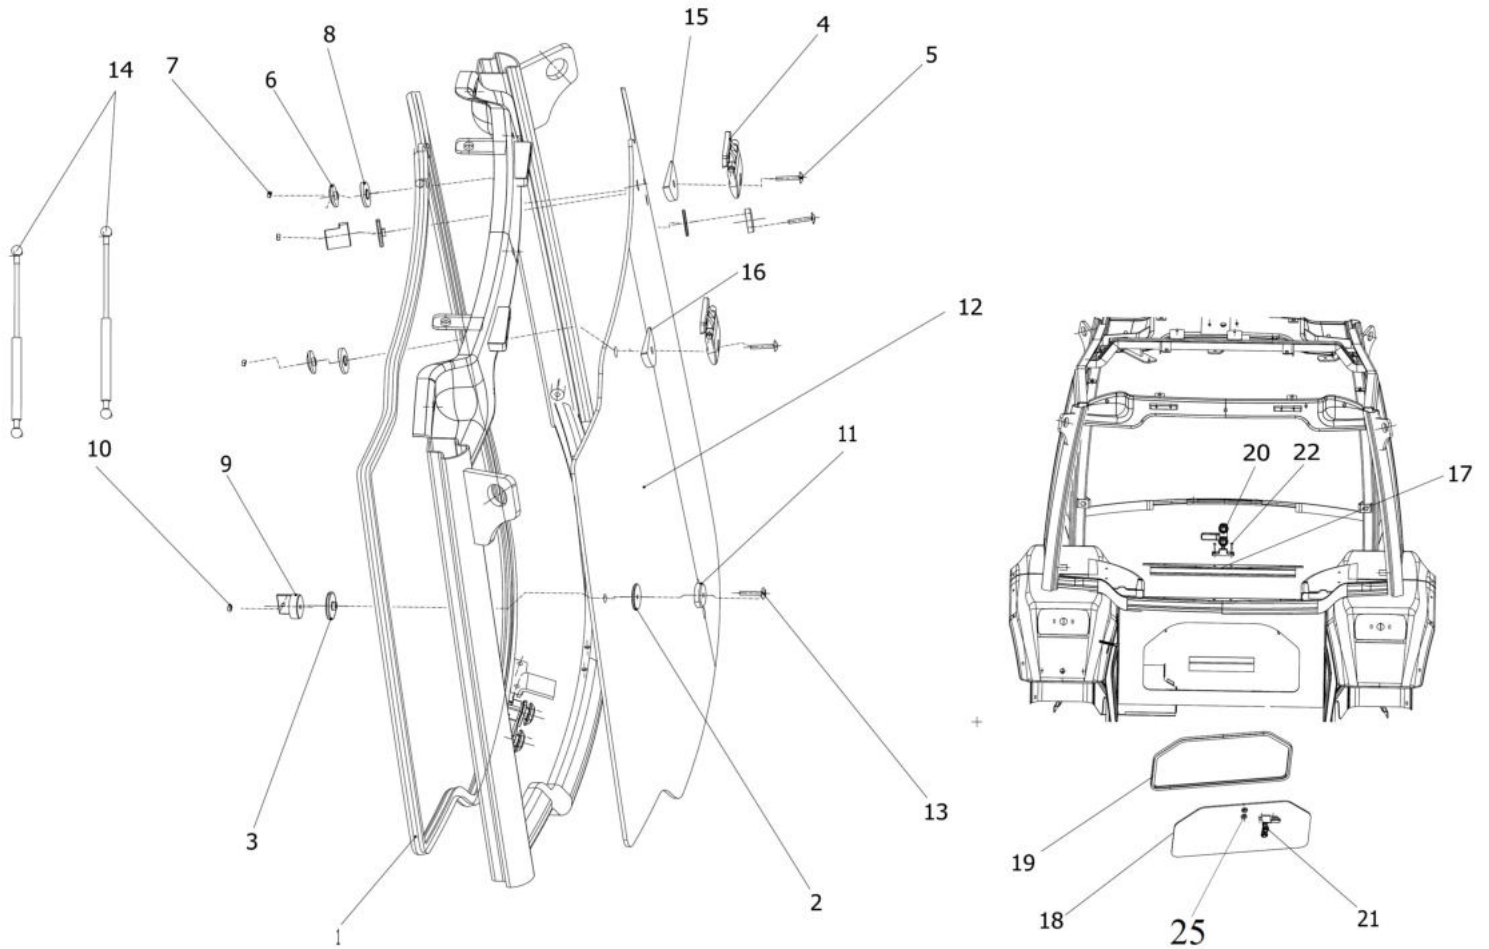

32230A-1-1

REAR GLASS ASSY.

Sr.	Model	Item Code	Description	Qty	Int.	Remarks	Cut Off
1	Solis-75,90 CRDI WITH INHOUSE AC CABIN MODELS	10084976AA	REAR GLASS BEADING	1			
2	Solis-75,90 CRDI WITH INHOUSE AC CABIN MODELS	10010883AA	OUTER RUBBER PAD FOR GAS SPRING	2			
3	Solis-75,90 CRDI WITH INHOUSE AC CABIN MODELS	10010882AA	INNER RUBBER PAD FOR GAS SPRING	2			
4	Solis-75,90 CRDI WITH INHOUSE AC CABIN MODELS	10082175AD	REAR HING ASSY	2			
5	Solis-75,90 CRDI WITH INHOUSE AC CABIN MODELS	10083037AA	CROSS SLOTTED TRUSS HEAD SCREW M8x45	2		INTERCHANGEABLE WITH 10083037AB (ROHS)	
5	Solis-75,90 CRDI WITH	10083037AB	CROSS SLOTTED TRUSS HEAD	2		(ROHS)