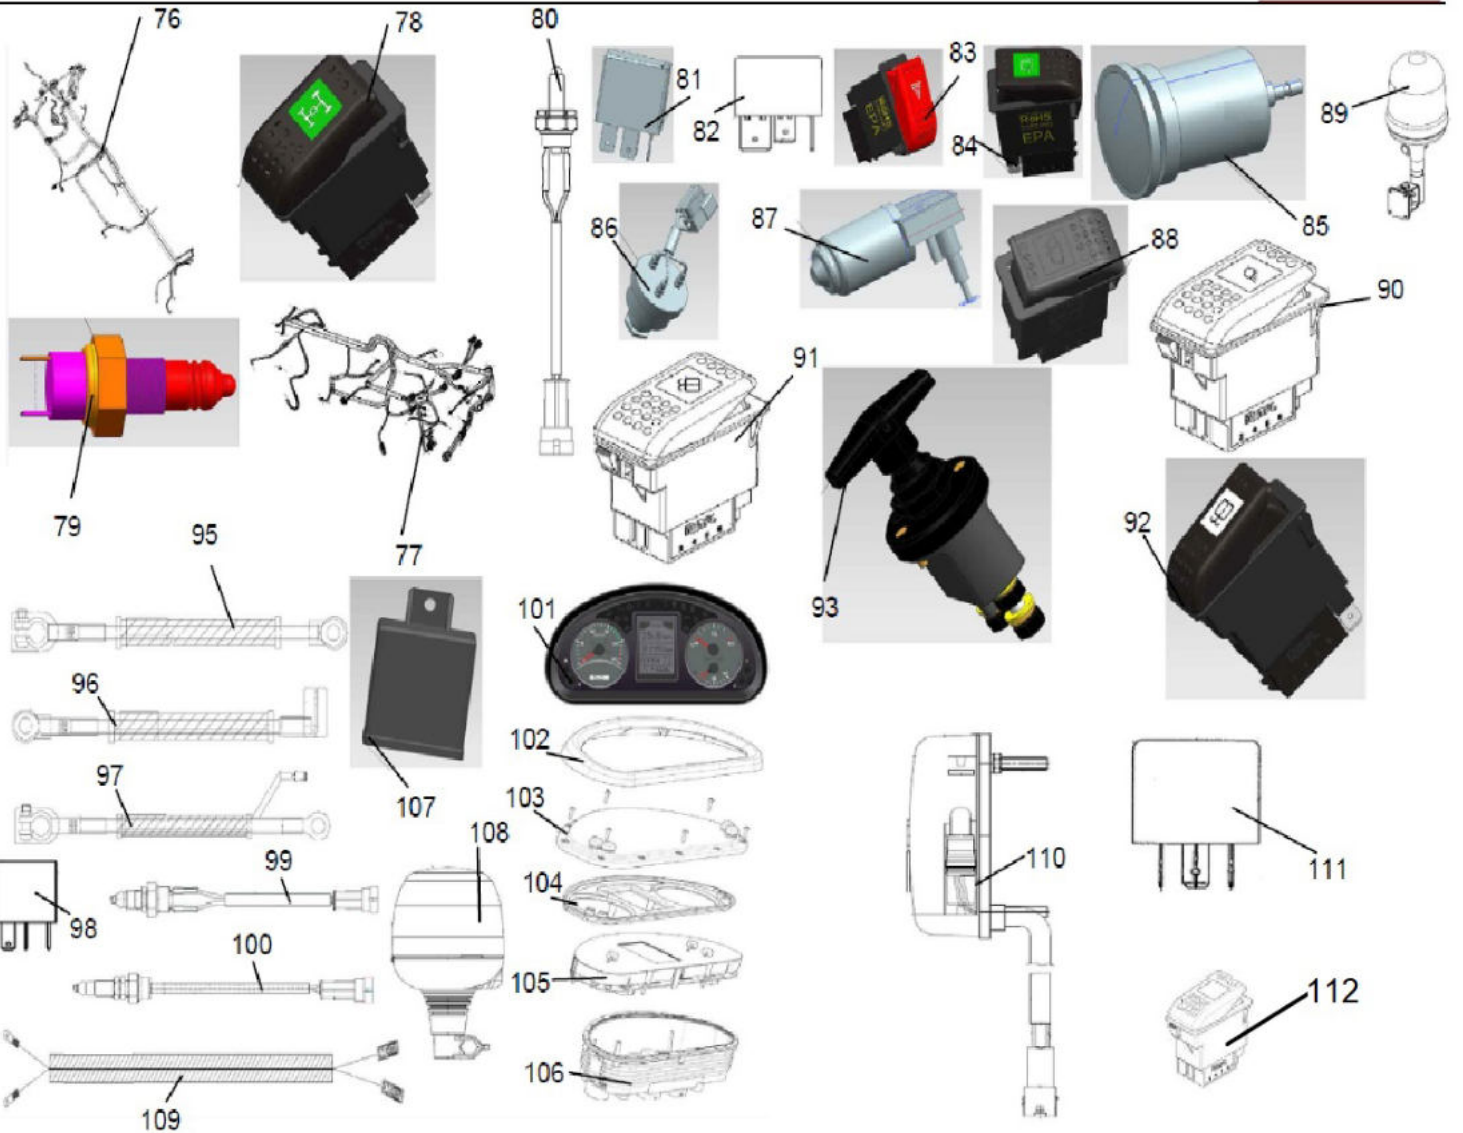

30110A-3/3

ELECTRICALS

Sr.	Model	Item Code	Description	Qty	Int.	Remarks	Cut Off
76	Solis-75,90 CRDI MODELS H-TYPE AC CABIN MODELS	10068731BA	HARNESS ASSY.(CABIN HARNESS)	1		For 40 km option	
76	Solis-75,90 CRDI MODELS H-TYPE AC CABIN MODELS	300024340A	HARNESS ASSY.(CABIN HARNESS)	1			
76	Solis-75,90 CRDI MODELS H-TYPE AC CABIN MODELS	300024340B	HARNESS ASSY (CABIN HARNESS)	1	YES		MEMSYFDHRJJ H02351
77	Solis-75,90 CRDI MODELS H-TYPE AC CABIN MODELS	10068746BA	HARNESS ASSY.(CHASSIS HARNESS)	1		For 40 km option	
77	Solis-75,90 CRDI MODELS H-TYPE AC CABIN MODELS	300024339A	HARNESS ASSY.(CHASSIS HARNESS)	1			
78	Solis-75,90 CRDI MODELS H-TYPE AC CABIN MODELS	10087420AA	4WD SWITCH	1		Common with 40 km option