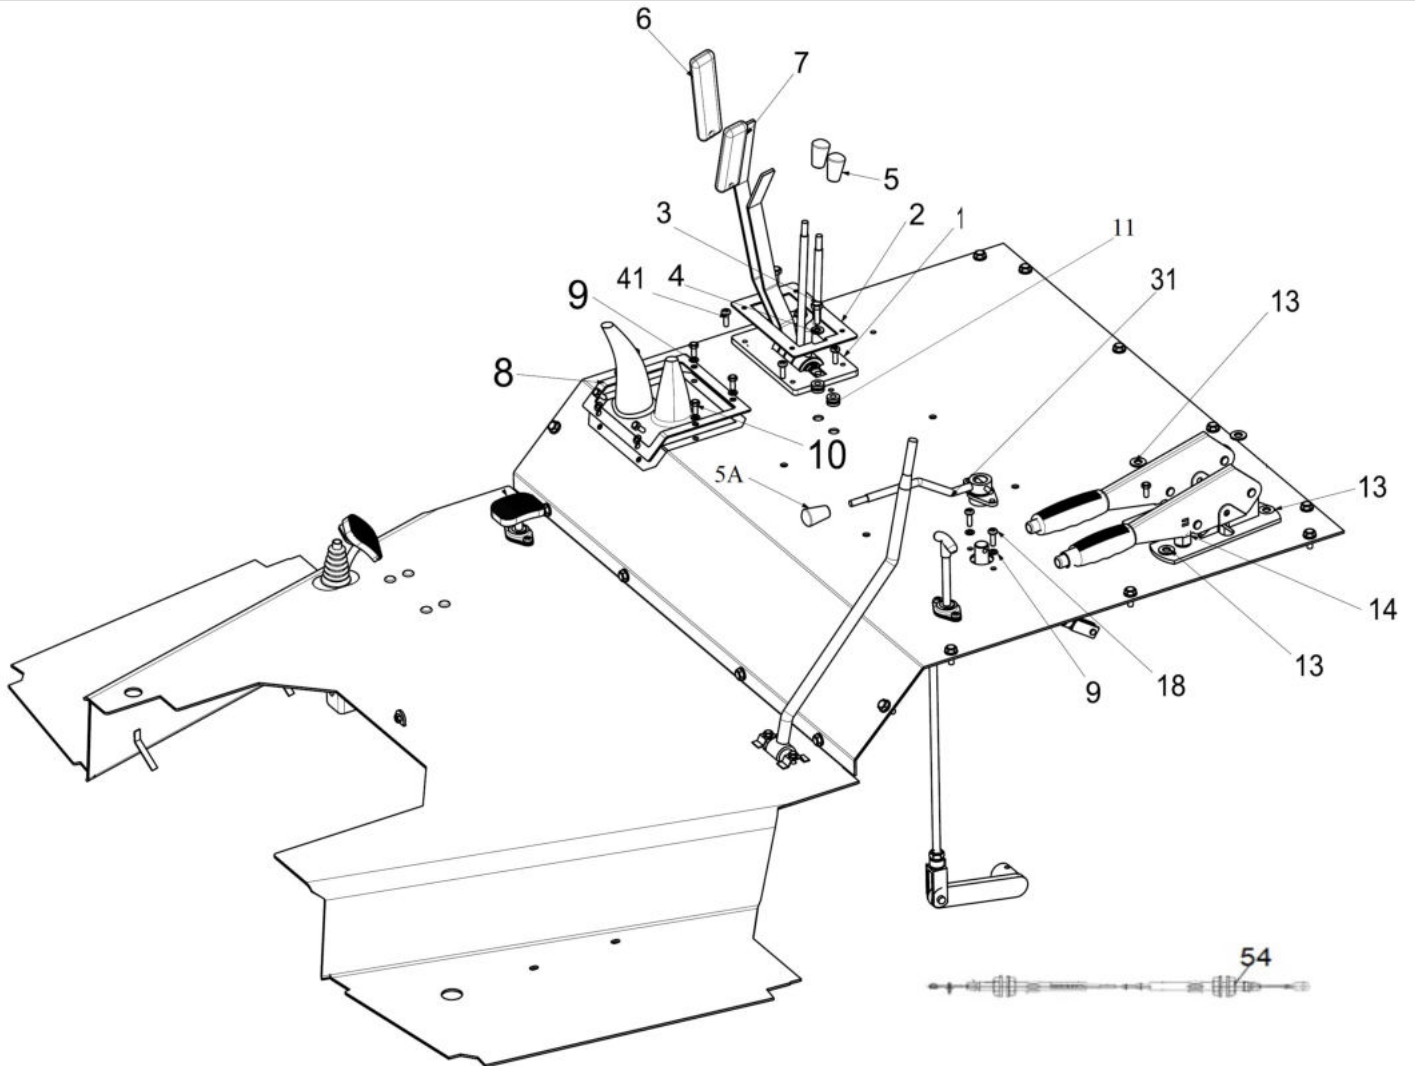

MECHANISM GROUP ASSY.

Sr.	Model	Item Code	Description	Qty	Int.	Remarks	Cut Off
1	Solis-75,90 CRDI WITH H-TYPE AC CABIN MODELS	10084259AA	HYDRAULIC ARM ISOLATION SPONGE	1			
2	Solis-75,90 CRDI WITH H-TYPE AC CABIN MODELS	10084260AA	HYDRAULIC ARM CLOSING PLATE	1			
3	Solis-75,90 CRDI WITH H-TYPE AC CABIN MODELS	20004977AA	HEX HEAD SCREW M8X1.25X25 8-8 SA4NS	2			
4	Solis-75,90 CRDI WITH H-TYPE AC CABIN MODELS	200000380A	PLAIN WASHER DIA 8.4X DIA 17X 1.6	2		INTERCHANGEABLE WITH 20004935AB (ROHS)	
4	Solis-75,90 CRDI WITH H-TYPE AC CABIN MODELS	20004935AB	PLAIN WASHER DIA 8.4 *DIA 17*1.6	2		(ROHS) INTERCHANGEABLE WITH 200000380A	
5	Solis-75,90 CRDI WITH H-TYPE AC CABIN MODELS	10039322AA	KNOB M8	2