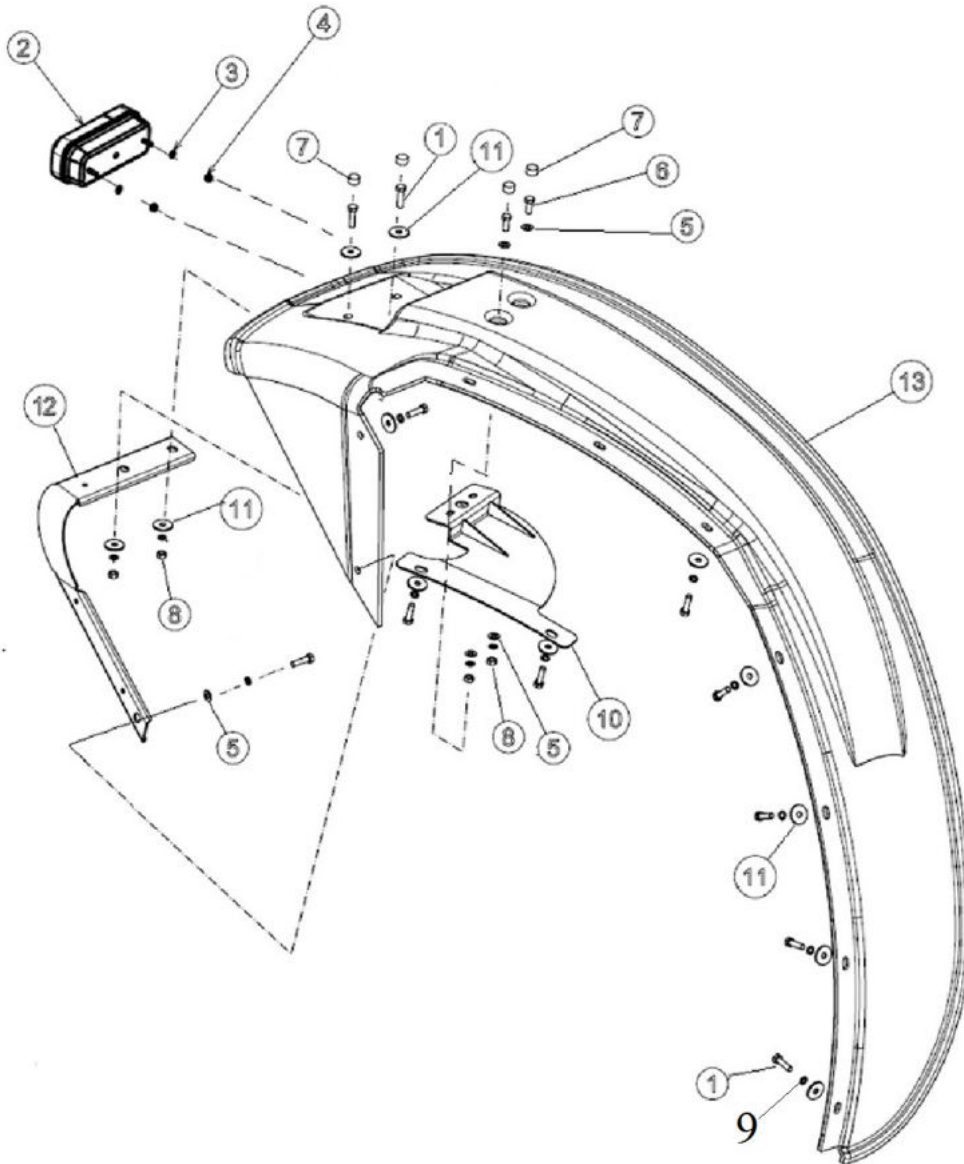

32460A-1-1

LEFT FENDER ASSY.

Sr.	Model	Item Code	Description	Qty	Int.	Remarks	Cut Off
1	Solis-75,90 CRDI WITH H-TYPE AC CABIN MODELS	200000382A	HEX HEAD SCREW M8X1.25X30 8.8 SA4NS	11			
2	Solis-75,90 CRDI WITH H-TYPE AC CABIN MODELS	10084740AA	FLAT BRAKE LIGHT REAR	1			
3	Solis-75,90 CRDI WITH H-TYPE AC CABIN MODELS	04030600006	PLAIN WASHER DIA 6.4 *DIA 18 *1.5	2			
4	Solis-75,90 CRDI WITH H-TYPE AC CABIN MODELS	04041000006	HEX NYLOC NUT M6	2		INTERCHANGEABLE WITH 20004915AB (ROHS)	
4	Solis-75,90 CRDI WITH H-TYPE AC CABIN MODELS	20004915AB	HEX NYLOC NUT M6 8	2	YES	(ROHS) INTERCHANGEABLE WITH 04041000006	
5	Solis-75,90 CRDI WITH H-TYPE AC CABIN MODELS	04030600008	PLAIN WASHER DIA 8.4	5