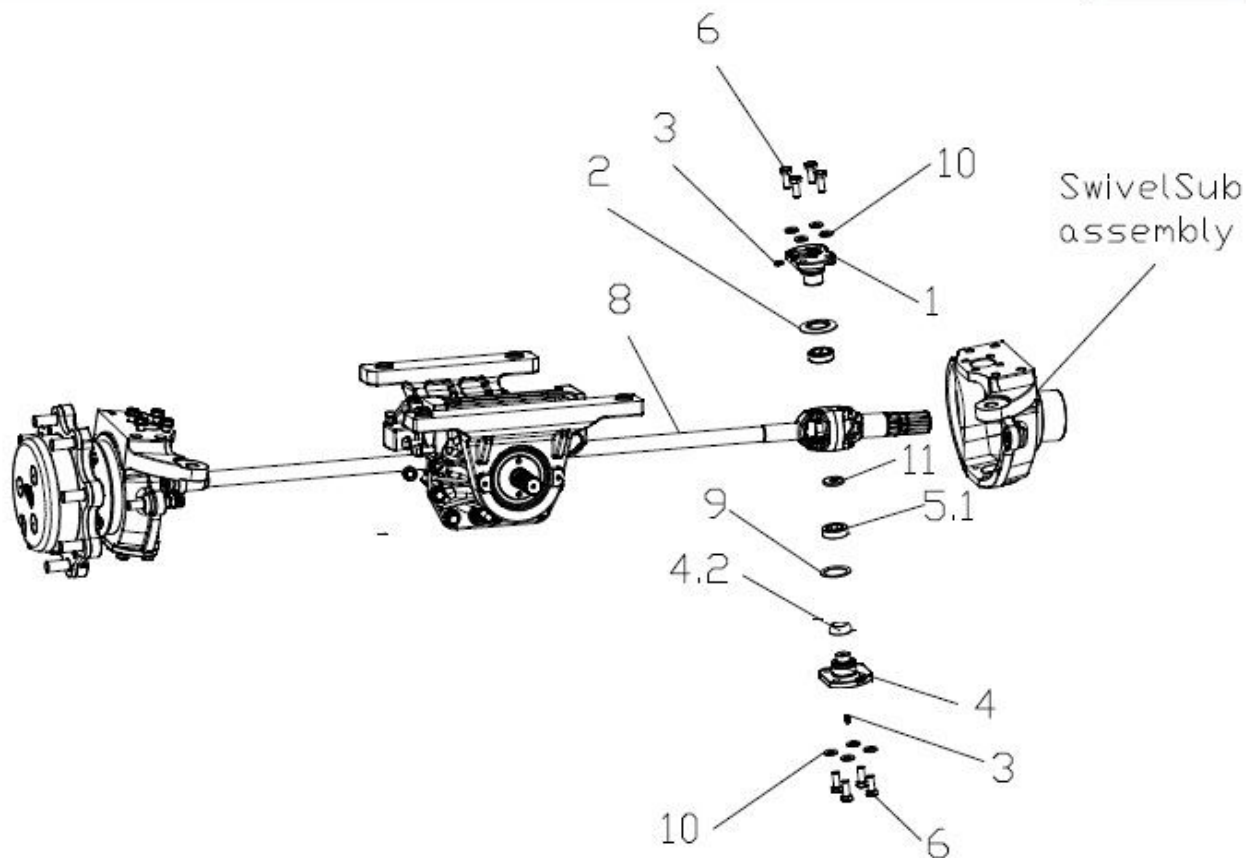

19260A-1/1

UNIVERSAL JOINT ASSY. LH-RH

Sr.	Model	Item Code	Description	Qty	Int.	Remarks	Cut Off
1	Solis-75,90 CRDI MODELS (ALL 4-WD INHOUSE BEAM)	10027507AD	KING PIN	2			
2	Solis-75,90 CRDI MODELS (ALL 4-WD INHOUSE BEAM)	10027499AD	DISC SPRING	2			
3	Solis-75,90 CRDI MODELS (ALL 4-WD INHOUSE BEAM)	20004029AA	GREASE NIPPLE M6X1	4			
4	Solis-75,90 CRDI MODELS (ALL 4-WD INHOUSE BEAM)	10028494AE	KING PIN ASSY.	2			
6	Solis-75,90 CRDI MODELS (ALL 4-WD INHOUSE BEAM)	20004016AA	BLACK HEXAGON BOLT IS 1363-M12X30-10.9	16			
7	Solis-75,90 CRDI MODELS (ALL 4-WD INHOUSE BEAM)	-	SWIVEL SUB ASSY	2