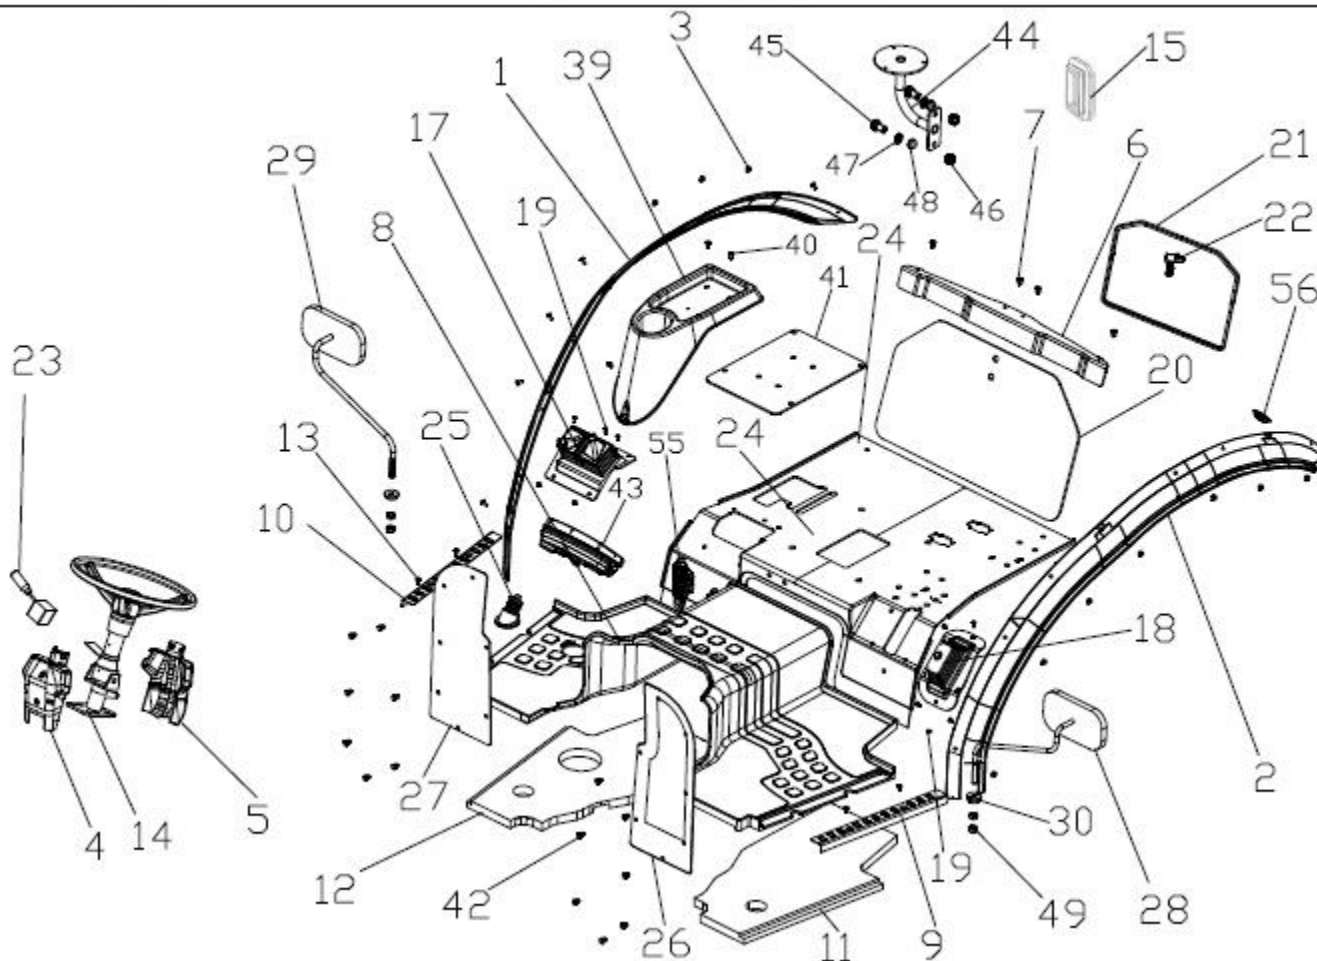

14120A-1/2

CAB INTERIOR ASSY.

Sr.	Model	Item Code	Description	Qty	Int.	Remarks	Cut Off
1	Solis-75,90 CRDI MODELS	10010851AE	FENDER SIDE COVER RIGHT	1		INTERCHANGEABLE WITH 10010851AF (ROHS)	
1	Solis-75,90 CRDI MODELS	10010851AF	FENDER SIDE COVER RIGHT	1		(ROHS) INTERCHANGEABLE WITH 10010851AE	
2	Solis-75,90 CRDI MODELS	10010852AE	FENDER SIDE COVER LEFT	1			
3	Solis-75,90 CRDI MODELS	10067947AA	CROSS SLOTTED CHESE HEAD SCREW M6*16	18			
4	Solis-75,90 CRDI MODELS	10017798AE	STEERING MOUNTING COVER UPPER	1			
4	Solis-75,90 CRDI MODELS	10017798AG	STEERING MOUNTING COVER UPPER	1