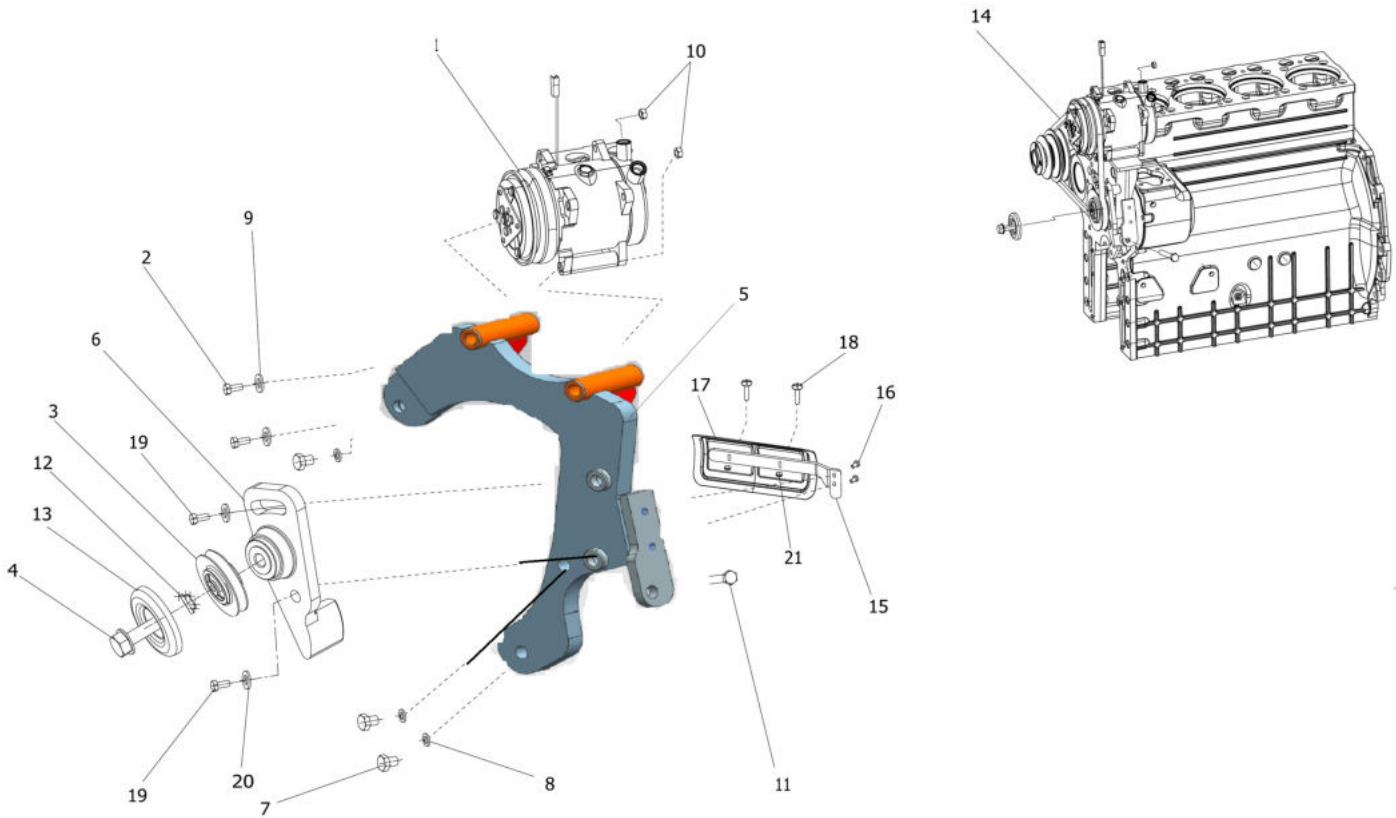

32300A-1-1

COMPRESSOR MTG. ASSY.

Sr.	Model	Item Code	Description	Qty	Int.	Remarks	Cut Off
1	Solis-75,90 CRDI WITH INHOUSE AC CABIN MODELS	10082204AC	COMPRESSOR ASSY.	1			
2	Solis-75,90 CRDI WITH INHOUSE AC CABIN MODELS	20003231AB	HEX BOLT M10*100 8-8 SA3NS	2			
3	Solis-75,90 CRDI WITH INHOUSE AC CABIN MODELS	10084578AC	INTERMEDIATE PULLEY	1			
4	Solis-75,90 CRDI WITH INHOUSE AC CABIN MODELS	10084579AA	PIN FOR PULLEY	1		INTERCHANGEABLE WITH 10084579AB (ROHS)	
4	Solis-75,90 CRDI WITH INHOUSE AC CABIN MODELS	10084579AB	PIN FOR PULLEY	1		(ROHS) INTERCHANGEABLE WITH 10084579AA