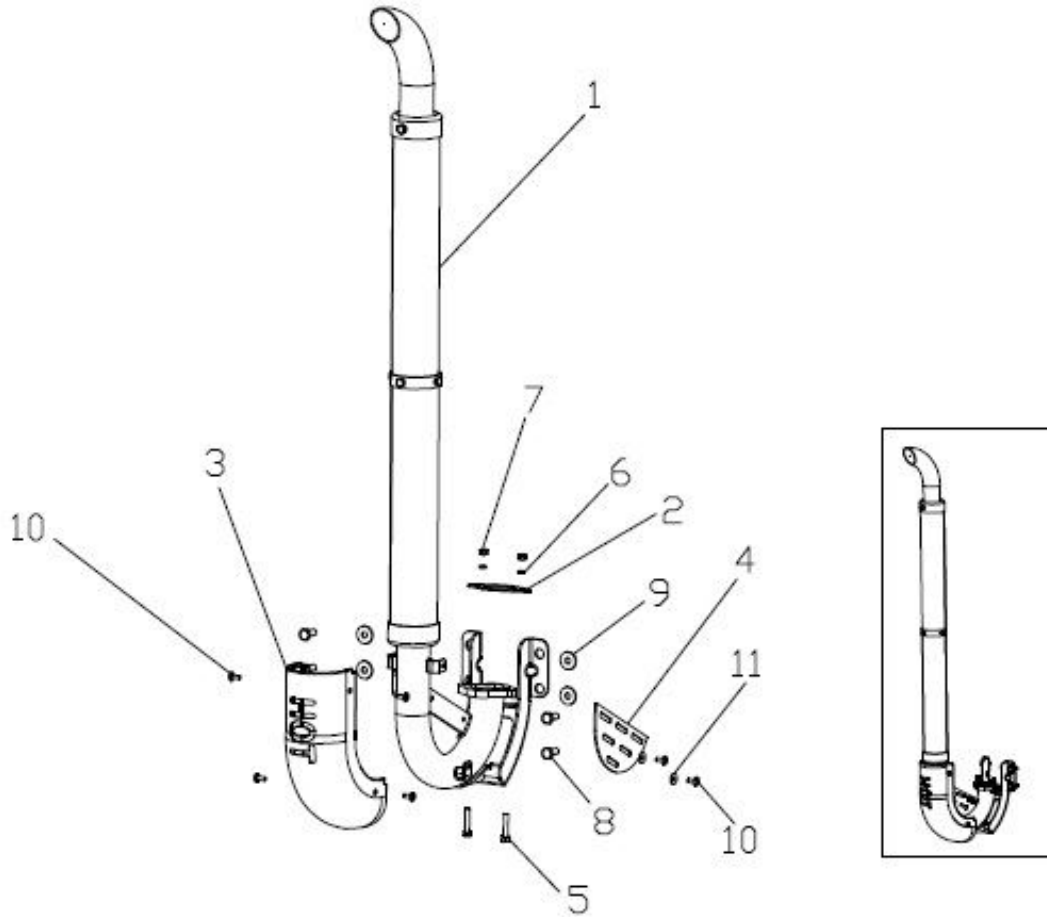

01110A-1/1

UPDRAFT EXHAUST ASSY.

Sr.	Model	Item Code	Description	Qty	Int.	Remarks	Cut Off
1	Solis-90 CRDI MODELS	10083016AE	EXHAUST ASSY.	1			
1	Solis-90 CRDI MODELS	10083016AF	EXHAUST ASSY.	1			
2	Solis-75,90 CRDI MODELS	10018229AB	GASKET EXHAUST PIPE	1		INTERCHANGEABLE WITH 10018229AC (ROHS)	
2	Solis-75,90 CRDI MODELS	10018229AC	GASKET EXHAUST PIPE	1		(ROHS) INTERCHANGEABLE WITH 10018229AB	
3	Solis-75,90 CRDI MODELS	10067669AC	COVER FOR EXHAUST PIPE	1			
4	Solis-75,90 CRDI MODELS	10067958AA	COVER PLATE FOR EXHAUST	1