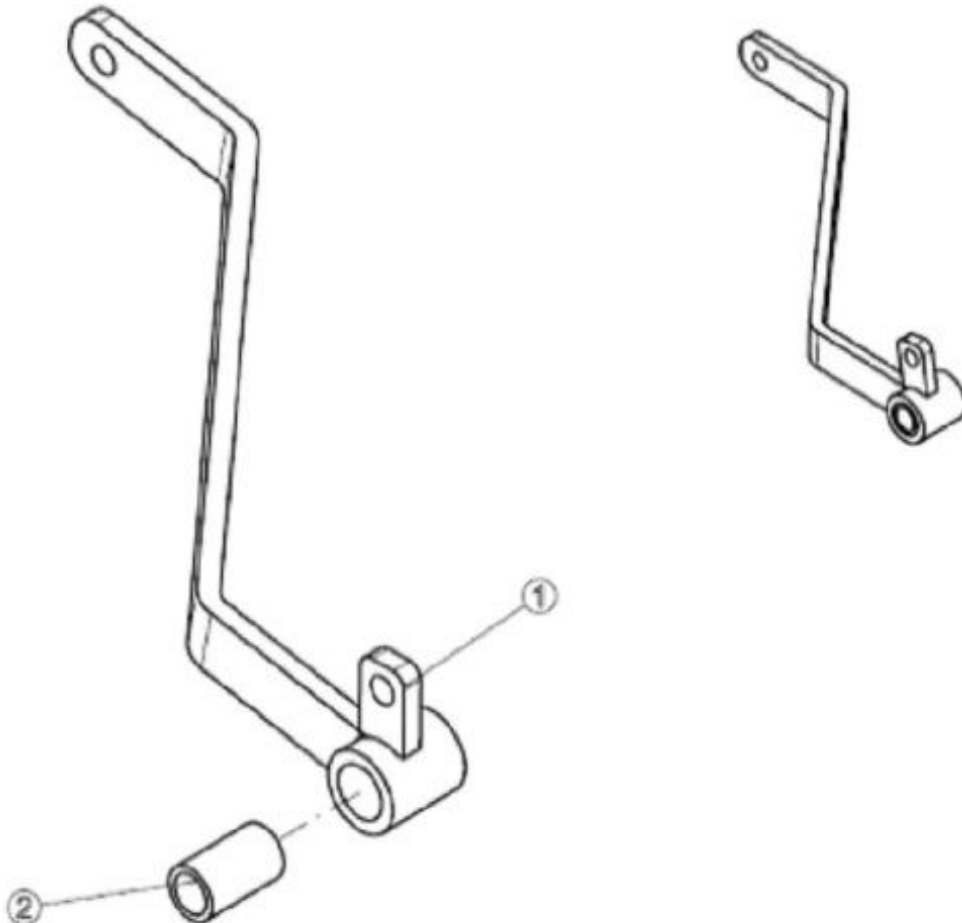

32310A-1/1

DIFFERENTIAL LOCK PEDAL LEVER ASSY.

Sr.	Model	Item Code	Description	Qty	Int.	Remarks	Cut Off
1	Solis-75,90 CRDI WITH H-TYPE AC CABIN MODELS	10083602AA	DIFFERENTIAL LOCK LOWER LEVER ASSY	1			
2	Solis-75,90 CRDI WITH H-TYPE AC CABIN MODELS	10084264AA	BUSH (PFM 151824-32)	1