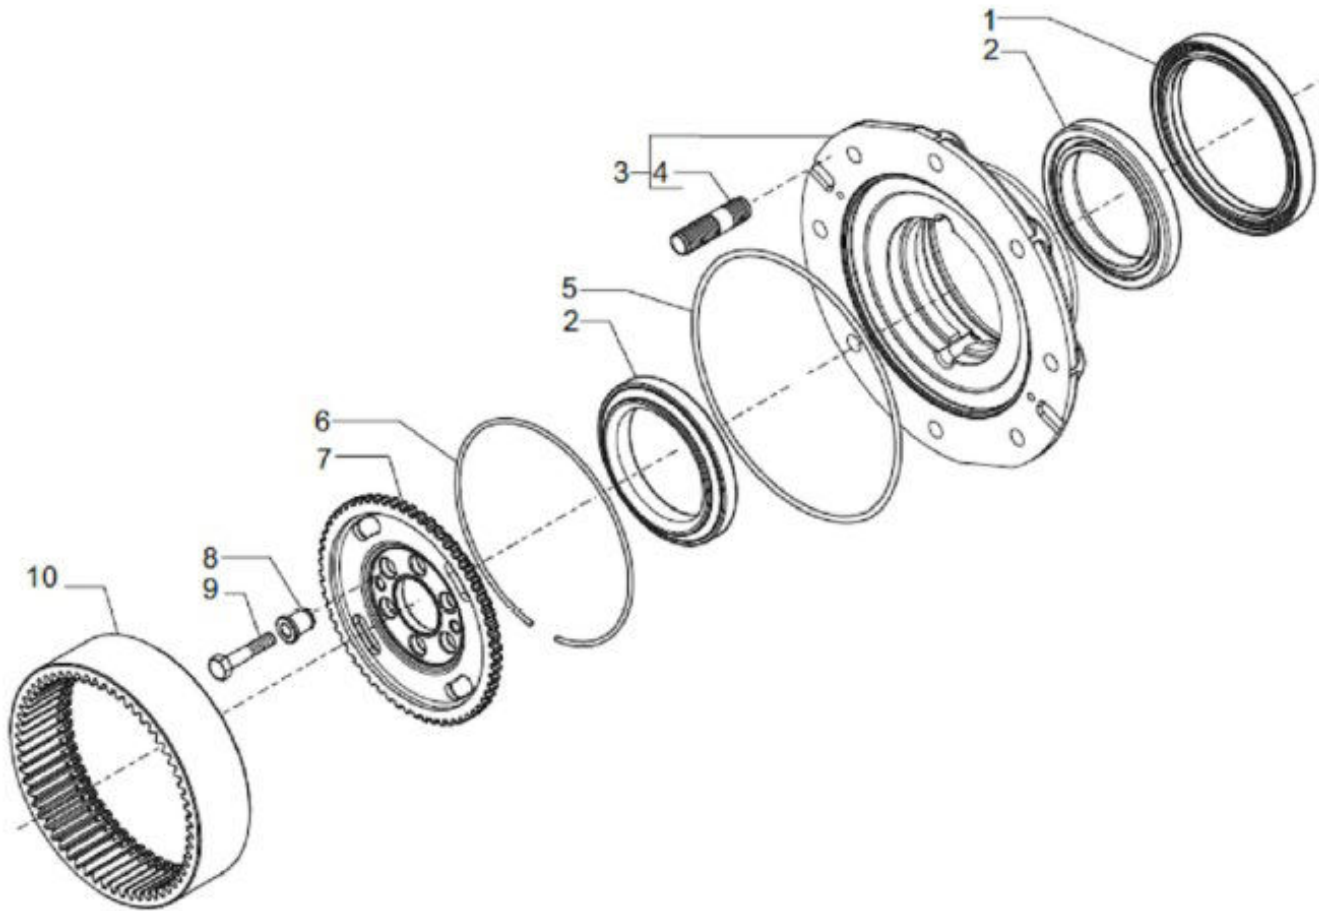

19171A-1/1

WHEEL HUB

Sr.	Model	Item Code	Description	Qty	Int.	Remarks	Cut Off
1	WITH 10080814AE	10081575AA	SEAL RING	2		ALT.CODE : 21000017AA	
2	WITH 10080814AE	10081576AA	BEARING	4		ALT.CODE : 21000094AA	
3	WITH 10080814AE	21000078AA	WHEEL HUB KIT	2		WITH 10080814AE	
4	WITH 10080814AE	10081578AA	STUD	16		ALT.CODE : 21000110AA	
5	WITH 10080814AE	10081579AA	O.RING	2		ALT.CODE : 21000018AA	
6	WITH 10080814AE	10081580AA	LOCKRING	2		ALT.CODE : 21000019AA	
7	WITH 10080814AE	10081581AA	WHEEL CARRIER	2		ALT.CODE : 21000119AA	
8	WITH 10080814AE	10081582AA	BUSH	12		ALT.CODE : 21000114AA	
9	WITH 10080814AE	10081583AA	BOLT M 10X45	12		ALT.CODE : 21000068AA