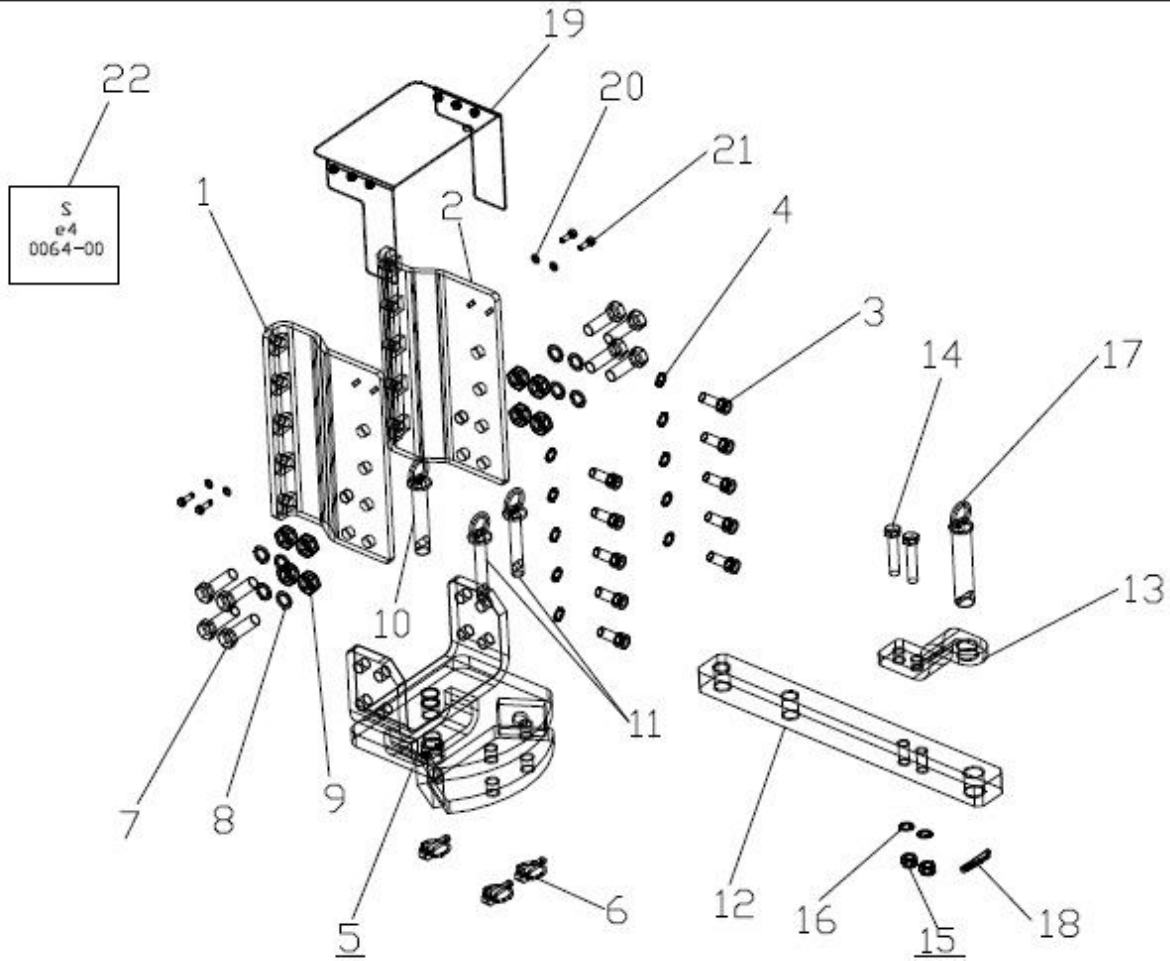

21120A-1/1

REAR TOE HOOK 2500KG

Sr.	Model	Item Code	Description	Qty	Int.	Remarks	Cut Off
1	Solis-75,90 CRDI MODELS	10081714AE	REAR BKT LONG LT	1			
2	Solis-75,90 CRDI MODELS	10081715AE	REAR BKT LONG RT	1			
3	Solis-75,90 CRDI MODELS	10081749AA	SOCKET HEAD SCREW	10		INTERCHANGEABLE WITH 10081749AB (ROHS)	
3	Solis-75,90 CRDI MODELS	10081749AB	SOCKET HEAD SCREW	10		(ROHS) INTERCHANGEABLE WITH 10081749AA	
4	Solis-75,90 CRDI MODELS	04030400016	SPRING WASHER B-16	10		INTERCHANGEABLE WITH 20004994AB (ROHS)