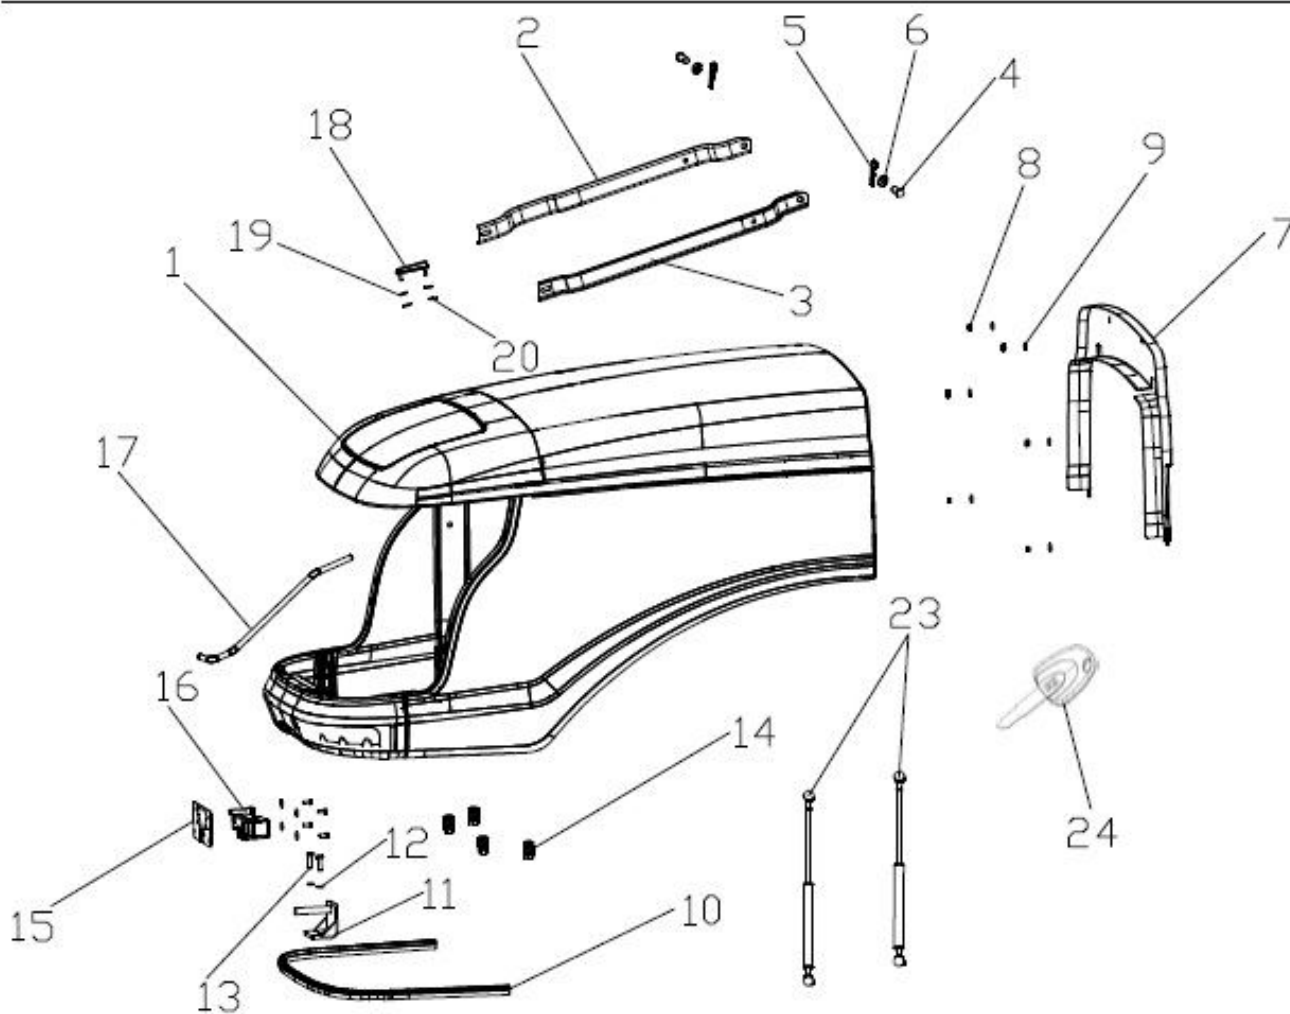

15110A-1/1

BONNET ASSEMBLY

Sr.	Model	Item Code	Description	Qty	Int.	Remarks	Cut Off
1	Solis-75,90 CRDI MODELS	10017431AJ	BONNET ASSY ETRAC (W/O PAINT)	1			
1	Solis-75,90 CRDI MODELS	10017431AL	BONNET ASSY ETRAC (W/O PAINT)	1			
1	Solis-75,90 CRDI MODELS	10017433AJ	BONNET ASSY ETRAC (BLUE PAINT)	1			
1	Solis-75,90 CRDI MODELS	10017433AL	BONNET ASSY ETRAC (BLUE PAINT)	1			
1	Solis-75,90 CRDI MODELS	10017432AM	BONNET ASSY ETRAC (RED PAINT)	1		RED PAINTED CODE OF 10017433AL	
1	Solis-75,90 CRDI MODELS	10017431AM	BONNET ASSY ETRAC (W/O PAINT)	1	YES		MYIDG709284W 10
1	Solis-75,90 CRDI MODELS	10017433AM	BONNET ASSY ETRAC (BLUE PAINT)	1	YES		MYIDG709284W 10
2	Solis-75,90 CRDI MODELS	10018461AB	SUPPORT BRACKET FOR BONNET RH	1