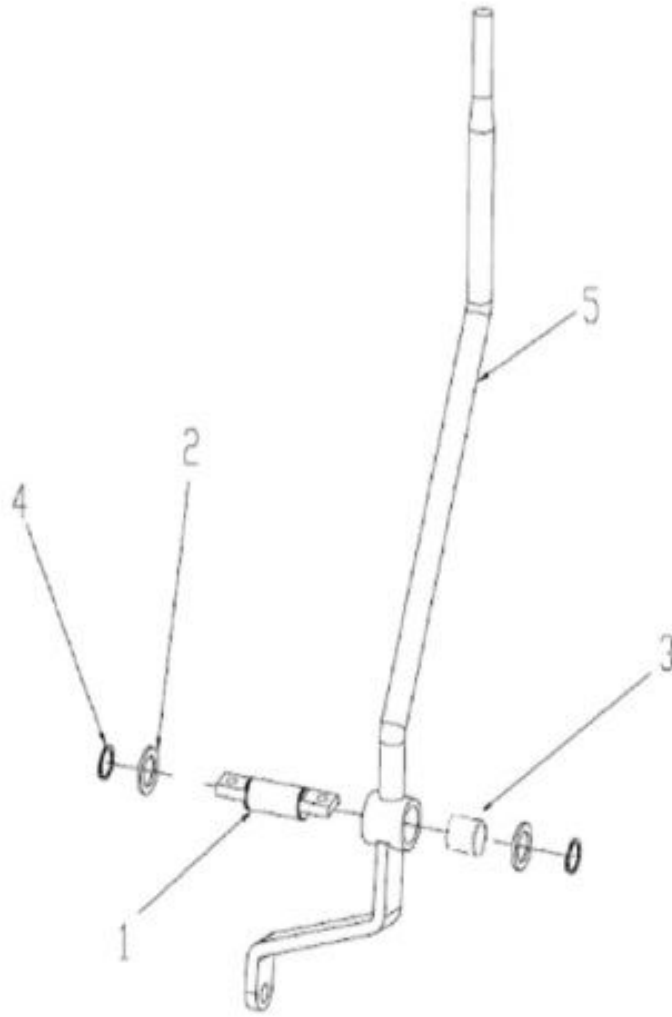

32410A-1/1

FORWARD REVERSE GEAR LEVER ASSY.

Sr.	Model	Item Code	Description	Qty	Int.	Remarks	Cut Off
1	Solis-75,90 CRDI WITH H-TYPE AC CABIN MODELS	10084498AA	SHUTTLE LEVER SHAFT	1			
2	Solis-75,90 CRDI WITH H-TYPE AC CABIN MODELS	10009819AA	SPACER	2		INTERCHANGEABLE WITH 10009819AB (ROHS)	
2	Solis-75,90 CRDI WITH H-TYPE AC CABIN MODELS	10009819AB	SPACER	2		(ROHS) INTERCHANGEABLE WITH 10009819AA	
3	Solis-75,90 CRDI WITH H-TYPE AC CABIN MODELS	10084492AA	BUSH (PSM 2022-22)	1			
4	Solis-75,90 CRDI WITH H-TYPE AC CABIN MODELS	04020200020	EXTERNAL CIRCLIP A-20	2			
5	Solis-75,90 CRDI WITH H-TYPE AC CABIN MODELS	10084198AA	SHUTTLE LEVER ASSY	1