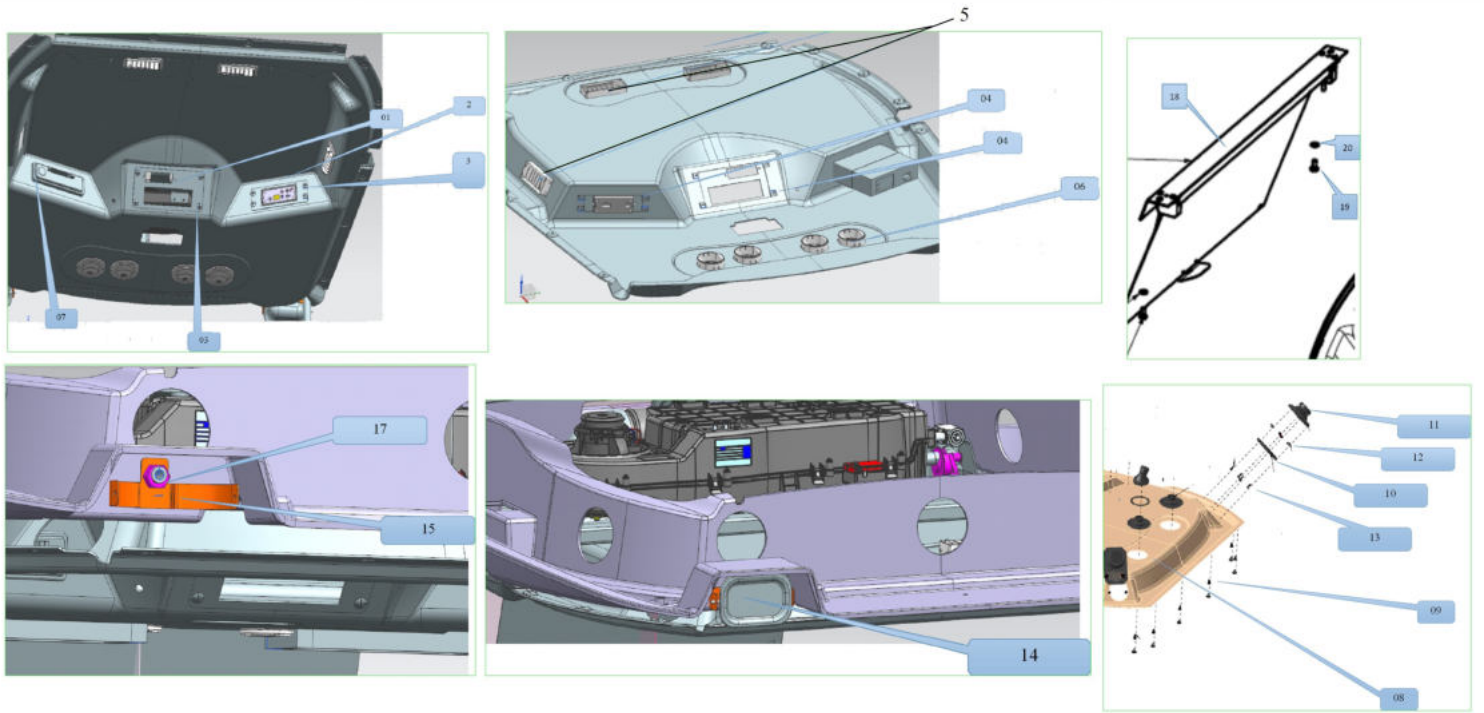

Sr.	Model	Item Code	Description	Qty	Int.	Remarks	Cut Off
1	Solis-75,90 CRDI WITH H-TYPE AC CABIN MODELS	10085735AB	MTG PLATE FOR SIX SWITCHES	1		INTERCHANGEABLE WITH 10085735AD (ROHS)	
1	Solis-75,90 CRDI WITH H-TYPE AC CABIN MODELS	10085735AD	MTG PLATE FOR SIX SWITCHES	1		(ROHS) INTERCHANGEABLE WITH 10085735AB	
2	Solis-75,90 CRDI WITH H-TYPE AC CABIN MODELS	10095075AA	AIR CONDITIONER PANEL	1			
3	Solis-75,90 CRDI WITH H-TYPE AC CABIN MODELS	10085715AA	CROSS RECESSED PAN HEAD TAPPING SCREW M4.2x22	20			
4	Solis-75,90 CRDI WITH H-TYPE AC CABIN MODELS	10094001AA	CLIP NUT M4	8			
5	Solis-75,90 CRDI WITH H-TYPE AC CABIN MODELS	10082218AA	LOUVER	4