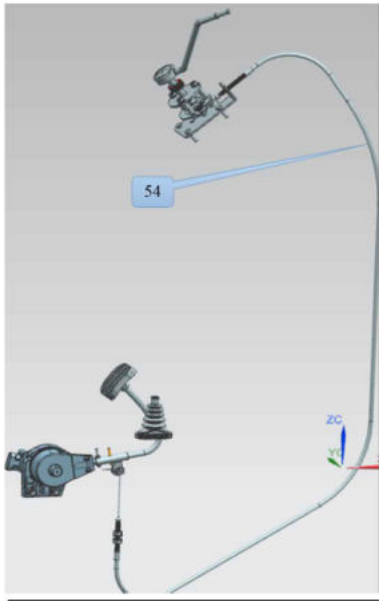

32550A-3/3

MECHANISM GROUP ASSY

Sr.	Model	Item Code	Description	Qty	Int.	Remarks	Cut Off
45	Solis-75,90 CRDI WITH H-TYPE AC CABIN MODELS	10084502AA	GROOMET FOR FOOT ACC. PEDAL	1			
46	Solis-75,90 CRDI WITH H-TYPE AC CABIN MODELS	10068438AB	FOOT ASSY PEDAL ASSY	1			
47	Solis-75,90 CRDI WITH H-TYPE AC CABIN MODELS	10086042AA	Cover for foot throttle	1			
48	Solis-75,90 CRDI WITH H-TYPE AC CABIN MODELS	20004598AA	HEX BOLT M5x30-8.8 SA2JS	2		INTERCHANGEABLE WITH 20004598AB (ROHS)	
48	Solis-75,90 CRDI WITH H-TYPE AC CABIN MODELS	20004598AB	HEX HEAD SCREW M5X30-8.8 SA4GS	2		(ROHS) INTERCHANGEABLE WITH 20004598AA	
49	Solis-75,90 CRDI WITH H-TYPE AC CABIN MODELS	04030600005	PLAIN WASHER DIA 5.3 *DIA 15*1.5 2	2		INTERCHANGEABLE WITH 300032712A