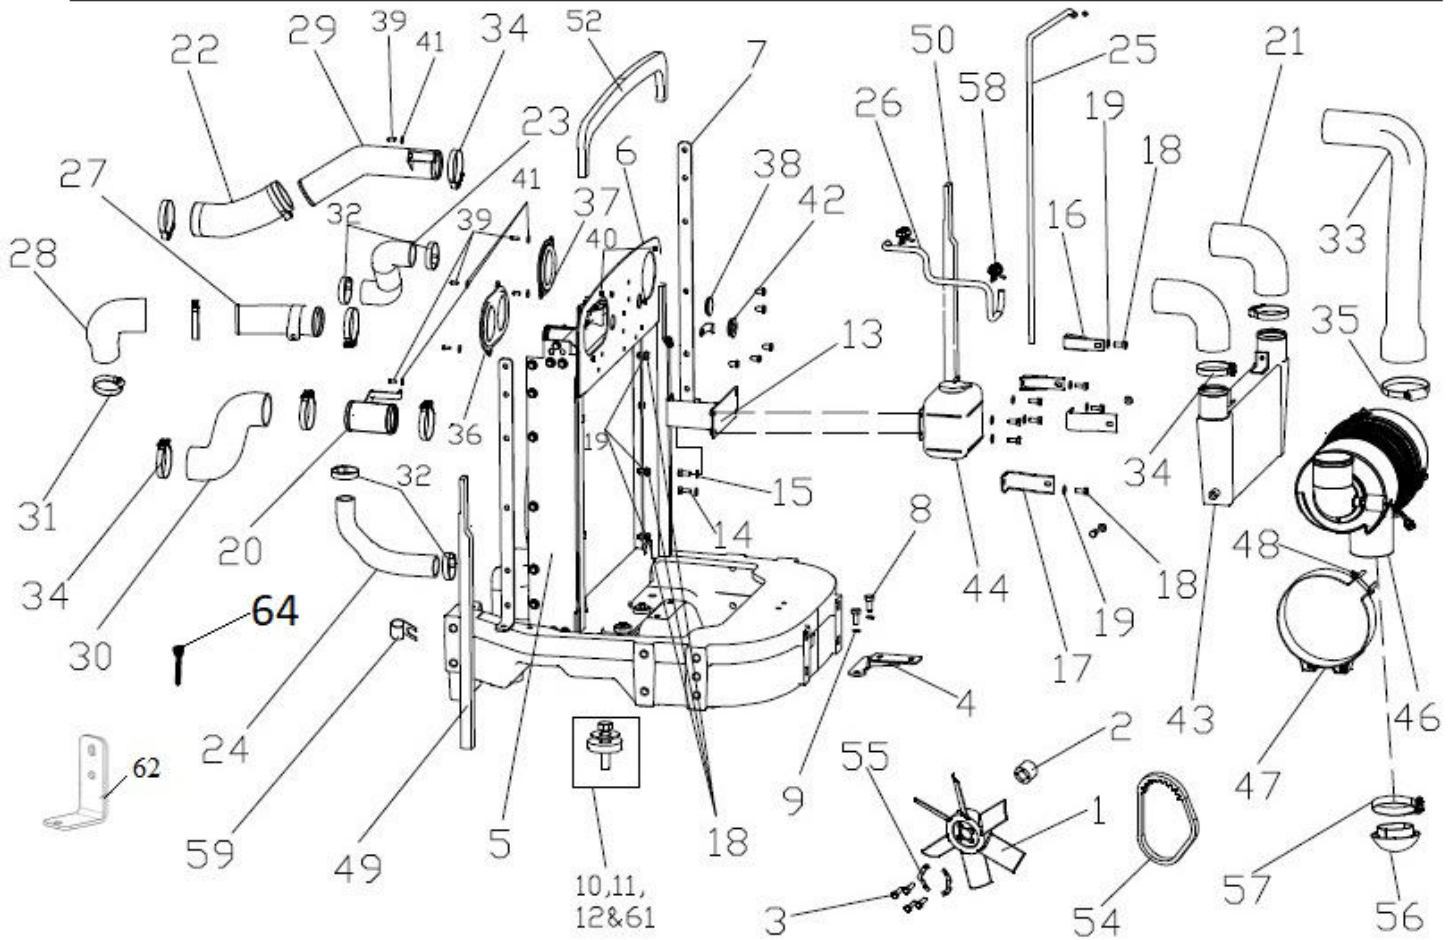

02110A-1/2

COOLING SYSTEM ASSEMBLY

Sr.	Model	Item Code	Description	Qty	Int.	Remarks	Cut Off
1	Solis-75,90 CRDI MODELS	803413068B	FAN ASSY	1			
2	Solis-75,90 CRDI MODELS	10067939AA	SPACER DIA (72 X 25)	1		INTERCHANGEABLE WITH 10067939AB (ROHS)	
2	Solis-75,90 CRDI MODELS	10067939AB	SPACER DIA (72 X 25)	1		(ROHS) INTERCHANGEABLE WITH 10067939AA	
3	Solis-75,90 CRDI MODELS	10002388AA	HEX BOLT M8*1.25*70 8-8 SA3NS	4			
4	Solis-75,90 CRDI MODELS	10067634AA	AIR CLEANER MTG BKT	1		INTERCHANGEABLE WITH 10067634AB (ROHS)