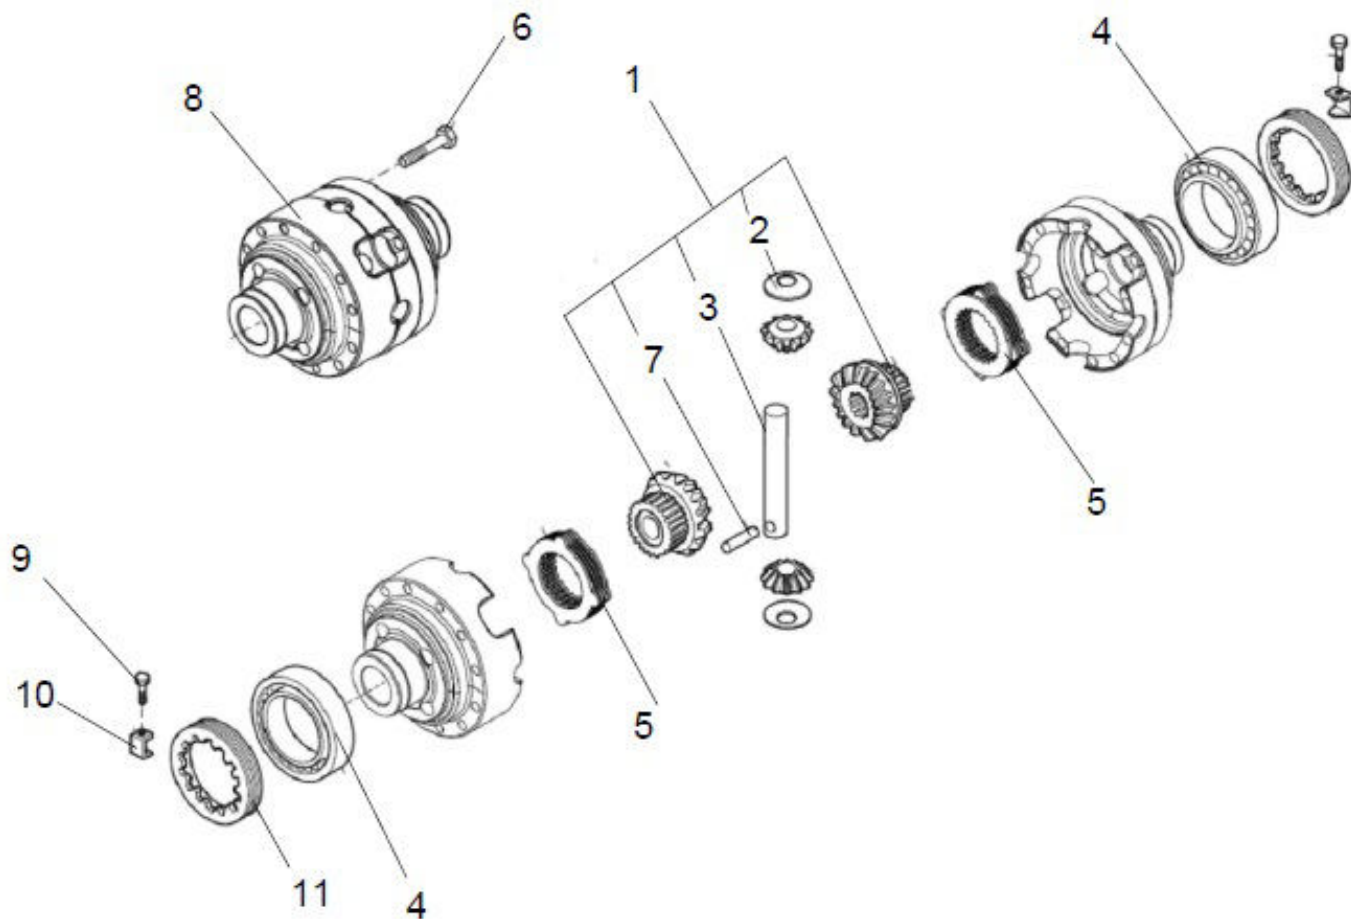

19151A-1/1

DIFFERENTIAL

Sr.	Model	Item Code	Description	Qty	Int.	Remarks	Cut Off
1	WITH 10080814AE	21000026AA	DIFFERENTIAL KIT	1		WITH 10080814AE	
2	WITH 10080814AE	10081554AA	THRUST WASHER	2		ALT.CODE : 21000088AA	
3	WITH 10080814AE	10013893AA	Shaft	1		WITH 10080814AE	
4	WITH 10080814AE	21000073AA	Bearing	2		WITH 10080814AE	
5	WITH 10080814AE	21000343AA	Clutch Pack (460294)	2		WITH 10080814AE	
6	WITH 10080814AE	10013904AA	Bolt m10x75	2		WITH 10080814AE	
7	WITH 10080814AE	21000015AA	Pin	1		WITH 10080814AE	
8	WITH 10080814AE	21000342AA	DIFFERENTIAL HOUSING	1		WITH 10080814AE