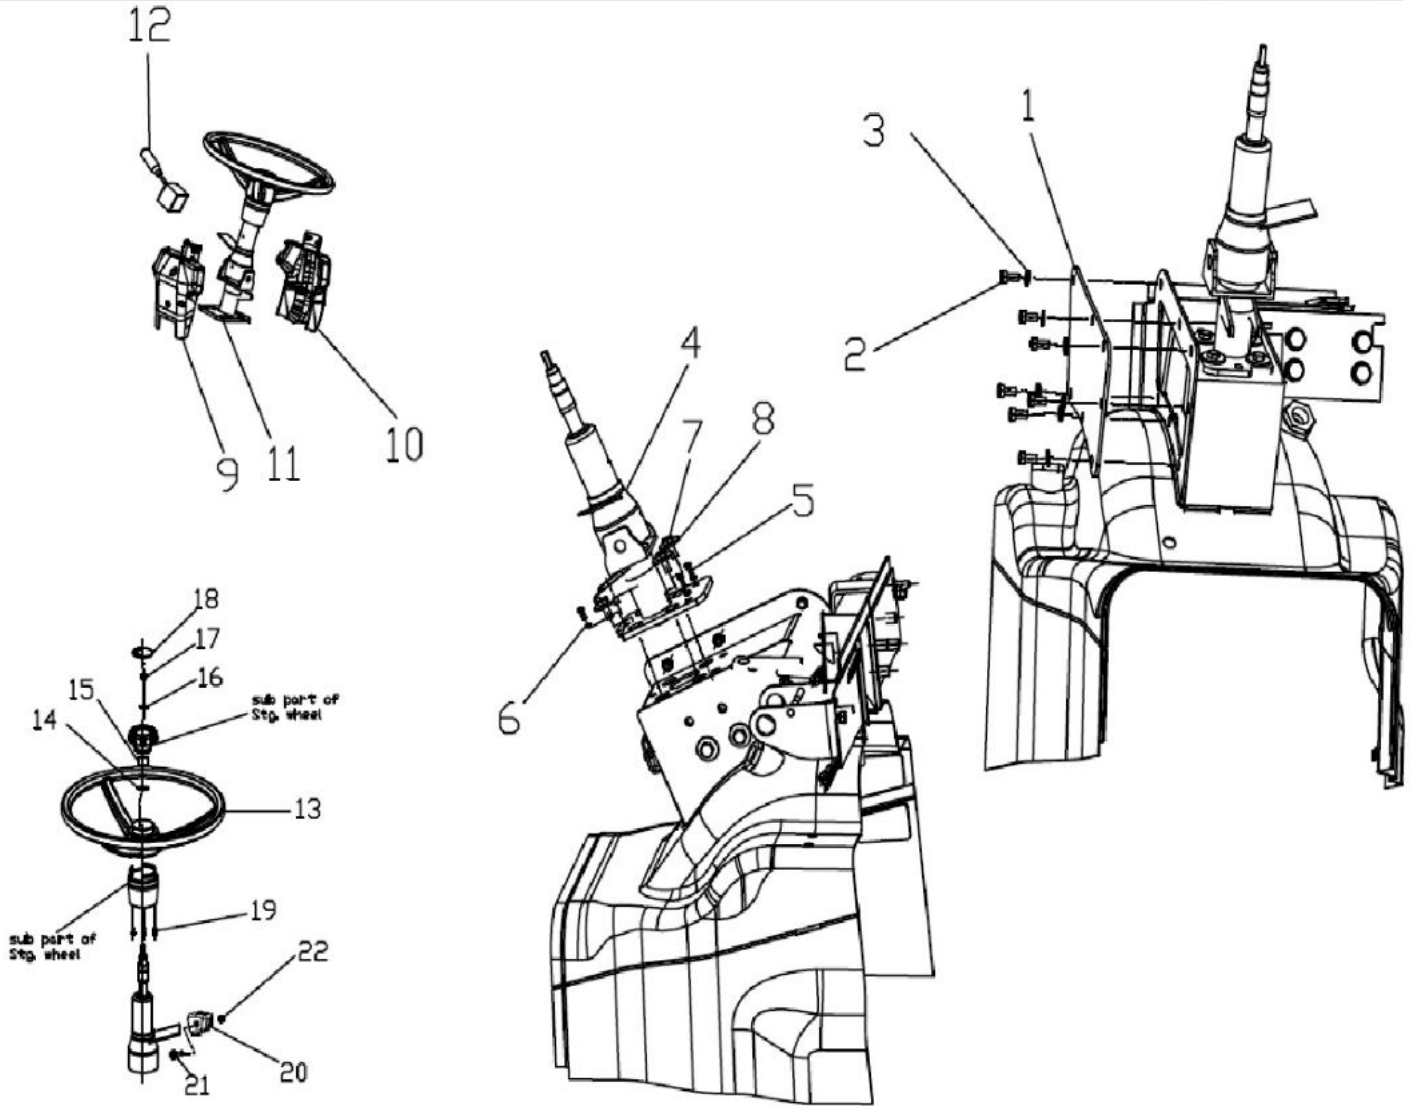

14130A-1/1

STG. MOUNTING ASSY.

Sr.	Model	Item Code	Description	Qty	Int.	Remarks	Cut Off
1	Solis-75,90 CRDI MODELS, Solis-75,90 CRDI WITH H- TYPE AC CABIN MODELS	10067789AA	COVER PLATE FOR STR MTG	1			
2	Solis-75,90 CRDI MODELS, Solis-75,90 CRDI WITH H- TYPE AC CABIN MODELS	20002059AA	HEX. HEAD SCREW M8 X 1.25 X 16 8-8 SA2JS	7		INTERCHANGE ABLE WITH 20005559AA (ROHS)	
2	Solis-75,90 CRDI MODELS, Solis-75,90 CRDI WITH H- TYPE AC CABIN MODELS	20005559AA	HEX HEAD SCREW M8X1.25X16 -8.8 SA4GS	7		(ROHS) INTERCHANGE ABLE WITH 20002059AA	
3	Solis-75,90 CRDI MODELS, Solis-75,90 CRDI WITH H- TYPE AC CABIN MODELS	04030600008	PLAIN WASHER DIA 8.4 *DIA 17*1.6	7			
4	Solis-75,90 CRDI MODELS, Solis-75,90 CRDI WITH H- TYPE AC CABIN MODELS	10082157AB	TILTABLE & TELESCOPIC STEERING COLUMN	1