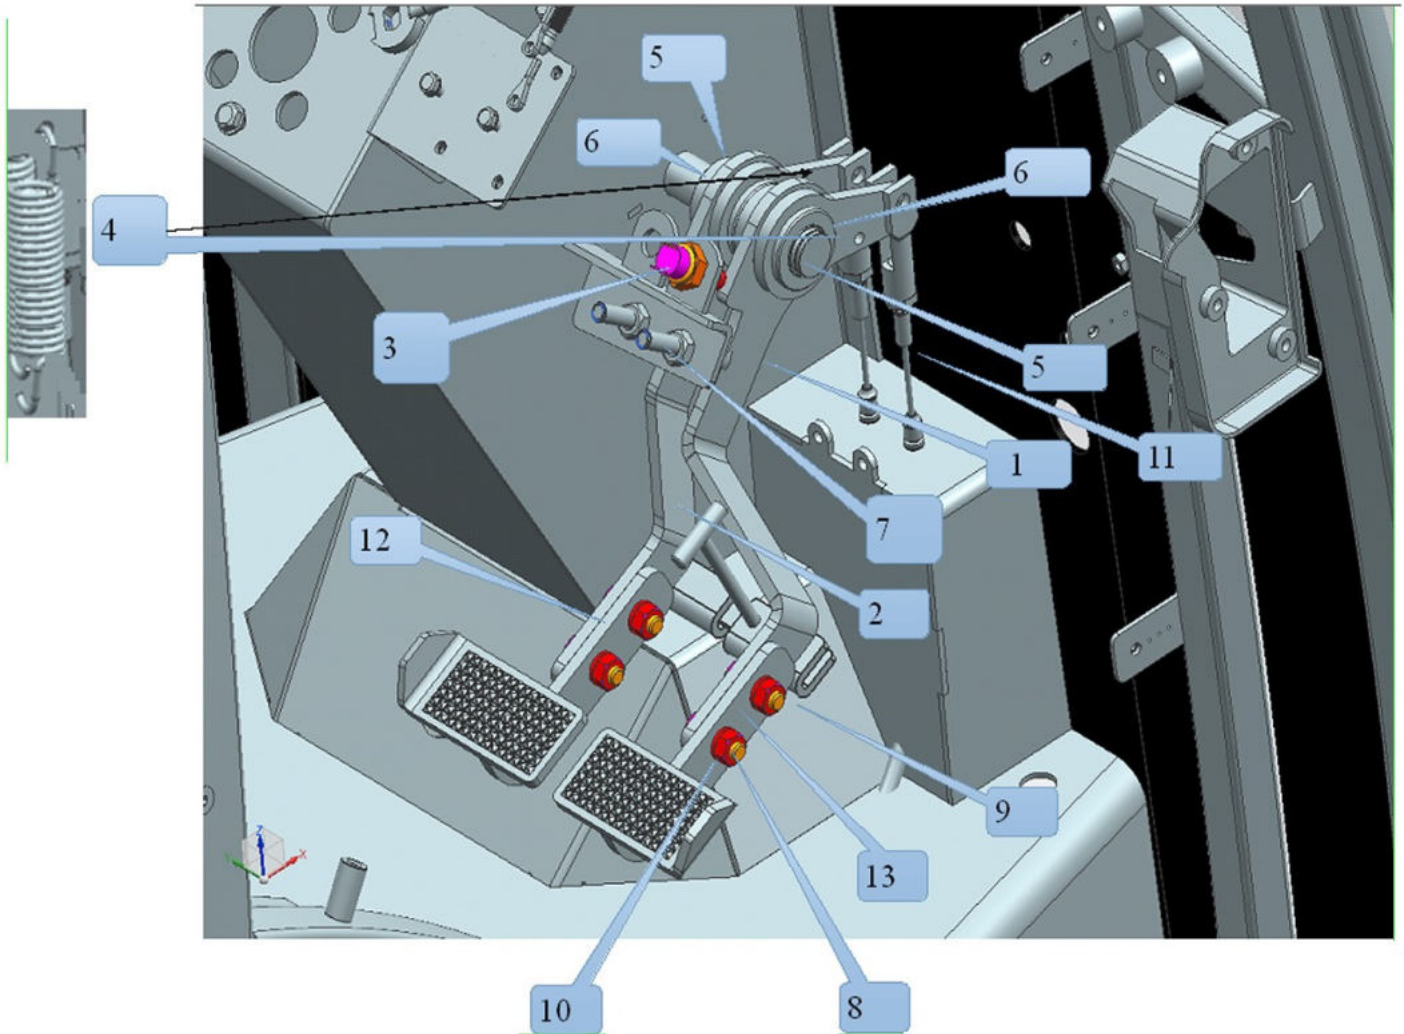

32590A-1-1

BRAKE PEDAL ASSY.

Sr.	Model	Item Code	Description	Qty	Int.	Remarks	Cut Off
1	Solis-75,90 CRDI WITH H-TYPE AC CABIN MODELS	10068659AB	BRAKE PEDAL RIGHT ASSY	1			
2	Solis-75,90 CRDI WITH H-TYPE AC CABIN MODELS	10068660AA	BRAKE PEDAL LEFT ASSY	1			
3	Solis-75,90 CRDI WITH H-TYPE AC CABIN MODELS	10053758AA	CLUTCH SAFETY SWITCH	1			
3	Solis-75,90 CRDI WITH H-TYPE AC CABIN MODELS	300119996A	PLUNGER SWITCH NC	1	YES		FOR NON EU MODELS- FYNDS852132W NT FOR EU MODELS- MEMSYEDHCFK H05802
4	Solis-75,90 CRDI WITH H-TYPE AC CABIN MODELS	10084752AA	SPRING FOR BRAKE PEDAL	2