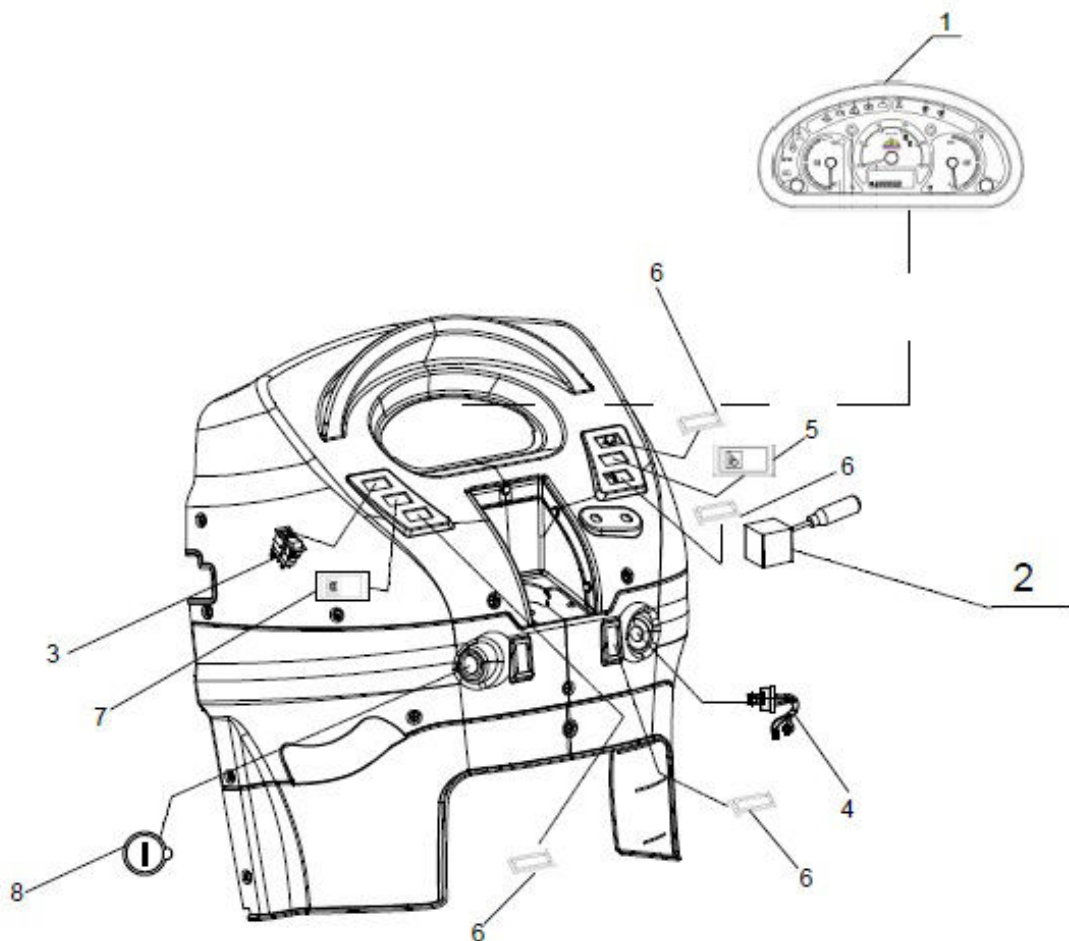

29110A-1/1

INSTRUMENT CLUSTER

Sr.	Model	Item Code	Description	Qty	Int.	Remarks	Cut Off
1	Solis-75,90 CRDI MODELS	10017334AA	CLUSTER ASSY.	1			
1	Solis-75,90 CRDI MODELS	10017334AB	CLUSTER ASSY.	1			
2	Solis-75,90 CRDI MODELS	10082845AA	COMBINATION SWITCH	1			
3	Solis-75,90 CRDI MODELS	10027181AA	HAZARD WARNING SWITCH	1			
3	Solis-75,90 CRDI MODELS	10027181AB	HAZARD WARNING SWITCH	1	YES	INTERCHANGEABLE WITH 10027181AC (ROHS)	CZIDE459305S3
3	Solis-75,90 CRDI MODELS	10027181AC	HAZARD WARNING SWITCH	1	YES	(ROHS) INTERCHANGEABLE WITH 10027181AB