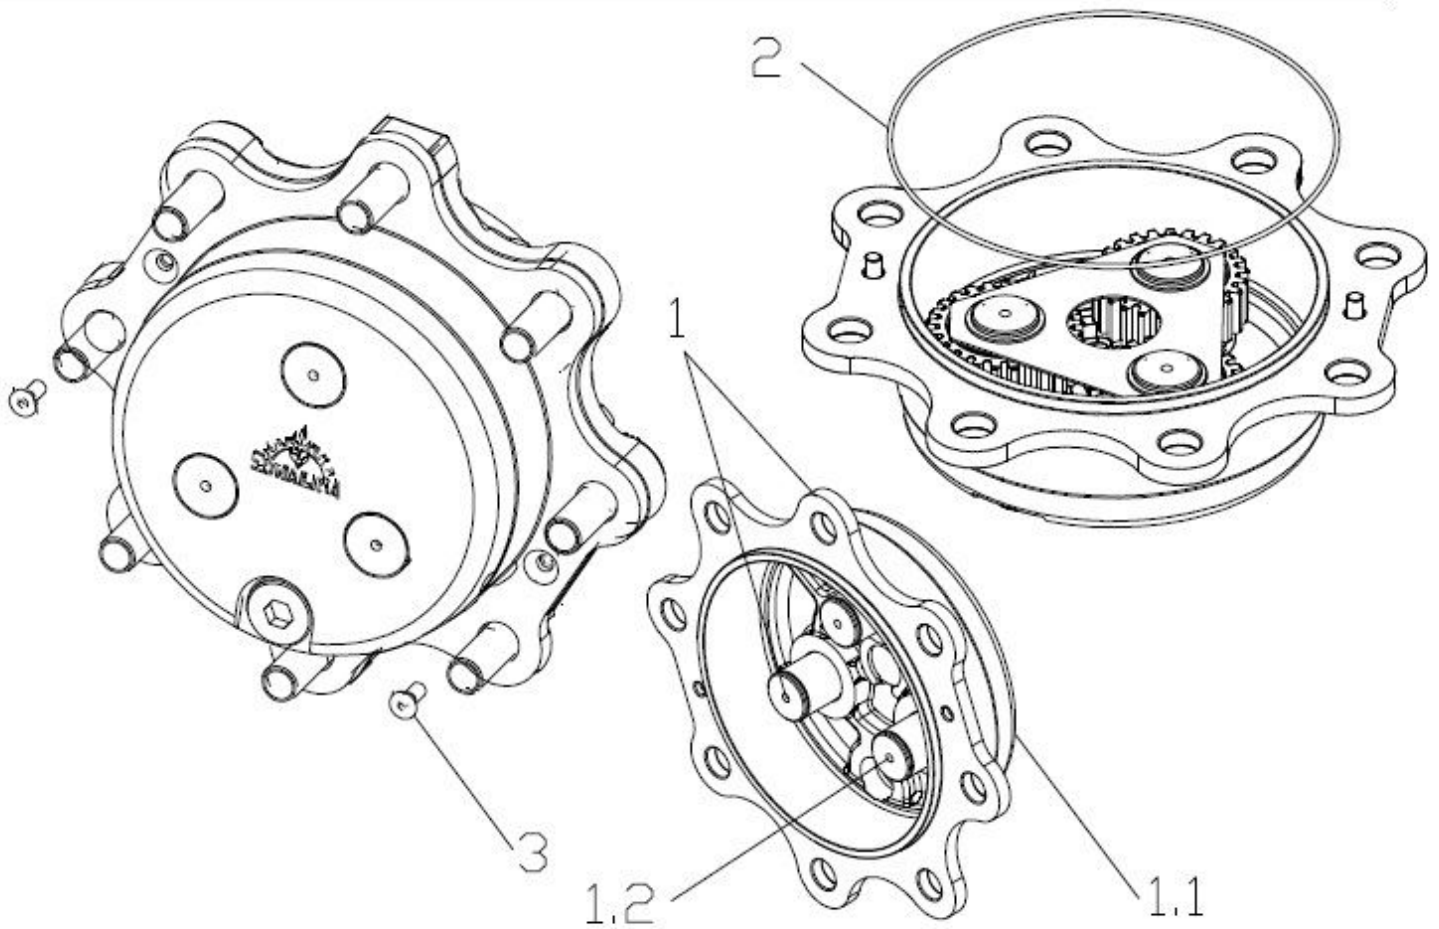

19210A-1/1

PLANET CARRIER LH&RH

Sr.	Model	Item Code	Description	Qty	Int.	Remarks	Cut Off
1	Solis-75,90 CRDI MODELS (ALL 4-WD INHOUSE BEAM)	10028427AF	PLANET CARRIER SUB ASSY	2			
1	Solis-75,90 CRDI MODELS (ALL 4-WD INHOUSE BEAM)	10028427AH	PLANET CARRIER SUB ASSY	2			
2	Solis-75,90 CRDI MODELS (ALL 4-WD INHOUSE BEAM)	10028492AA	O-RING (Ø216xØ2.5)	2			
3	Solis-75,90 CRDI MODELS (ALL 4-WD INHOUSE BEAM)	20004015AA	SOCKET FLAT HEAD SCREW DIN 7991-M8X20-10.9	4			
1.1	Solis-75,90 CRDI MODELS (ALL 4-WD INHOUSE BEAM)	10027599AE	PLANET CARRIER	2		CHILD PART OF S.NO.1	
1.1	Solis-75,90 CRDI MODELS (ALL 4-WD INHOUSE BEAM)	10027599AG	PLANET CARRIER	2			
1.2	Solis-75,90 CRDI MODELS (ALL 4-WD INHOUSE	10027637AD	PIN FOR PLANET CARRIER (FRONT AXLE 4WD)	6