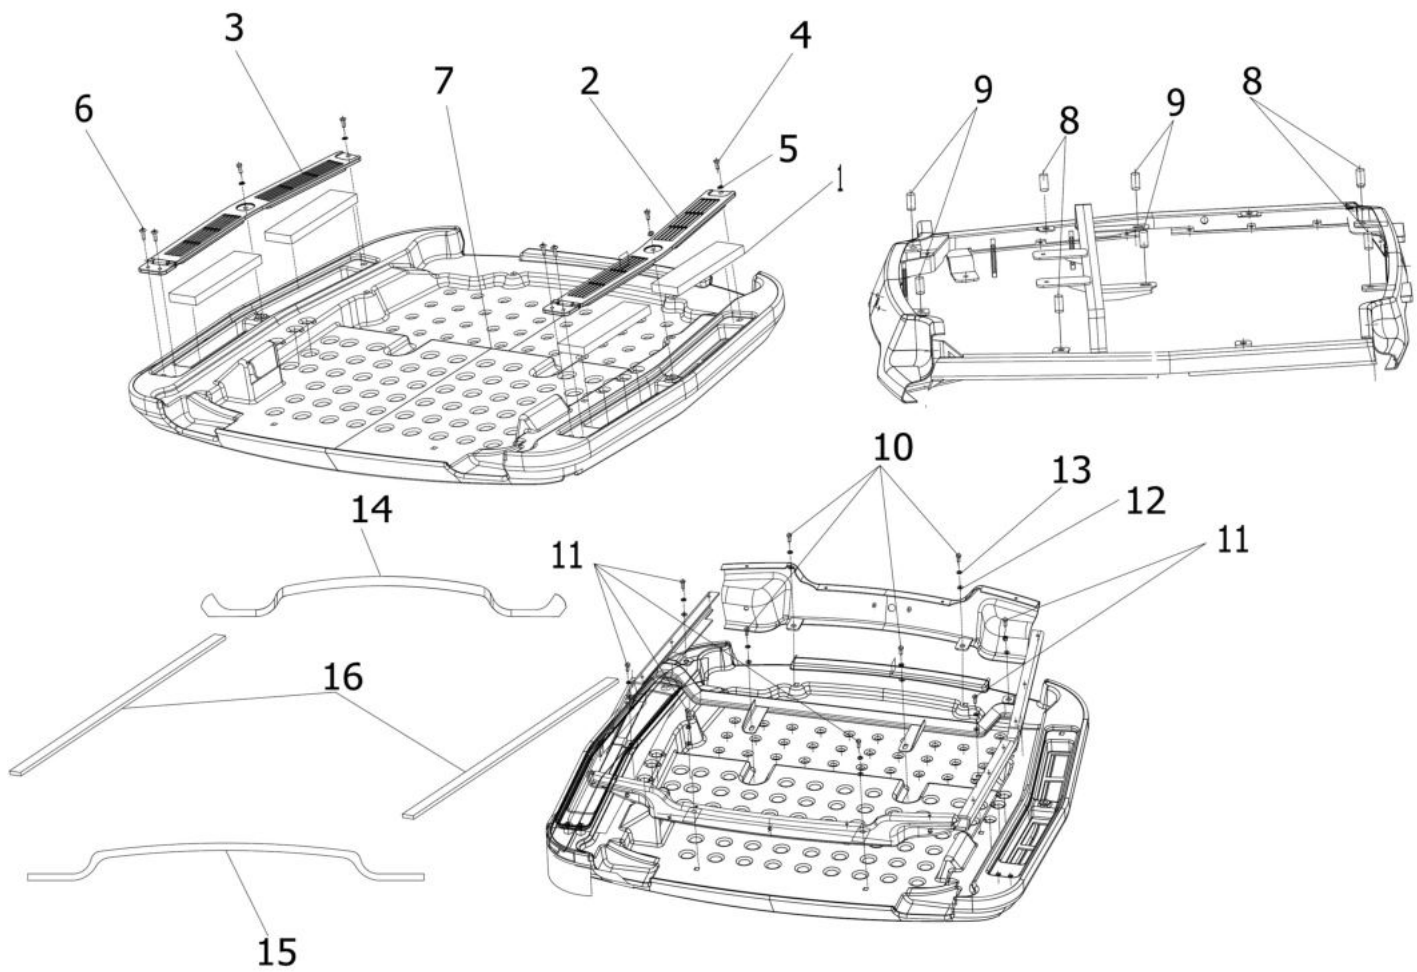

32160A-1-1

CANOPY ASSY.

Sr.	Model	Item Code	Description	Qty	Int.	Remarks	Cut Off
1	Solis-75,90 CRDI WITH INHOUSE AC CABIN MODELS	10085349AA	FRESH AIR FILTER	4			
2	Solis-75,90 CRDI WITH INHOUSE AC CABIN MODELS	10082253AB	CANOPY AIR FLAP ASSY RH	1			
3	Solis-75,90 CRDI WITH INHOUSE AC CABIN MODELS	10082252AB	CANOPY AIR FLAP ASSY LH	1			
4	Solis-75,90 CRDI WITH INHOUSE AC CABIN MODELS	20002016AB	Hex. head screw M10 x 1.5 x 30 8-8 SA2JS	4			
5	Solis-75,90 CRDI WITH INHOUSE AC CABIN MODELS	04030600010	PLAIN WASHER DIA 10.5 *DIA 30 *2.5	4			
6	Solis-75,90 CRDI WITH INHOUSE AC CABIN MODELS	20003969AB	CROSS SLOTTED TRUSS HEAD SCREW M8	4		INTERCHANGEABLE WITH 10067946AB