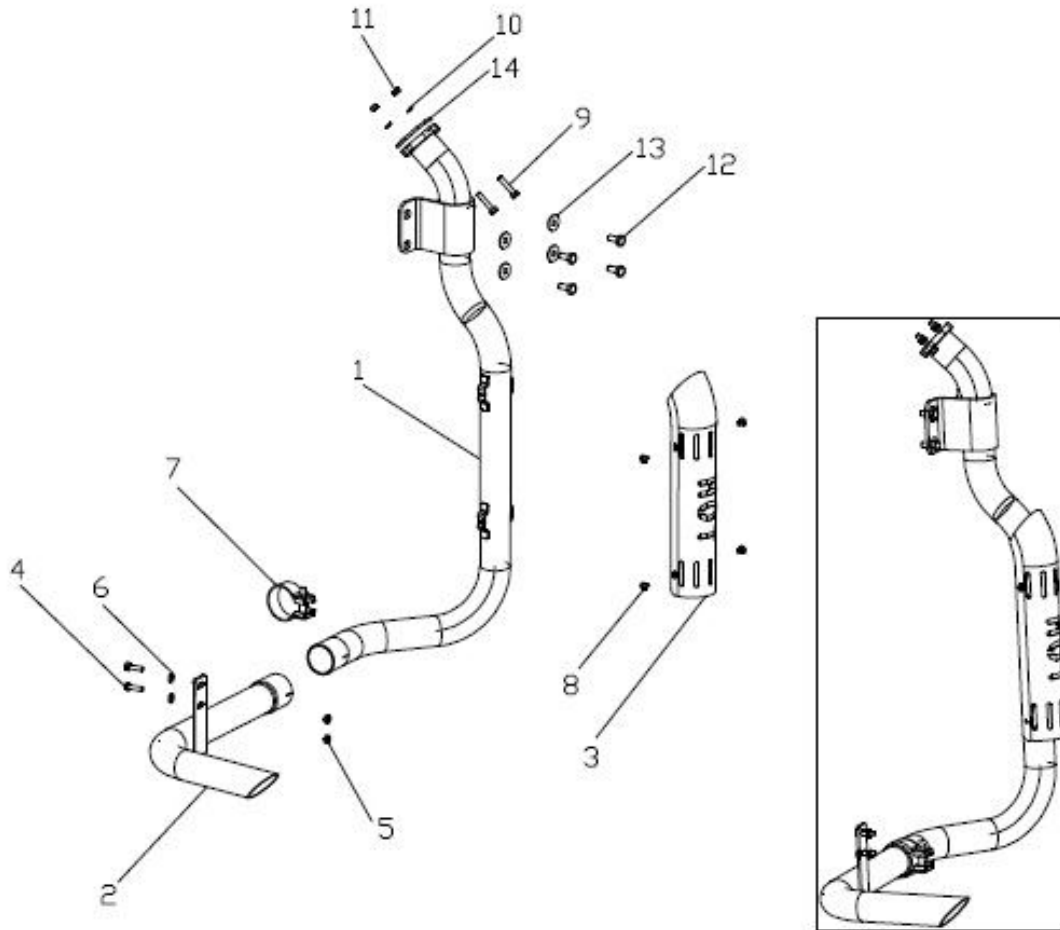

01120A-1/1

DOWNDRAFT EXHAUST ASSY.

Sr.	Model	Item Code	Description	Qty	Int.	Remarks	Cut Off
1	Solis-90 CRDI MODELS (DOWNDRAFT EXHAUST PIPE VARIANT FOR WITHOUT CABIN)	10067925AB	EXHAUST PIPE DOWN DRAFT	1		DOWNDRAFT EXHAUST PIPE VARIANT FOR WITHOUT CABIN	
1	Solis-75 CRDI MODELS (DOWNDRAFT PIPE VARIANT FOR WITHOUT CABIN)	10094132AA	EXHAUST PIPE ASSY DOWNDRAFT	1		DOWNDRAFT EXHAUST PIPE VARIANT FOR WITHOUT CABIN	
2	Solis-75,90 CRDI MODELS (DOWNDRAFT EXHAUST PIPE VARIANT FOR WITHOUT CABIN)	10068204AA	DOWN DRAFT PIPE SUB ASSY	1		DOWNDRAFT EXHAUST PIPE VARIANT FOR WITHOUT CABIN	
3	Solis-75,90 CRDI MODELS (DOWNDRAFT EXHAUST	10067926AA	COVER FOR EXHAUST PIPE (DOWNDRAFT)	1		DOWNDRAFT EXHAUST PIPE