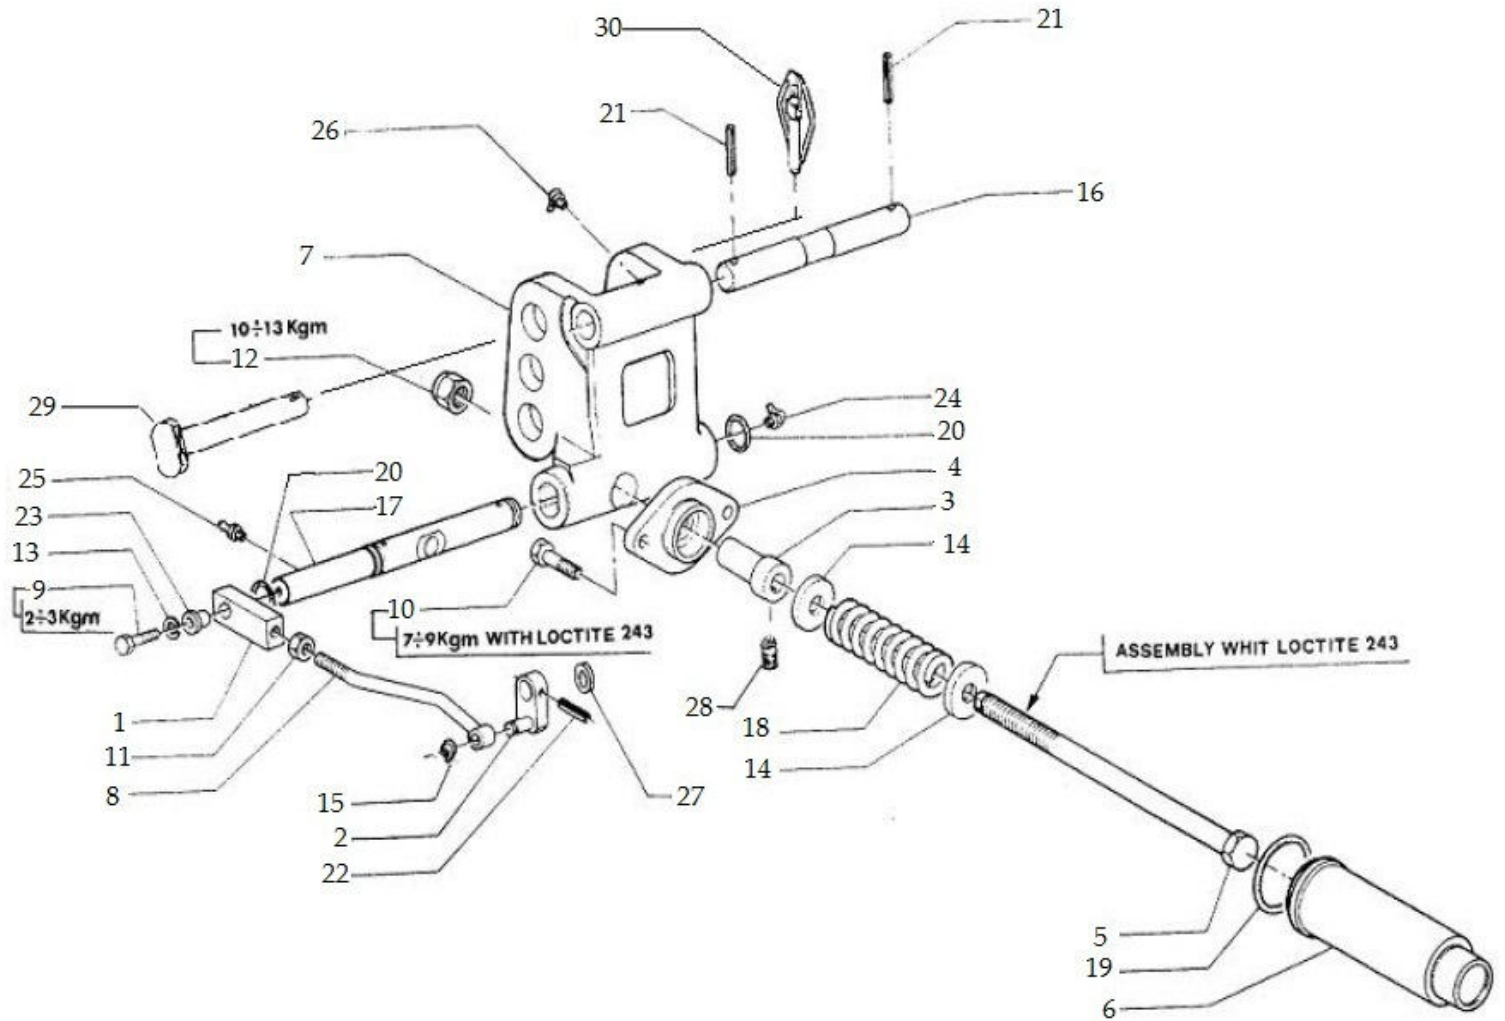

10150A-1/1

SUPPORT TOP LINK ASSY

Sr.	Model	Item Code	Description	Qty	Int.	Remarks	Cut Off
1	Solis-75,90 CRDI MODELS	10081049AA	PLATE	1		CHILD PART OF 10082714AA AND 10082714AB	
2	Solis-75,90 CRDI MODELS	10081050AA	LEVER	1		CHILD PART OF 10082714AA AND 10082714AB	
3	Solis-75,90 CRDI MODELS	10081051AA	ROLLER	1		CHILD PART OF 10082714AA AND 10082714AB	
4	Solis-75,90 CRDI MODELS	10081052AA	FLANGE	1		CHILD PART OF