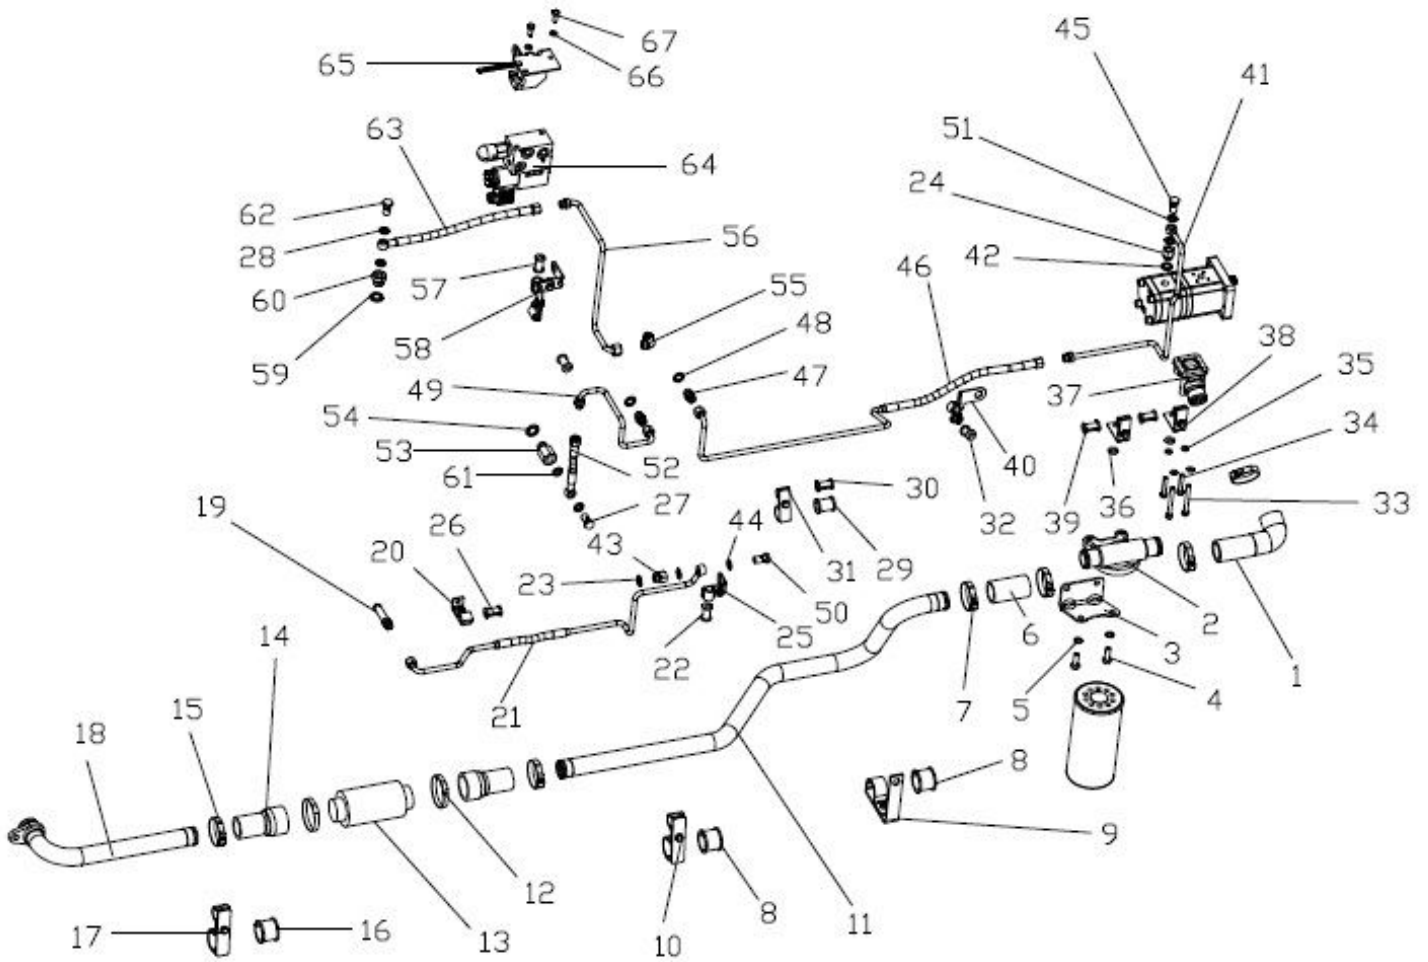

10122A-1/2

SUCTION AND DELIVERY LINE

Sr.	Model	Item Code	Description	Qty	Int.	Remarks	Cut Off
1	Solis-75,90 CRDI MODELS	10068246AA	SUCTION FILTER HOSE	1			
2	Solis-75,90 CRDI MODELS	10068107AA	Adaptor for Suction Filter	1			
3	Solis-75,90 CRDI MODELS	10068095AA	Suction Filter Mounting Bracket	1			
4	Solis-75,90 CRDI MODELS	20002016AB	Hex. head screw M10 x 1.5 x 30 8-8	2			
5	Solis-75,90 CRDI MODELS	04030400010	SPRING WASHER B-10	2			
6	Solis-75,90 CRDI MODELS	10068091AA	Suction Filter Hose	1		INTERCHANGEABLE WITH 10068091AB (ROHS)	
6	Solis-75,90 CRDI MODELS	10068091AB	SUCTION FILTER HOSE	1		(ROHS) INTERCHANGEABLE WITH 10068091AA