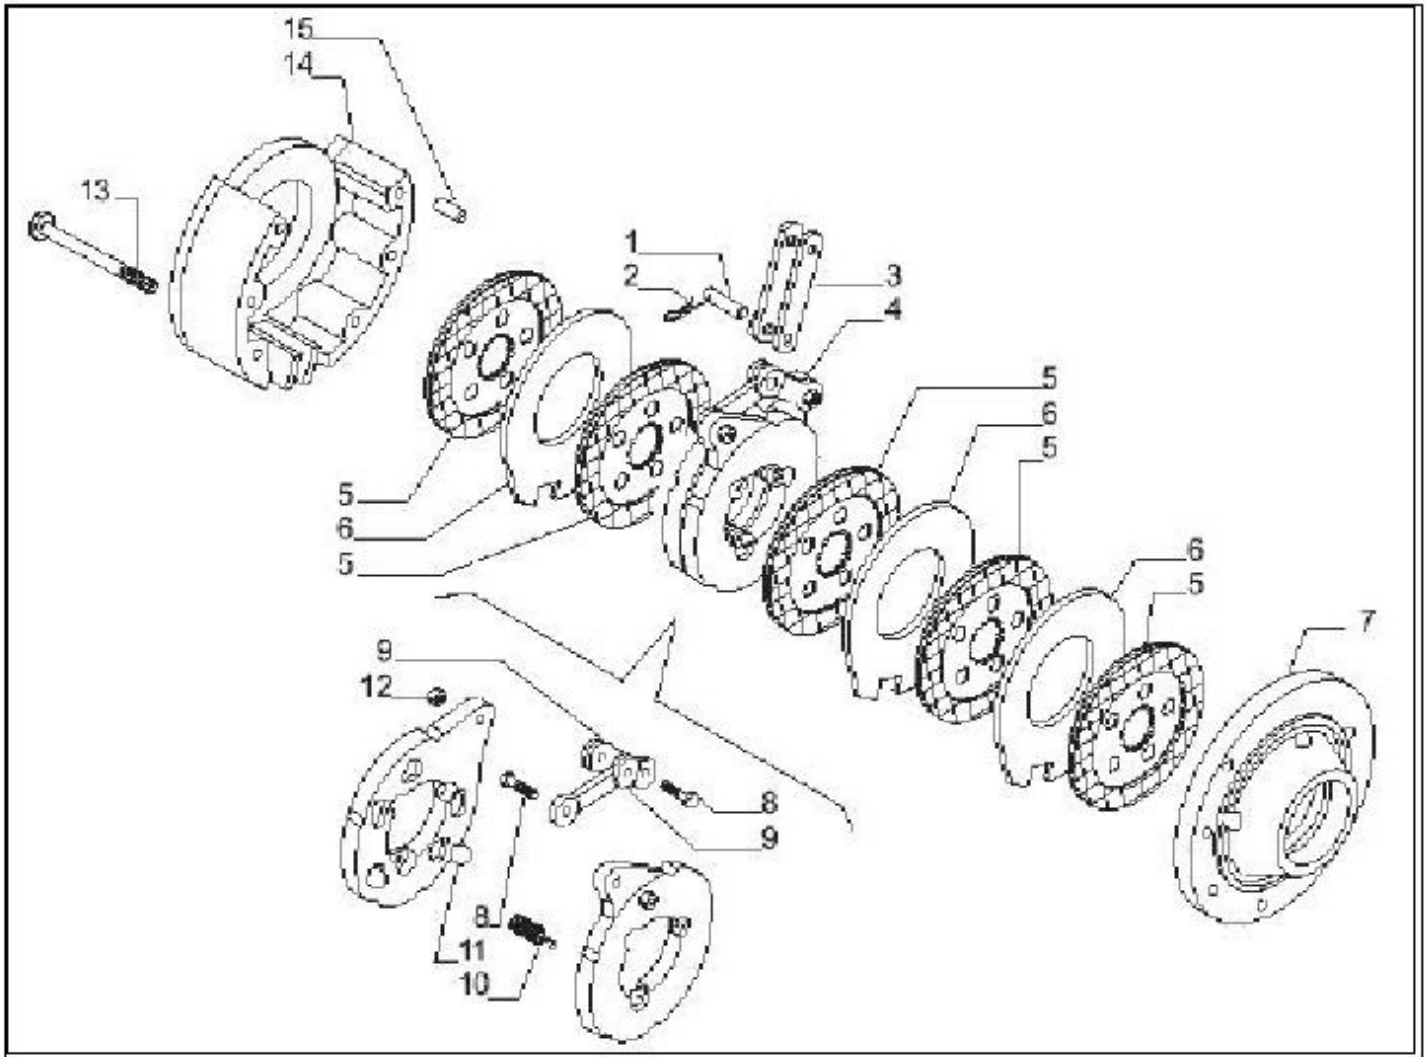

09110A-1/1

BRAKES

Sr.	Model	Item Code	Description	Qty	Int.	Remarks	Cut Off
1	Solis-75,90 CRDI MODELS	10081313AA	PIN D.11	2			
2	Solis-75,90 CRDI MODELS	10081314AA	PIN LOCKING SPRING	2			
3	Solis-75,90 CRDI MODELS	10081315AA	TIE BAR	2			
4	Solis-75,90 CRDI MODELS	10081316AA	BRAKE MECHANISM	2			
5	Solis-75,90 CRDI MODELS	10081317AA	BRAKE DISC	10			
6	Solis-75,90 CRDI MODELS	10081318AA	BRAKE COUNTER-PLATE	6			
7	Solis-75,90 CRDI MODELS	10081319AA	FLANGE	2			
8	Solis-75,90 CRDI MODELS	10081320AA	BOLT	4		KIT CODE: 10081316AA