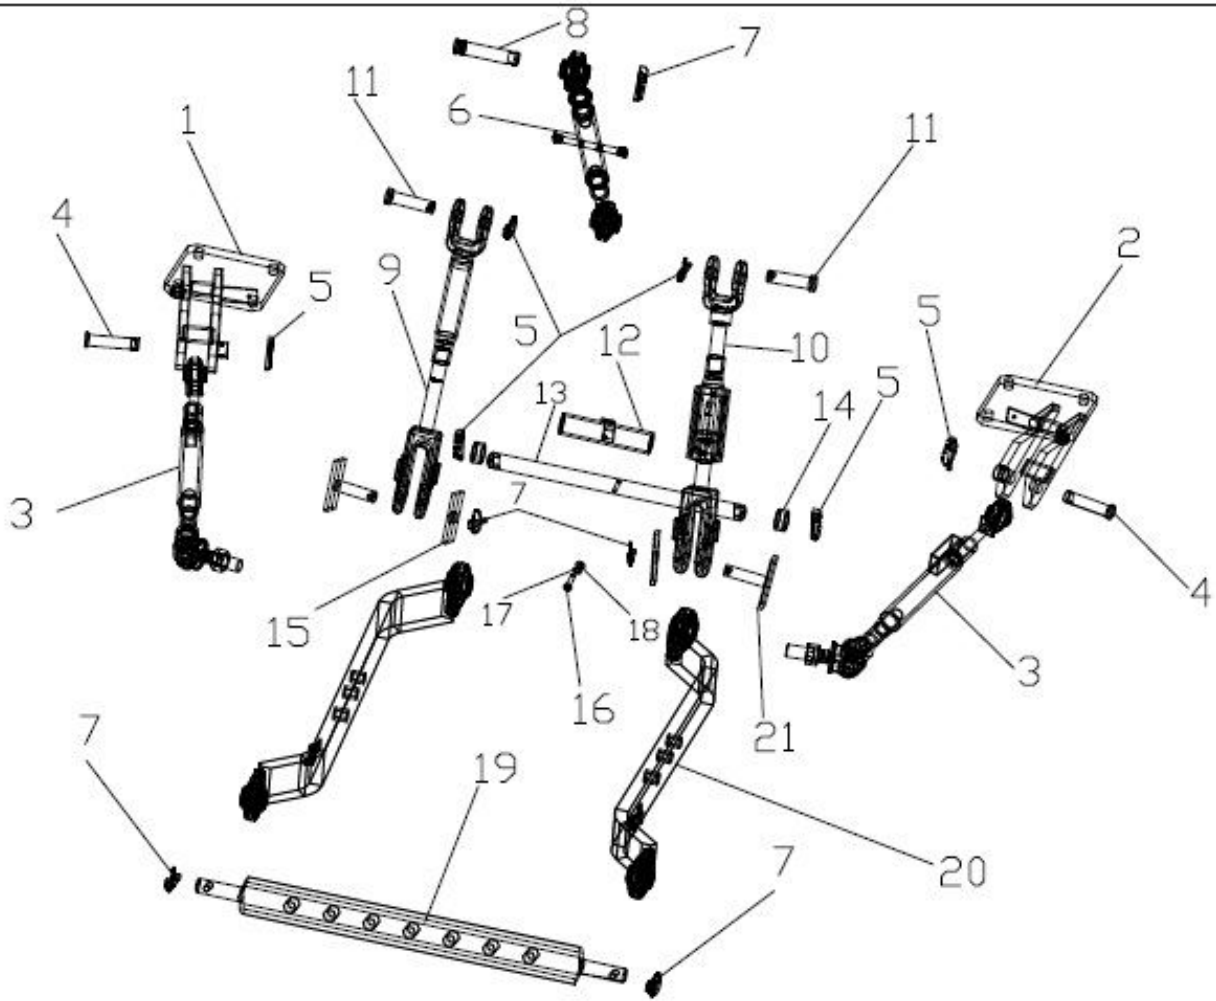

21111A-1/1

THREE POINT LINKAGES
3000KG

Sr.	Model	Item Code	Description	Qty	Int.	Remarks	Cut Off
1	Solis-75,90 CRDI MODELS	10080288AE	SUPPORT PLATE ASSY LH	1			
2	Solis-75,90 CRDI MODELS	10080289AE	SUPPORT PLATE ASSY. RH	1			
3	Solis-75,90 CRDI MODELS	10080041AC	STABLIZER ASSY	2			
3	Solis-75,90 CRDI MODELS	10080041AD	STABLIZER ASSY	2			
4	Solis-75,90 CRDI MODELS	10080043AB	PIN SUPPORT PLATE	2		INTERCHANGEABLE WITH 10086454AB (ROHS)	
4	Solis-75,90 CRDI MODELS	10086454AB	PIN SUPPORT PLATE	2		(ROHS) INTERCHANGEABLE WITH 10080043AB