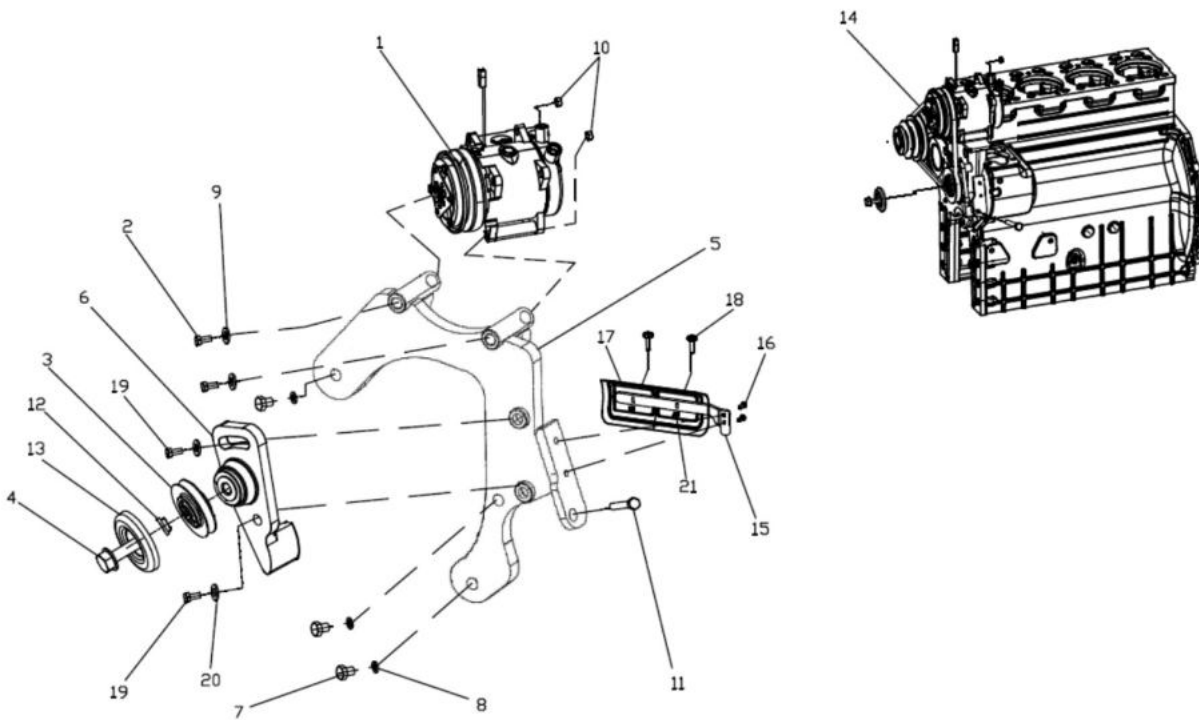

32660A-1/1

COMPRESSOR MTG. ASSY.

Sr.	Model	Item Code	Description	Qty	Int.	Remarks	Cut Off
1	ALL MODELS	10082204AC	COMPRESSOR ASSY.	1			
2	ALL MODELS	20003231AB	HEX BOLT M10*100 8-8 SA3NS	2			
3	ALL MODELS	10084578AC	INTERMEDIATE PULLEY	1			
4	ALL MODELS	10084579AA	PIN FOR PULLEY	1		INTERCHANGEABLE WITH 10084579AB (ROHS)	
4	ALL MODELS	10084579AB	PIN FOR PULLEY	1		(ROHS) INTERCHANGEABLE WITH 10084579AA	
5	ALL MODELS	10084596BA	COMPRESSOR MTG BKT.	1