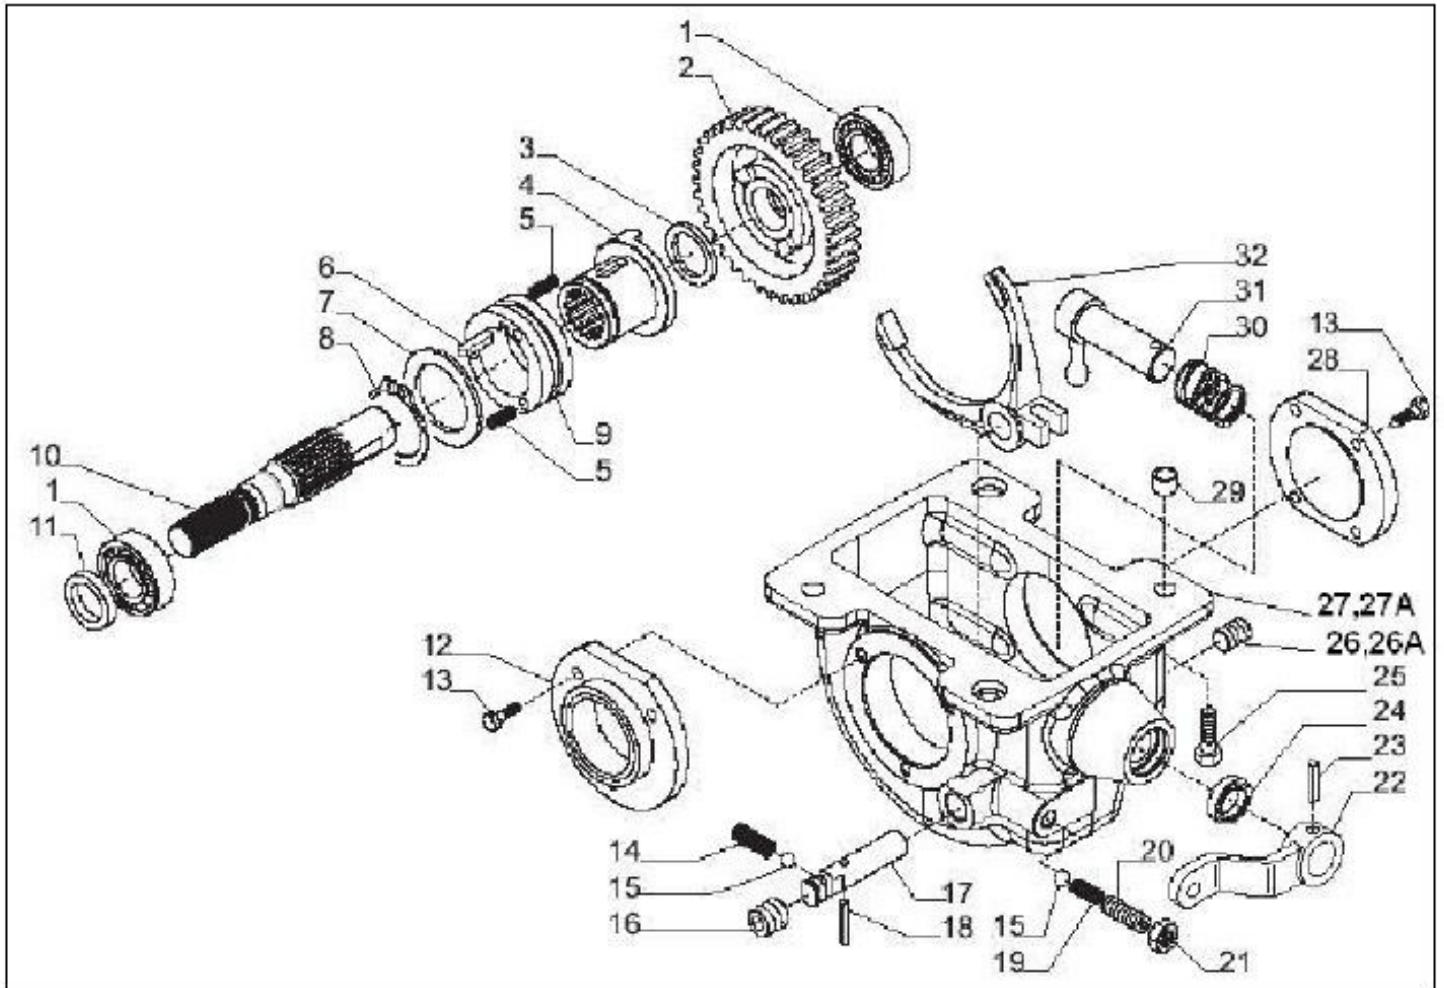

07160A-1/2

DROP BOX TRANSMISSION

Sr.	Model	Item Code	Description	Qty	Int.	Remarks	Cut Off
1	Solis-75,90 CRDI MODELS	10081258AA	BEARING	2			
2	Solis-75,90 CRDI MODELS	10011993AA	GEAR Z=60	1		FOR TRANSMISSIO N OF CODE 10081717AA	
3	Solis-75,90 CRDI MODELS	10081467AA	WASHER	1			
4	Solis-75,90 CRDI MODELS	10081468AA	GEAR Z=13	1			
5	Solis-75,90 CRDI MODELS	10081469AA	SPRING	6			
6	Solis-75,90 CRDI MODELS	10081470AA	KEY 4X4X15	1			
7	Solis-75,90 CRDI MODELS	10081471AA	WASHER	1