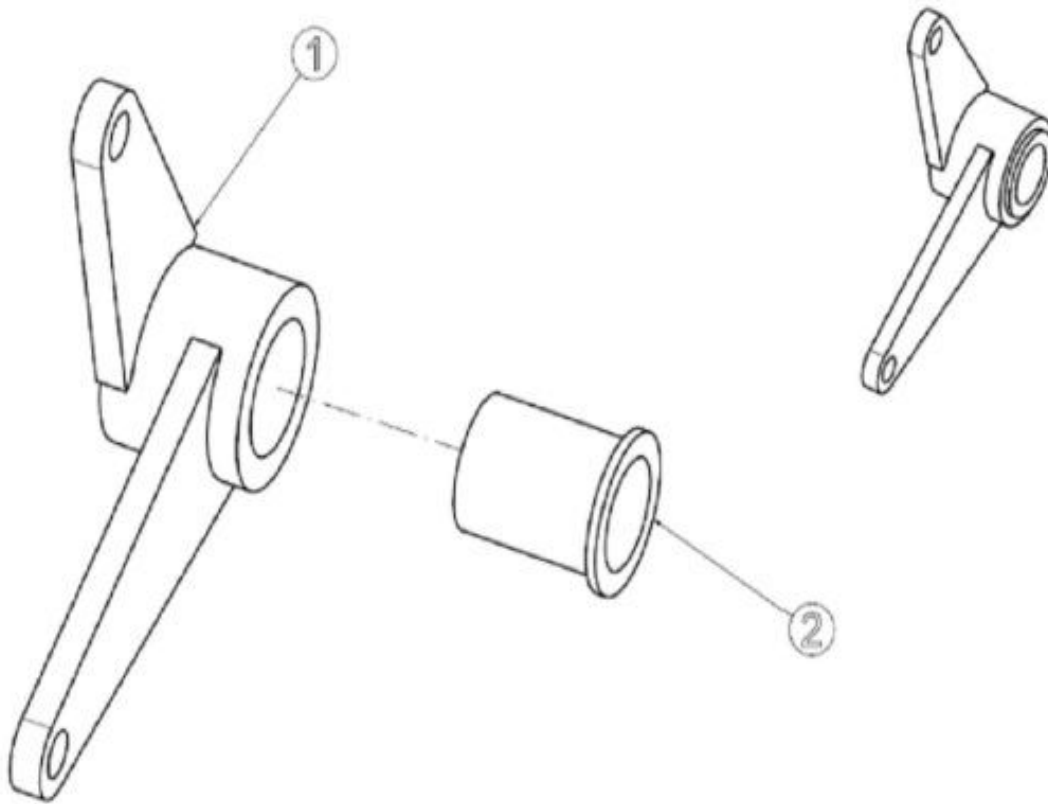

32340A-1/1

PTO LEVER MTG. BKT ASSY

Sr.	Model	Item Code	Description	Qty	Int.	Remarks	Cut Off
1	Solis-75,90 CRDI WITH H-TYPE AC CABIN MODELS	10083618AB	PTO LOWER LEVER ASSY	1		INTERCHANGEABLE WITH 10083618AC (ROHS)	
1	Solis-75,90 CRDI WITH H-TYPE AC CABIN MODELS	10083618AC	PTO LOWER LEVER ASSY	1		(ROHS) INTERCHANGEABLE WITH 10083618AB	
2	Solis-75,90 CRDI WITH H-TYPE AC CABIN MODELS	300027367A	BUSH	1