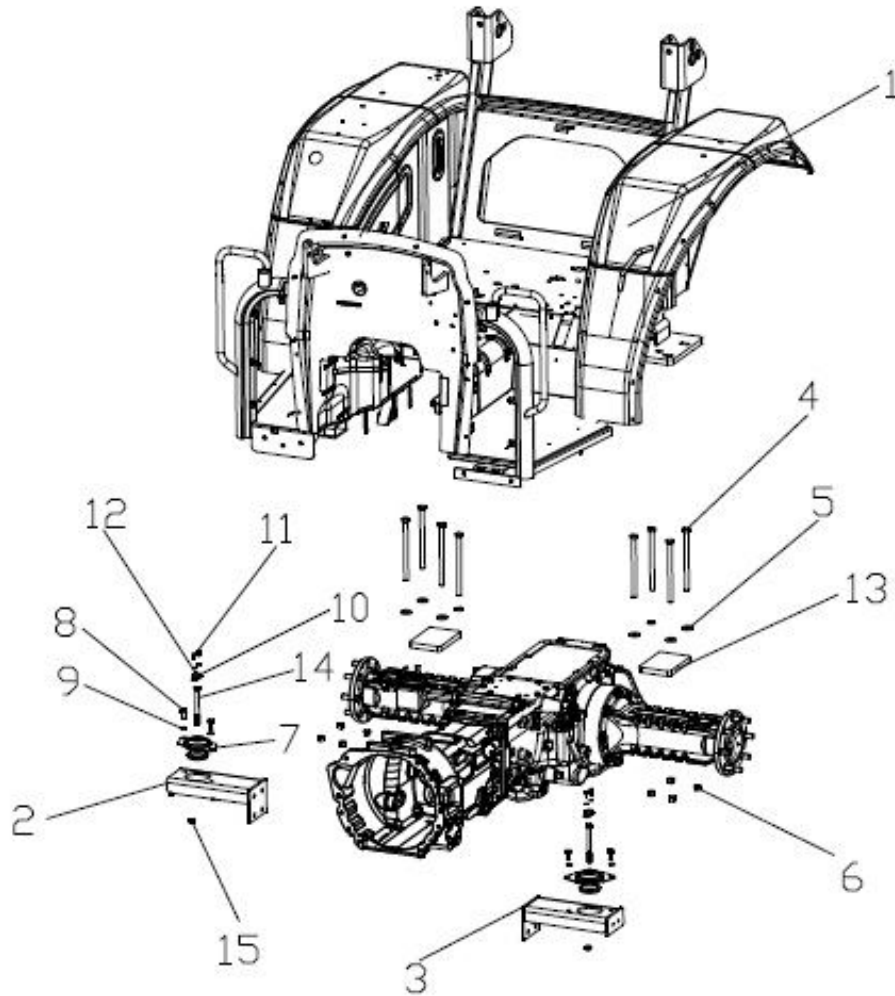

12110A-1/1

CAB MTG. ASSEMBLY

Sr.	Model	Item Code	Description	Qty	Int.	Remarks	Cut Off
1	Solis-75,90 CRDI MODELS	10082987AJ	STRUCTURE ASSEMBLY 90 HP (WITHOUT CABIN WITH PAINT)	1			
1	Solis-75,90 CRDI MODELS	10082986AJ	STRUCTURE ASSEMBLY 90 HP (WITHOUT CABIN WITHOUT PAINT)	1			
1	Solis-75,90 CRDI MODELS	10082987BF	STRUCTURE ASSEMBLY 90 HP (WITHOUT CABIN WITH PAINT)	1			
1	Solis-75,90 CRDI MODELS	10082986BF	STRUCTURE ASSEMBLY 90 HP (WITHOUT CABIN WITHOUT PAINT)	1			
2	Solis-75,90 CRDI MODELS	10082039AF	MTG BKT ASSY RH	1			
3	Solis-75,90 CRDI MODELS	10082053AE	MTG BKT ASSY LH	1			
3	Solis-90 CRDI MODELS	10082053AF	MTG BKT ASSY LH	1	YES	BOM900ID5741 LDBGUDET2	MEMSYFDNRKJ H02916
4	Solis-75,90 CRDI MODELS	10022328AA	HEX BOLT (FENDER MTG.)	8		INTERCHANGE ABLE WITH 300031520A