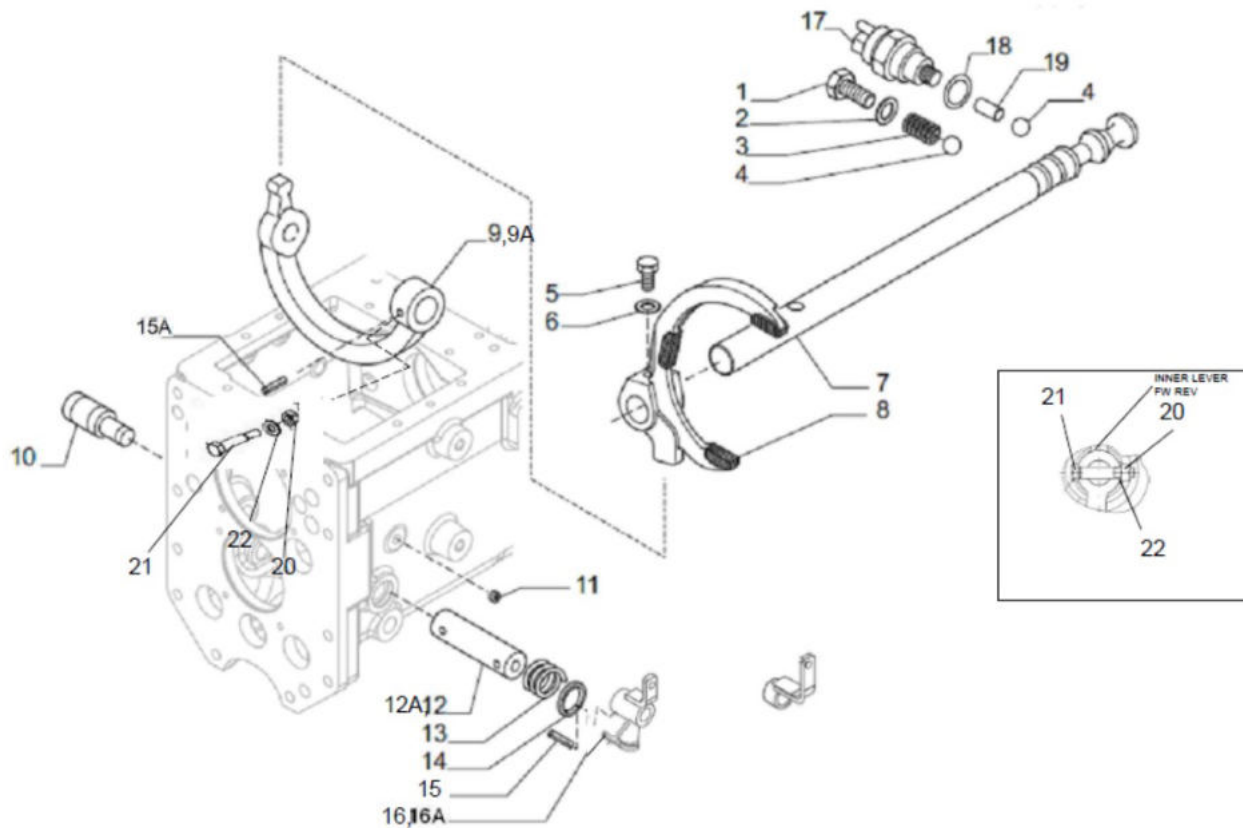

06140A-1/1

REVERSE INNER CONTROLS

Sr.	Model	Item Code	Description	Qty	Int.	Remarks	Cut Off
1	Solis-75,90 CRDI MODELS	10081383AA	BOLT	1			
2	Solis-75,90 CRDI MODELS	10081382AA	WASHER	1			
3	Solis-75,90 CRDI MODELS	10081384AA	SPRING	1			
4	Solis-75,90 CRDI MODELS	10081379AA	BALL D.3/8	2			
5	Solis-75,90 CRDI MODELS	10081371AA	BOLT	1			
6	Solis-75,90 CRDI MODELS	10081372AA	WASHER	1			
7	Solis-75,90 CRDI MODELS	10081385AA	ROD	1		Alternate Part Code is 10013958AA	
8	Solis-75,90 CRDI MODELS	10081386AA	FORK	1		APN 300162640A