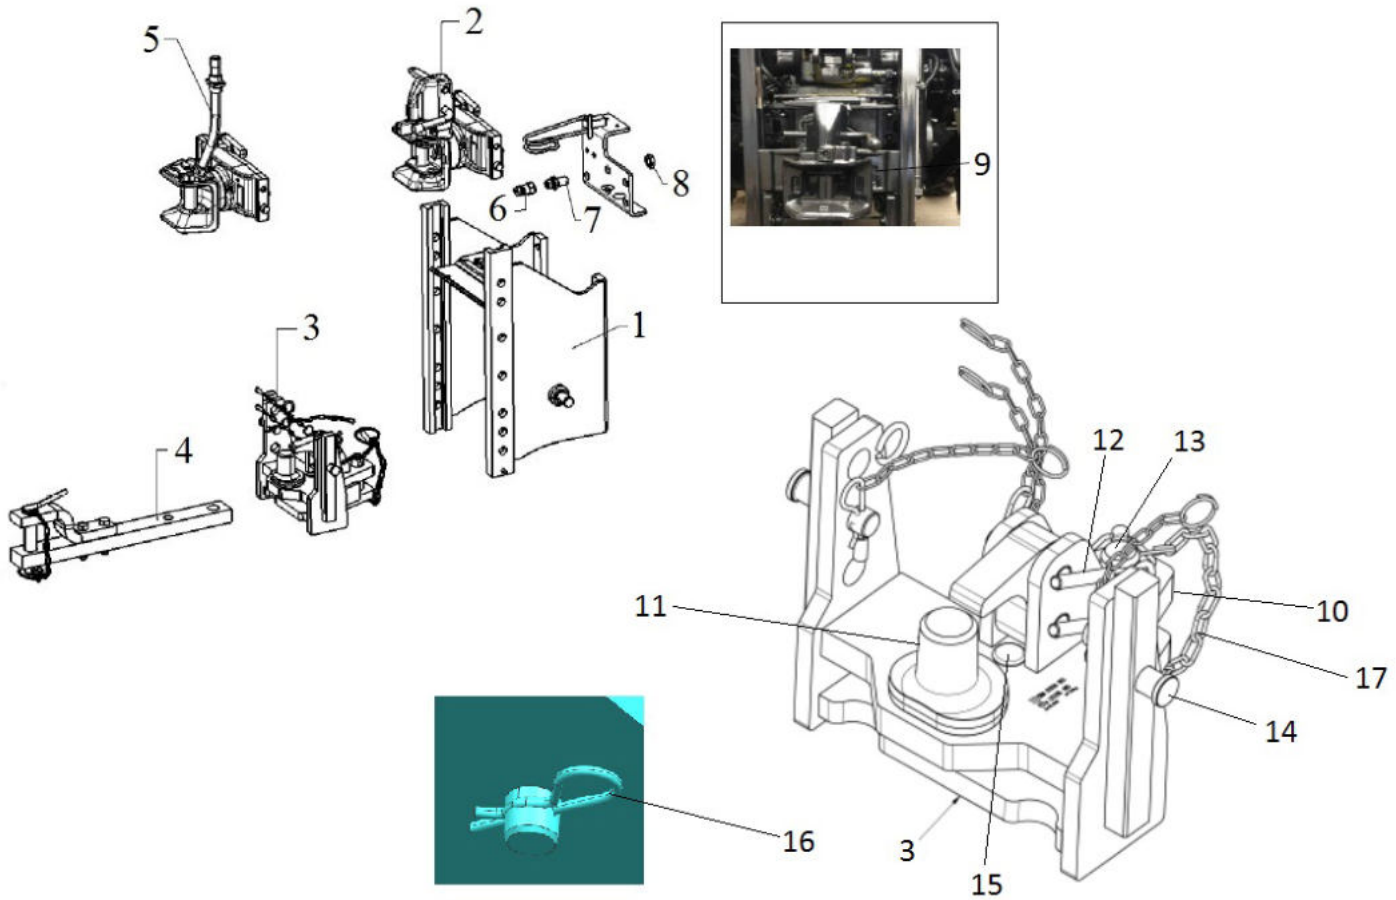

Sr.	Model	Item Code	Description	Qty	Int.	Remarks	Cut Off
1	Solis-75,90 CRDI WITH H-TYPE AC CABIN MODELS	10018483AA	SLIDER TRAILER HITCH WITH PTO GUARD	1			
2	Solis-75,90 CRDI WITH H-TYPE AC CABIN MODELS	10018484AB	EEC AUTOMATIC CLEVIS	1			
3	Solis-75,90 CRDI WITH H-TYPE AC CABIN MODELS	10018485AB	DRAWBAR BRACKET WITH PITON	1			
4	Solis-75,90 CRDI WITH H-TYPE AC CABIN MODELS	10018486AB	EEC DRAWBAR	1			
5	Solis-75,90 CRDI WITH H-TYPE AC CABIN MODELS	10067523AB	EEC CLEVIS WITH SEMIAUTOMATIC PIN	1			
6	Solis-75,90 CRDI WITH H-TYPE AC CABIN MODELS	300023200A	QUICK RELEASE COUPLER(1/2" MALE)	1			
7	Solis-75,90 CRDI WITH H-TYPE AC CABIN MODELS	10012070AA	ADAPTOR M20x1.5 - G1/2	1		INTERCHANGEABLE WITH 10012070AB (ROHS)	