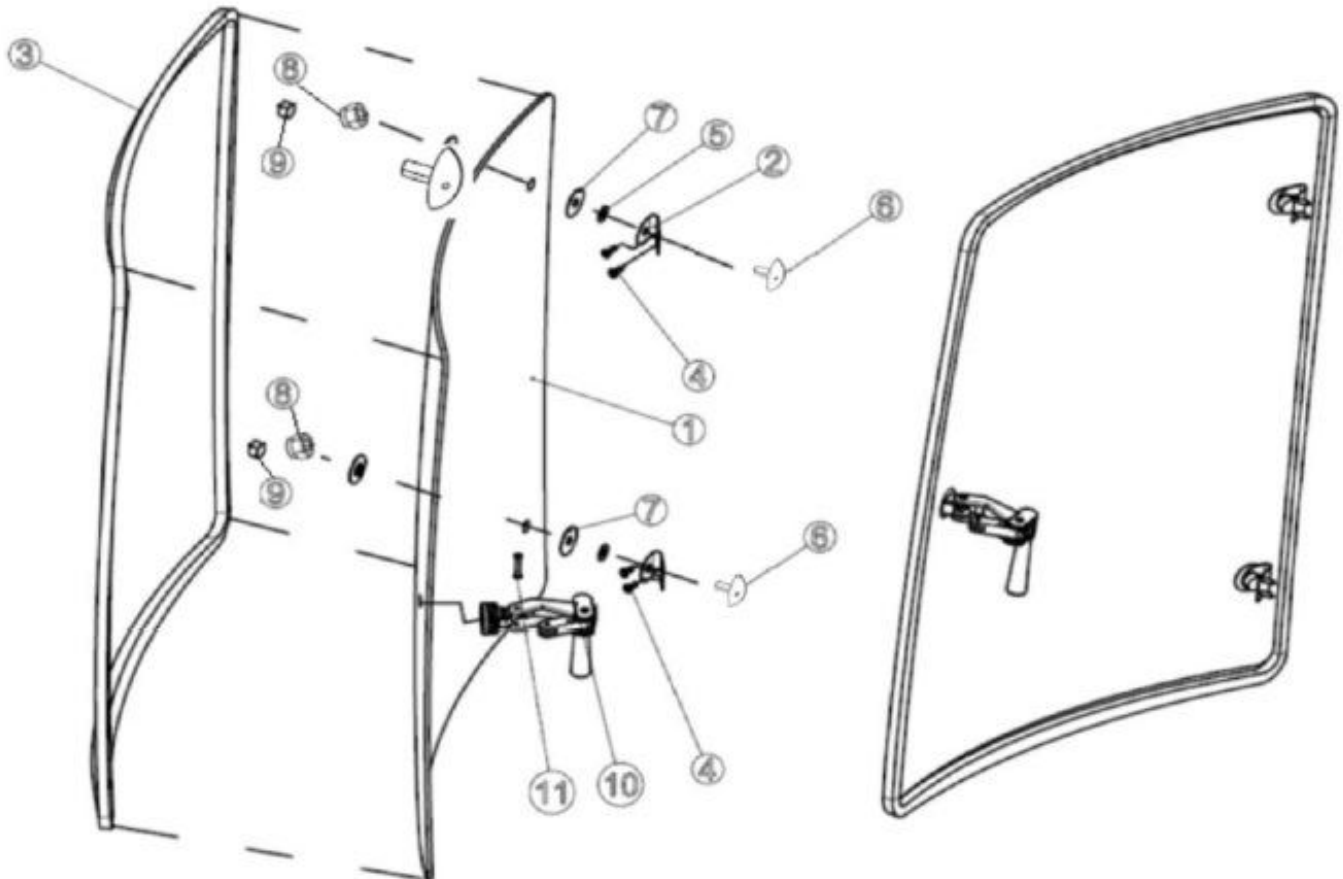

32380A-1/1

QUARTER GLASS ASSY. RH

Sr.	Model	Item Code	Description	Qty	Int.	Remarks	Cut Off
1	Solis-75,90 CRDI WITH H-TYPE AC CABIN MODELS	10084276AA	RIGHT SIDE WINDOW	1			
2	Solis-75,90 CRDI WITH H-TYPE AC CABIN MODELS	10084501AB	HINGE PLATE FOR SIDE WINDOW GLASS	2			
3	Solis-75,90 CRDI WITH H-TYPE AC CABIN MODELS	10084911AA	LEFT GLASS RUBBER SECTION (2.7 Mtr)	1			
4	Solis-75,90 CRDI WITH H-TYPE AC CABIN MODELS	10085717AA	CROSS RECESSED PAN HEAD TAPPING SCREW M4.8x16	4			
5	Solis-75,90 CRDI WITH H-TYPE AC CABIN MODELS	200000380A	PLAIN WASHER DIA 8.4X DIA 17X 1.6	2		INTERCHANGEABLE WITH 20004935AB (ROHS)	
5	Solis-75,90 CRDI WITH H-TYPE AC CABIN MODELS	20004935AB	PLAIN WASHER DIA 8.4 *DIA 17*1.6	2		(ROHS) INTERCHANGEABLE WITH 200000380A