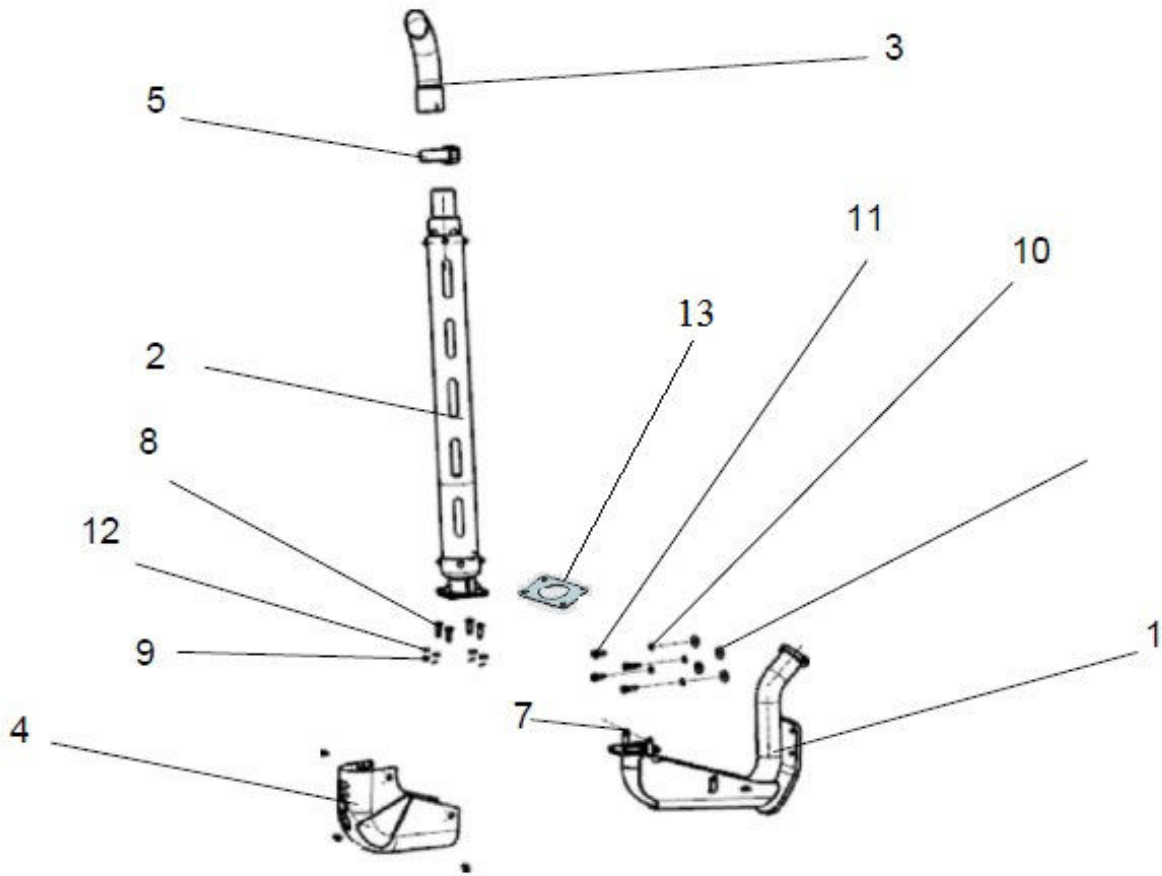

01130A-1/1

INLINE EXHAUST PIPE ASSY.

Sr.	Model	Item Code	Description	Qty	Int.	Remarks	Cut Off
1	Solis-75,90 CRDI MODELS WITH INLINE TYPE EXHAUST PIPE FOR CABIN MODELS	10068061AB	EXHAUST PIPE ASSY FOR CRDI INHOUSE CABIN	1		INLINE TYPE EXHAUST PIPE FOR CABIN MODELS	
2	Solis-75,90 CRDI MODELS WITH INLINE TYPE EXHAUST PIPE FOR CABIN MODELS	10085113AA	EXHUAST PIPE MESH ASSY.	1		INLINE TYPE EXHAUST PIPE FOR CABIN MODELS	
3	Solis-75,90 CRDI MODELS WITH INLINE TYPE EXHAUST PIPE FOR CABIN MODELS	10085114AA	EXHAUST PIPE TOP .	1		INLINE TYPE EXHAUST PIPE FOR CABIN MODELS	
4	Solis-75,90 CRDI MODELS WITH INLINE TYPE EXHAUST PIPE FOR CABIN MODELS	10085115AB	COVER FOR EXHAUST PIPE	1		INLINE TYPE EXHAUST PIPE FOR CABIN MODELS