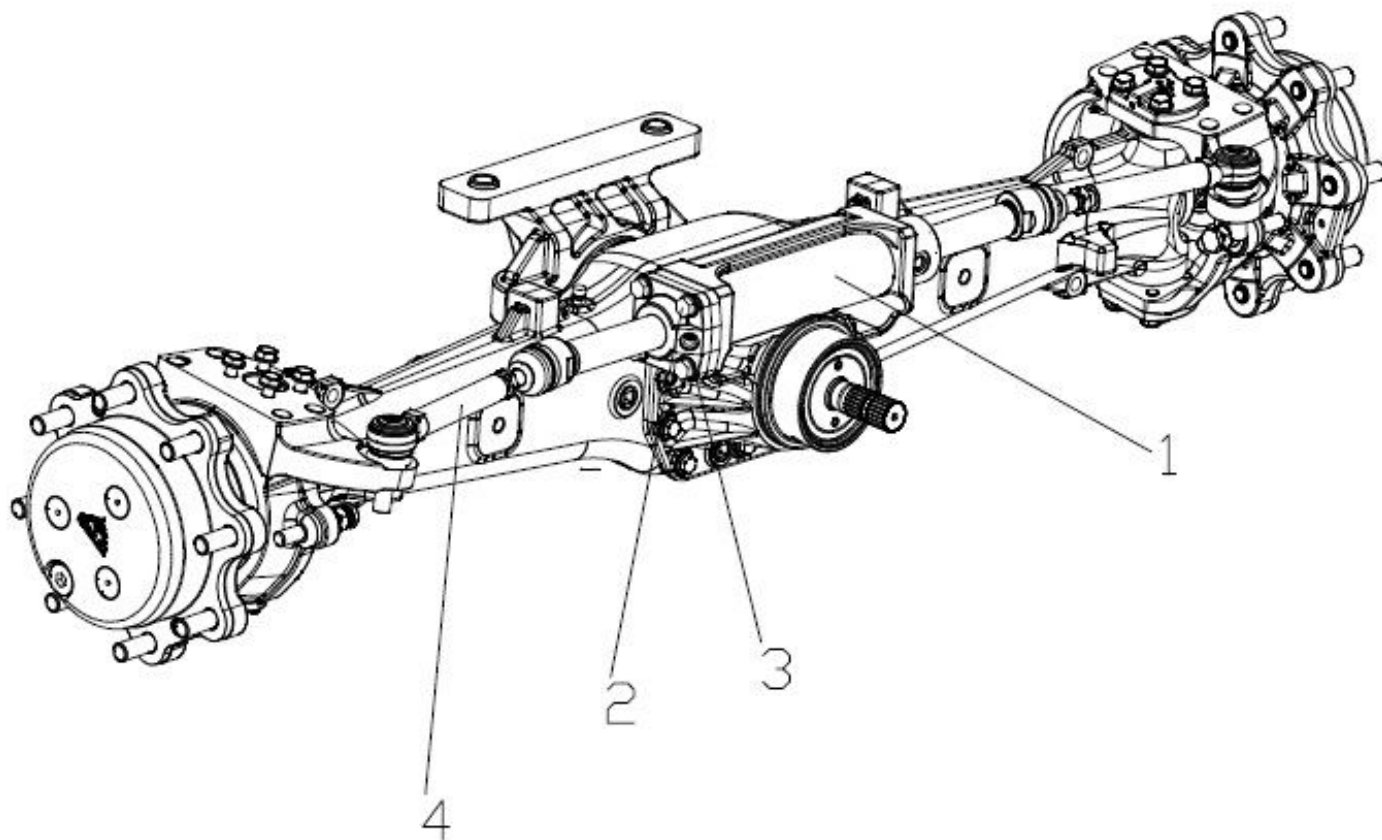

19200A-1/1

STEERING CYLINDER

Sr.	Model	Item Code	Description	Qty	Int.	Remarks	Cut Off
1	Solis-75,90 CRDI MODELS (ALL 4-WD INHOUSE BEAM)	10028583AA	HYDRAULIC CYLINDER ASSEMBLY	1			
2	Solis-75,90 CRDI MODELS (ALL 4-WD INHOUSE BEAM)	20004376AA	HEX BOLT M12*1.75*50 , 10.9 SA3NS	4			
2	Solis-75,90 CRDI MODELS (ALL 4-WD INHOUSE BEAM)	20004376AB	Hex Bolt M12X1.75X 50 (10.9 Grade) SA3NS	4			
3	Solis-75,90 CRDI MODELS (ALL 4-WD INHOUSE BEAM)	04030400012	SPRING WASHER B-12	4			
4	Solis-75,90 CRDI MODELS (ALL 4-WD INHOUSE BEAM)	10028596AC	TIE ROD ASSY	2			
5	Solis-75,90 CRDI MODELS (ALL 4-WD INHOUSE BEAM)	20004420AA	TRANSMISSION OIL - ROTRA MULTI THT	6.5		INLITRES