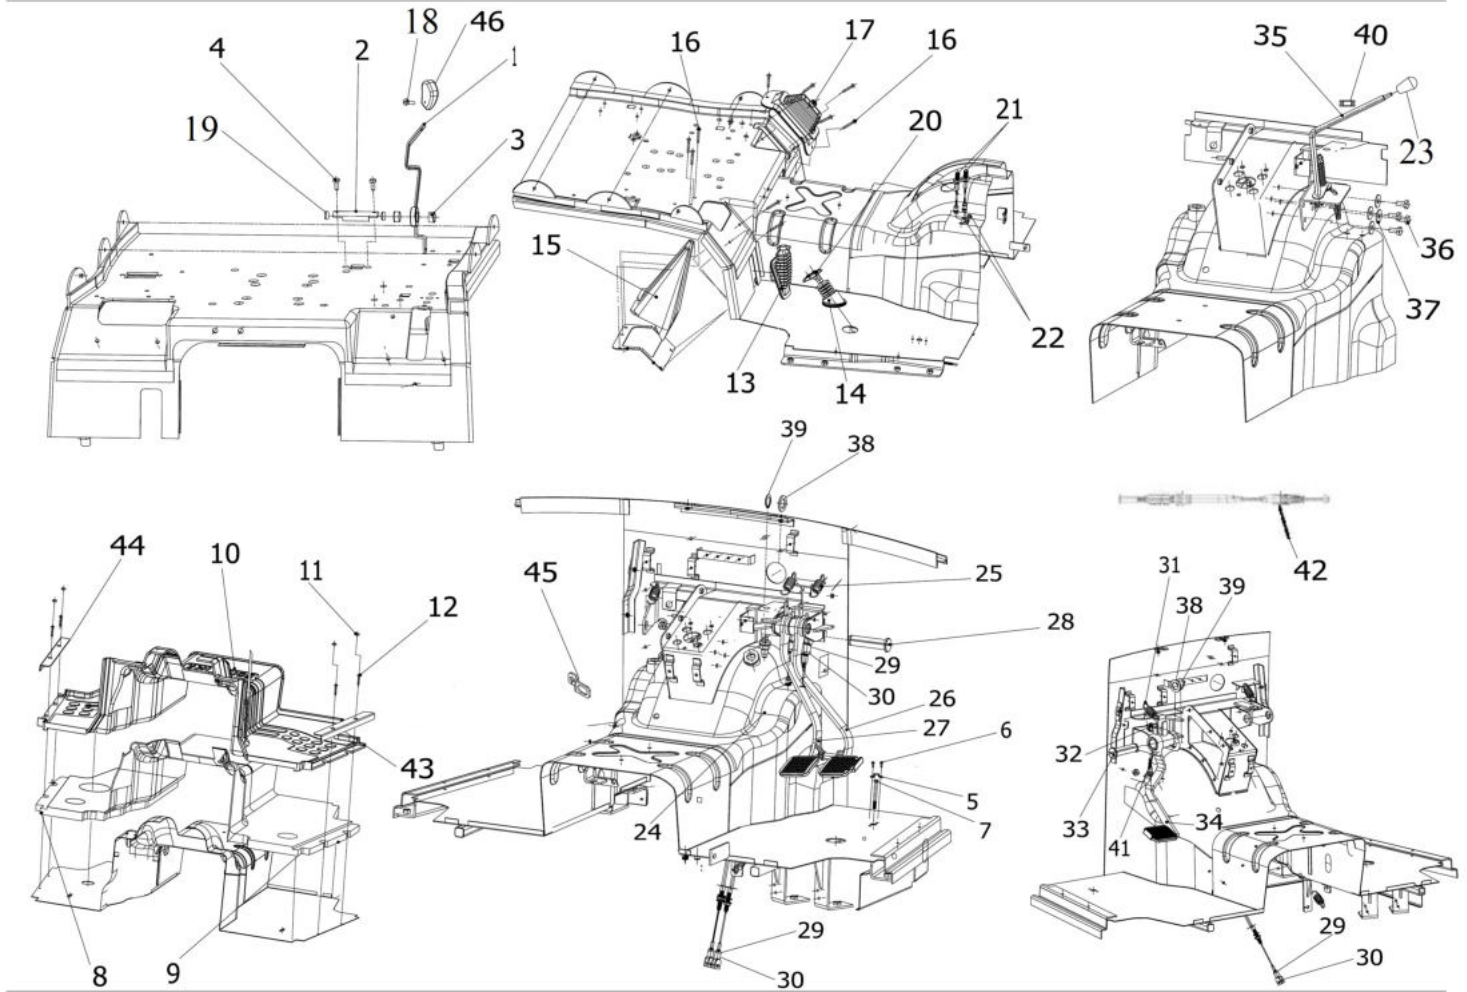

32200A-1-1

FRONT&REAR FLOOR ASSY.

Sr.	Model	Item Code	Description	Qty	Int.	Remarks	Cut Off
1	Solis-75,90 CRDI WITH INHOUSE AC CABIN MODELS	10083098CA	PTO SHIFTER LEVER ASSY FOR AC CABIN	1		INTERCHANGEABLE WITH 10083098CB (ROHS)	
1	Solis-75,90 CRDI WITH INHOUSE AC CABIN MODELS	10083098CB	PTO SHIFTER LEVER ASSY FOR AC CABIN	1		(ROHS) INTERCHANGEABLE WITH 10083098CA	
2	Solis-75,90 CRDI WITH INHOUSE AC CABIN MODELS	10080009AA	PIN FOR PTO LEVER	1		INTERCHANGEABLE WITH 300032341A (ROHS)	
2	Solis-75,90 CRDI WITH INHOUSE AC CABIN MODELS	300032341A	PIN FOR ACCELERATOR	1		(ROHS) INTERCHANGEABLE WITH 10080009AA