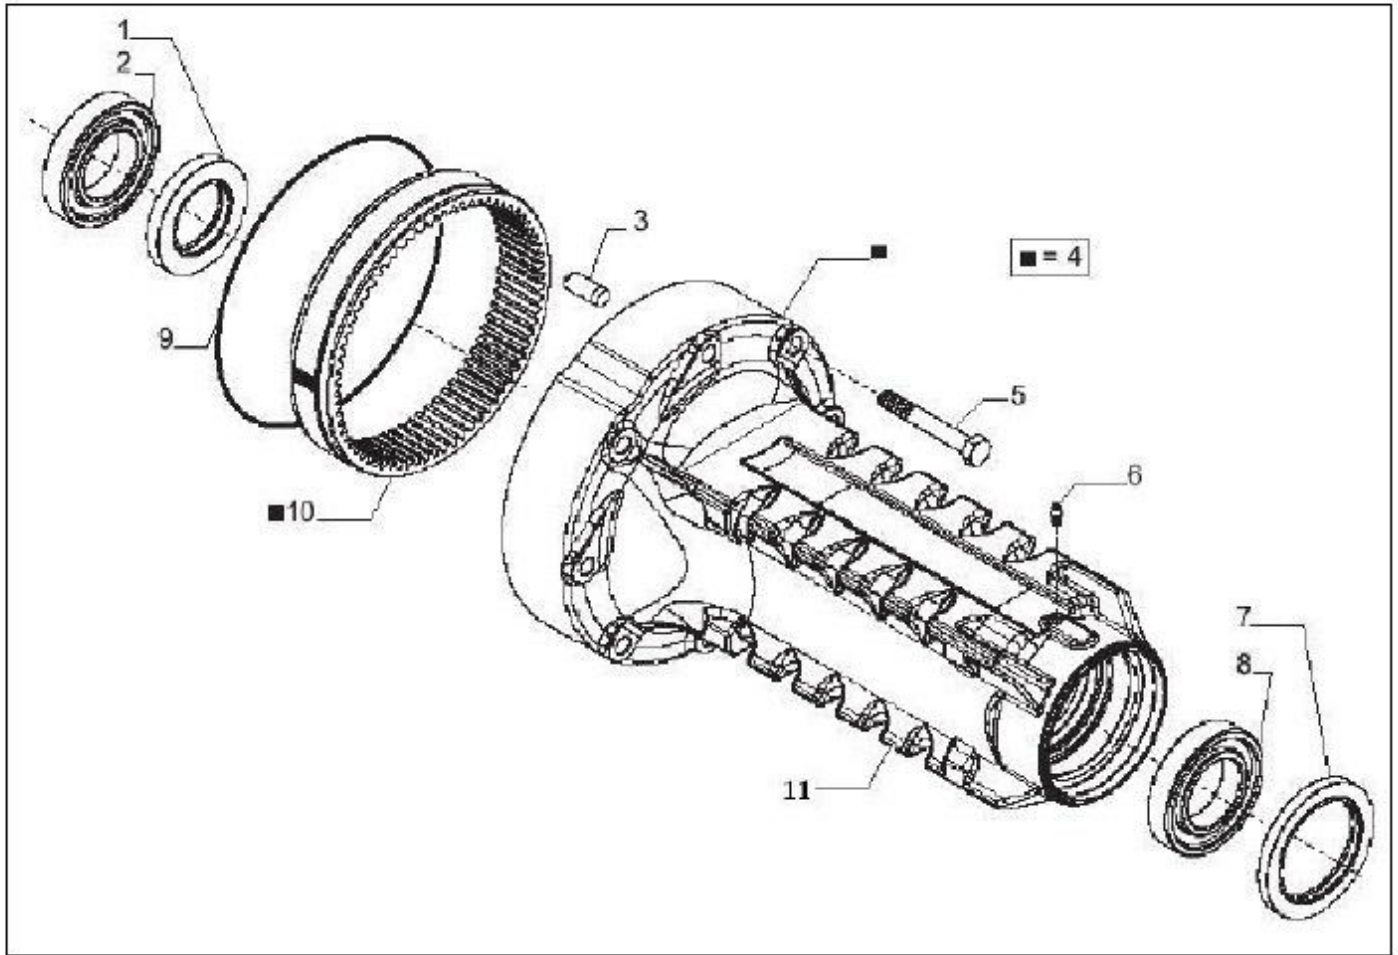

08110A-1/1

FINAL DRIVE HOUSING

Sr.	Model	Item Code	Description	Qty	Int.	Remarks	Cut Off
1	Solis-75,90 CRDI MODELS	10081400AA	SEAL RING	2			
2	Solis-75,90 CRDI MODELS	10081401AA	BEARING	2			
3	Solis-75,90 CRDI MODELS	10081402AA	PIN D 15X35	4			
4	Solis-75,90 CRDI MODELS	10081403AA	TRUMPET HOUSING KIT	2			
5	Solis-75,90 CRDI MODELS	10081404AA	BOLTM14X100	16			
6	Solis-75,90 CRDI MODELS	10081405AA	GREASER NIPPLE M8X1	2			
7	Solis-75,90 CRDI MODELS	10081406AA	SEAL RING	2			
8	Solis-75,90 CRDI MODELS	10081407AA	BEARING	2