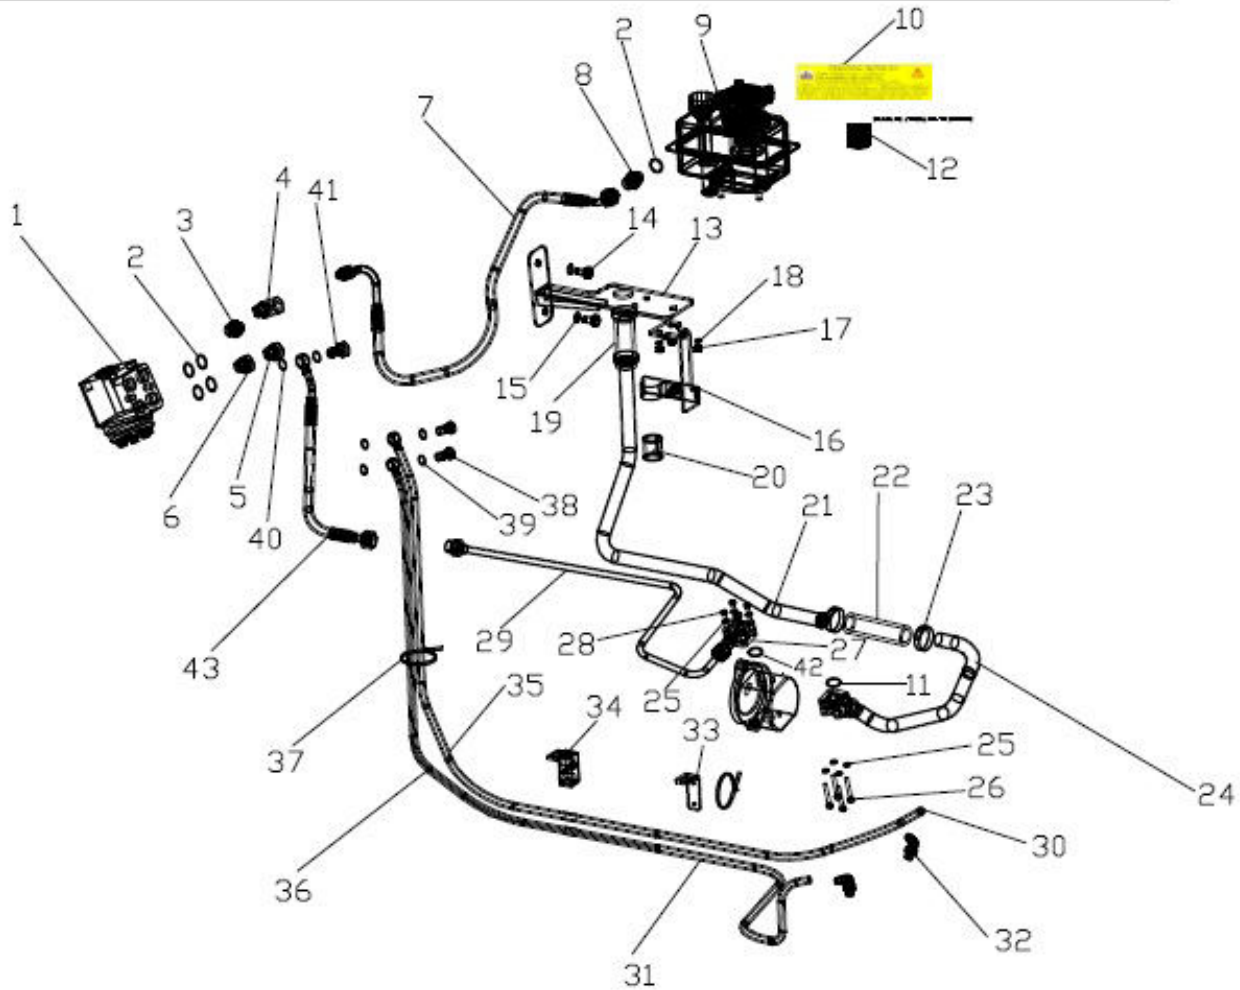

10130A-1/2

STEERING TANK ASSY.

Sr.	Model	Item Code	Description	Qty	Int.	Remarks	Cut Off
1	Solis-75,90 CRDI MODELS	40000741AA	CCC STEERING UNIT	1			
2	Solis-75,90 CRDI MODELS	10012579AB	BONDED SEAL FOR 1/2 BSP	5			
3	Solis-75,90 CRDI MODELS	10022135AC	ADOPTER M18X1.5/G1/2A	1		INTERCHANGEABLE WITH 10039266AB (ROHS)	
3	Solis-75,90 CRDI MODELS	10039266AB	ADOPTER M18X1.5/ & G-1/2" A	1		(ROHS) INTERCHANGEABLE WITH 10022135AC	
4	Solis-75,90 CRDI MODELS	10082802AA	ADOPTOR FOR FLEXIBLE PIPE FROM STEERING	1		INTERCHANGEABLE WITH 10082802AB (ROHS)	
4	Solis-75,90 CRDI MODELS	10082802AB	Adaptor for flexible pipe from steering	1	YES	(ROHS) INTERCHANGEABLE WITH