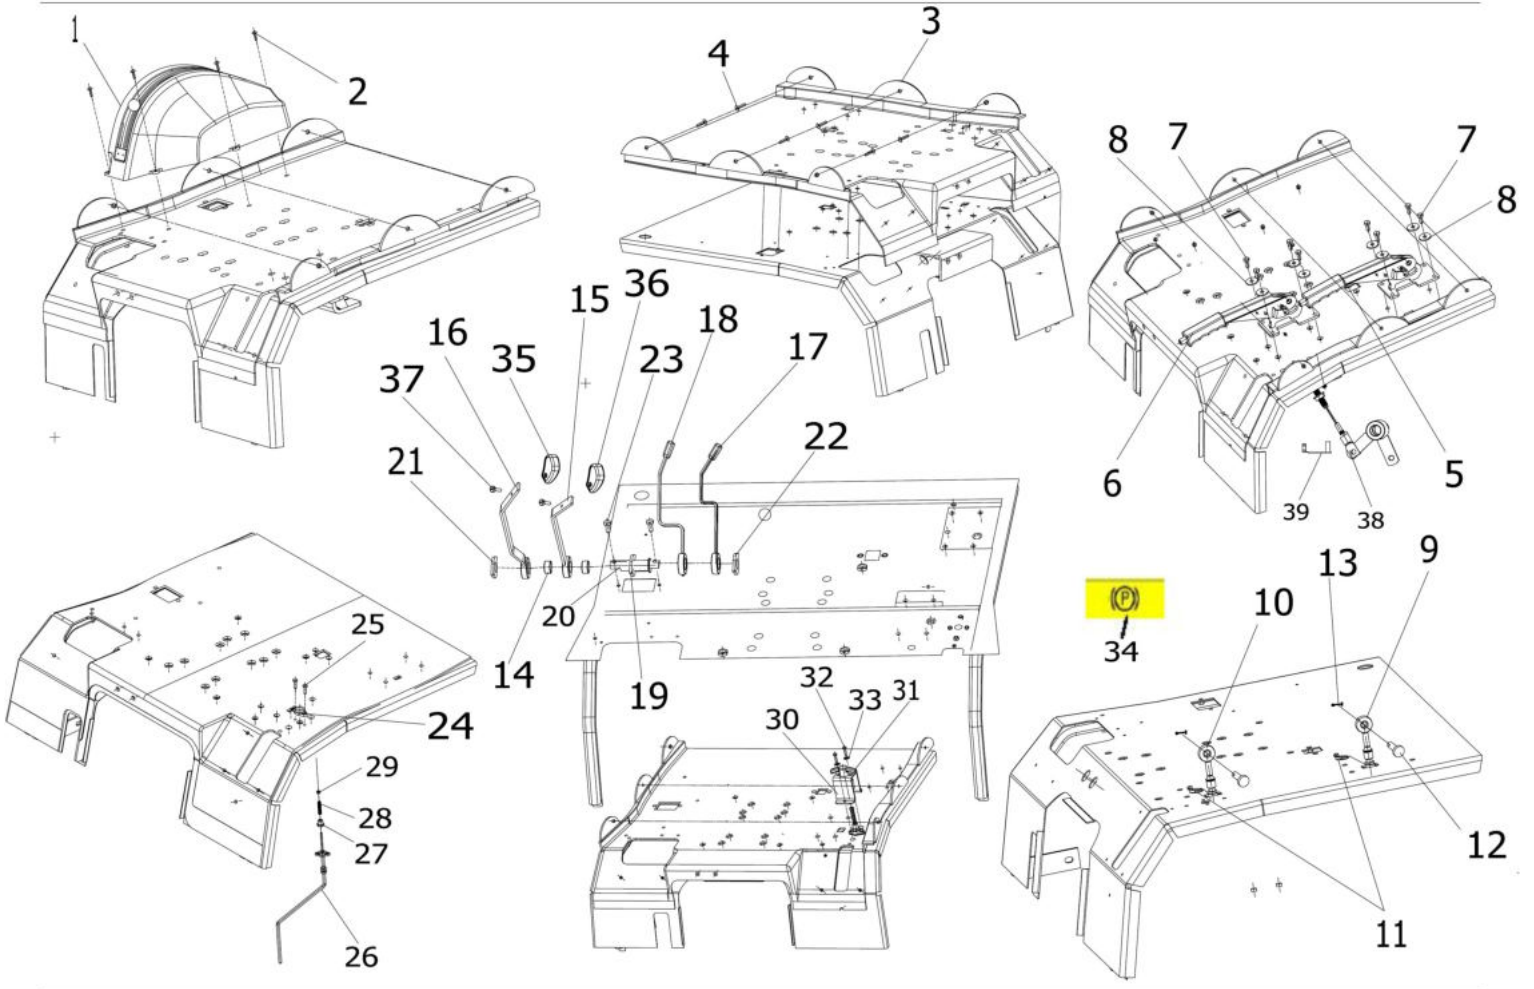

32190A-1-1

REAR FLOOR ASSY.

Sr.	Model	Item Code	Description	Qty	Int.	Remarks	Cut Off
1	Solis-75,90 CRDI WITH INHOUSE AC CABIN MODELS	10082255BB	OPERATING SECTOR COVER	1			
2	Solis-75,90 CRDI WITH INHOUSE AC CABIN MODELS	20004174AC	TRUSS HEAD MACHINE SCREW M4x16	4		INTERCHANGEABLE WITH 200000427A (ROHS)	
2	Solis-75,90 CRDI WITH INHOUSE AC CABIN MODELS	200000427A	TRUSS HEAD MACHINE SCREW M4X20	4		(ROHS) INTERCHANGEABLE WITH 20004174AC	
3	Solis-75,90 CRDI WITH INHOUSE AC CABIN MODELS	10082238BA	FLOOR MAT REAR	1			
4	Solis-75,90 CRDI WITH INHOUSE AC CABIN MODELS	20003931AA	CROSS SLOTTED TRUSS HEAD SCREW M6	6