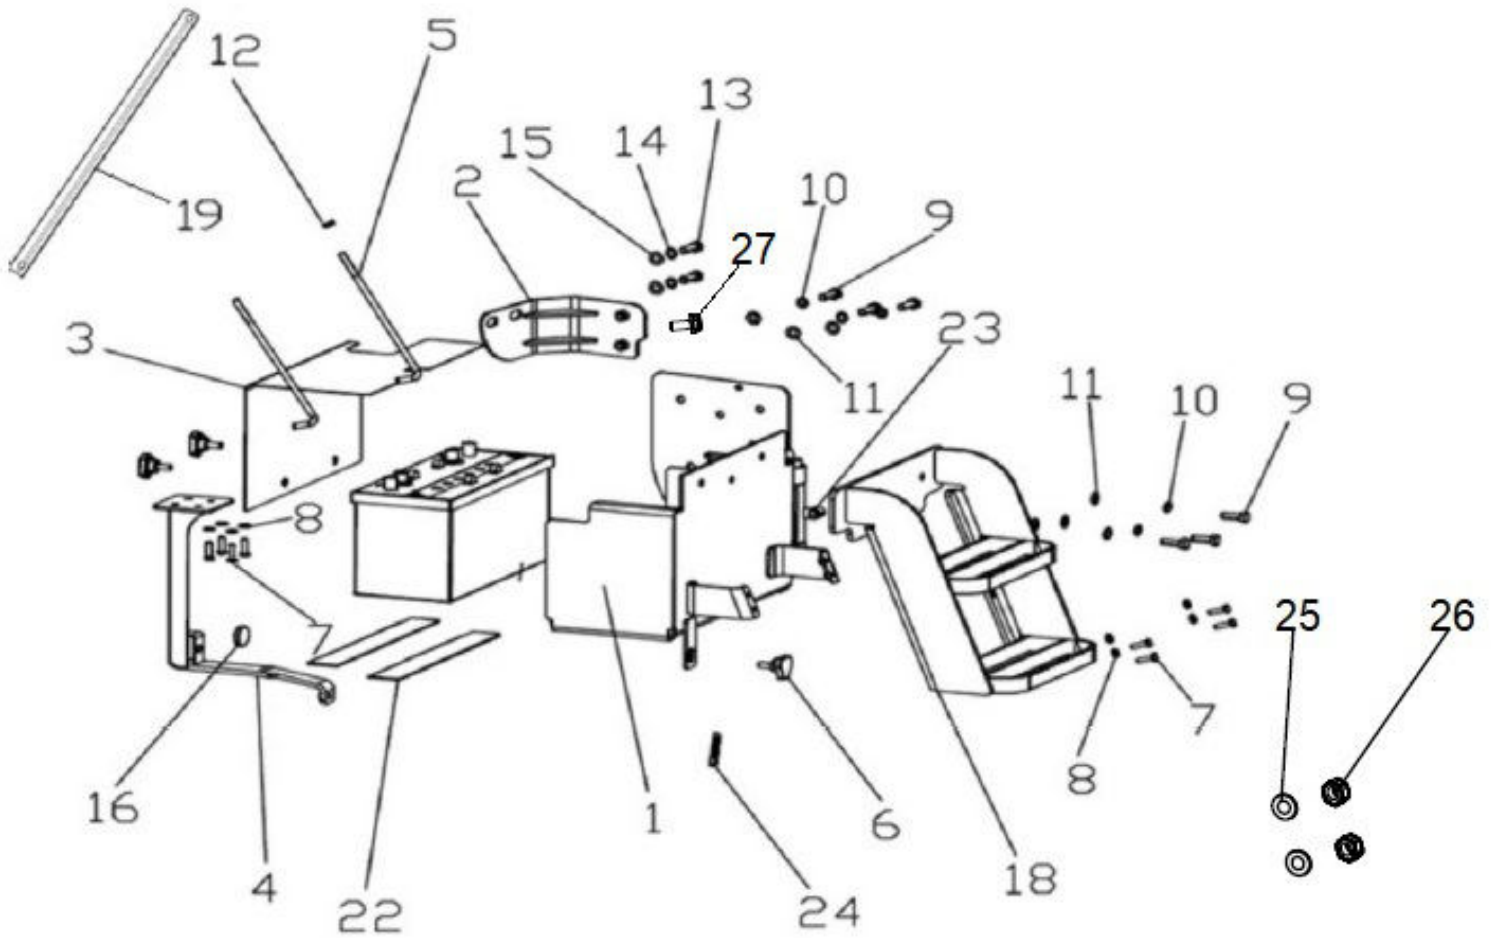

32520A-1/1

BATTERY BOX ASSY

Sr.	Model	Item Code	Description	Qty	Int.	Remarks	Cut Off
1	Solis-75,90 CRDI WITH H-TYPE AC CABIN MODELS	10068537AC	BATTER BOX ASSY	1			
1	Solis-75,90 CRDI WITH H-TYPE AC CABIN MODELS	300035779C	BATTERY BOX ASSY	1	NO	10067999AA, 10068537AC INTERCHANGE ABLE AS A SET WITH 10067999AB, 300035779C, 04030600008,2 0003355AB	FOR EU MODELS- MEMSYKDHRA KH04747 FOR NON EU MODELS- AYIDS836390W 10
2	Solis-75,90 CRDI WITH H-TYPE AC CABIN MODELS	10068545AA	FRONT SUPPORT PLATE ASSY FOR BATTERY BOX	1		DELETE FOR IMPLEMENT 300035779C	FOR EU MODELS- MEMSYKDHRA KH04747 FOR NON EU MODELS-