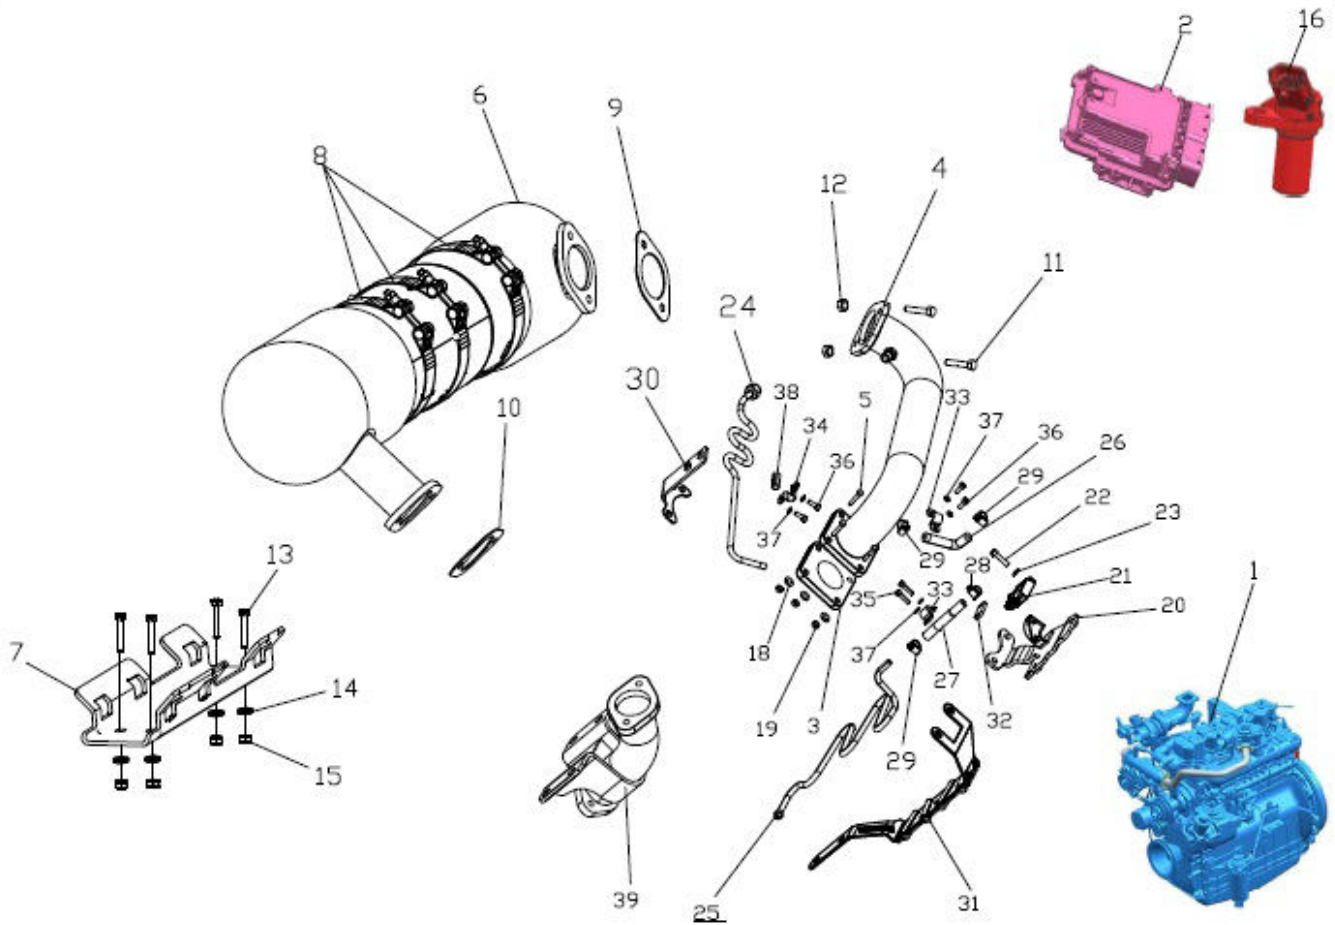

03120A-1/2

ENGINE PRESSURE SENSOR'S

Sr.	Model	Item Code	Description	Qty	Int.	Remarks	Cut Off
1	Solis-75,90 CRDI MODELS	10017879AD	ENGINE ASSY 90HP CRDI UW4105DC36H1H3C	1			
2	Solis-75,90 CRDI MODELS	800410038A	ECU. Assy. EDC 17C53(non-ETK) BOSCH CRS	1			
3	Solis-75,90 CRDI MODELS	903405098A	GASKET_Ex. Elbow (outlet) CRDI	1			
4	Solis-75,90 CRDI MODELS	900414025C	INTERMEDIATE PIPE ELBOW TO DOC	1			
5	Solis-75,90 CRDI MODELS	703414094A	SPECIAL BOLT M8	4			
6	Solis-75,90 CRDI MODELS	803414016A	CATCON ASSY. CRDI_90HP (STAGE- IIIB)	1			
7	Solis-75,90 CRDI MODELS	900414113A	BRACKET FOR DOC/POC (CRDI)	1		INTERCHANGE ABLE WITH 900414113B (ROHS)