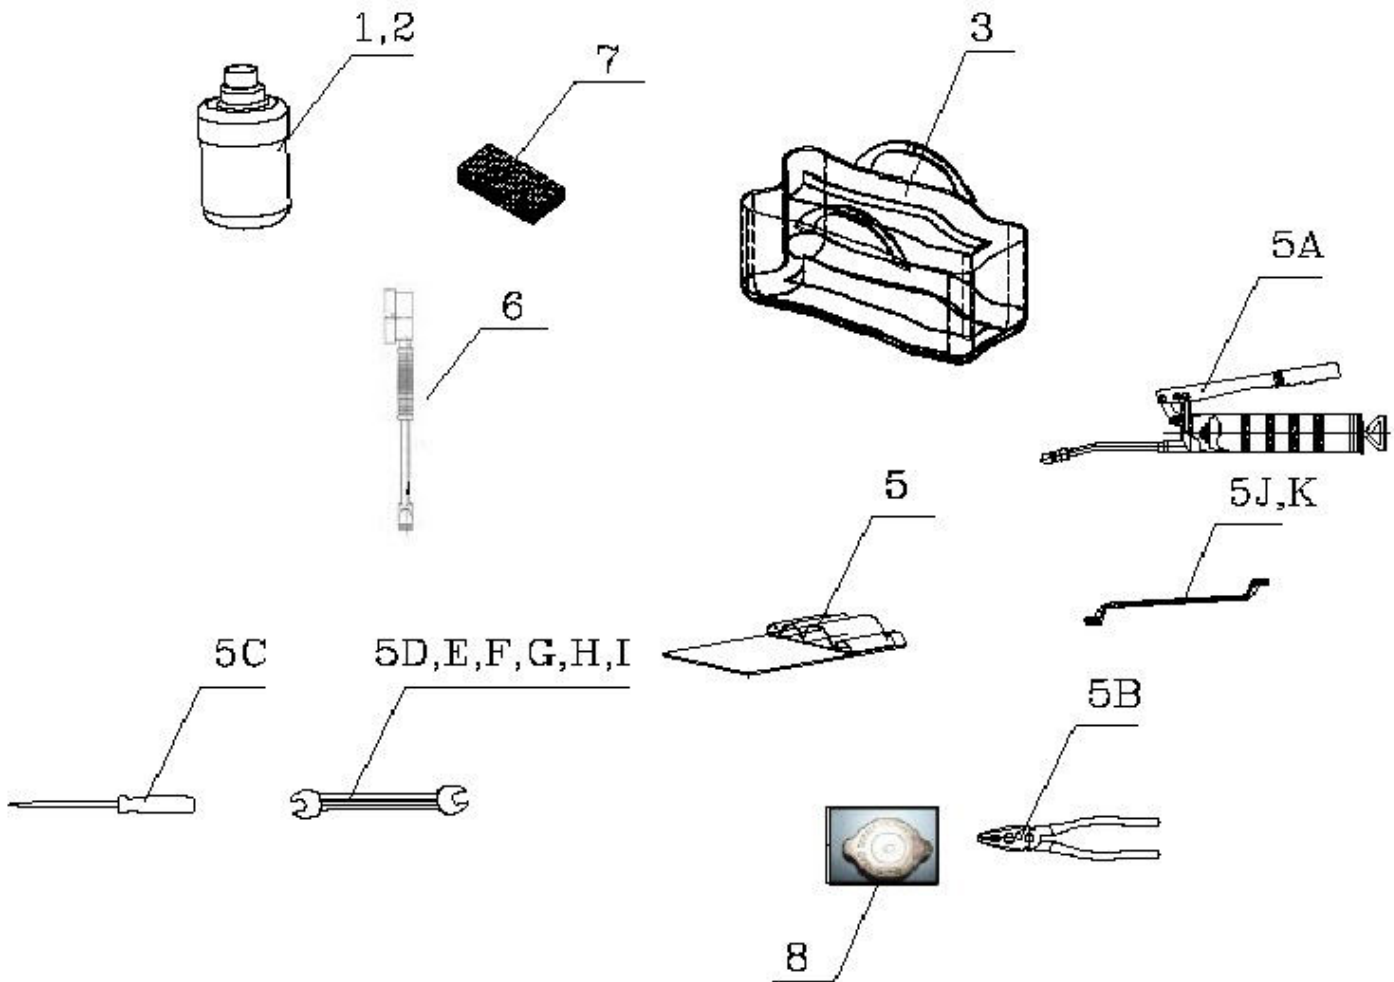

31110A-1/1

ACCESSORIES

Sr.	Model	Item Code	Description	Qty	Int.	Remarks	Cut Off
1	Solis-75,90 CRDI MODELS	10004801AA	PRIMARY FILTER ELEMENT	3			
2	Solis-75,90 CRDI MODELS	10004802AB	SECONDARY FILTER ELEMENT	3			
3	Solis-75,90 CRDI MODELS	042100905AA	TOOL KIT BAG (EMPTY)	1		INTERCHANGE ABLE WITH 20005037AA (ROHS)	
3	Solis-75,90 CRDI MODELS	20005037AA	TOOL KIT BAG (EMPTY)	1		(ROHS) INTERCHANGE ABLE WITH 042100905AA	
4	Solis-75,90 CRDI MODELS	10026351AA	ENGINE OIL 15W40	10.75		IN LIT	
5	Solis-75,90 CRDI MODELS	10005331AB	HAND TOOL KIT	1		SET