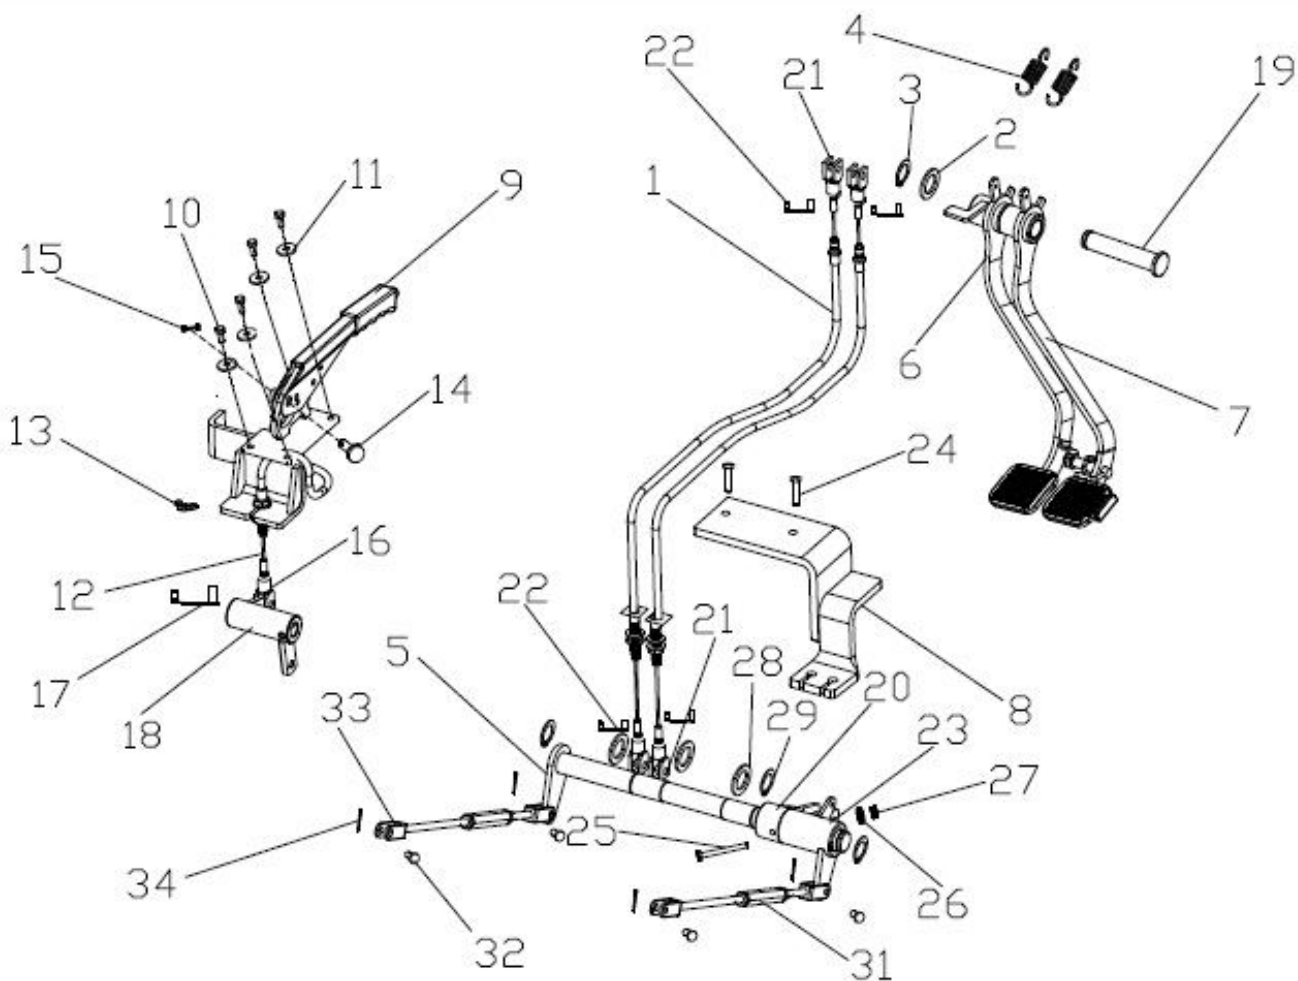

17120A-1/2

BRAKE CABLE ASSY.

Sr.	Model	Item Code	Description	Qty	Int.	Remarks	Cut Off
1	Solis-75,90 CRDI MODELS	10083143AB	SERVICE BRAKE CALBE	2			
2	Solis-75,90 CRDI MODELS	10006738AB	WASHER [BRACKE PEDAL]	1			
3	Solis-75,90 CRDI MODELS	20002549AA	CIRCLIP 25*1.2N,IS:3075 [PART-1]	1			
4	Solis-75,90 CRDI MODELS	10010523AB	TENSION SPRING (BRAKE ASSY.)	2			
5	Solis-75,90 CRDI MODELS	10082156AA	BRAKE PEDAL SHAFT	1			
5	Solis-75,90 CRDI MODELS	10082156BA	BRAKE PEDAL SHAFT	1	NO		MEMKZLFU5270 90W
6	Solis-75,90 CRDI MODELS	10017530AB	BRAKE PEDAL ASSY LEFT	1			
6	Solis-75,90 CRDI MODELS	10017530AD	BRAKE PEDAL ASSY LEFT	1