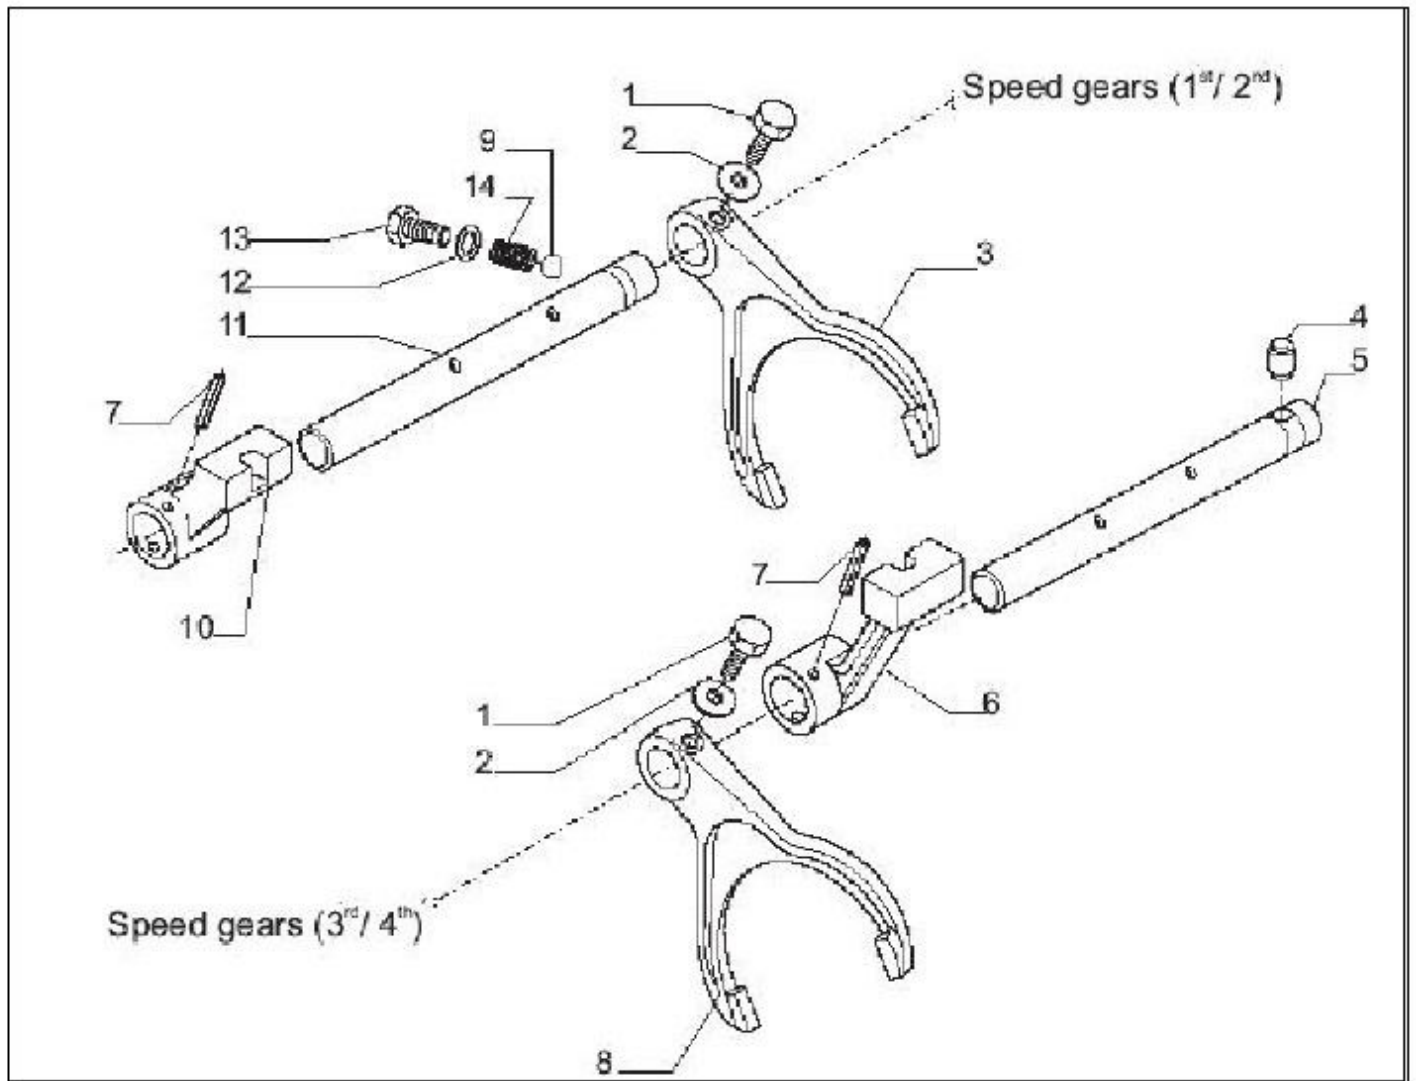

06130A-1/1

SPEED GEAR INNER CONTROLS

Sr.	Model	Item Code	Description	Qty	Int.	Remarks	Cut Off
1	Solis-75,90 CRDI MODELS	10081371AA	BOLT	2			
2	Solis-75,90 CRDI MODELS	10081372AA	WASHER	2			
3	Solis-75,90 CRDI MODELS	10081373AA	FORK 1 ST-2ND	1			
4	Solis-75,90 CRDI MODELS	10081374AA	LOCK PIN	1			
5	Solis-75,90 CRDI MODELS	10081375AA	ROD 3RD-4TH	1		Alternate Part Code is 10013963AA	
6	Solis-75,90 CRDI MODELS	10081376AA	BLOCK	1			
7	Solis-75,90 CRDI MODELS	10081377AA	PIN D6X30	2			
8	Solis-75,90 CRDI MODELS	10081378AA	FORK 3RD-4TH	1			
9	Solis-75,90 CRDI MODELS	10081379AA	BALL D.3/8	2