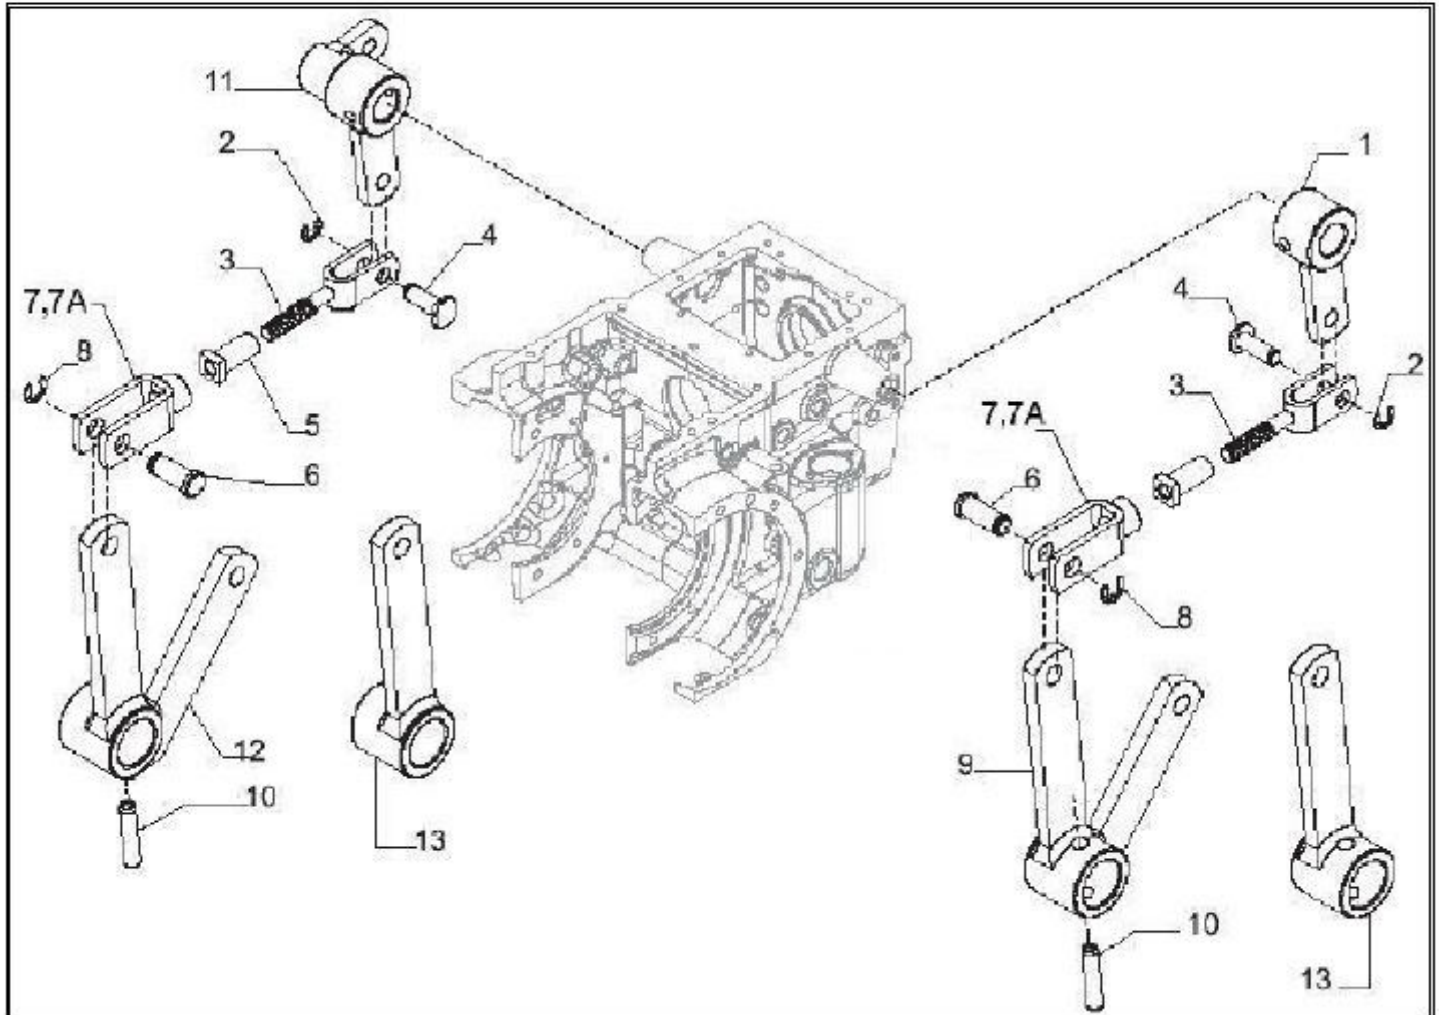

09130A-1/1

HANDBRAKES CONTROL

Sr.	Model	Item Code	Description	Qty	Int.	Remarks	Cut Off
1	Solis-75,90 CRDI MODELS	10081338AA	HANDBRAKE LEVER RH	1			
2	Solis-75,90 CRDI MODELS	10081339AA	ELASTIC RING D.8	2			
3	Solis-75,90 CRDI MODELS	10081340AA	BRAKE ROD	2			
4	Solis-75,90 CRDI MODELS	10081341AA	BRAKE ROD PIN D. 10X28	2			
5	Solis-75,90 CRDI MODELS	10081342AA	NUT	2			
6	Solis-75,90 CRDI MODELS	10081343AA	BRAKE ROD PIN D.12,5X31	2			
7	Solis-75,90 CRDI MODELS	10081344AA	HANDBRAKE NUT	2			
7A	Solis-75,90 CRDI MODELS	10011537AA	HANDBRAKE BRACKET	2	NO		
8	Solis-75,90 CRDI MODELS	10081345AA	ELASTIC RING D.9	2