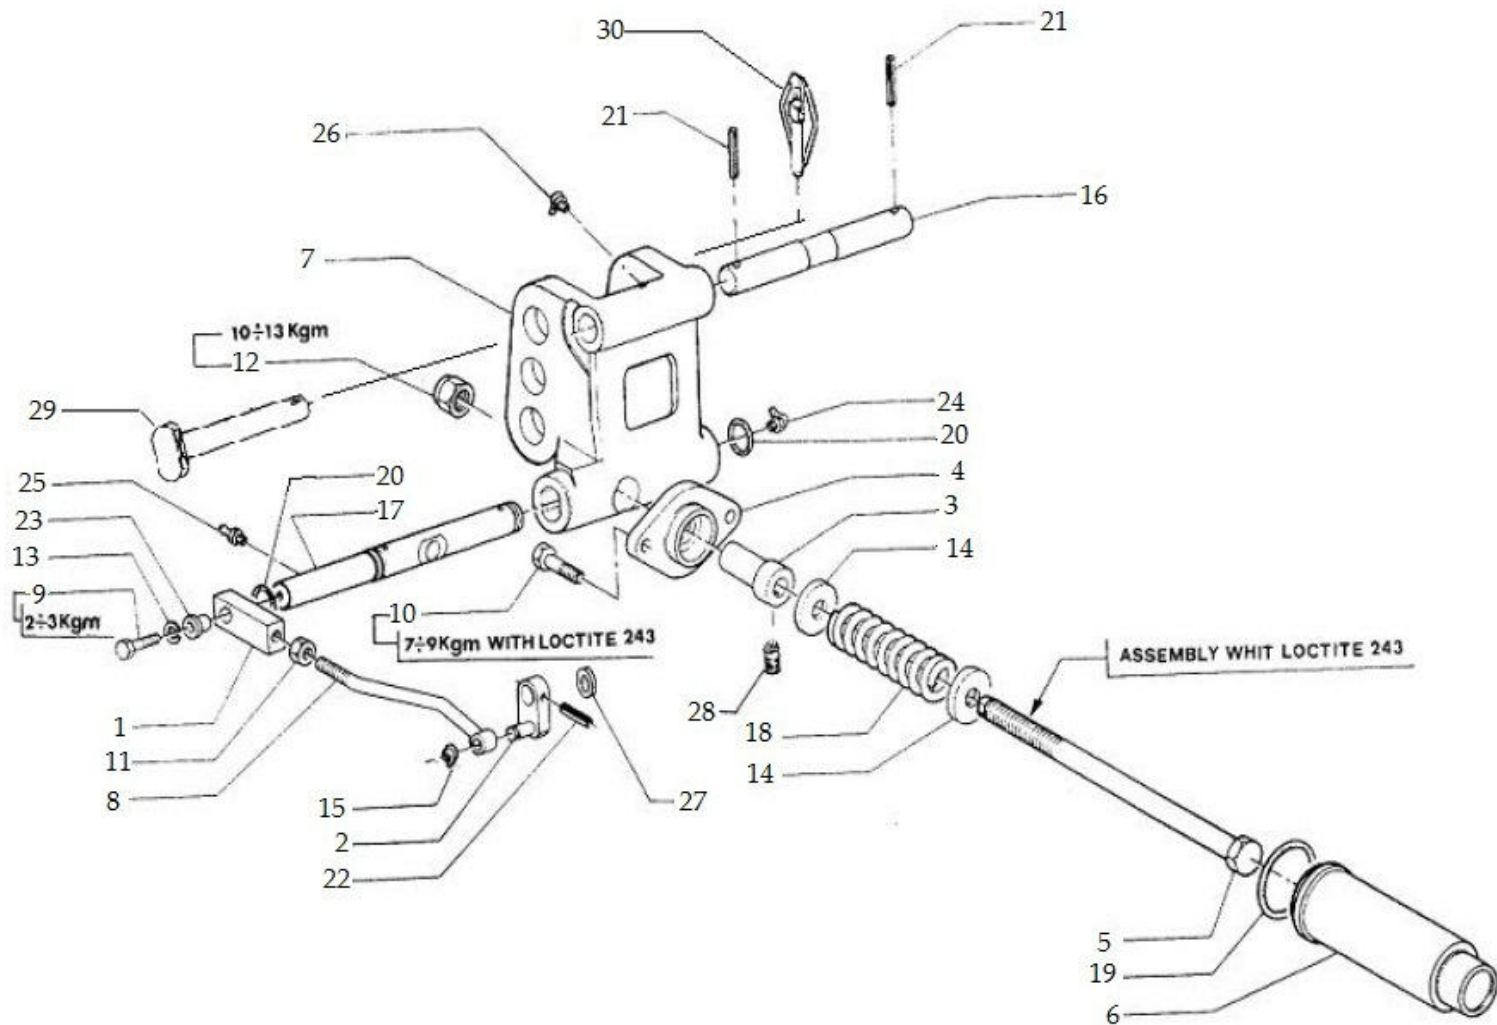

10440A-1-1

SUPPORT TOP LINK ASSY

Sr.	Model	Item Code	Description	Qty	Int.	Remarks	Cut Off
1	Solis-90 CRDI MODELS WITH 10085928AA MITA LIFT WITH FLOW CONTROL VALVE	10081049AA	PLATE	1		CHILD PART OF 10085928AA	
2	Solis-90 CRDI MODELS WITH 10085928AA MITA LIFT WITH FLOW CONTROL VALVE	10081050AA	LEVER	1		CHILD PART OF 10085928AA	
3	Solis-90 CRDI MODELS WITH 10085928AA MITA LIFT WITH FLOW CONTROL VALVE	10081051AA	ROLLER	1		CHILD PART OF 10085928AA	
4	Solis-90 CRDI MODELS WITH 10085928AA MITA LIFT WITH FLOW CONTROL VALVE	10081052AA	FLANGE	1		CHILD PART OF 10085928AA