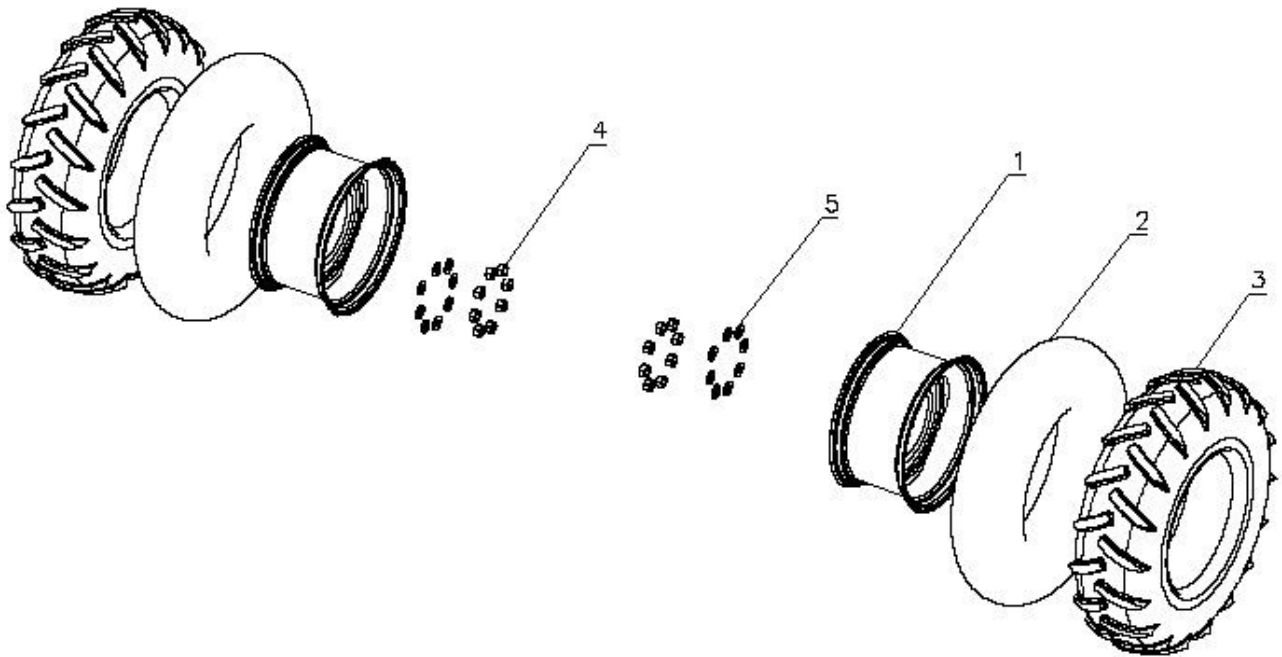

26110A-1/1

WHEELS & TYRES -REAR

Sr.	Model	Item Code	Description	Qty	Int.	Remarks	Cut Off
1	Solis-75,90 CRDI MODELS (WITH 18.4*30 TYRE)	10080952AA	REAR AXLE WHEEL RIM WITH CARRARO TRANSMISSION (RIM W15LX30)-SILVER PAINTED	2		WITH 18.4*30 TYRE	
1	Solis-75,90 CRDI MODELS (WITH 18.4*30 TYRE)	10080907AA	REAR AXLE WHEEL RIM WITH CARRARO TRANSMISSION (UNPAINTED)	2		WITH 18.4*30 TYRE	
1	Solis-75,90 CRDI MODELS (REAR WHEEL VARIANT ROW CROP)	10068879AA	REAR WHEEL RIM DW12X38 UNPAINTED	2		REAR WHEEL VARIANT ROW CROP	
1	Solis-75,90 CRDI MODELS	10086663AA	WHEEL RIM W7X36(SILVER)	2			
1	Solis-75,90 CRDI MODELS	300078020A	WHEEL RIM W7X36(SILVER) IN HOUSE	2	YES		FOR NO EU MODELS- CYIDG796492W 10, FOR EU MODELS- MEMSYFDHRKJ