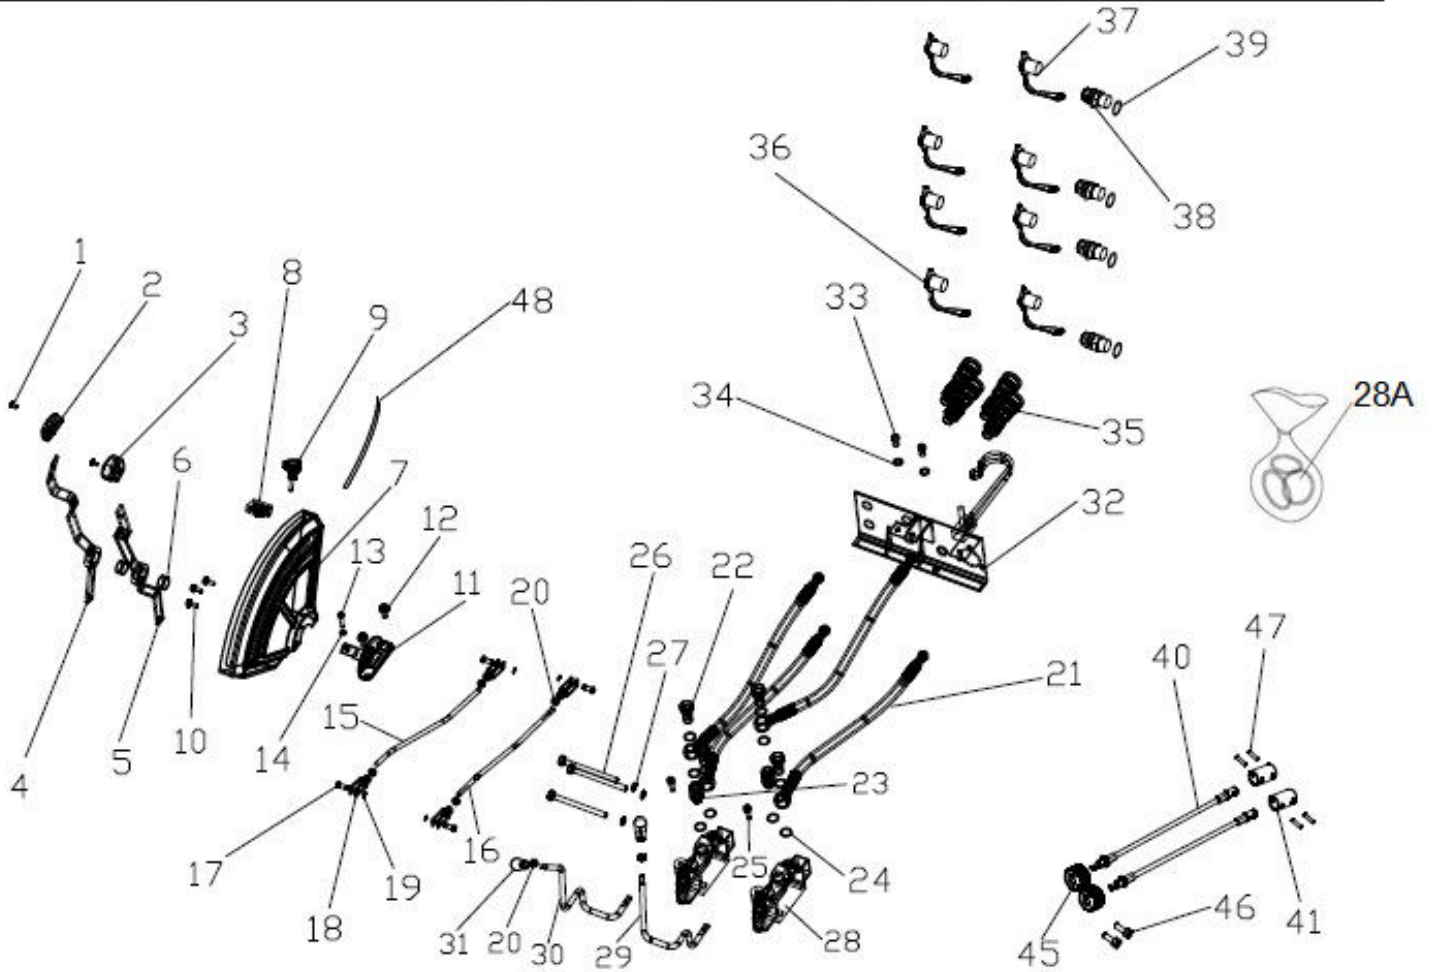

11110A-1/2

DCV OPERATING SECTOR ASSEMBLY

Sr.	Model	Item Code	Description	Qty	Int.	Remarks	Cut Off
1	Solis-75,90 CRDI MODELS	20003749AC	SLOTTED FLAT HD TAPPING SCREW ST 6.3, L1	2			
2	Solis-75,90 CRDI MODELS	10080283AD	KNOB POSITION LEVER	1		INTERCHANGEABLE WITH 10080283AE (ROHS)	
2	Solis-75,90 CRDI MODELS	10080283AE	KNOB POSITION LEVER	1	YES	(ROHS) INTERCHANGEABLE WITH 10080283AD	
3	Solis-75,90 CRDI MODELS	10080284AD	KNOB DRAFT LEVER	1		INTERCHANGEABLE WITH 10080284AE (ROHS)	
3	Solis-75,90 CRDI MODELS	10080284AE	KNOB DRAFT LEVER	1	YES	(ROHS) INTERCHANGEABLE WITH