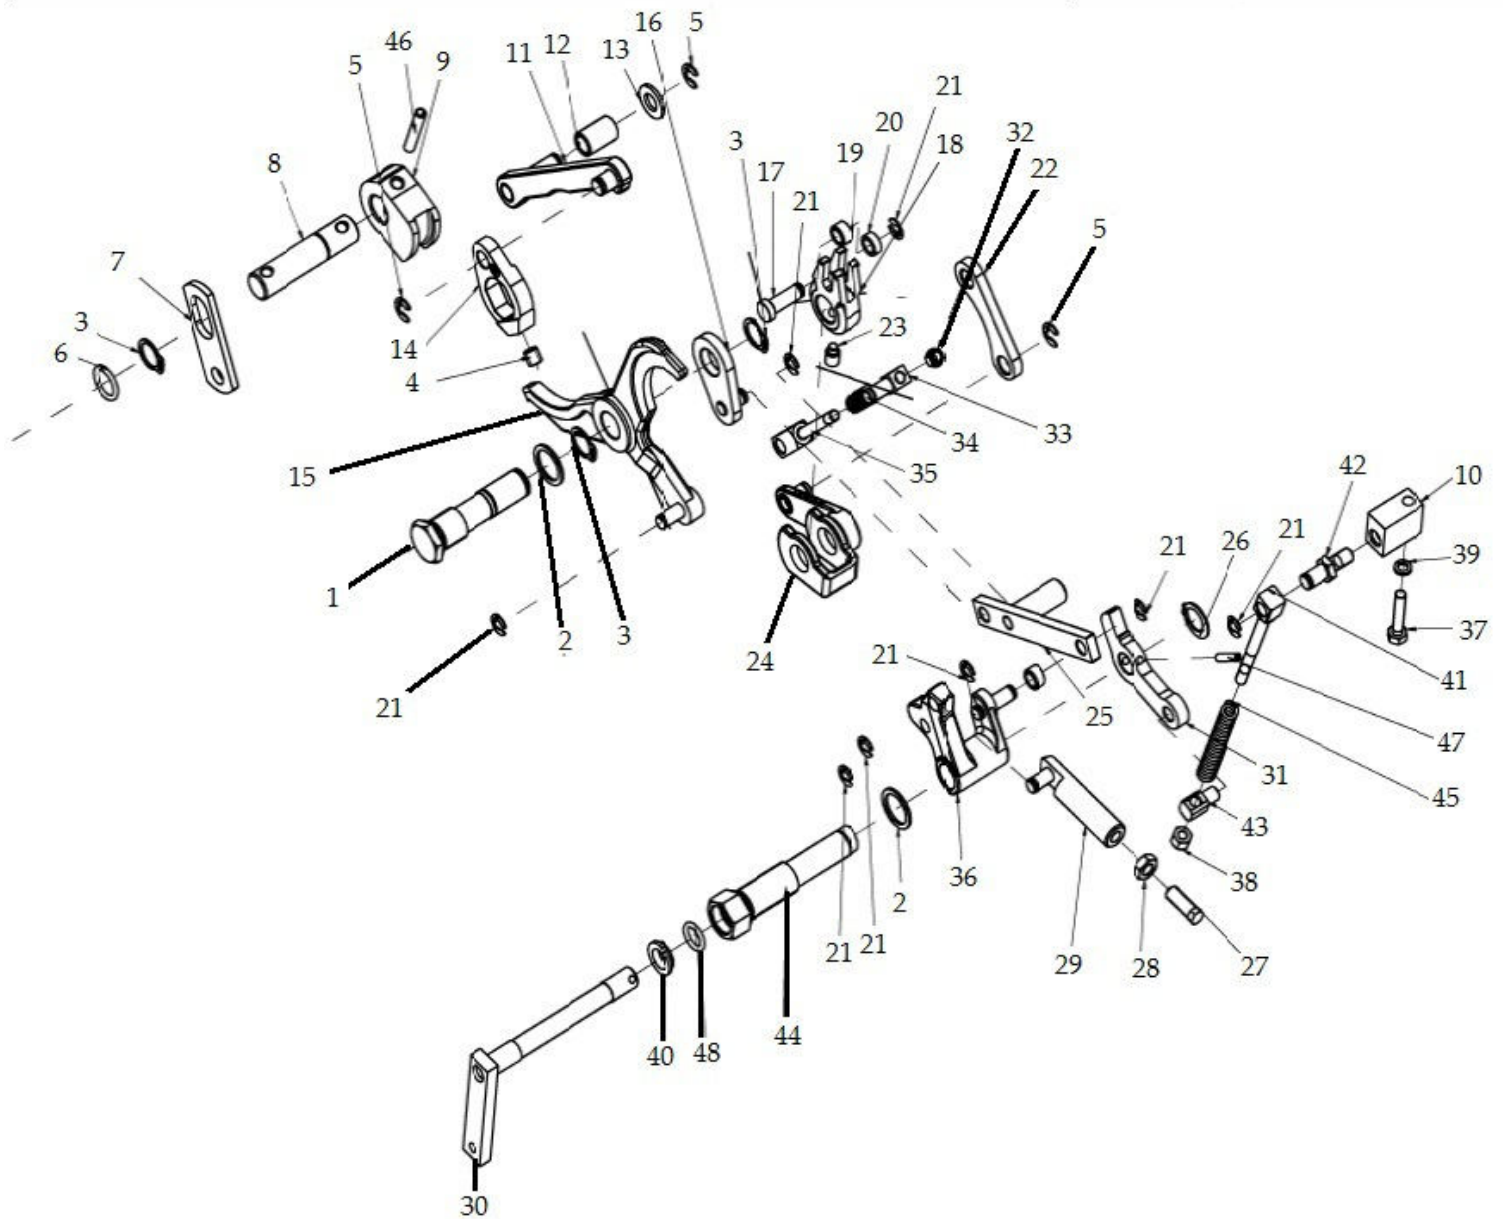

10180A-1-1

INTERNAL LEVER ASSY.

Sr.	Model	Item Code	Description	Qty	Int.	Remarks	Cut Off
1	Solis-75,90 CRDI MODELS	10081014AA	PIN	1		CHILD PART OF 10082714AA AND 10082714AB	
2	Solis-75,90 CRDI MODELS	10081015AA	WASHER	2		CHILD PART OF 10082714AA AND 10082714AB	
3	Solis-75,90 CRDI MODELS	10081016AA	SEEGER E16 UNI7435	3		CHILD PART OF 10082714AA AND 10082714AB	
4	Solis-75,90 CRDI MODELS	10081017AA	SCREW M8x8 UNI 5929	1		CHILD PART OF