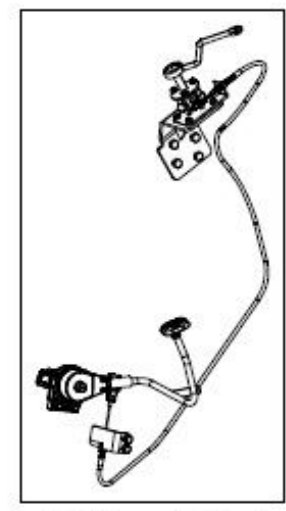

22110A-1/1

ACCELERATOR ASSEMBLY

ASSY. VIEW

Sr.	Model	Item Code	Description	Qty	Int.	Remarks	Cut Off
1	Solis-75,90 CRDI MODELS	10067812AA	ACC MTG BKT ASSY	1			
2	Solis-75,90 CRDI MODELS	10017988AC	HAND ACCLERATOR WIRE FOR CRDI MODEL	1			
2	Solis-75,90 CRDI MODELS	10017988AD	HAND ACCLERATOR WIRE FOR CRDI MODEL	1			
3	Solis-75,90 CRDI MODELS	10017920AB	HAND ACCELERATOR ASSY. CRDI MODEL	1			
3A	Solis-75,90 CRDI MODELS WITH INHOUSE CABIN WITH 3000KG LIFT	10068131AD	HANDLE ASSY FOR HAND ACC.	1			
3A	Solis-75,90 CRDI MODELS WITH INHOUSE CABIN WITH 3000KG LIFT	10094725AA	HANDLE ASSY FOR HAND ACC FOR CRDI-90	1	YES		MEMJYDF583139W
3A	Solis-90 CRDI MODELS	10068131AC	HANDLE ASSY FOR HAND ACC.	1