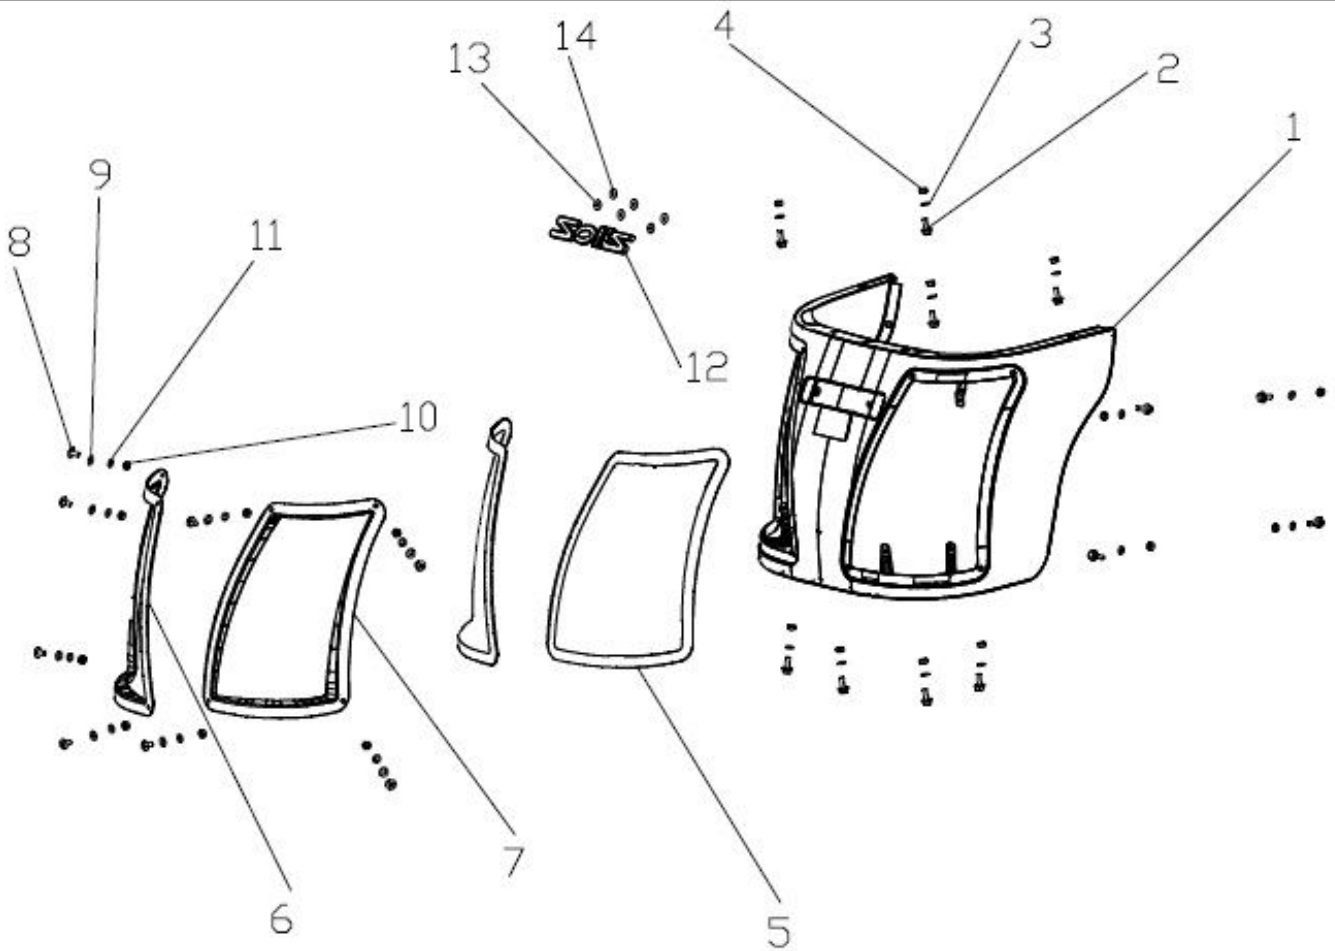

15130A-1/1

FRONT MESH ASSEMBLY

Sr.	Model	Item Code	Description	Qty	Int.	Remarks	Cut Off
1	Solis-75,90 CRDI MODELS	10017403AE	FRONT MESH ASSY 90HP DEUTZ	1			
1	Solis-75,90 CRDI MODELS	10017403AF	FRONT MESH ASSY 90HP DEUTZ	1			
2	Solis-75,90 CRDI MODELS	20003519AA	HEX FLANGE SCREW M8*1.25*20-8.8 SA2JS	12		INTERCHANGEABLE WITH 20005539AA (ROHS)	
2	Solis-75,90 CRDI MODELS	20005539AA	HEX FLANGE SCREW M8*1.25*20-8.8 SA4GS	12	YES	(ROHS) INTERCHANGEABLE WITH 20003519AA	
3	Solis-75,90 CRDI MODELS	04030400008	SPRING WASHER B-8	12		INTERCHANGEABLE WITH 20005517AA (ROHS)