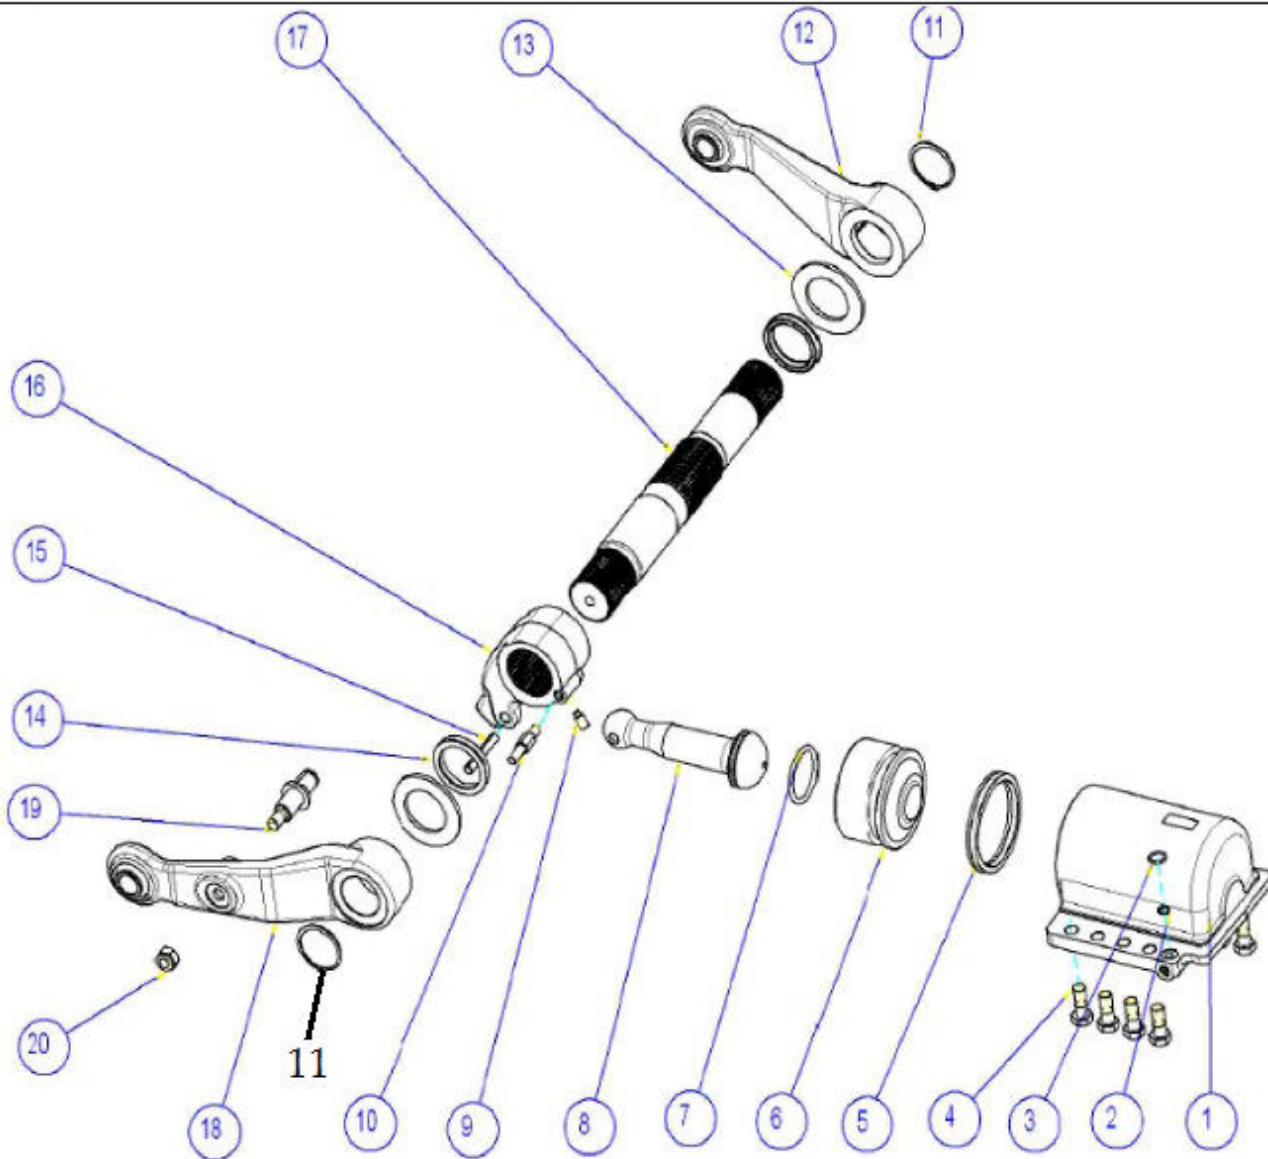

10132A-1-1

CYLINDER ASSY.

Sr.	Model	Item Code	Description	Qty	Int.	Remarks	Cut Off
1	Solis-75,90 CRDI MODELS	10080997AA	CYLINDER M60 WITH PLUG	1		CHILD PART OF 10082714AA AND 10082714AB	
2	Solis-75,90 CRDI MODELS	10080998AA	SPECIAL WASHER	1		CHILD PART OF 10082714AA AND 10082714AB	
3	Solis-75,90 CRDI MODELS	10080999AA	OR D=15.54X2.62 SH90	1		CHILD PART OF 10082714AA AND 10082714AB	
4	Solis-75,90 CRDI MODELS	10081000AA	SCREW M14X35 UNI5739 8.8	8		CHILD PART OF