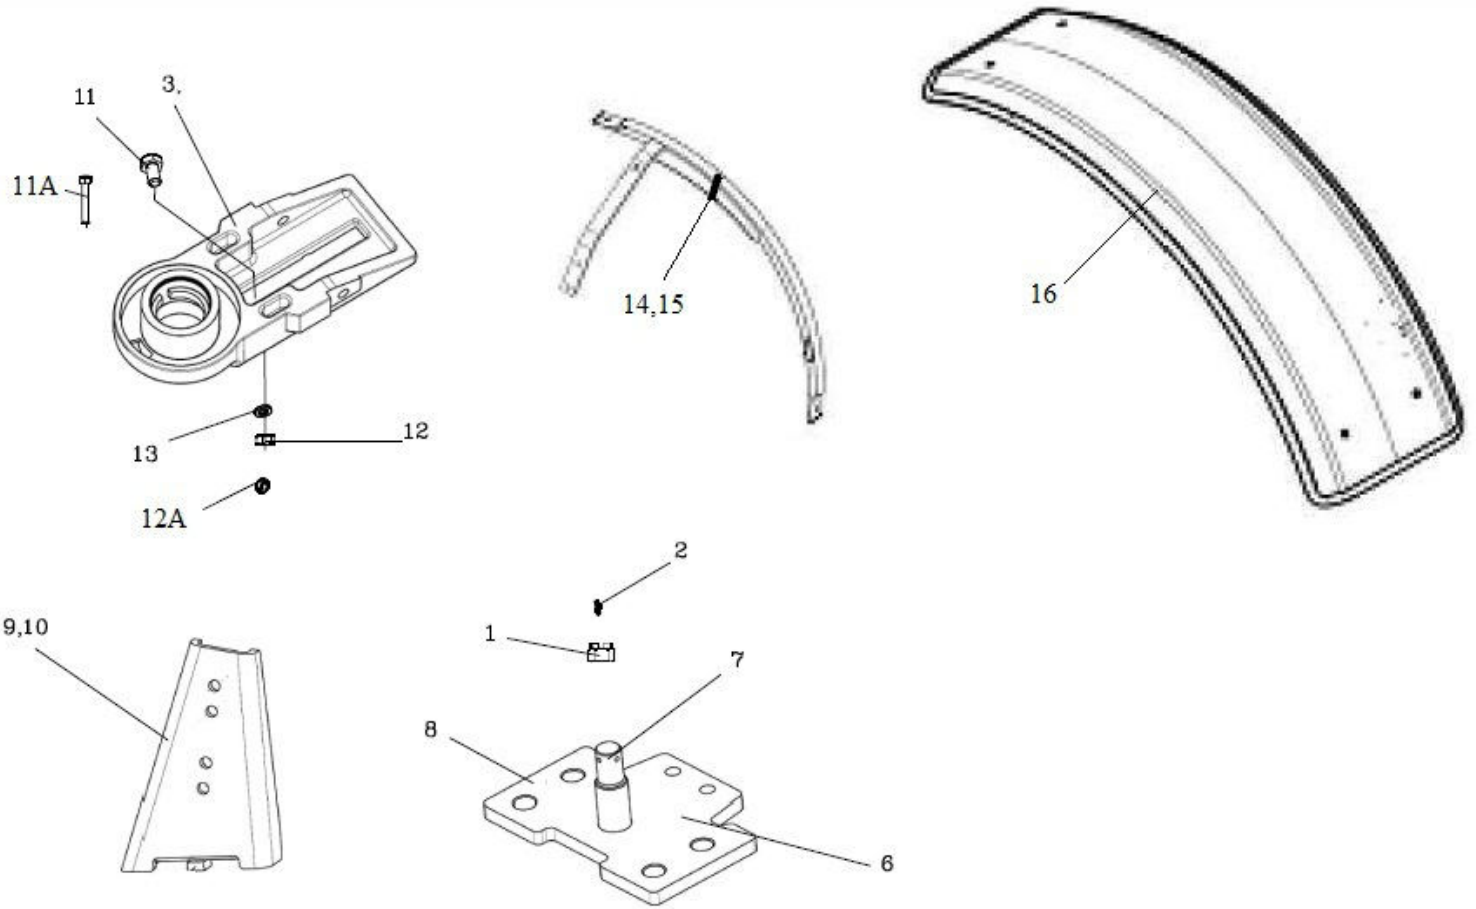

14121A-1-1

FRONT MUD GUARD & BASE PLATE ASSY

Sr.	Model	Item Code	Description	Qty	Int.	Remarks	Cut Off
1	Solis-75,90 CRDI MODELS EXCEPT HISARLAR CABIN	20005028AA	HEX NYLOCK NUT (M20X1.5)	2			
1	Solis-75,90 CRDI MODELS EXCEPT HISARLAR CABIN	20005330AA	CASTLE NUT M20X1.5 IS:2232	2	NO	INTERCHANGEABLE WITH 20005330AB (ROHS)	MEMDYFDF584 136W
1	Solis-75,90 CRDI MODELS EXCEPT HISARLAR CABIN	20005330AB	CASTLE NUT M20X1.5 IS:2232	2		(ROHS) INTERCHANGEABLE WITH 20005330AA	
2	Solis-75,90 CRDI MODELS EXCEPT HISARLAR CABIN	04010104040	SPLIT PIN DIA 4*40	2		INTERCHANGEABLE WITH 20005449AA (ROHS)	
2	Solis-75,90 CRDI MODELS EXCEPT HISARLAR CABIN	20005449AA	SPLIT PIN DIA 4*40	2	YES	(ROHS) INTERCHANGEABLE WITH