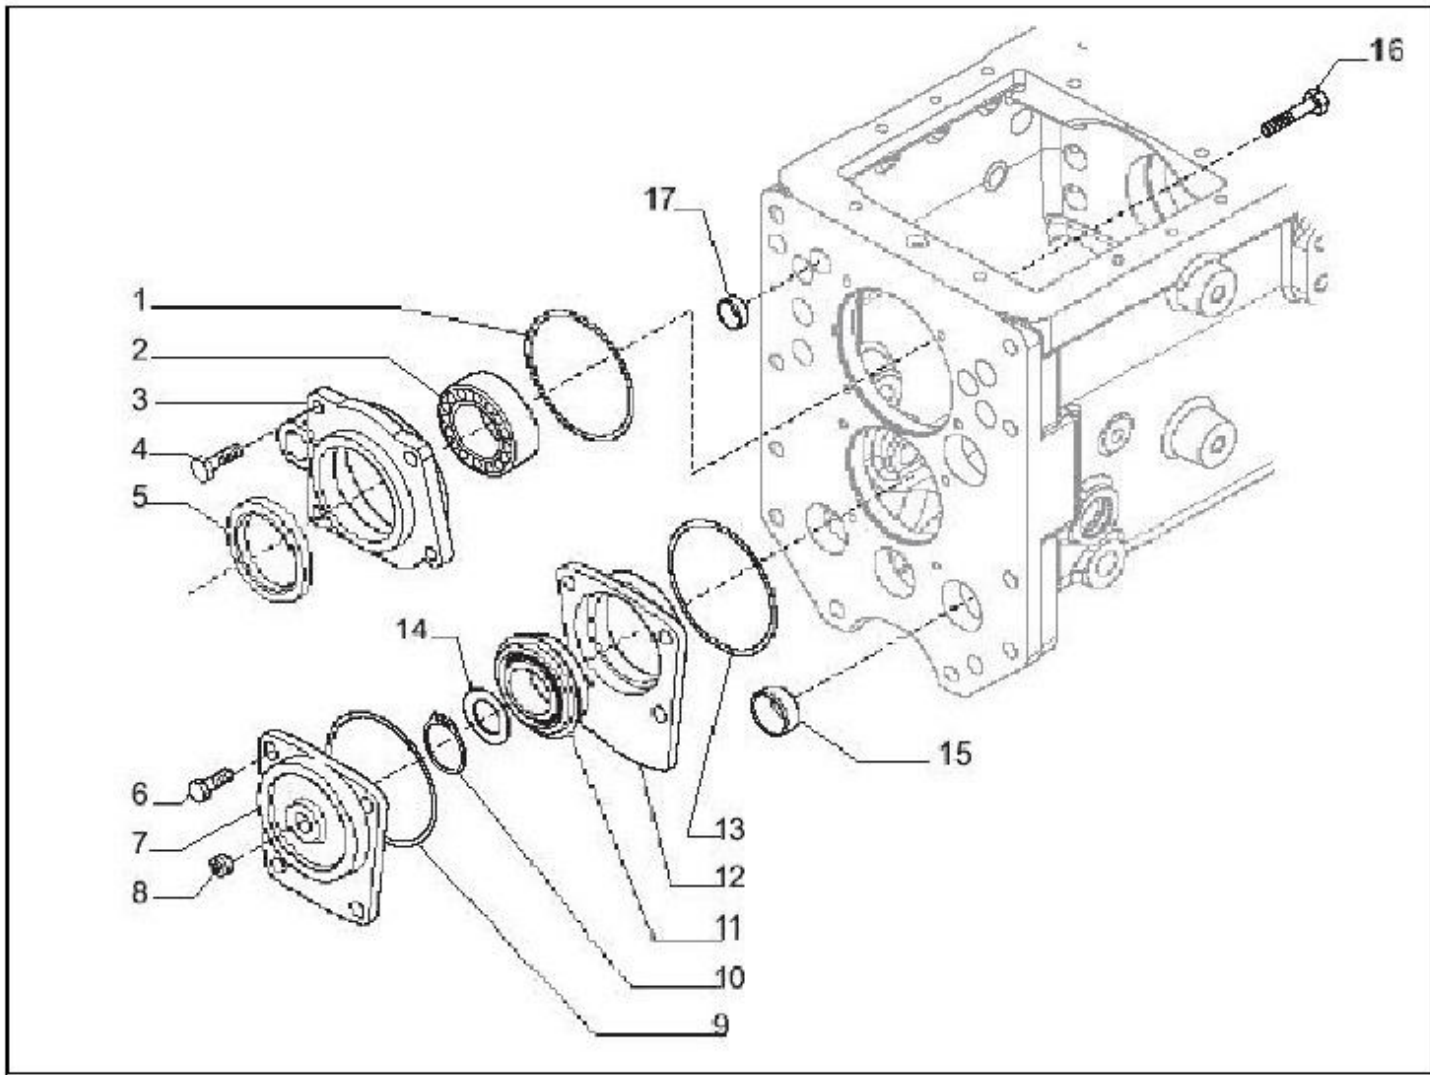

05120A-1/1

TRANSMISSION FRONT COVERS

Sr.	Model	Item Code	Description	Qty	Int.	Remarks	Cut Off
1	Solis-75,90 CRDI MODELS	10081159AA	O.RING	1			
2	Solis-75,90 CRDI MODELS	10081160AA	BEARING	1			
2	Solis-75,90 CRDI MODELS	10083409AA	BEARING	1	YES		
4	Solis-75,90 CRDI MODELS	10081144AA	BOLT M8X25	4			
5	Solis-75,90 CRDI MODELS	10081162AA	SEAL RING	1			
6	Solis-75,90 CRDI MODELS	10081163AA	BOLT M8X30	4			
7	Solis-75,90 CRDI MODELS	10081164AA	COVER	1			
8	Solis-75,90 CRDI MODELS	10081165AA	PLUG M 12X1.5	1