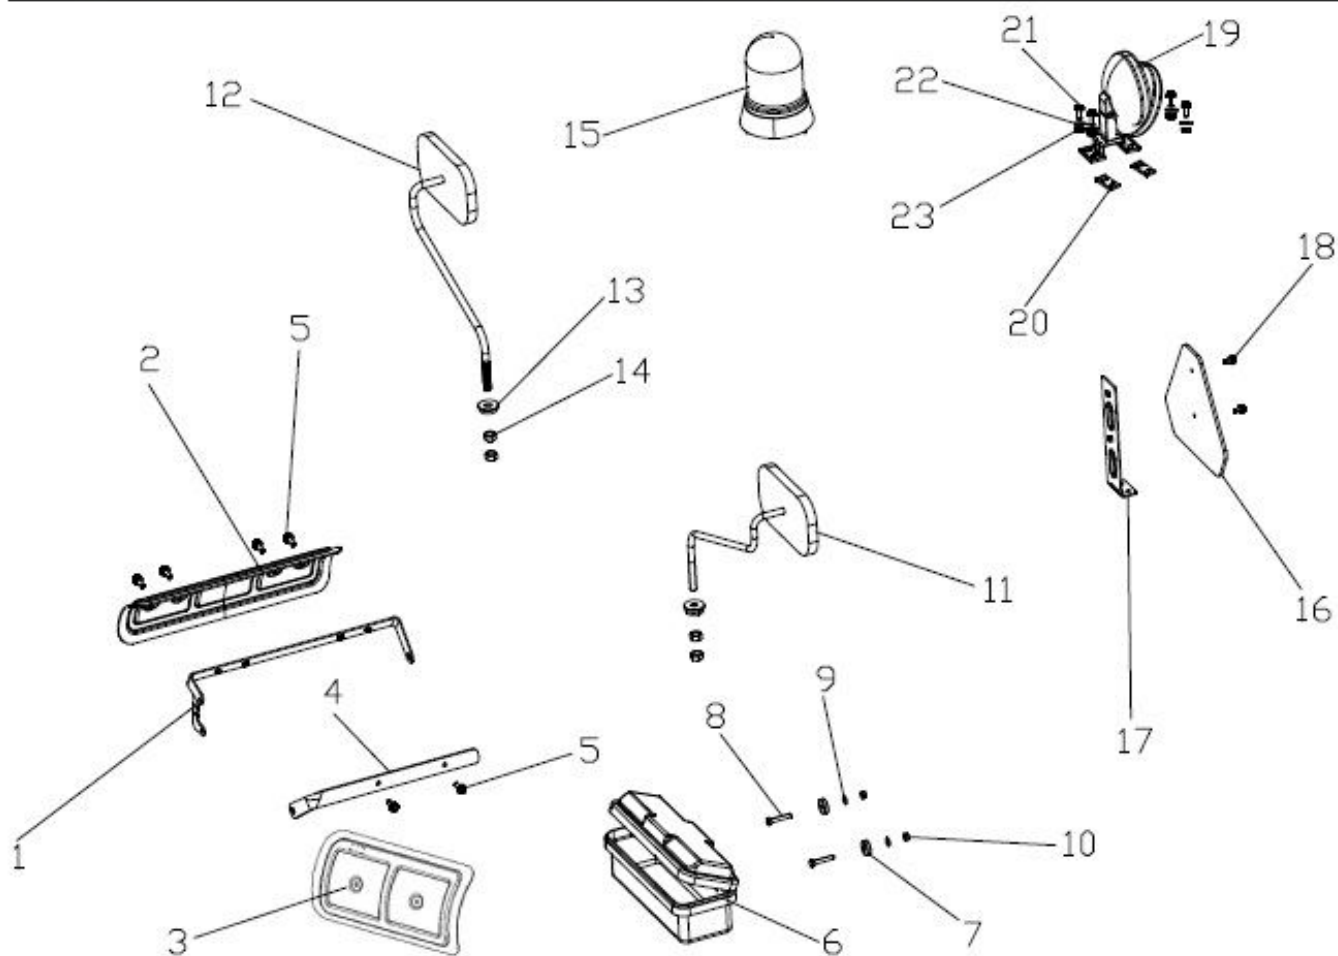

14110A-1/1

MOUNTED ACC.

Sr.	Model	Item Code	Description	Qty	Int.	Remarks	Cut Off
1	Solis-75,90 CRDI MODELS	10067504AA	STARTER MOTOTR AND HYDRAULIC PUMP COVER BKT	1			
2	Solis-75,90 CRDI MODELS	10067074AA	STARTER MOTOR & HYDRAULIC PUMP COVER	1			
2	Solis-75,90 CRDI MODELS	10067074AB	STARTER MOTOR & HYDRAULIC PUMP COVER	1	YES		MEMEYFDT660 014W
3	Solis-75,90 CRDI MODELS	10067072AA	FIP COVER	1			
3	Solis-75,90 CRDI MODELS	10067072AD	FIP COVER	1	YES		FOR NON EU MODELS- BZKDS806511M S, FOR EU MODELS- MMEMRYKDHR BKH03724