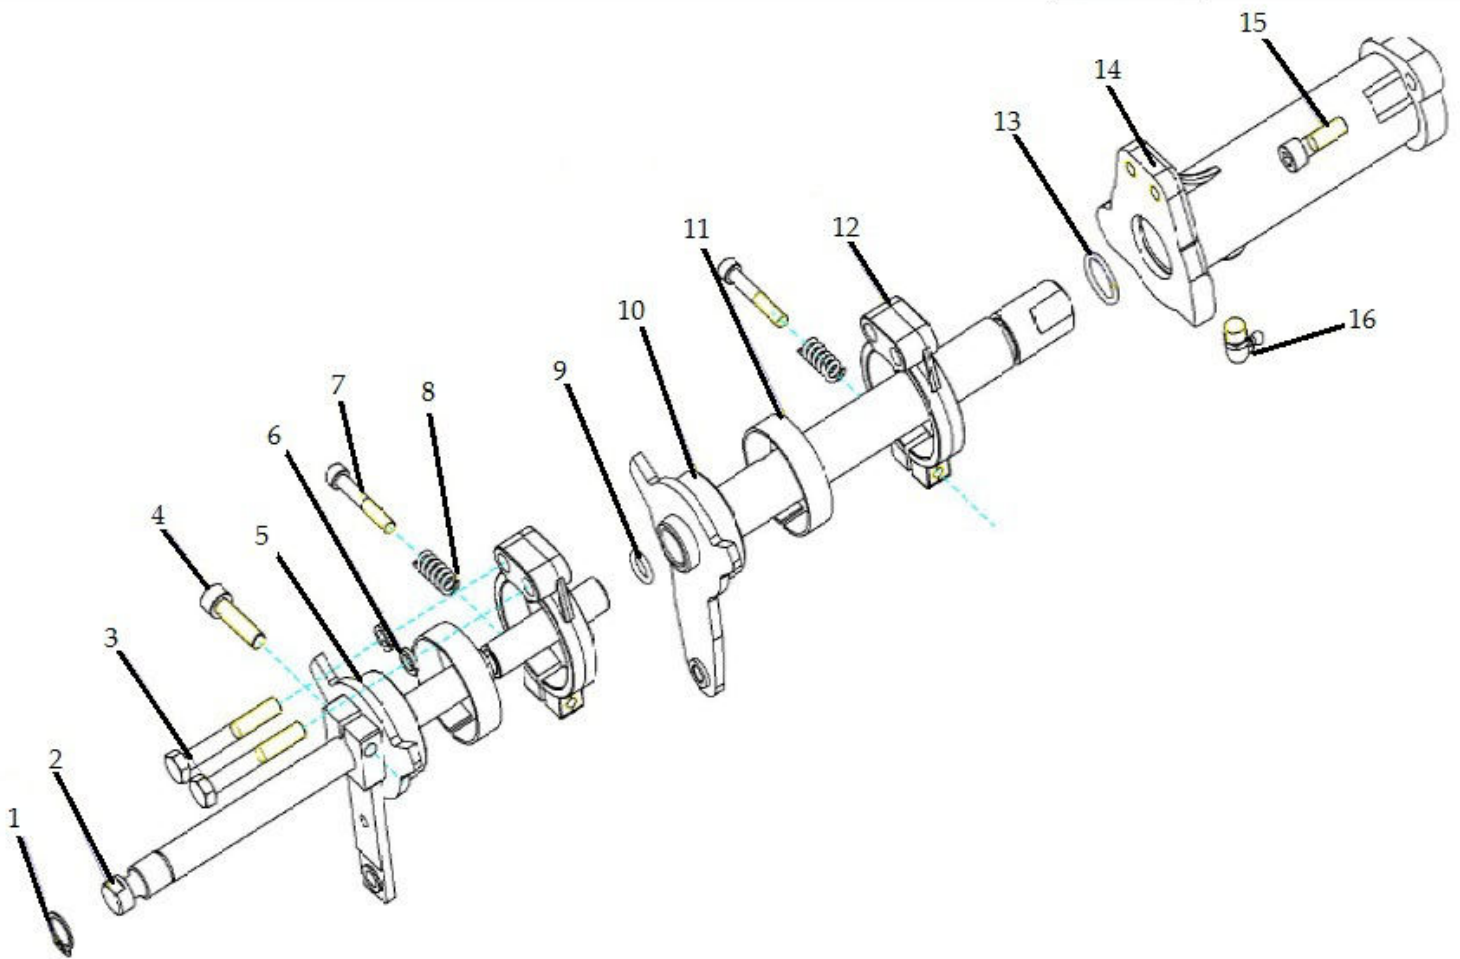

Sr.	Model	Item Code	Description	Qty	Int.	Remarks	Cut Off
1	Solis-75,90 CRDI MODELS	10081016AA	SEEGER E16 UNI7435	1		CHILD PART OF 10082714AA AND 10082714AB	
2	Solis-75,90 CRDI MODELS	10081075AA	SHAFT	1		CHILD PART OF 10082714AA AND 10082714AB	
3	Solis-75,90 CRDI MODELS	10081076AA	SCREW TE M8X55 U55 U5931 8G ZN	2		CHILD PART OF 10082714AA AND 10082714AB	
4	Solis-75,90 CRDI MODELS	10081077AA	SCREW TCEI M8X30 U59318G ZN	1		CHILD PART OF 10082714AA AND 10082714AB