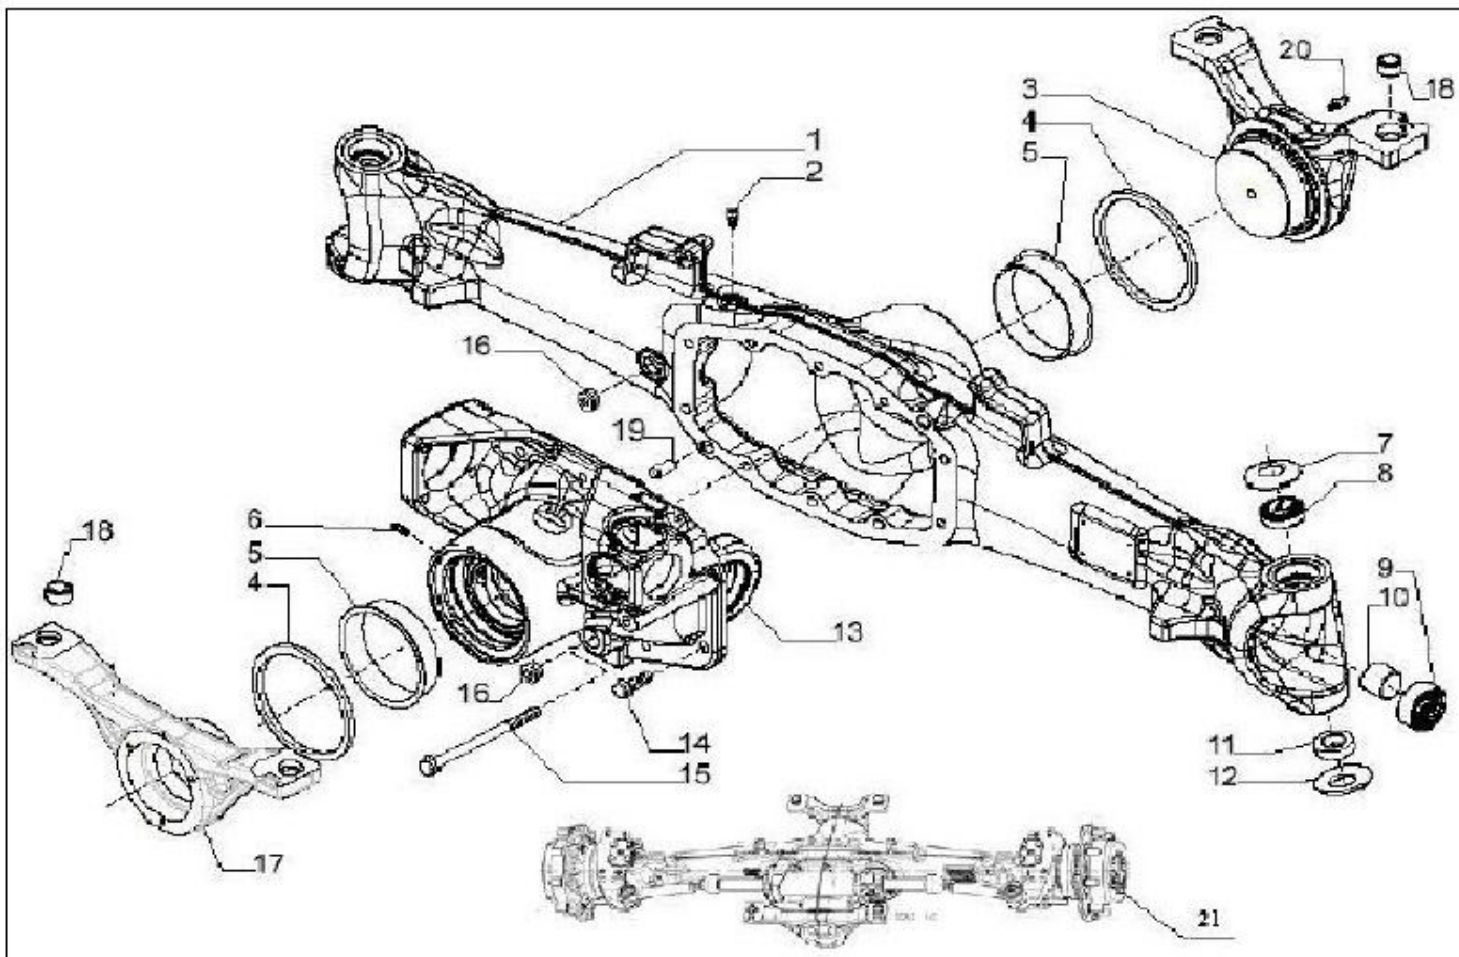

19120A-1/1

AXLE HOUSING

Sr.	Model	Item Code	Description	Qty	Int.	Remarks	Cut Off
1	WITH 10080814AB	10081494AA	AXLE HOUSING	1		WITH 10080814AB	
2	WITH 10080814AB	10081495AA	BREATHER PLUG M10X1	1		ALT.CODE : 21000023AA, WITH 10080814AB	
3	WITH 10080814AB	10081496AA	FRONT SUPPORT	1		WITH 10080814AB	
4	WITH 10080814AB	10081497AA	V-RING	2		WITH 10080814AB, DELETED WITH 10080814AE	
5	WITH 10080814AB	10081498AA	BUSHING	2		WITH 10080814AB	
6	WITH 10080814AB	10081499AA	GREASER NIPPLE M6X1	1		ALT.CODE : 21000002AA,