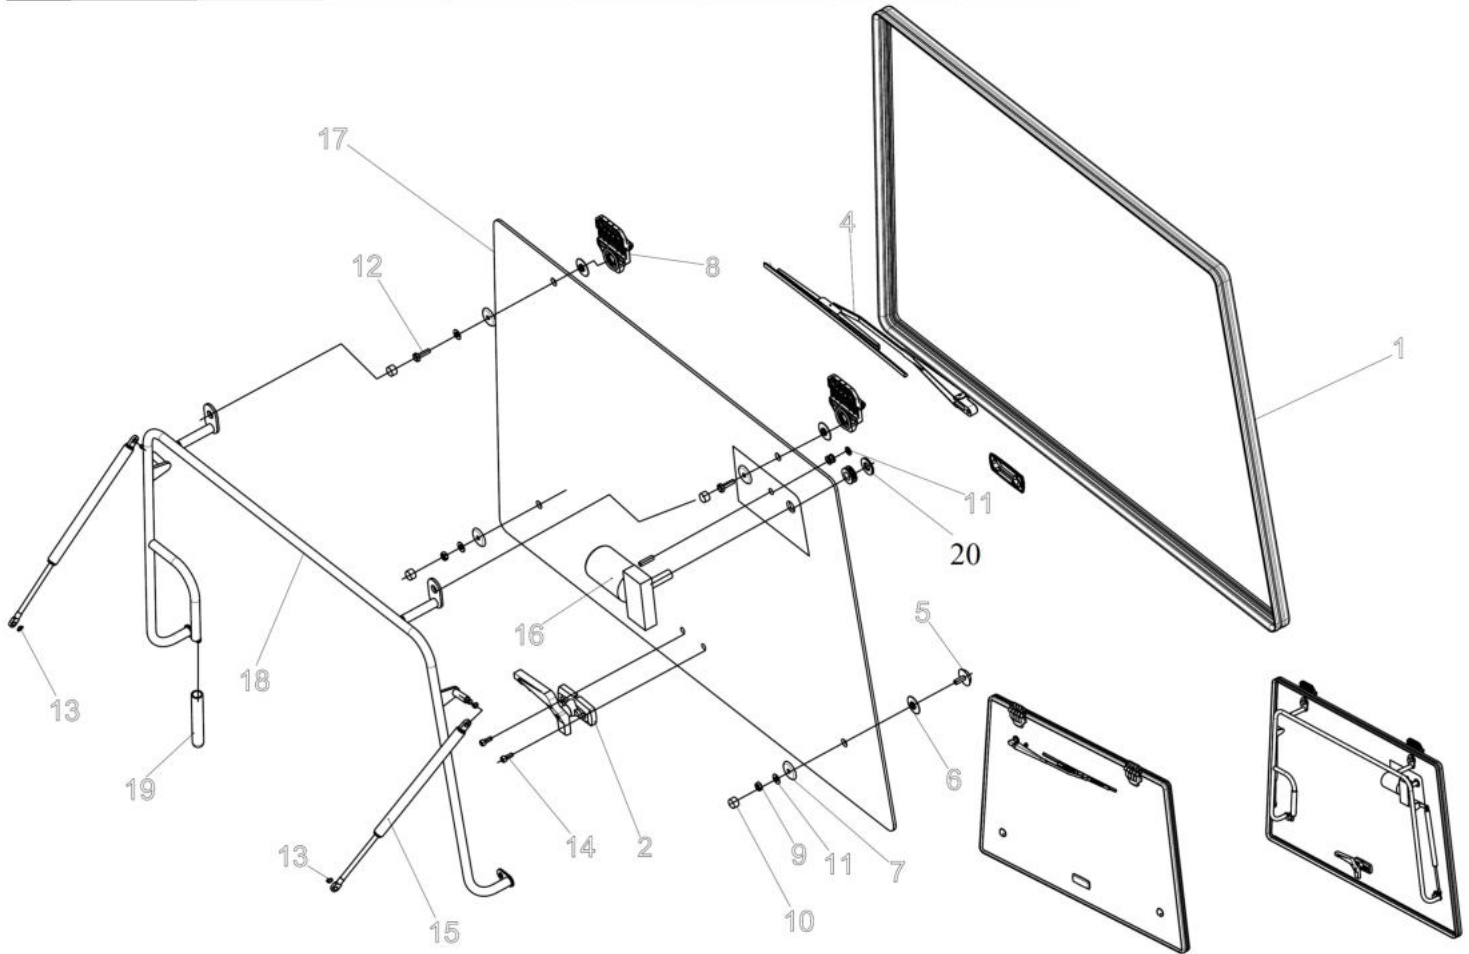

32450A-1-1

REAR GLASS ASSEMBLY.

Sr.	Model	Item Code	Description	Qty	Int.	Remarks	Cut Off
1	Solis-75,90 CRDI WITH H-TYPE AC CABIN MODELS	10084912AA	REAR GLASS RUBBER	1			
2	Solis-75,90 CRDI WITH H-TYPE AC CABIN MODELS	10010845AD	REAR LOCK ASSY	2			
4	Solis-75,90 CRDI WITH H-TYPE AC CABIN MODELS	10085644AA	WIPER & BLADE ASSY REAR	1			
5	Solis-75,90 CRDI WITH H-TYPE AC CABIN MODELS	10084517AB	LOCKING PIN FOR GLASS	2			
6	Solis-75,90 CRDI WITH H-TYPE AC CABIN MODELS	10084513AA	RUBBER GROMMET FOR DOOR PIPE LOWER	4			
7	Solis-75,90 CRDI WITH H-TYPE AC CABIN MODELS	10084516AA	RUBBER GROMMET FOR REAR GLASS	4			
8	Solis-75,90 CRDI WITH H-TYPE AC CABIN MODELS	10084885AA	REAR GLASS HINGE	2			
9	Solis-75,90 CRDI WITH H-TYPE AC CABIN MODELS	0404100008	HEX NYLOCK NUT M8*1.25	2		INTERCHANGEABLE WITH 20004917AB (ROHS)