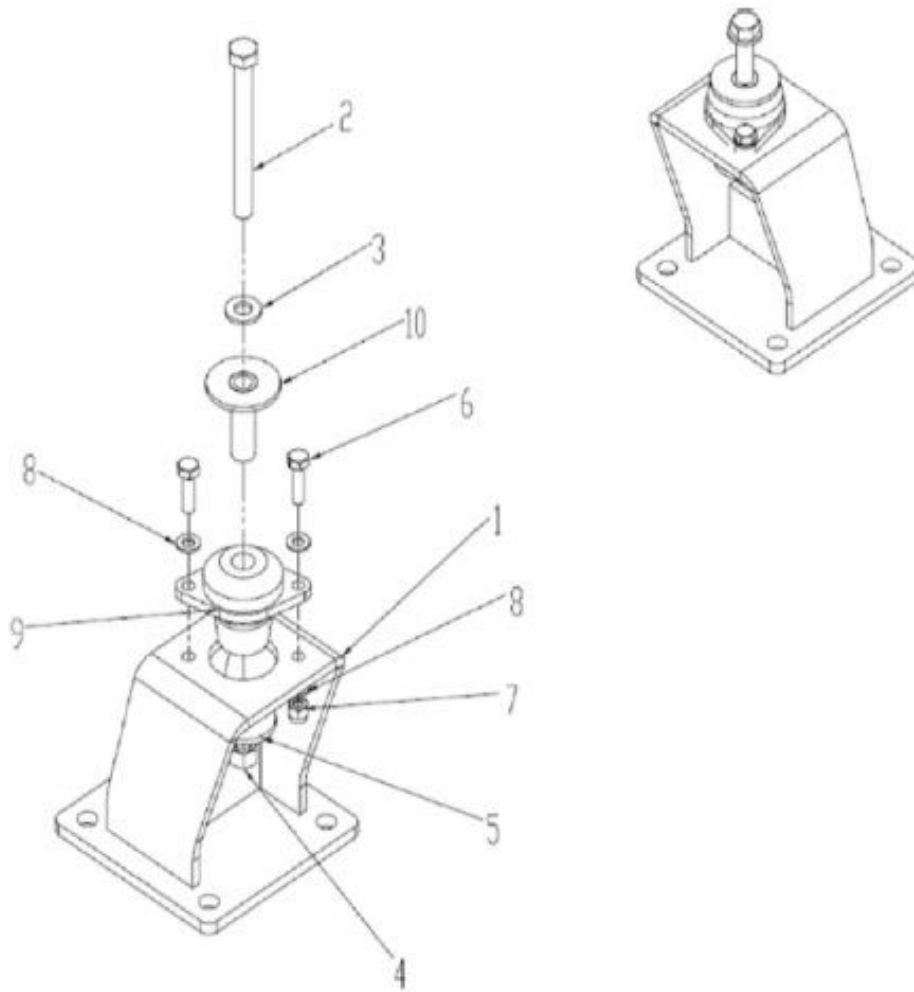

32490A-1/1

LEFT REAR TRAPEZIUM ASSY

Sr.	Model	Item Code	Description	Qty	Int.	Remarks	Cut Off
1	Solis-75,90 CRDI WITH H-TYPE AC CABIN MODELS	10083581AB	STRUCTURE REAR MOUNTING	1			
2	Solis-75,90 CRDI WITH H-TYPE AC CABIN MODELS	10068747AA	BOLT M16x140	1			
3	Solis-75,90 CRDI WITH H-TYPE AC CABIN MODELS	04030800017	PUNCHED WASHER DIA 17 * DIA 30 *	1		INTERCHANGEABLE WITH 20005456AA (ROHS)	
3	Solis-75,90 CRDI WITH H-TYPE AC CABIN MODELS	20005456AA	PUNCHED WASHER A(16) IS:2016 STEEL	1	YES	(ROHS) INTERCHANGEABLE WITH 04030800017	
4	Solis-75,90 CRDI WITH H-TYPE AC CABIN MODELS	200000416A	HEX NYLOC NUT M16X2	1			
5	Solis-75,90 CRDI WITH H-TYPE AC CABIN MODELS	10085747AA	SPECIAL WASHER FOR CABIN MTG	1