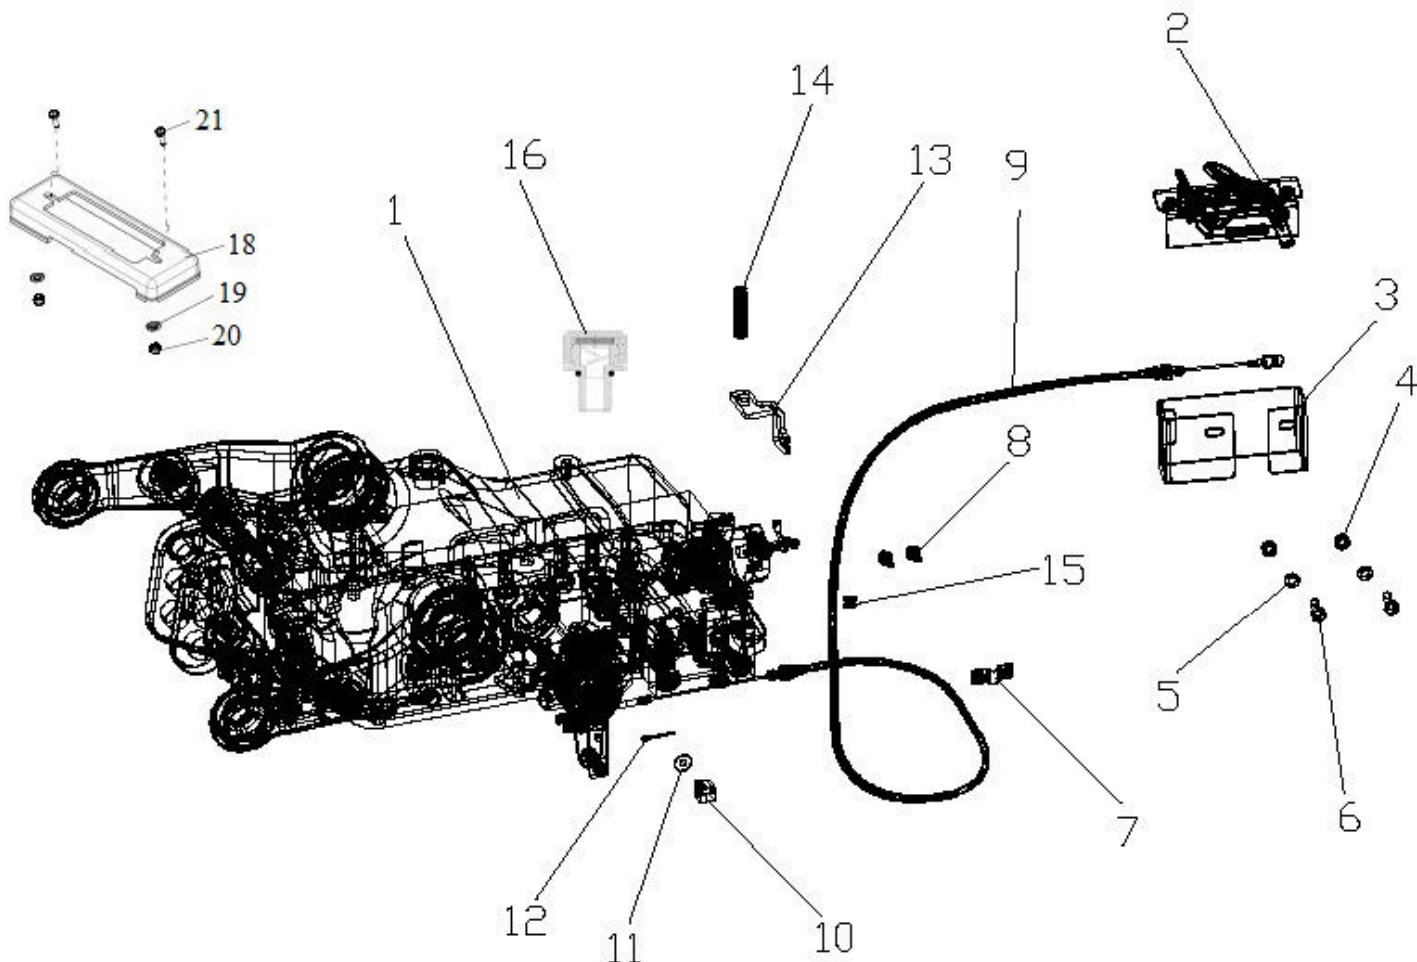

10110A-1/1

LIFTOMATIC ASSEMBLY

Sr.	Model	Item Code	Description	Qty	Int.	Remarks	Cut Off
1	Solis-75,90 CRDI MODELS	10082714AA	NEW MITA HYDRAULIC LIFT WITH LIFTOMATIC	1		INTERCHANGEABLE WITH 10082714AB (ROHS)	
1	Solis-75,90 CRDI MODELS	10082714AB	NEW MITA HYD. LIFT WITH LIFTOMATIC	1			
1	Solis-75,90 CRDI MODELS	10082714AB	New Mita Hydraulic Lift with liftomatic	1		(ROHS) INTERCHANGEABLE WITH 10082714AA	
2	Solis-75,90 CRDI MODELS	10082814AA	MITA LIFTOMATIC SWITCH ASSY	1		INTERCHANGEABLE WITH 10082814AB (ROHS)	
2	Solis-75,90 CRDI MODELS	10082814AB	MITA LIFTOMATIC SWITCH ASSY	1		(ROHS) INTERCHANGEABLE WITH