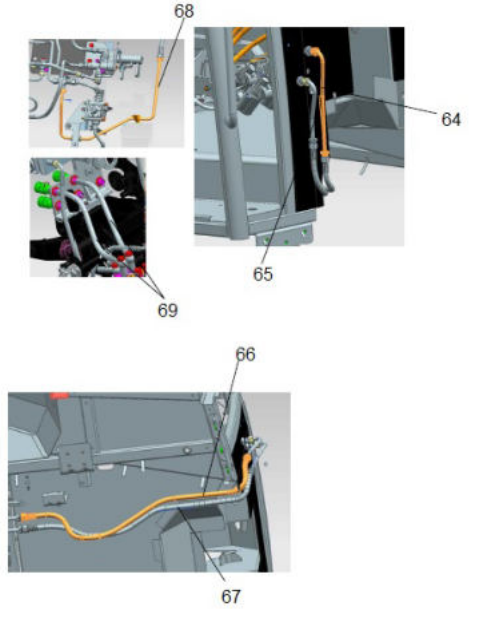

10120A-1/2

SUCTION AND DELIVERY LINE

Sr.	Model	Item Code	Description	Qty	Int.	Remarks	Cut Off
1	Solis-75,90 CRDI MODELS	10082714AA	MITA HYDRAULIC LIFT FOR LIFTOMATIC	1		INTERCHANGEABLE WITH 10082714AB (ROHS)	
1	Solis-75,90 CRDI MODELS	10082714AB	NEW MITA HYD. LIFT WITH LIFTOMATIC	1			
1	Solis-75,90 CRDI MODELS	10082714AB	New Mita Hydraulic Lift with liftomatic	1		(ROHS) INTERCHANGEABLE WITH 10082714AA	
2	Solis-75,90 CRDI MODELS	10067646AA	SECONDARY PIPE ASSY (PUMP TO HYD. LIFT)	1			
2	Solis-75,90 CRDI MODELS	10067646AB	SECONDARY PIPE ASSY (PUMP TO HYD. LIFT)	1			
2	Solis-90 CRDI MODELS	10067646BA	SECONDARY PIPE ASSY (PUMP TO HYD. LIFT)	1	YES	BOM900ID5741 LDBGUDET2	MEMSYFDNRKJ H02916