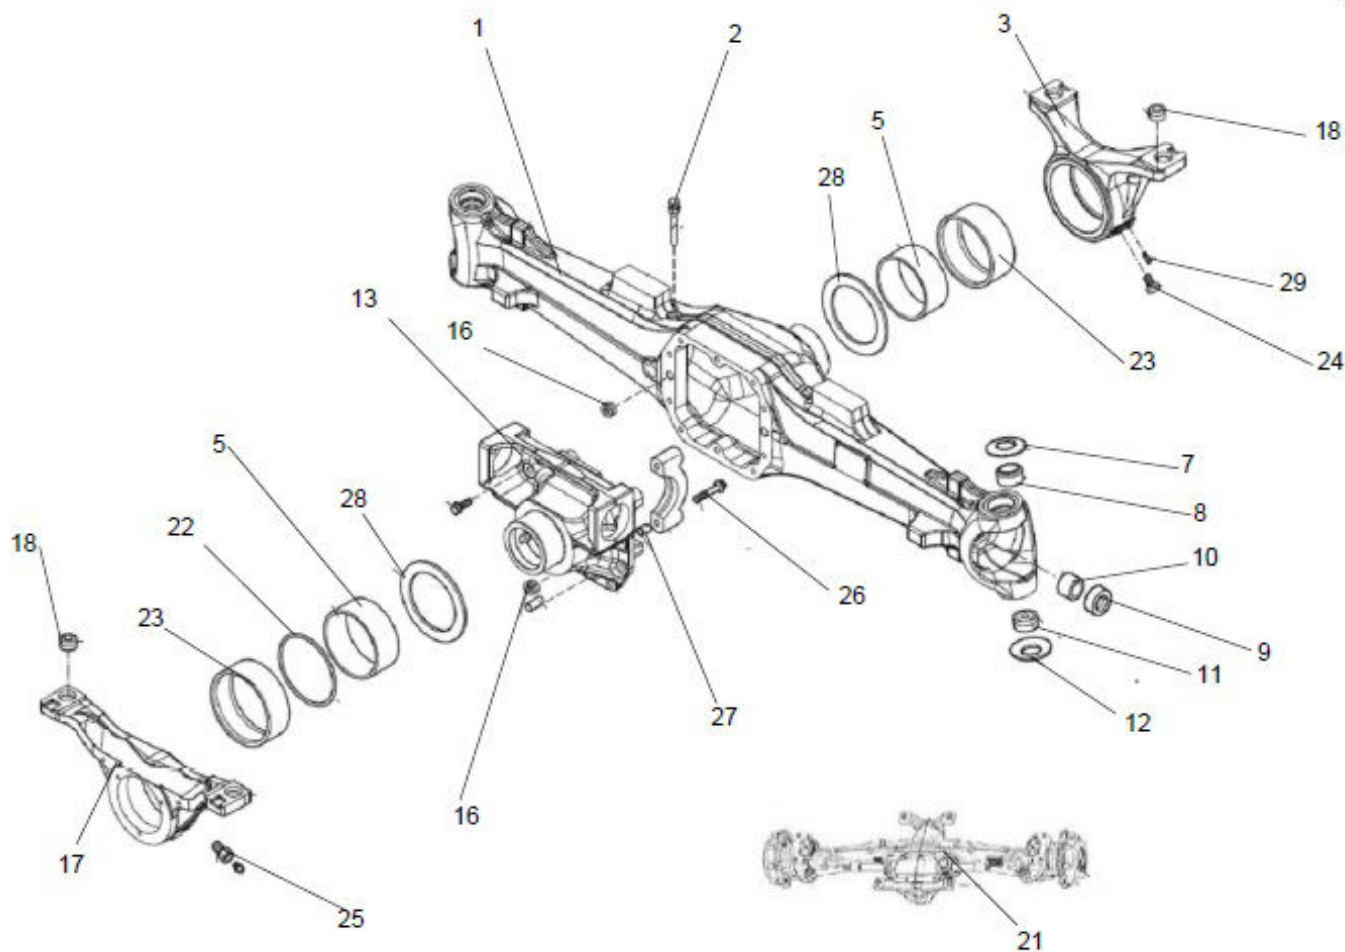

19121A-1/1

AXLE HOUSING

Sr.	Model	Item Code	Description	Qty	Int.	Remarks	Cut Off
1	WITH 10080814AE	10039840AA	AXLE HOUSING	1		WITH 10080814AE	
2	WITH 10080814AE	21000341AA	Breather M10x1(642014)	1		WITH 10080814AE	
3	WITH 10080814AE	10039841AA	FRONT SUPPORT	1		WITH 10080814AE	
5	WITH 10080814AE	21000086AA	BUSH	2		WITH 10080814AE	
7	WITH 10080814AE	10081500AA	BELLEVILLE WASHER	2		ALT.CODE : 21000105AA	
8	WITH 10080814AE	10013856AA	BUSH	2		WITH 10080814AE	
9	WITH 10080814AE	10013981AA	Oil Seal	2		WITH 10080814AE	
10	WITH 10080814AE	21000096AA	Bush	2		WITH 10080814AE