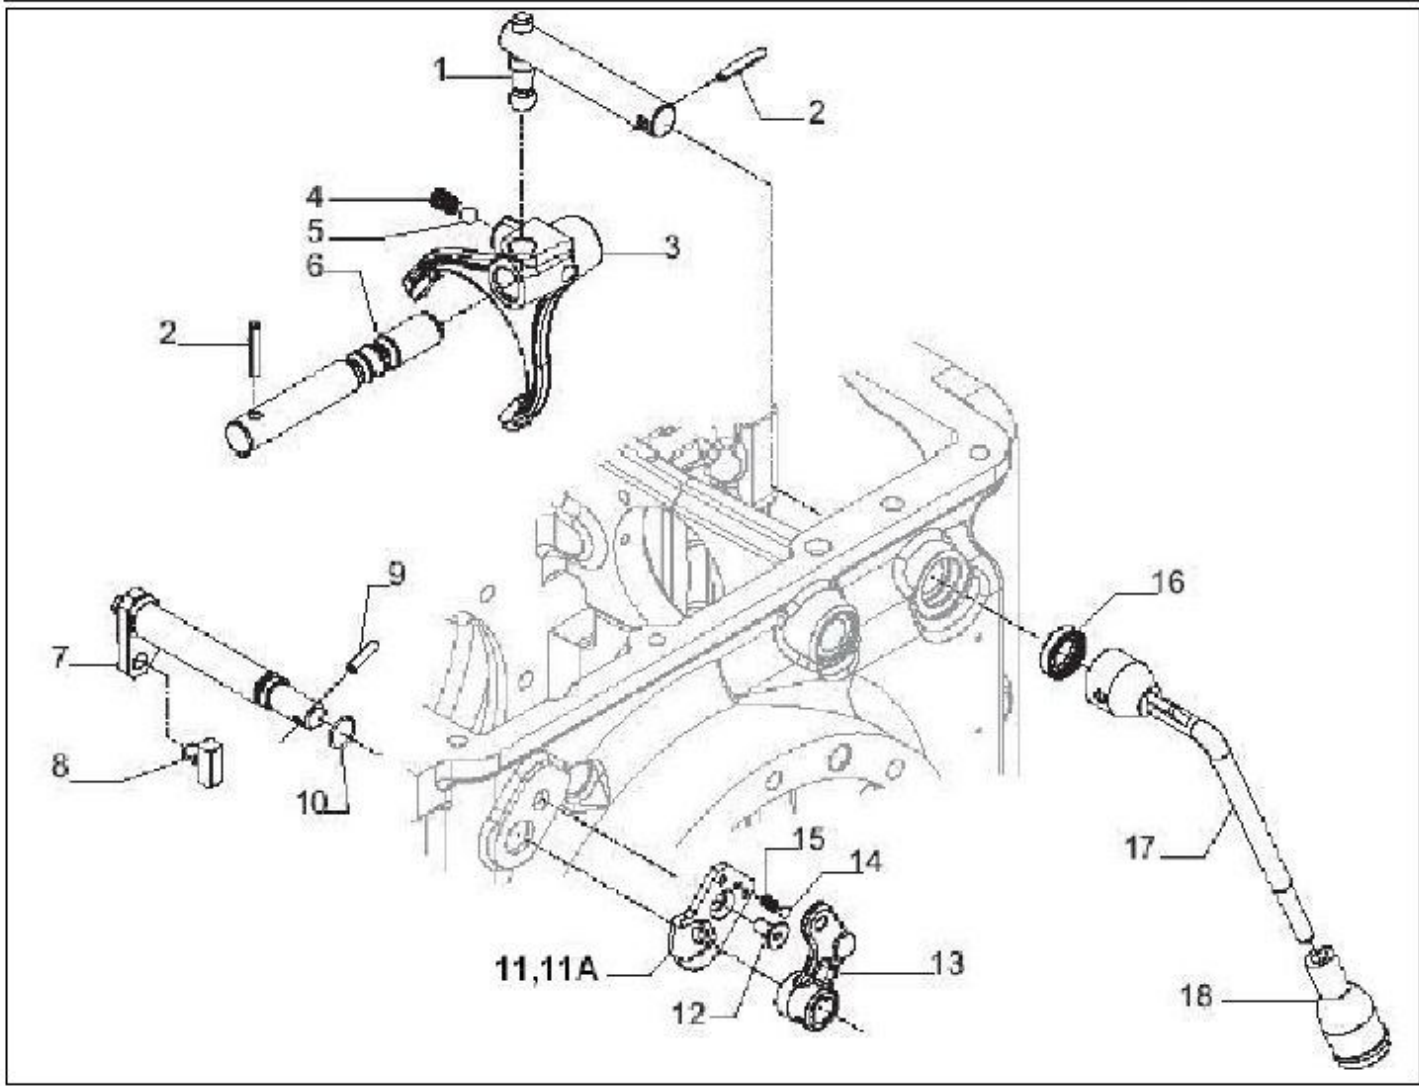

06160A-1/1

PTO CONTROL

Sr.	Model	Item Code	Description	Qty	Int.	Remarks	Cut Off
1	Solis-75,90 CRDI MODELS	10081453AA	PTO CONTROL LEVER	1			
2	Solis-75,90 CRDI MODELS	10081268AA	PIN 6X36	2			
3	Solis-75,90 CRDI MODELS	10081454AA	PTO CONTROL FORK	1			
4	Solis-75,90 CRDI MODELS	10081455AA	SPRING	1			
5	Solis-75,90 CRDI MODELS	10081456AA	BALL	1			
6	Solis-75,90 CRDI MODELS	10081457AA	PTO CONTROL PIN	14			
7	Solis-75,90 CRDI MODELS	10081458AA	PTO CONTROL LEVER ASSY	1			
8	Solis-75,90 CRDI MODELS	10081459AA	SLIDING BLOCK	1