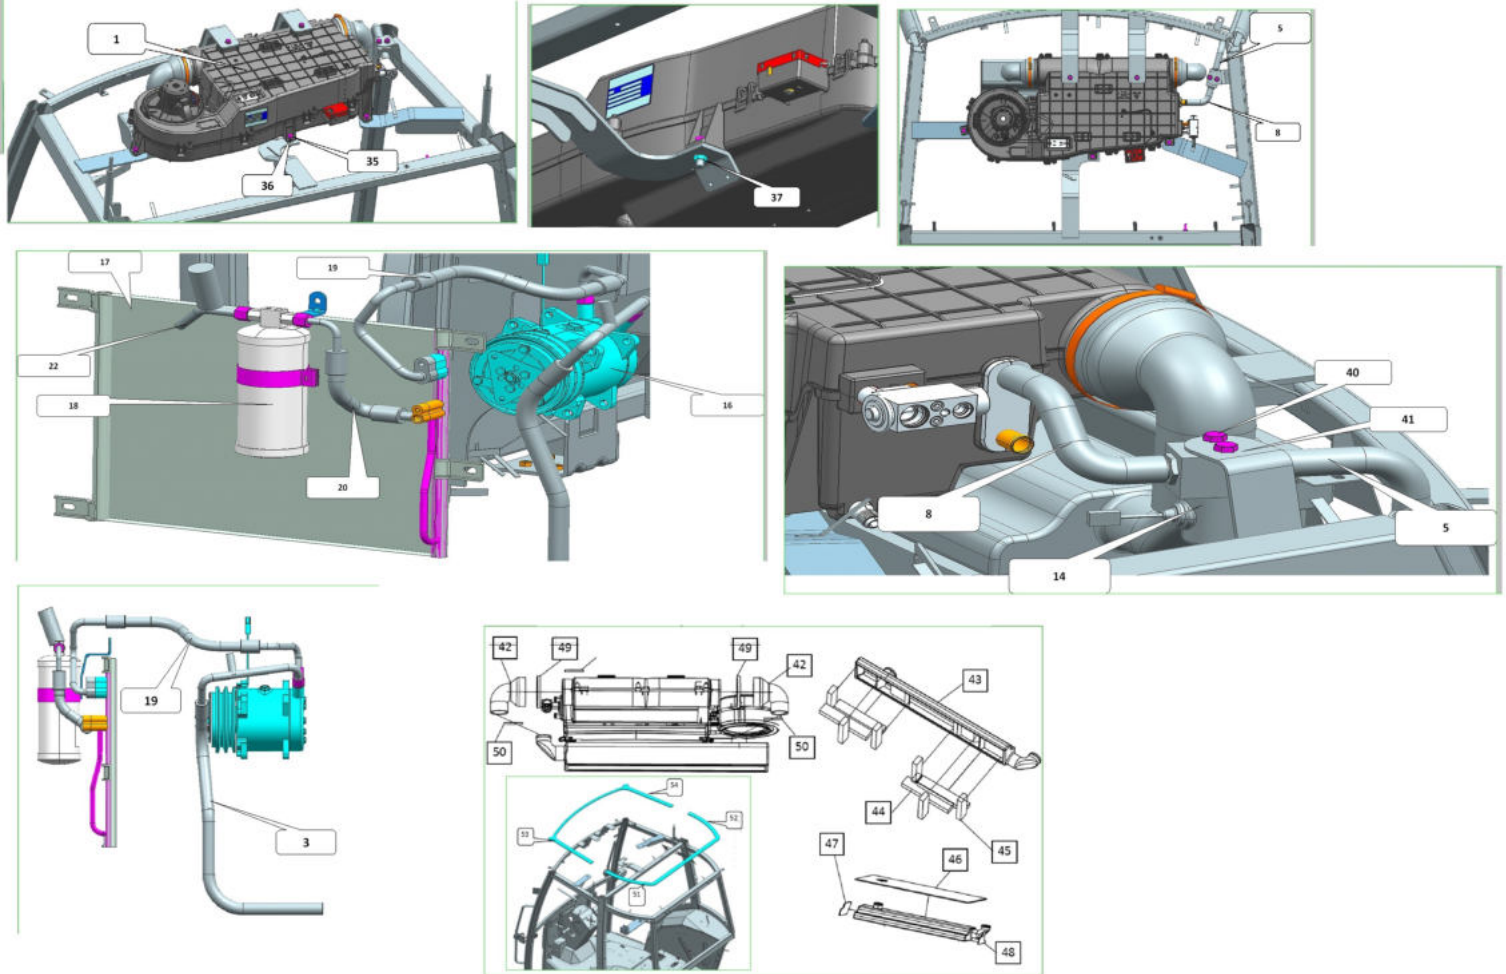

32640A-1-1 HVAC KITS

Sr.	Model	Item Code	Description	Qty	Int.	Remarks	Cut Off
1	Solis-75,90 CRDI WITH H-TYPE AC CABIN MODELS	10095085AB	HVAC KIT FOR CABIN	1			
1A	Solis-75,90 CRDI WITH H-TYPE AC CABIN MODELS	10095078AA	HVAC ASSY-ROOFMOUNT	1			
2	Solis-75,90 CRDI WITH H-TYPE AC CABIN MODELS	10095080AA	CONTROL PANEL	1			
3	Solis-75,90 CRDI WITH H-TYPE AC CABIN MODELS	10095082AA	SUCTION HOSE	1			
4	Solis-75,90 CRDI WITH H-TYPE AC CABIN MODELS	10082212AB	LIQUID HOSE R/D TO EVAP	1			
5	Solis-75,90 CRDI WITH H-TYPE AC CABIN MODELS	10083354AA	HEATER HOSE (RETURN LINE TO WATER VALVE)	1			
6	Solis-75,90 CRDI WITH H-TYPE AC CABIN MODELS	10083355AA	HEATER HOSE (WATER VALVE TO RADIATOR)	1			
7	Solis-75,90 CRDI WITH H-TYPE AC CABIN MODELS	10083356AA	HEATER HOSE (WATER VALVE TO HVAC)	1