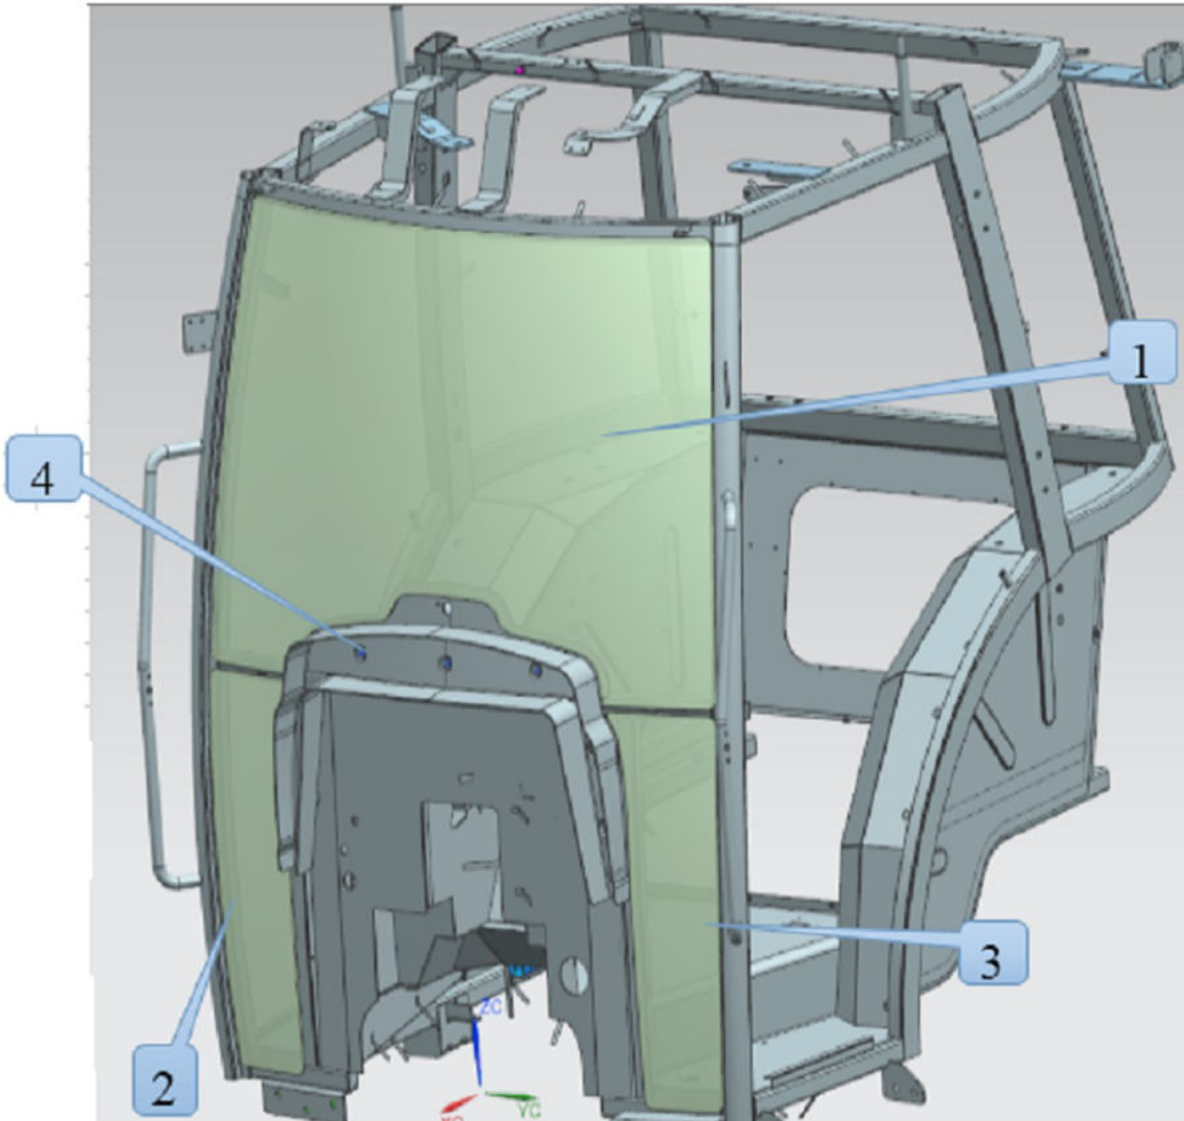

Sr.	Model	Item Code	Description	Qty	Int.	Remarks	Cut Off
1	Solis-75,90 CRDI WITH H-TYPE AC CABIN MODELS	10068647AB	FRONT GLASS	1			
2	Solis-75,90 CRDI WITH H-TYPE AC CABIN MODELS	10068649AB	FRONT LOWER GLASS RIGHT	1			
3	Solis-75,90 CRDI WITH H-TYPE AC CABIN MODELS	10068648AB	FRONT LOWER GLASS LEFT	1			
4	Solis-75,90 CRDI WITH H-TYPE AC CABIN MODELS	10068698AA	BONNET BEEDING	1		INTERCHANGEABLE WITH 10068698AB (ROHS)	
4	Solis-75,90 CRDI WITH H-TYPE AC CABIN MODELS	10068698AB	BONNET BEEDING (WITH AC CABIN)	1		(ROHS) INTERCHANGEABLE WITH 10068698AA