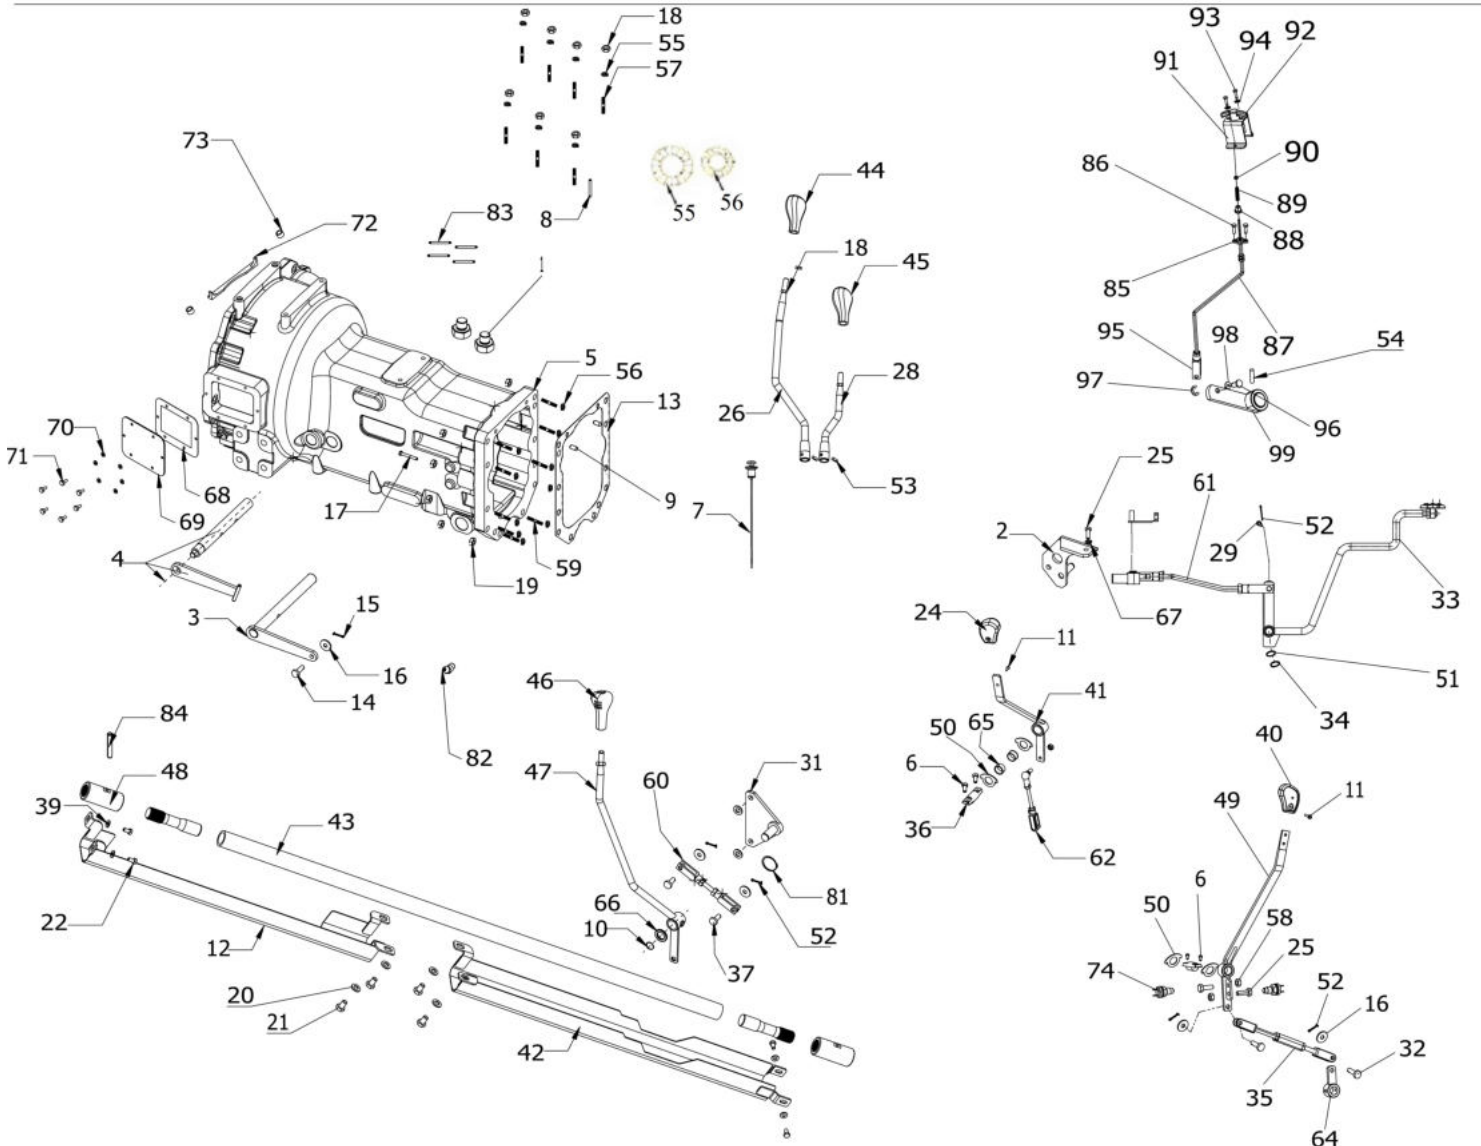

05110A-1/3

CLUTCH HOUSING AND RELATED PARTS

Sr.	Model	Item Code	Description	Qty	Int.	Remarks	Cut Off
1	Solis-75,90 CRDI MODELS, Solis-75,90 CRDI WITH H- TYPE AC CABIN MODELS	10081647AA	PLUG FOR CLUTCH HSG.	2			
2	Solis-75,90 CRDI MODELS, Solis-75,90 CRDI WITH H- TYPE AC CABIN MODELS	10080030AC	BRACKET FOR DIFF. LOCK PEDAL	1			
2	Solis-75,90 CRDI MODELS, Solis-75,90 CRDI WITH H- TYPE AC CABIN MODELS	10080030BB	BRACKET FOR DIFF. LOCK PEDAL	1			
3	Solis-75,90 CRDI MODELS, Solis-75,90 CRDI WITH H- TYPE AC CABIN MODELS	10082116AD	C.A. SHAFT ASSY. (PTO)	1			
4	Solis-75,90 CRDI MODELS, Solis-75,90 CRDI WITH H- TYPE AC CABIN MODELS	10082095AD	C.A. SHAFT ASSY. (TRANSMISSION)	1			
5	Solis-75,90 CRDI MODELS, Solis-75,90 CRDI WITH H- TYPE AC CABIN MODELS	10083445BA	CLUTCH HOUSING	1		INTERCHANGE ABLE WITH 10083445BG