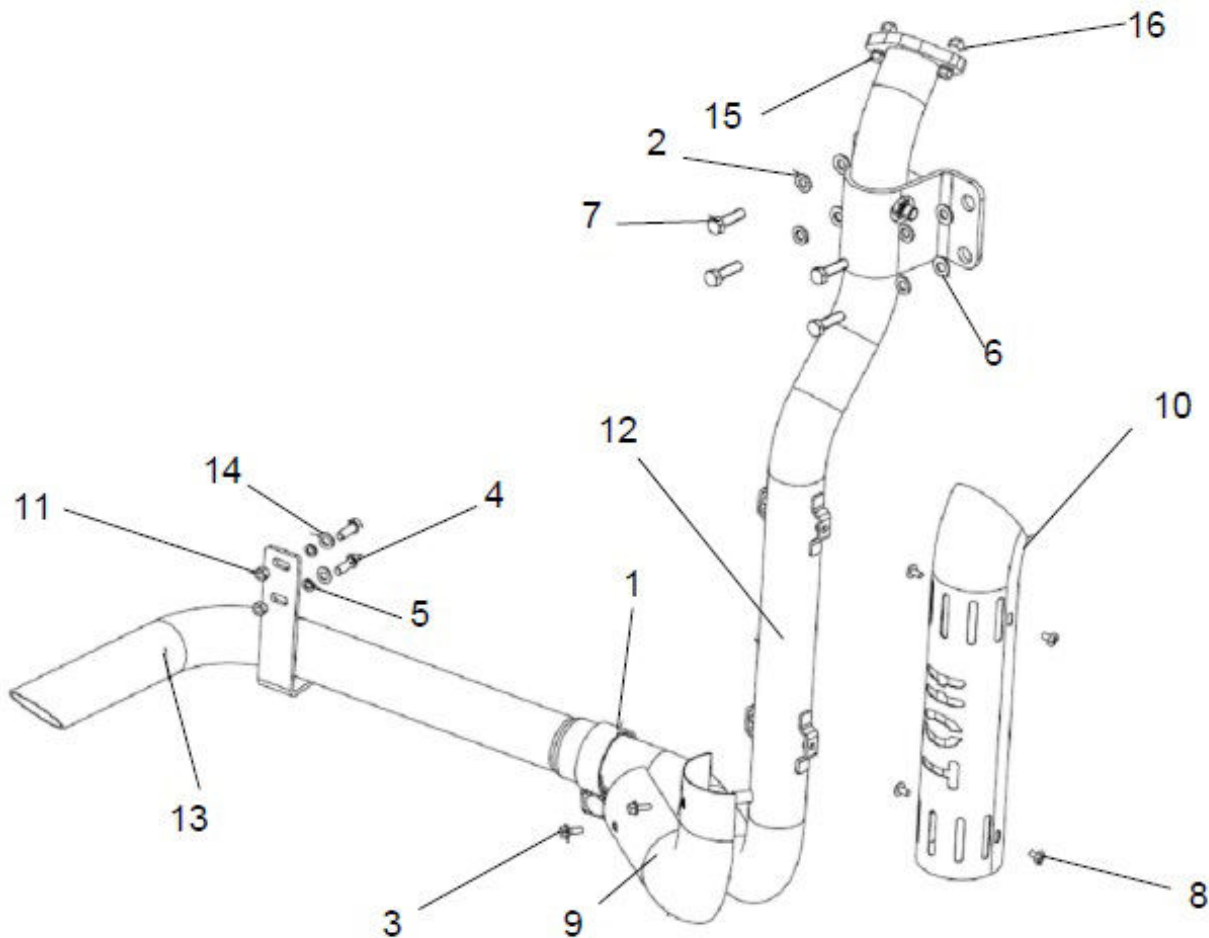

01140A-1/1

DOWNDRAFT EXHAUST PIPE

Sr.	Model	Item Code	Description	Qty	Int.	Remarks	Cut Off
1	Solis-75,90 CRDI WITH H-TYPE AC CABIN MODELS	10085137AB	CLAMP NEW SHIFTED ASSY	1			
2	Solis-75,90 CRDI WITH H-TYPE AC CABIN MODELS	04030400010	SPRING WASHER B-10	4			
3	Solis-75,90 CRDI WITH H-TYPE AC CABIN MODELS	20003517AC	HEX FLANGE SCREW M6X1X16 8.8 SA2JS	2			
4	Solis-75,90 CRDI WITH H-TYPE AC CABIN MODELS	20001089AD	HEX HEAD SCREW M8X1.25X25 8.8 SA2JS	2			
5	Solis-75,90 CRDI WITH H-TYPE AC CABIN MODELS	04030400008	SPRING WASHER B8	4		INTERCHANGEABLE WITH 20005517AA (ROHS)	
5	Solis-75,90 CRDI WITH H-TYPE AC CABIN MODELS	20005517AA	SPRING WASHER B-8 TYPE A IS: 3067-1972	4	YES	(ROHS) INTERCHANGEABLE WITH 04030400008