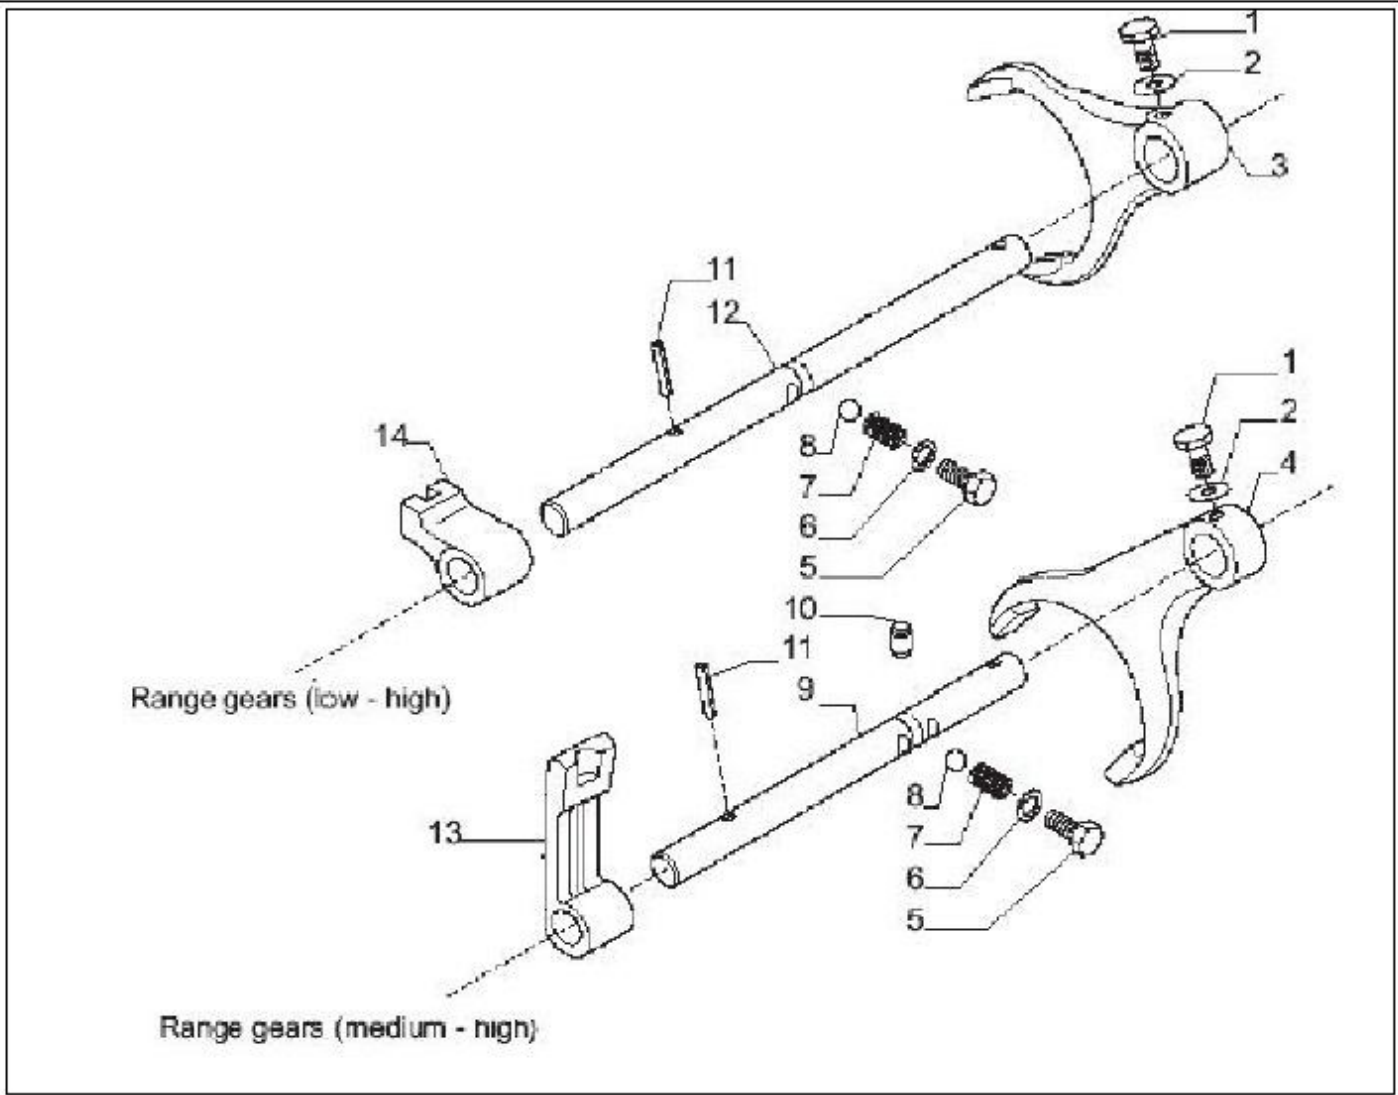

06150A-1/1

RANGE GEARS INNER CONTROLS

Sr.	Model	Item Code	Description	Qty	Int.	Remarks	Cut Off
1	Solis-75,90 CRDI MODELS	10081371AA	BOLT	2			
2	Solis-75,90 CRDI MODELS	10081372AA	WASHER	2			
3	Solis-75,90 CRDI MODELS	10081396AA	REDUCER FORK	1			
4	Solis-75,90 CRDI MODELS	10081397AA	SPEED FORK	1			
5	Solis-75,90 CRDI MODELS	10081383AA	BOLT	2			
6	Solis-75,90 CRDI MODELS	10081382AA	WASHER	2			
7	Solis-75,90 CRDI MODELS	10081384AA	SPRING	2			
8	Solis-75,90 CRDI MODELS	10081379AA	BALL D.3/8	2