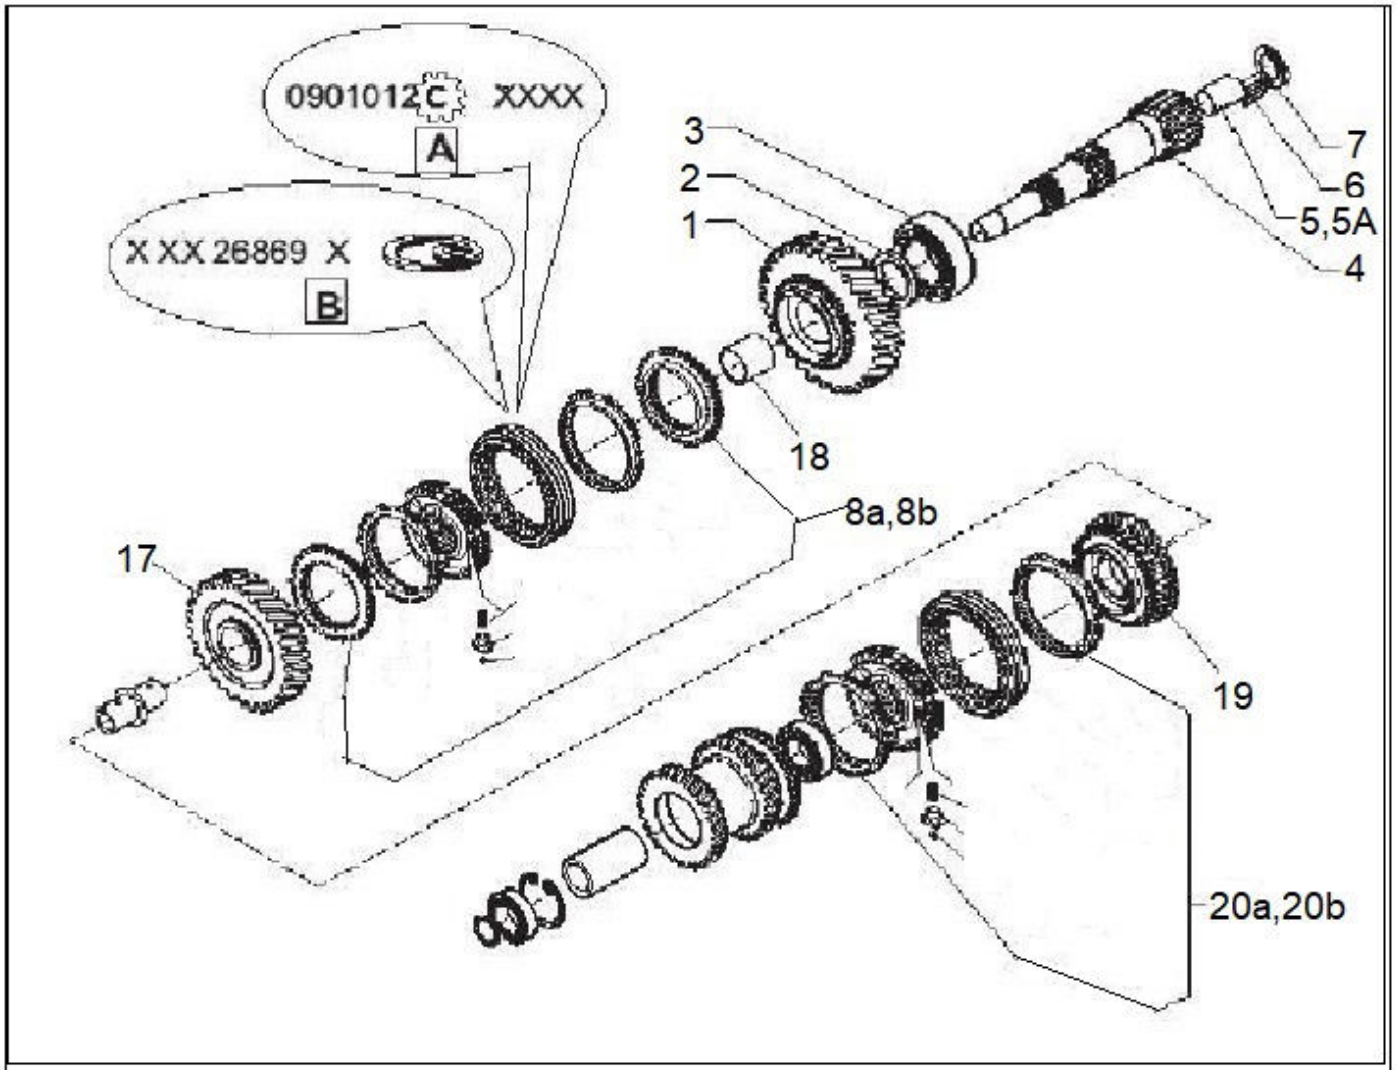

05150A-1/2

SECONDARY SHAFT

Sr.	Model	Item Code	Description	Qty	Int.	Remarks	Cut Off
1	Solis-75,90 CRDI MODELS	10081235AA	GEAR Z=55	1		Alternate Part Code is 10013653AA	
2	Solis-75,90 CRDI MODELS	10081236AA	SPACER	1			
3	Solis-75,90 CRDI MODELS	10081237AA	BEARING	1			
4	Solis-75,90 CRDI MODELS (For 12+12 transm)	10081238AA	SECONDARY SHAFT Z=27	1		For 12+12 transm.	
5	Solis-75,90 CRDI MODELS	10081240AA	SPACER	1			
5A	Solis-75,90 CRDI MODELS	10011531AA	SPACER	1	NO		
6	Solis-75,90 CRDI MODELS	10081241AA	BEARING NEEDLES	1.9			
7	Solis-75,90 CRDI MODELS	10081242AA	WASHER	1			
8a	Solis-75,90 CRDI MODELS	10081243AA	SYNCHRONIZER KIT	1