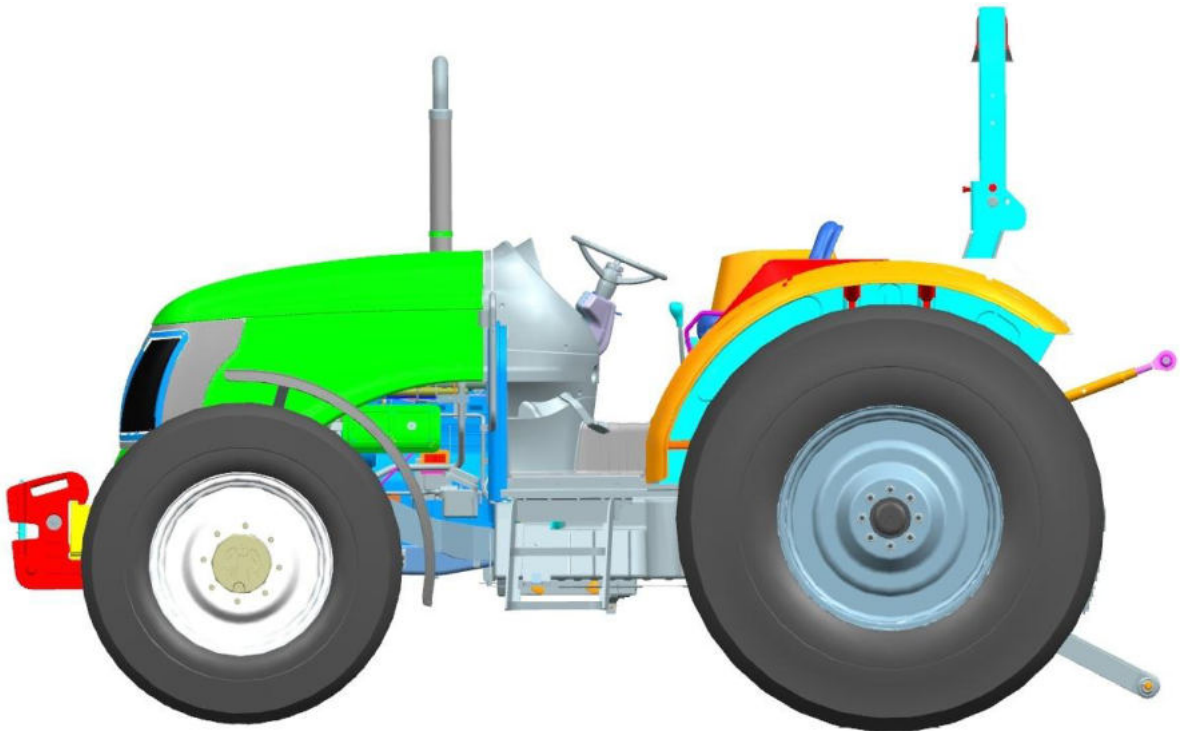

International Tractors Ltd.

Parts Catalogue

CRDI Tractor Models

INDEX

Sr. No.	Group
1	SILENCER ASSY.
2	COOLING SYSTEM ASSY.
3	ENGINE ASSY. & RELATED PARTS
4	CLUTCH ASSY & RELATED PARTS
5	GEAR BOX HOUSING & RELATED PARTS
6	SPEED LEVER & RELATED PARTS
7	REAR DIFFERENTIAL & RELATED PARTS
8	FINAL DRIVE HOUSING & RELATED PARTS
9	BRAKES & RELATED PARTS
10	REAR COVER ASSY.& RELATED PARTS
11	OPERATING SECTOR & RELATED PARTS
12	CAB MTG. ASSEMBLY & RELATED PARTS
13	ROPS STRUCTURE ASSEMBLY & RELATED PARTS
14	MOUNTED ACC. & RELATED PARTS
15	BONNET ASSY & RELATED PARTS
16	FUEL SYSTEM ASSY. & RELATED PARTS
17	BRAKE & CLUTCH PEDALS & RELATED PARTS
18	FRONT AXLE BRACKET & RELATED PARTS
19	FRONT AXLE BEAM & RELATED PARTS
20	BATTERY BOX ASSY & RELATED PARTS
21	THREE PT LINKAGE & RELATED PARTS
22	ACCELERATOR ASSEMBLY & RELATED PARTS
23	DRIVER SEAT
24	STICKERS
25	FRONT WHEELS & TYRES
26	REAR WHEELS & TYRES
27	FRONT WEIGHTS
28	REAR WHEEL WEIGHTS
29	CLUSTER ASSY
30	ELECTRICALS & RELATED PARTS
31	ACCESSORIES