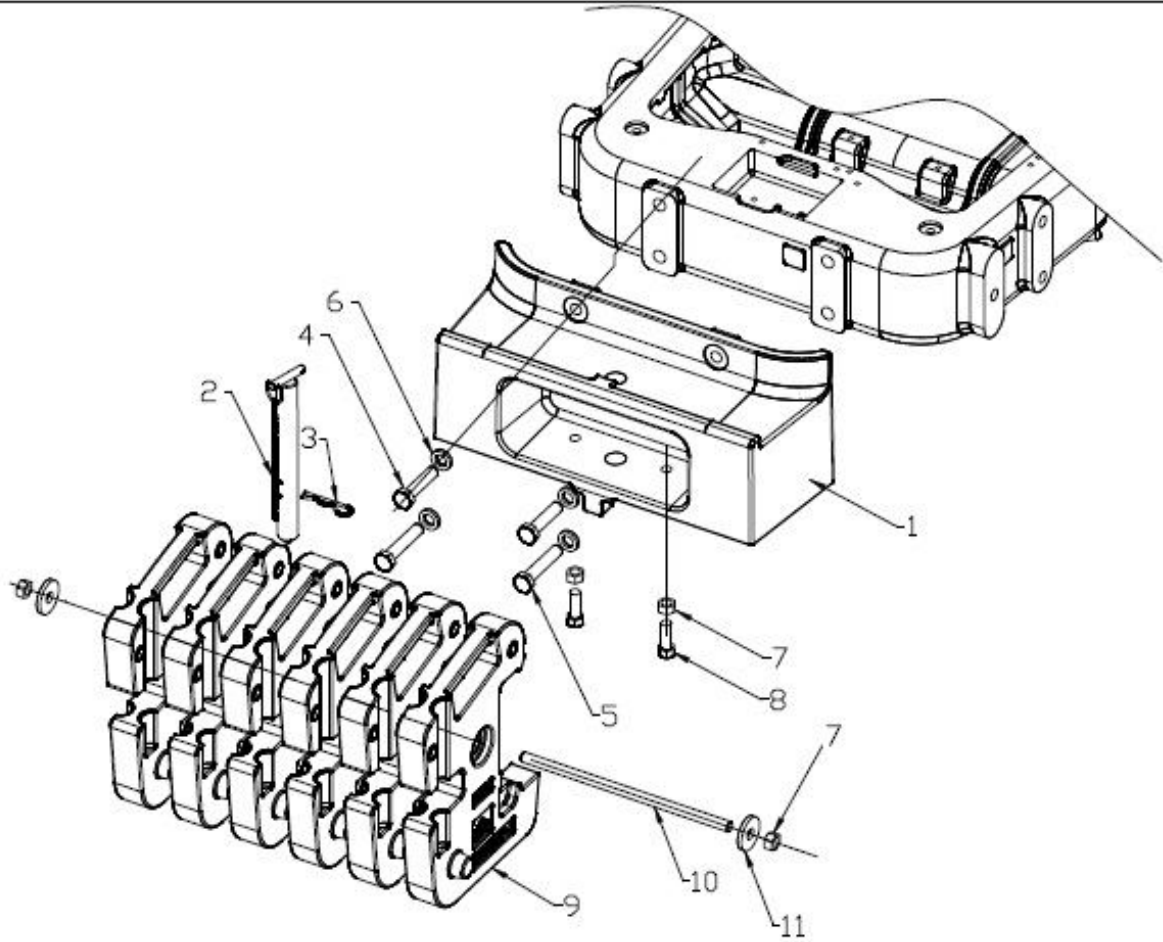

27110A-1/1

FRONT WEIGHT

Sr.	Model	Item Code	Description	Qty	Int.	Remarks	Cut Off
1	Solis-75,90 CRDI MODELS, Solis-75,90 CRDI WITH H- TYPE AC CABIN MODELS	10070280AA	FRONT WEIGHT (72 KG)	1			
2	Solis-75,90 CRDI MODELS, Solis-75,90 CRDI WITH H- TYPE AC CABIN MODELS	10070819AB	FRONT TOE PIN	1			
2	Solis-75,90 CRDI MODELS, Solis-75,90 CRDI WITH H- TYPE AC CABIN MODELS	10070819AE	FRONT TOE PIN	1		INTERCHANGE ABLE WITH 10039510AB (ROHS)	
2	Solis-75,90 CRDI MODELS, Solis-75,90 CRDI WITH H- TYPE AC CABIN MODELS	10039510AB	FRONT TOE PIN	1	YES	(ROHS) INTERCHANGE ABLE WITH 10070819AE	
3	Solis-75,90 CRDI MODELS, Solis-75,90 CRDI WITH H- TYPE AC CABIN MODELS	10070820AA	BEATA PIN	1		INTERCHANGE ABLE WITH 10087902AA	