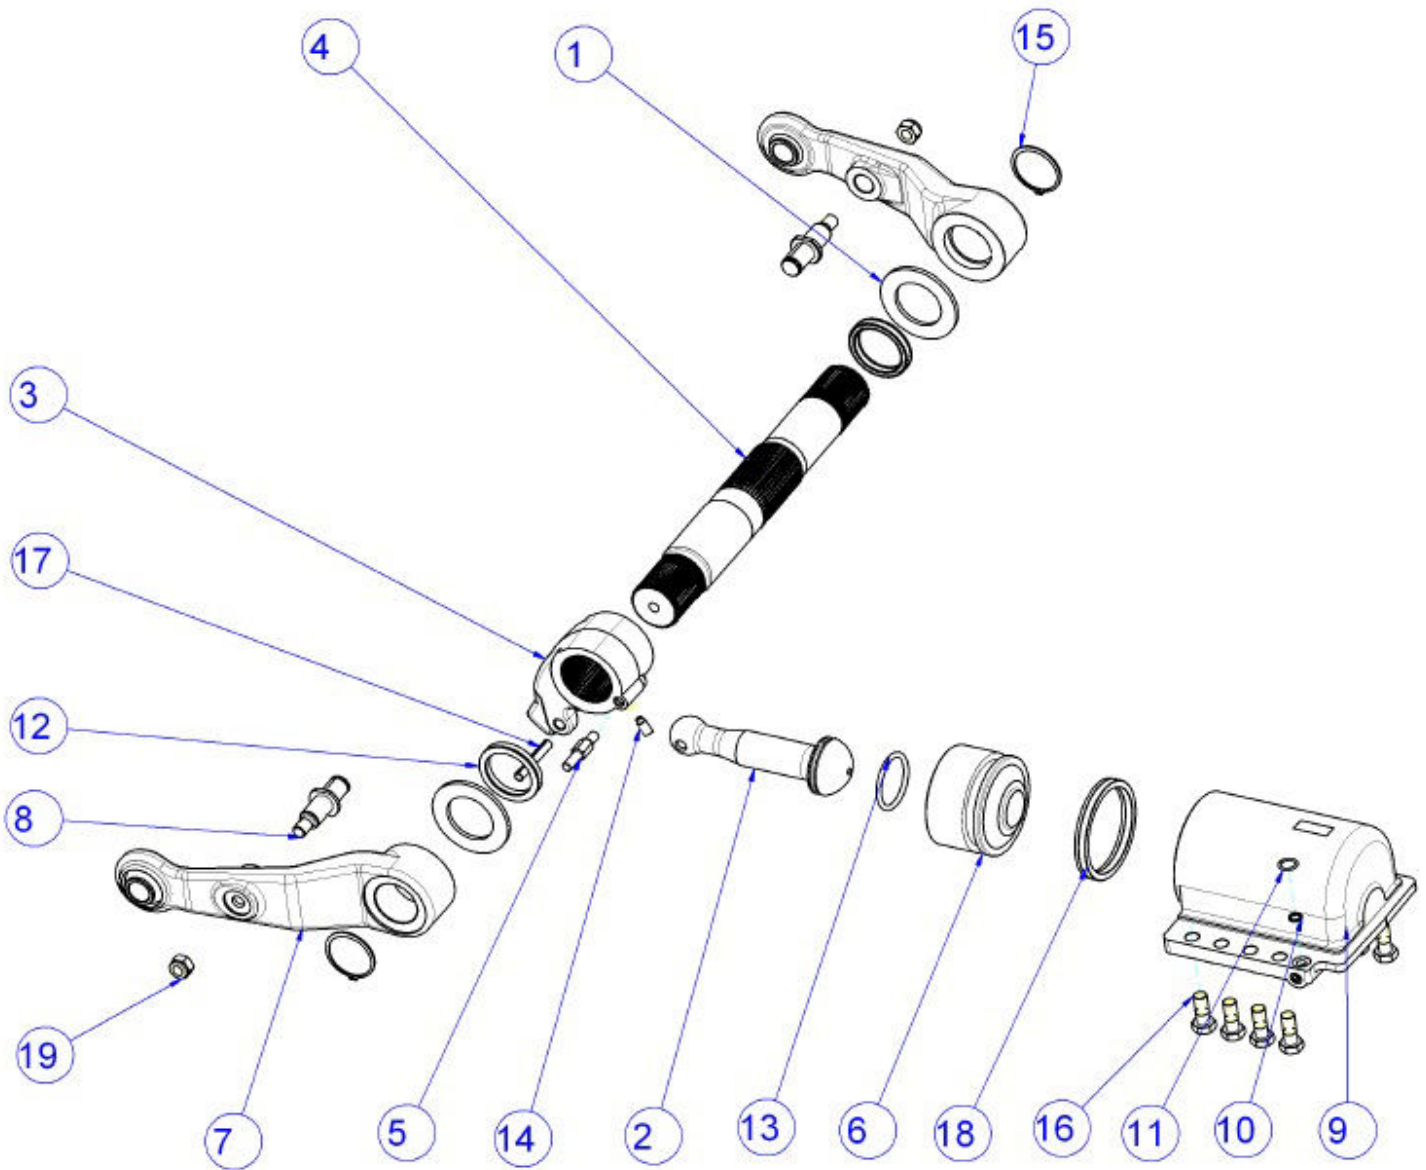

10420A-1/1

CYLINDER ASSY.

Sr.	Model	Item Code	Description	Qty	Int.	Remarks	Cut Off
1	Solis-90 CRDI MODELS WITH 10085928AA MITA LIFT WITH FLOW CONTROL VALVE	10081009AA	RING	2		CHILD PART OF 10085928AA	
2	Solis-90 CRDI MODELS WITH 10085928AA MITA LIFT WITH FLOW CONTROL VALVE	10081004AA	LINK	1		CHILD PART OF 10085928AA	
3	Solis-90 CRDI MODELS WITH 10085928AA MITA LIFT WITH FLOW CONTROL VALVE	10081012AA	CRANK	1		CHILD PART OF 10085928AA	
4	Solis-90 CRDI MODELS WITH 10085928AA MITA LIFT WITH FLOW CONTROL VALVE	10081013AA	SHAFT	1		CHILD PART OF 10085928AA