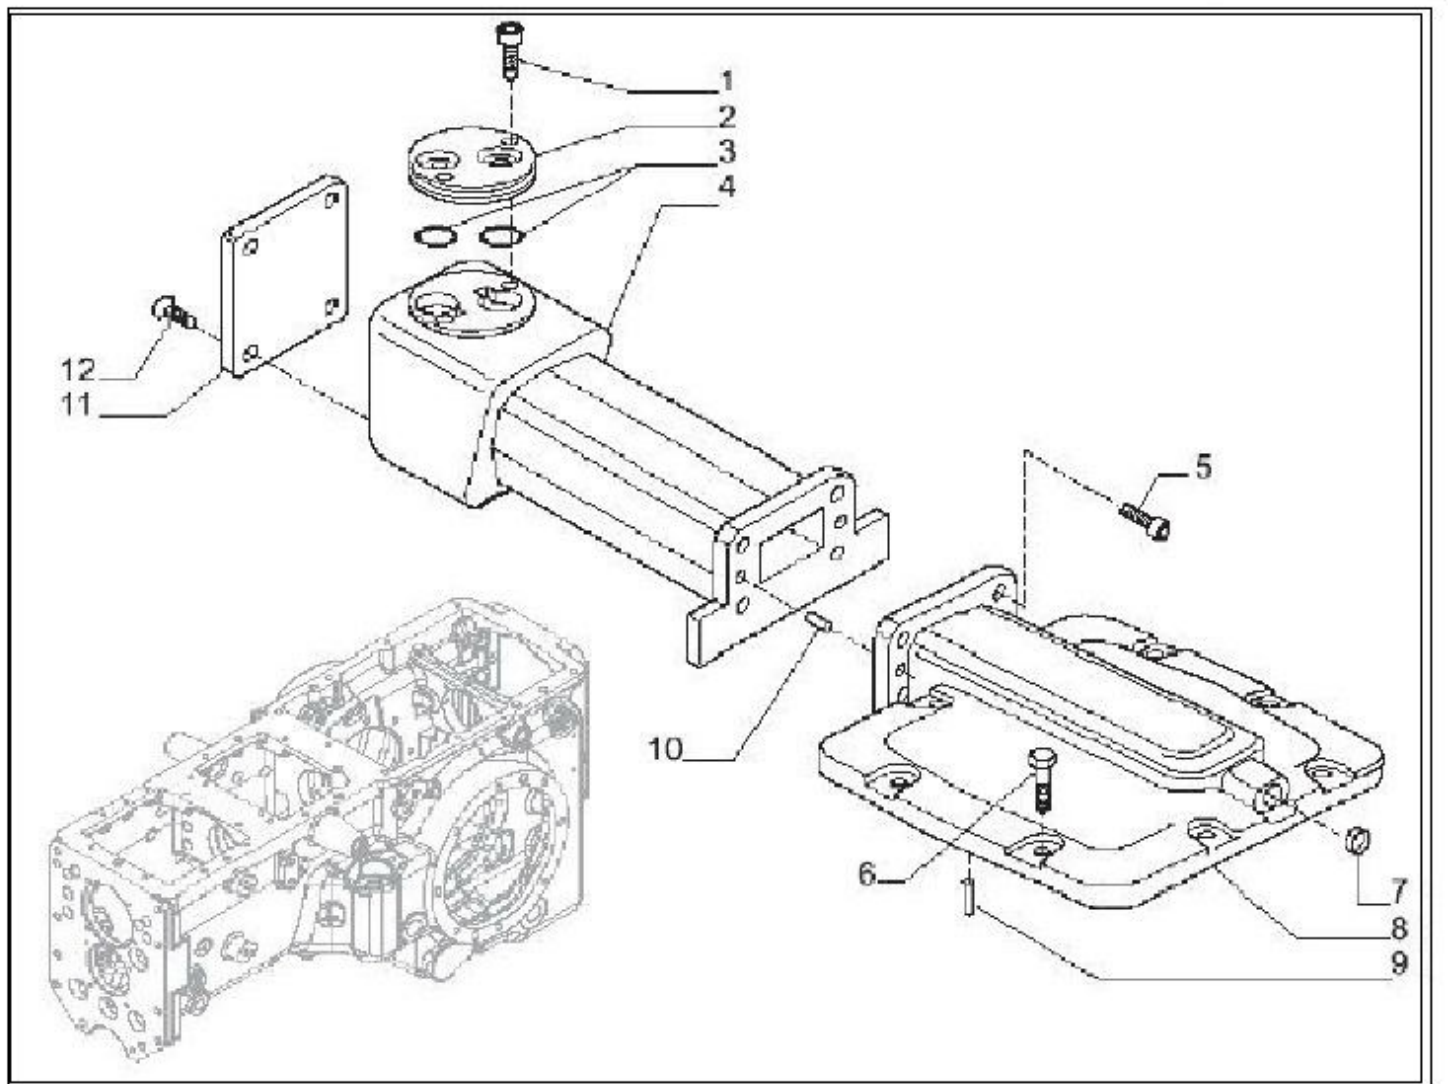

06110A-1/1

SPEED LEVER COVER

Sr.	Model	Item Code	Description	Qty	Int.	Remarks	Cut Off
1	Solis-75,90 CRDI MODELS	10081350AA	SCREW M8X16	2			
2	Solis-75,90 CRDI MODELS	10081351AA	COVER	1			
3	Solis-75,90 CRDI MODELS	10081352AA	O.RING	2			
4	Solis-75,90 CRDI MODELS	10081353AA	LEVER SUPPORT	1			
5	Solis-75,90 CRDI MODELS	10081354AA	SCREW M8X25	4			
6	Solis-75,90 CRDI MODELS	10081179AA	BOLT M 10X25	8			
7	Solis-75,90 CRDI MODELS	10081355AA	PLUG	1			
8	Solis-75,90 CRDI MODELS	10081356AA	COVER	1