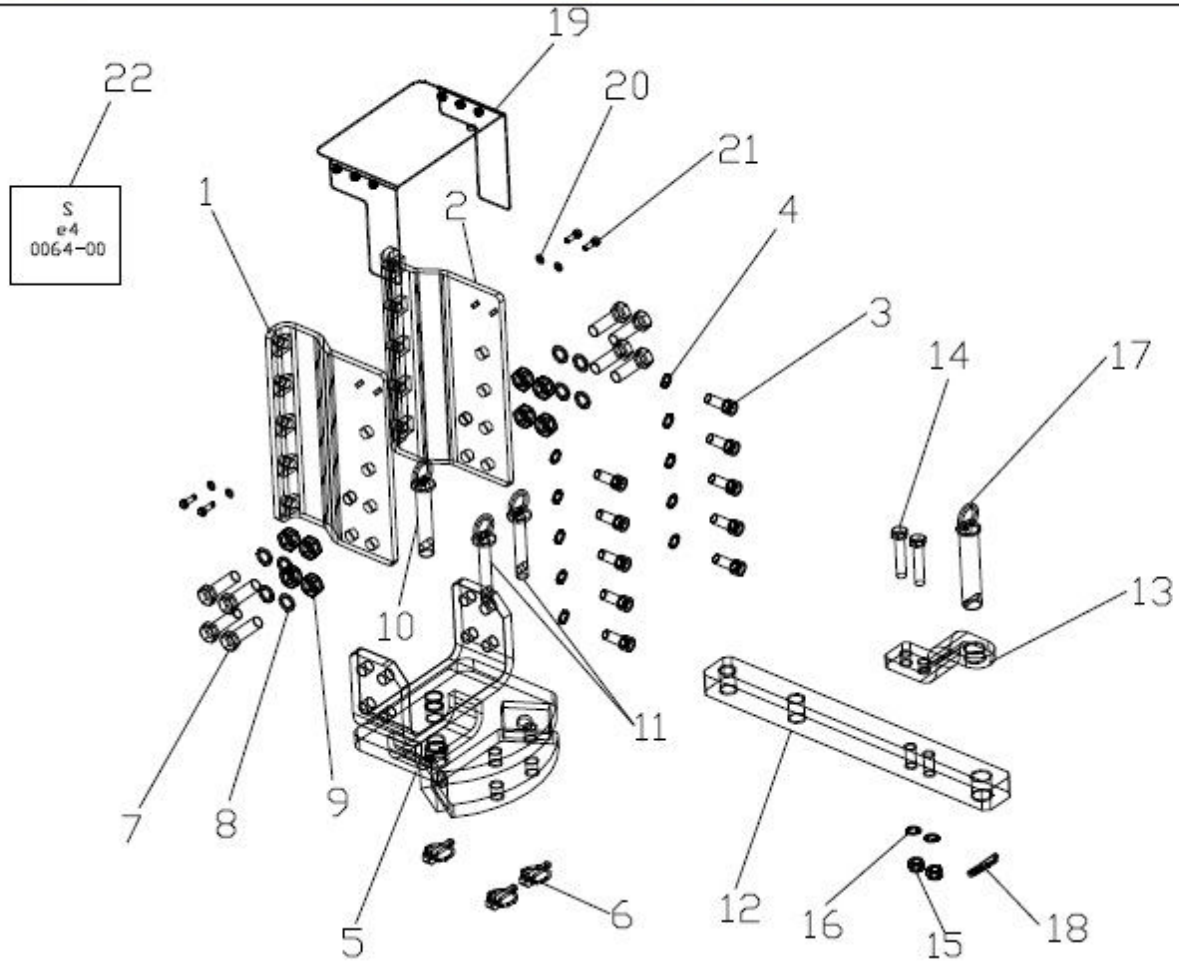

21130A-1/1

REAR TOE HOOK 3000KG

Sr.	Model	Item Code	Description	Qty	Int.	Remarks	Cut Off
1	Solis-75,90 CRDI MODELS	10085054AA	MOUNTING BRACKET ASSY (LH) 3000 KG	1			
1	Solis-75,90 CRDI MODELS	10085054AC	MOUNTING BRACKET ASSY (LH) 3000 KG	1			
2	Solis-75,90 CRDI MODELS	10084677AA	MOUNTING BRACKET ASSY (RH) 3000 KG	1			
2	Solis-75,90 CRDI MODELS	10084677AB	MOUNTING BRACKET ASSY (RH) 3000 KG	1			
3	Solis-75,90 CRDI MODELS	10081749AA	SOCKET HEAD SCREW	10		INTERCHANGE ABLE WITH 10081749AB (ROHS)	
3	Solis-75,90 CRDI MODELS	10081749AB	SOCKET HEAD SCREW	10		(ROHS) INTERCHANGE ABLE WITH 10081749AA