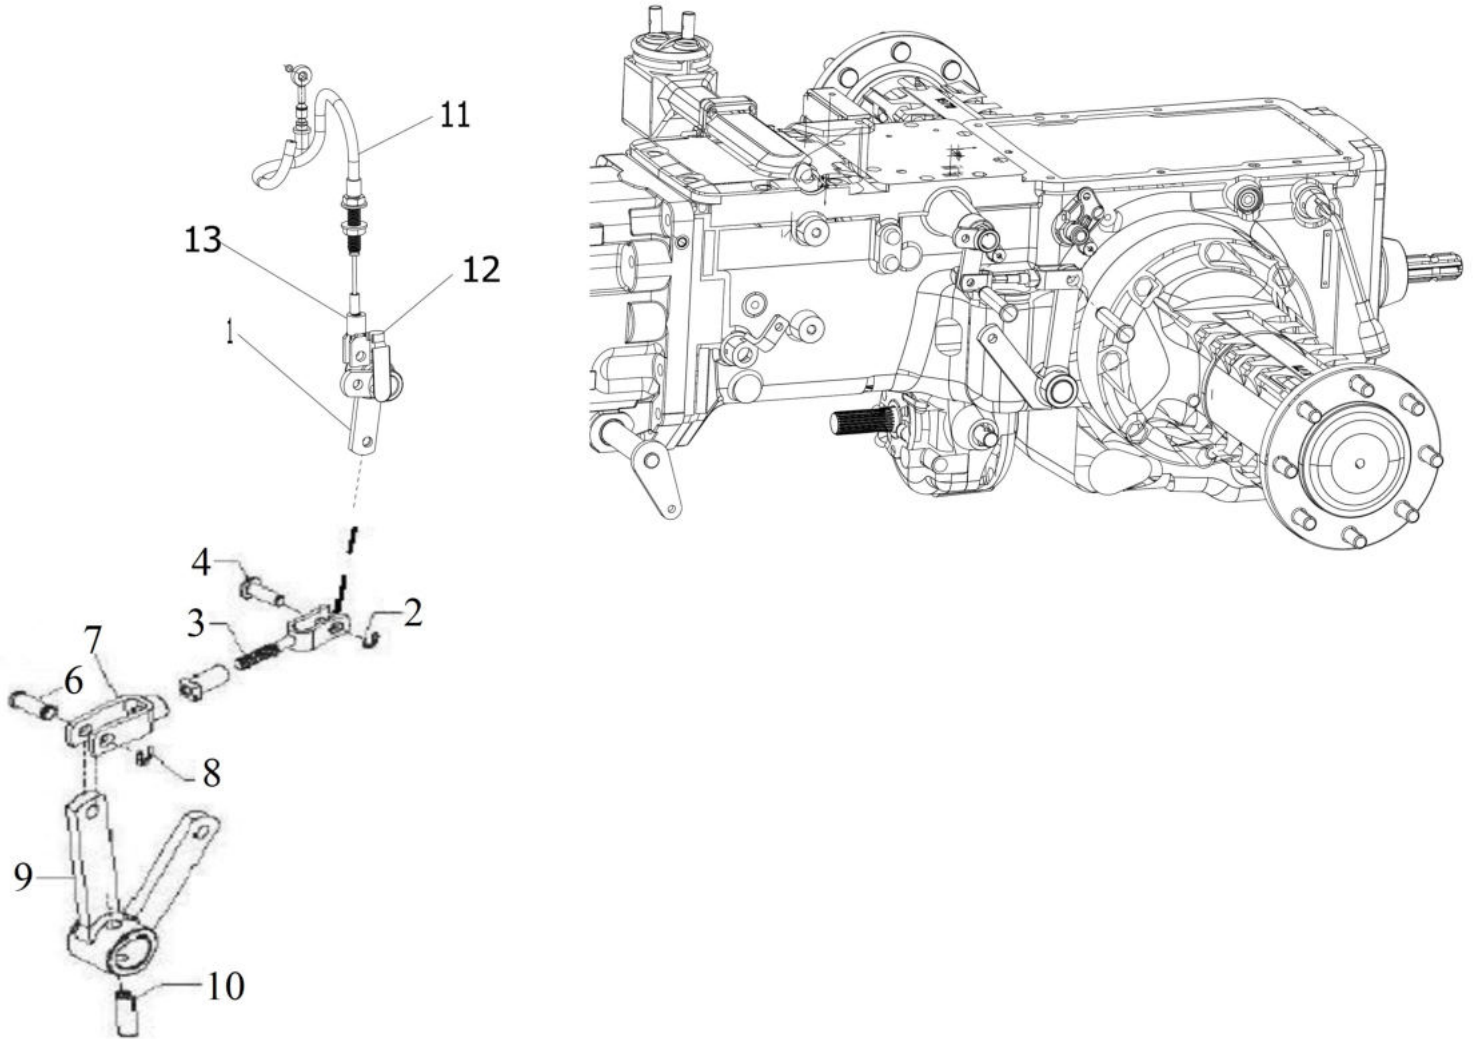

32291A-1-1

LINKAGES-4

Sr.	Model	Item Code	Description	Qty	Int.	Remarks	Cut Off
1	Solis-75,90 CRDI WITH INHOUSE AC CABIN MODELS	10083091AB	HUB PARKING BRAKE	1		INTERCHANGEABLE WITH 300074223A (ROHS)	
1	Solis-75,90 CRDI WITH INHOUSE AC CABIN MODELS	300074223A	PARKING BRAKE HUB ASSY	1		(ROHS) INTERCHANGEABLE WITH 10083091AB	
2	Solis-75,90 CRDI WITH INHOUSE AC CABIN MODELS	10081339AA	ELASTIC RING D.8	2			
3	Solis-75,90 CRDI WITH INHOUSE AC CABIN MODELS	10081340AA	BRAKE ROD	2			
4	Solis-75,90 CRDI WITH INHOUSE AC CABIN MODELS	10081341AA	BRAKE ROD PIN D. 10X28	2