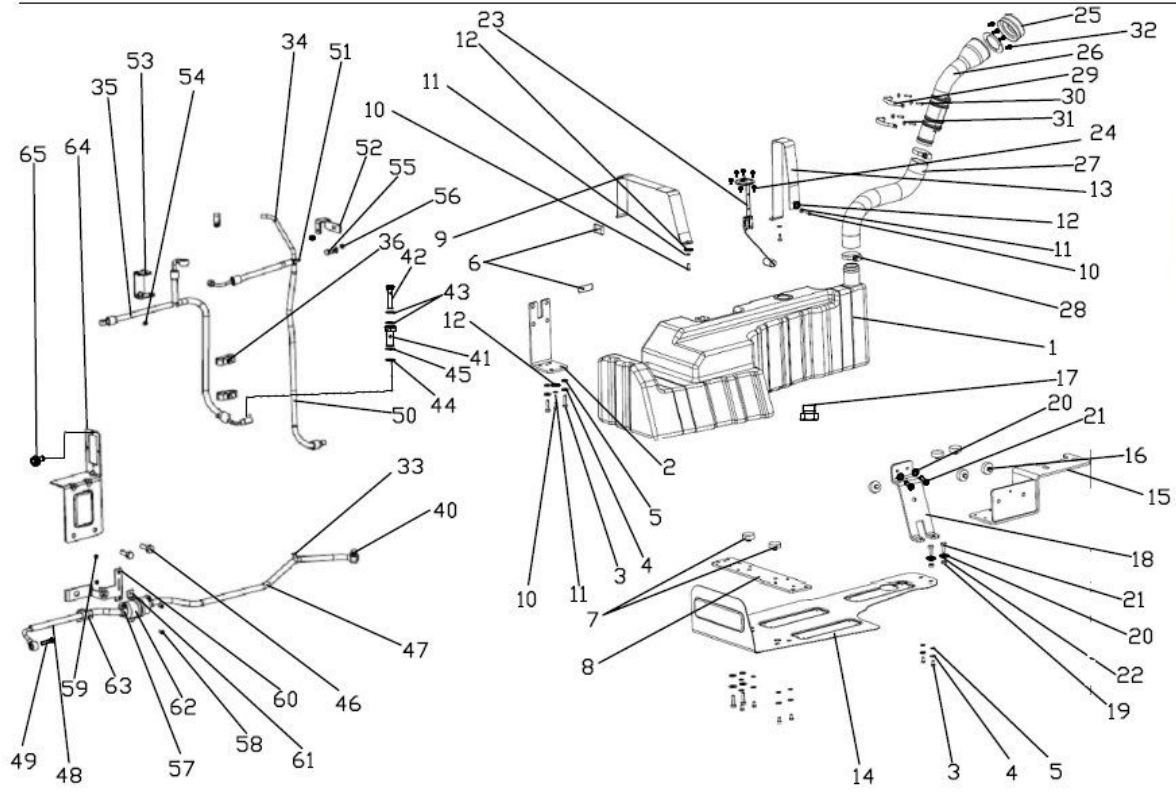

16110A-1/2

FUEL SYSTEM ASSY.

Sr.	Model	Item Code	Description	Qty	Int.	Remarks	Cut Off
1	Solis-75,90 CRDI MODELS	10084935AB	FUEL TANK ASSY.	1			
1	Solis-90 CRDI MODELS WITH CABIN	10084935AC	FUEL TANK ASSY.	1			
1	Solis-90 CRDI MODELS WITH CABIN	10084935AD	FUEL TANK ASSY.	1	YES		MEMBYFDF536 716W
1	Solis-75,90 CRDI MODELS	10085476AC	FUEL TANK ASSY	1			
2	Solis-75,90 CRDI MODELS	10084897AA	FRONT MTG BKT FOR FUEL TANK	1			
2	Solis-75,90 CRDI MODELS	10084897AC	FRONT MTG BKT FOR FUEL TANK	1			
3	Solis-75,90 CRDI MODELS	20002059AA	HEX. HEAD SCREW M8 X 1.25 X 16 8-8 SA2JS	4		INTERCHANGEABLE WITH 20005559AA (ROHS)