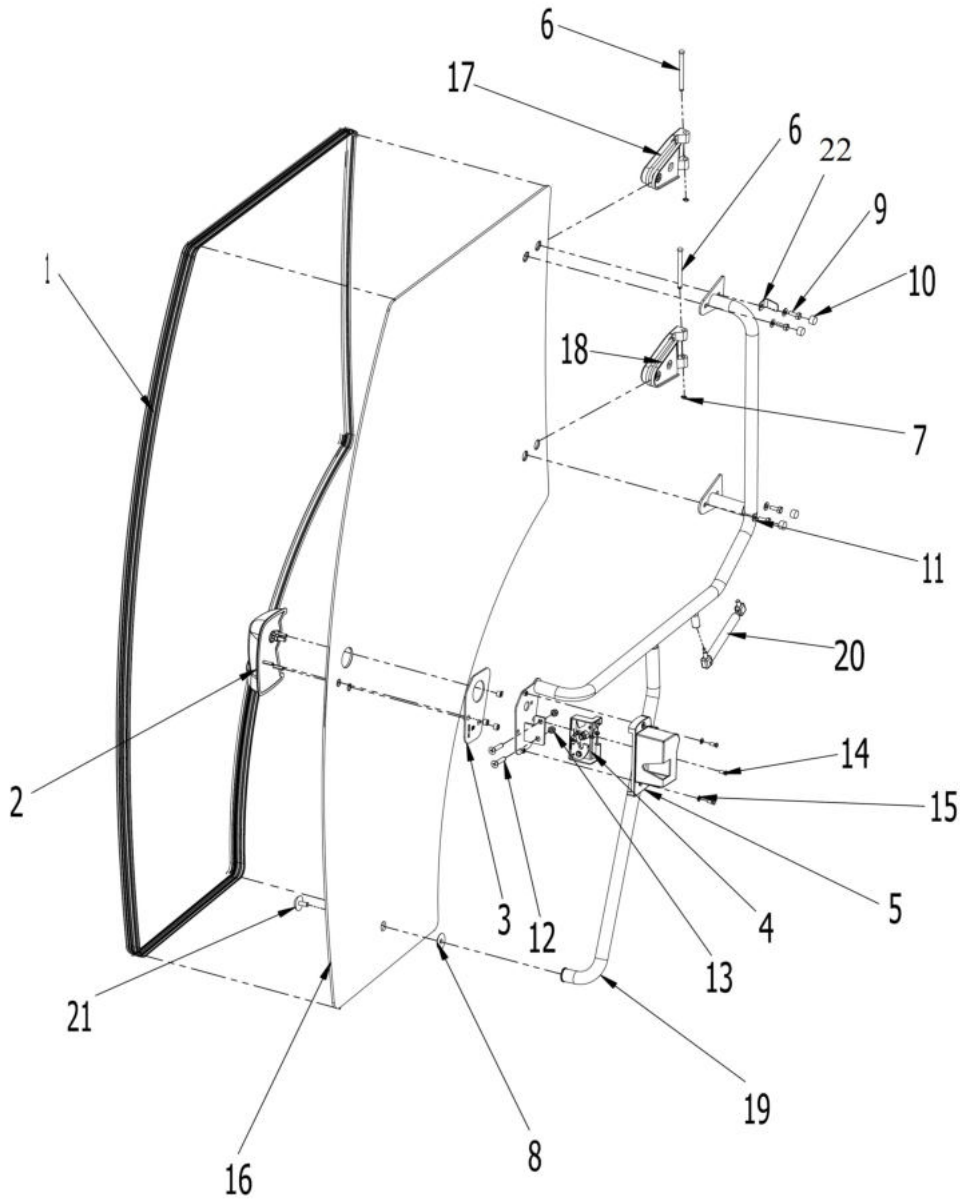

32350A-1-1

LEFT DOOR ASSY.

Sr.	Model	Item Code	Description	Qty	Int.	Remarks	Cut Off
1	Solis-75,90 CRDI WITH H-TYPE AC CABIN MODELS	10084910AA	RUBBER SECTION DOOR 4.5 Mtr.	1			
2	Solis-75,90 CRDI WITH H-TYPE AC CABIN MODELS	10085638AA	DOOR HANDLE RH	1			
3	Solis-75,90 CRDI WITH H-TYPE AC CABIN MODELS	10084514AA	DOOR LOCK RUBBER PAD RH	1			
4	Solis-75,90 CRDI WITH H-TYPE AC CABIN MODELS	10084906AA	LOCK RIGHT	1			
5	Solis-75,90 CRDI WITH H-TYPE AC CABIN MODELS	10084590AA	DOOR LOCK HANDLE COVER RH	1			
6	Solis-75,90 CRDI WITH H-TYPE AC CABIN MODELS	10085684AA	DOOR HINGE PIN DIA 8	2			
7	Solis-75,90 CRDI WITH H-TYPE AC CABIN MODELS	10085704AA	CIRCLIP DIA 8	2			
8	Solis-75,90 CRDI WITH H-TYPE AC CABIN MODELS	10084513AA	RUBBER GROMMET FOR DOOR PIPE LOWER	2