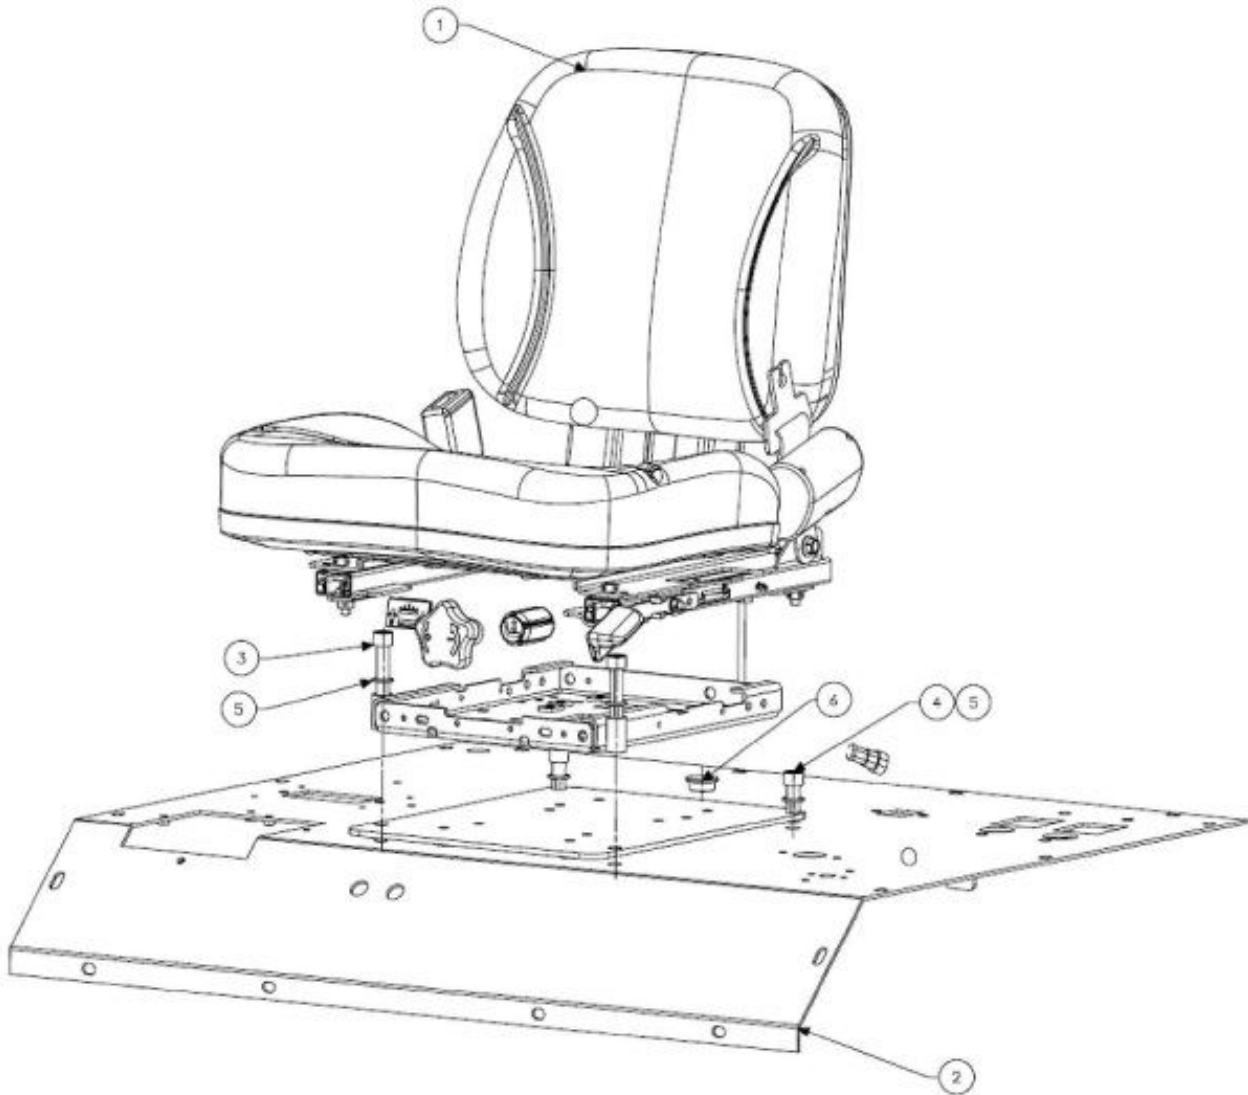

23120A-1/1

DRIVER SEAT

Sr.	Model	Item Code	Description	Qty	Int.	Remarks	Cut Off
1	Solis-75,90 CRDI WITH H-TYPE AC CABIN MODELS	300021763A	DRIVER SEAT ASSY.	1			
2	Solis-75,90 CRDI WITH H-TYPE AC CABIN MODELS	10084095AE	REAR FLOOR ASSY.	1			
3	Solis-75,90 CRDI WITH H-TYPE AC CABIN MODELS	200000145A	SOCKET HEAD CAP SCREW M12X1.75X65	2			
4	Solis-75,90 CRDI WITH H-TYPE AC CABIN MODELS	20004596AA	SOCKET HEAD CAP SCREW M12X1.75X35	2			
5	Solis-75,90 CRDI WITH H-TYPE AC CABIN MODELS	04030400012	SPRING WASHER B-12	4			
6	Solis-75,90 CRDI WITH H-TYPE AC CABIN MODELS	300024977A	GROMMET FOR HARNESS	1