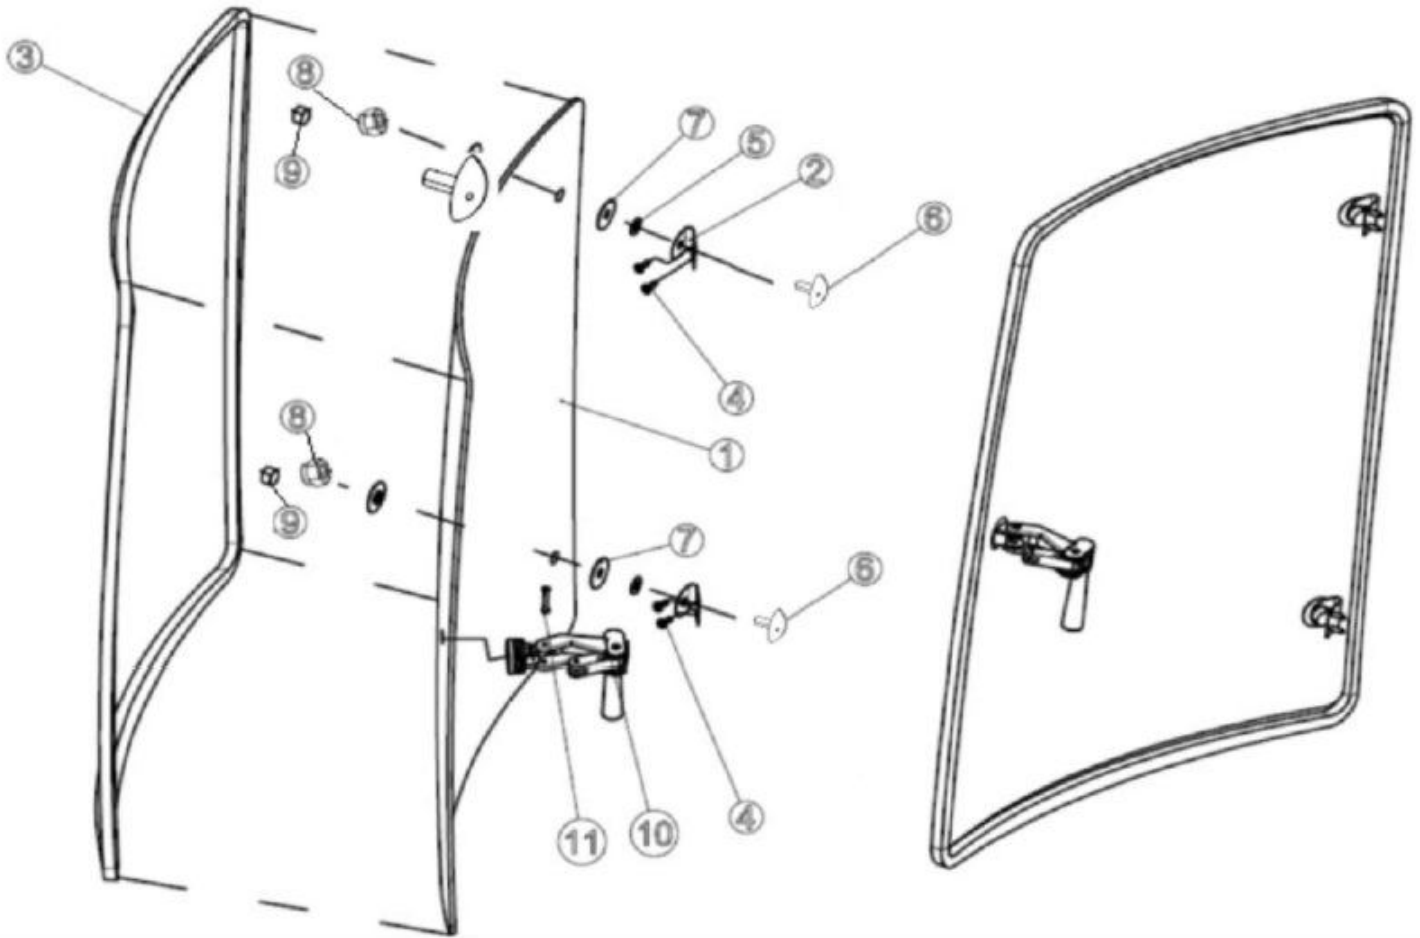

32370A-1/1

QUARTER GLASS ASSY. LH

Sr.	Model	Item Code	Description	Qty	Int.	Remarks	Cut Off
1	Solis-75,90 CRDI WITH H-TYPE AC CABIN MODELS	10084277AA	LEFT SIDE WINDOW	1			
2	Solis-75,90 CRDI WITH H-TYPE AC CABIN MODELS	10084501AB	HINGE PLATE FOR SIDE WINDOW GLASS	2			
3	Solis-75,90 CRDI WITH H-TYPE AC CABIN MODELS	10084911AA	LEFT GLASS RUBBER SECTION (2.7 Mtr)	1			
4	Solis-75,90 CRDI WITH H-TYPE AC CABIN MODELS	10085717AA	CROSS RECESSED PAN HEAD TAPPING SCREW M4.8x16	4			
5	Solis-75,90 CRDI WITH H-TYPE AC CABIN MODELS	200000380A	PLAIN WASHER DIA 8.4X DIA 17X 1.6	2		INTERCHANGEABLE WITH 20004935AB (ROHS)	
5	Solis-75,90 CRDI WITH H-TYPE AC CABIN MODELS	20004935AB	PLAIN WASHER DIA 8.4 *DIA 17*1.6	2		(ROHS) INTERCHANGEABLE WITH 200000380A