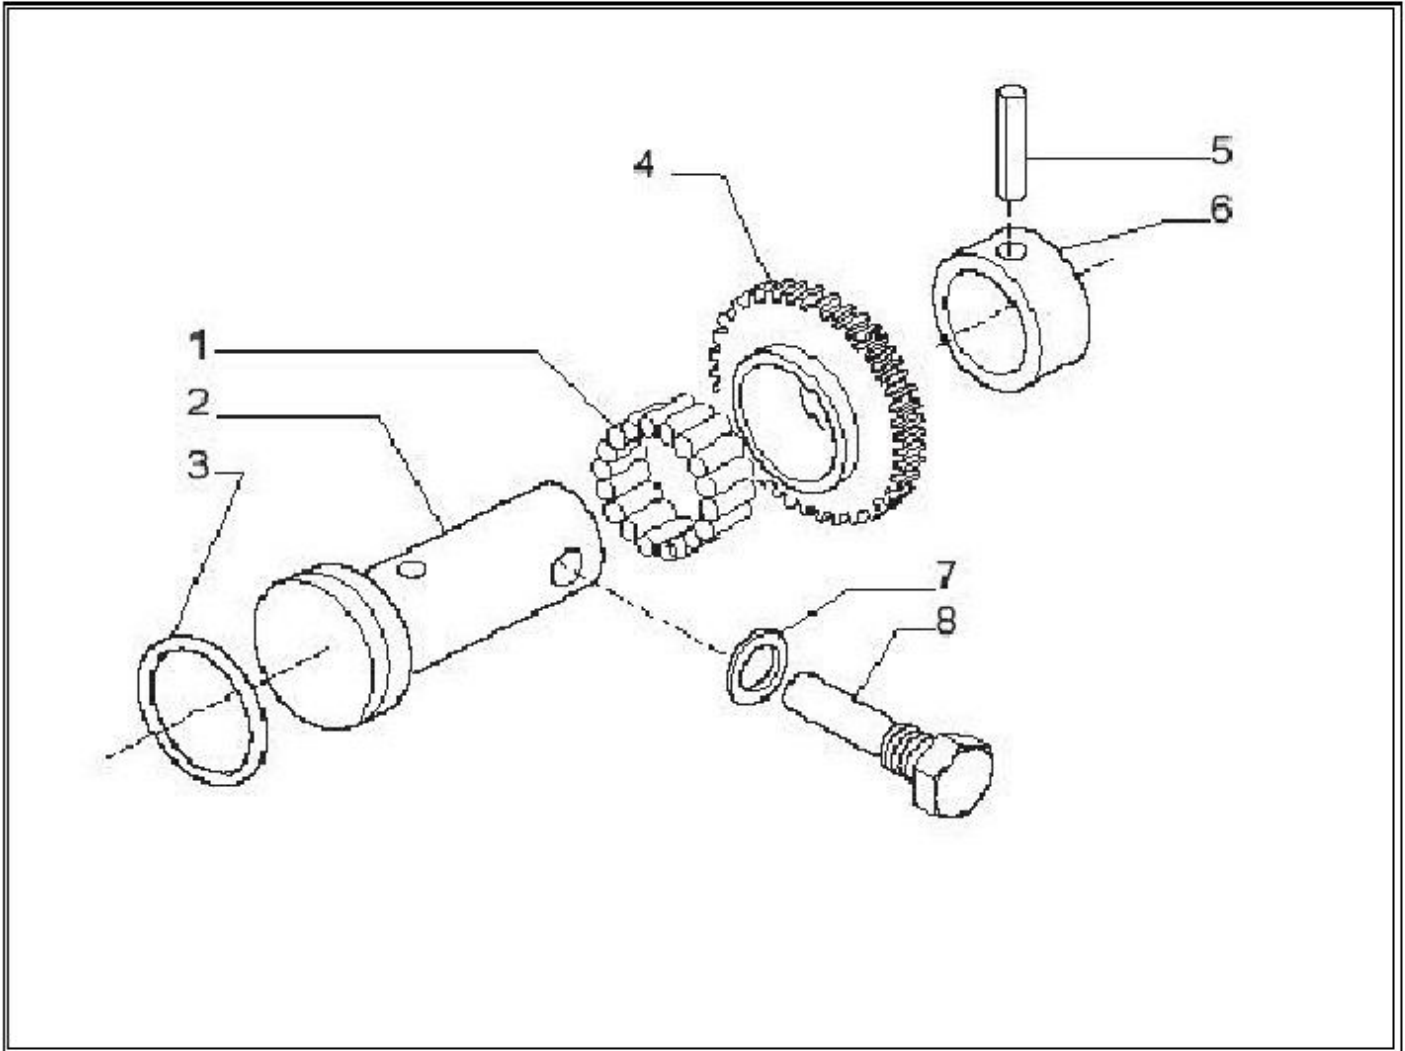

05160A-1/1

IDLE GEAR

Sr.	Model	Item Code	Description	Qty	Int.	Remarks	Cut Off
1	Solis-75,90 CRDI MODELS	10081264AA	BEARING NEEDLES	1			
2	Solis-75,90 CRDI MODELS	10081265AA	SHAFT	1			
3	Solis-75,90 CRDI MODELS	10081266AA	O.RING	1			
4	Solis-75,90 CRDI MODELS	10081267AA	GEAR Z=27	1		In place of 10081269AA & 10081267AA order single assy 300120498A (GEAR Z-27 AND BUSH ASSY 433906)	
5	Solis-75,90 CRDI MODELS	10081268AA	SPLIT PIN	1