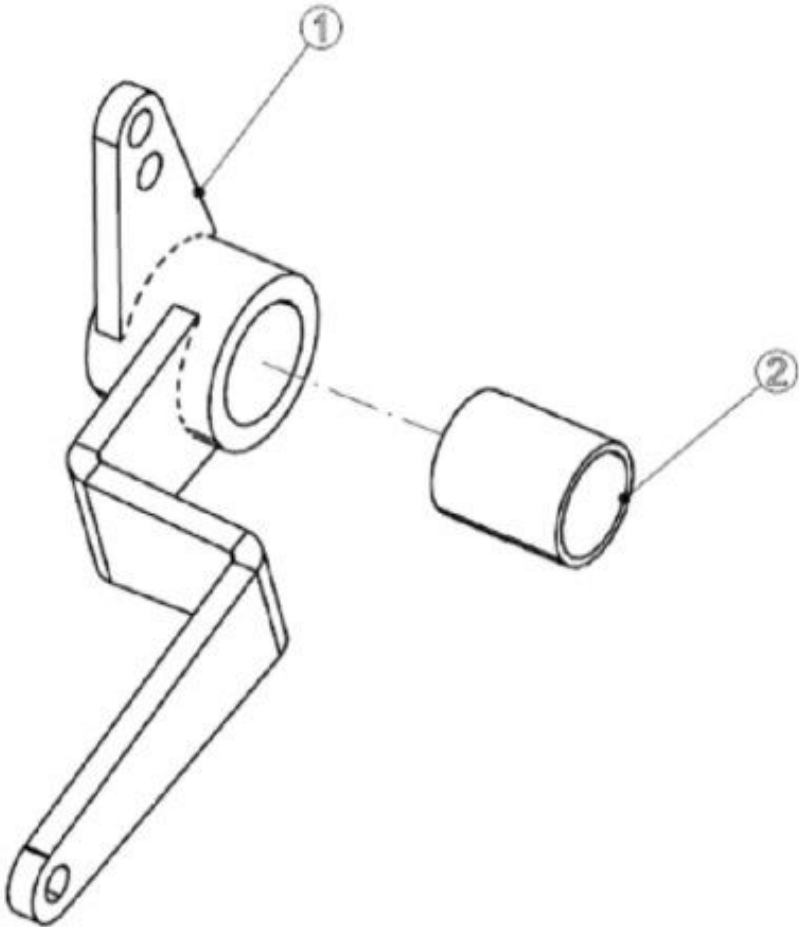

32330A-1/1

BRAKE SYSTEM MTG. LEVER

Sr.	Model	Item Code	Description	Qty	Int.	Remarks	Cut Off
1	Solis-75,90 CRDI WITH H-TYPE AC CABIN MODELS	10083616AB	BRAKE PEDAL LOWER LEVER ASSY 2	1			
2	Solis-75,90 CRDI WITH H-TYPE AC CABIN MODELS	10084265AA	BUSH(PSM 3034-40)	1