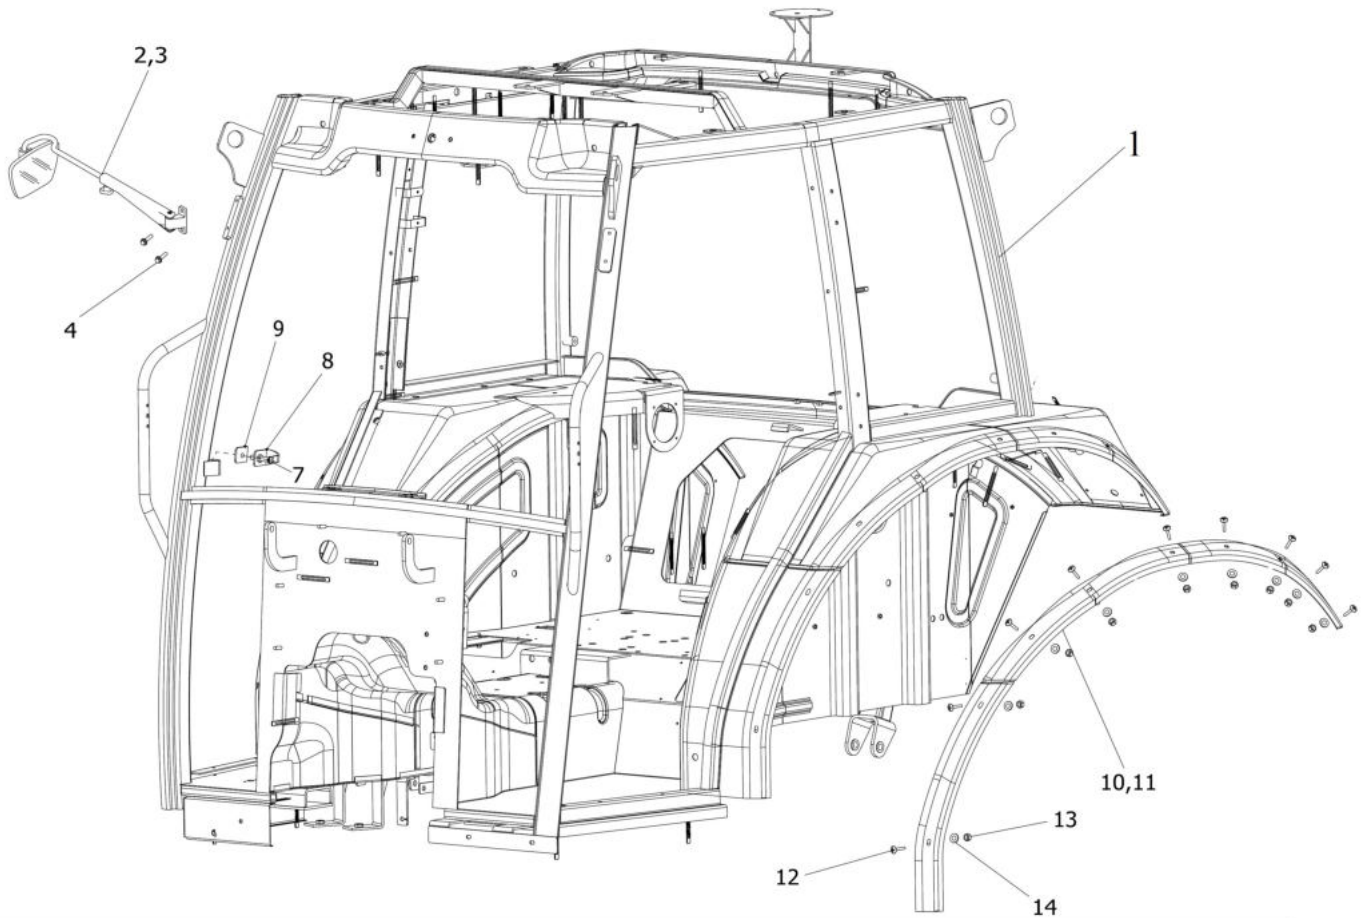

32110A-1-1

AC CABIN STRUCTURE ASSY.

Sr.	Model	Item Code	Description	Qty	Int.	Remarks	Cut Off
1	Solis-75,90 CRDI WITH INHOUSE AC CABIN MODELS	10018044CA	AC CABIN ASSY WORLDTRAC	1			
2	Solis-75,90 CRDI WITH INHOUSE AC CABIN MODELS	10028773AA	MIRROR ASSY RH	1			
3	Solis-75,90 CRDI WITH INHOUSE AC CABIN MODELS	10028774AA	MIRROR ASSY LH	1			
4	Solis-75,90 CRDI WITH INHOUSE AC CABIN MODELS	20003519AA	HEX FLANGE SCREW M8*1.25*20-8.8 SA2JS	4		INTERCHANGEABLE WITH 20005539AA (ROHS)	
4	Solis-75,90 CRDI WITH INHOUSE AC CABIN MODELS	20005539AA	HEX FLANGE SCREW M8*1.25*20-8.8 SA4GS	4	YES	(ROHS) INTERCHANGEABLE WITH 20003519AA