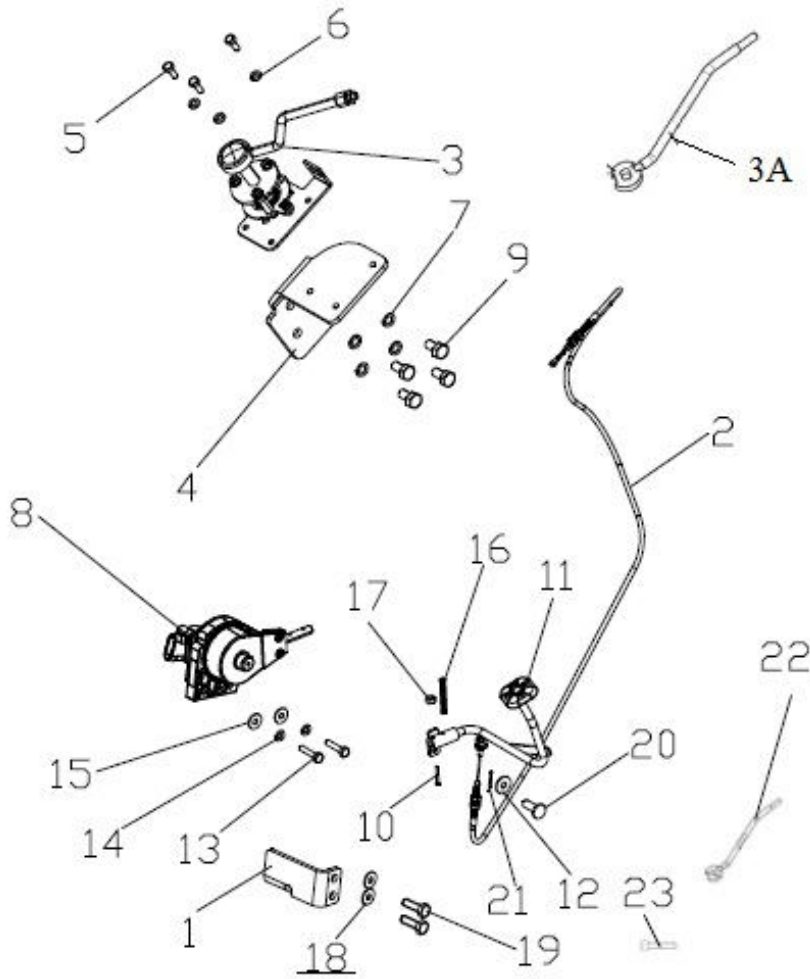

22110A-1/1

ACCELERATOR ASSEMBLY

ASSY. VIEW

Sr.	Model	Item Code	Description	Qty	Int.	Remarks	Cut Off
1	Solis-75,90 CRDI MODELS	10067812AA	ACC MTG BKT ASSY	1			
2	Solis-75,90 CRDI MODELS	10017988AC	HAND ACCLERATOR WIRE FOR CRDI MODEL	1			
2	Solis-75,90 CRDI MODELS	10017988AD	HAND ACCLERATOR WIRE FOR CRDI MODEL	1			
3	Solis-75,90 CRDI MODELS	10017920AB	HAND ACCELERATOR ASSY. CRDI MODEL	1			
3A	Solis-75,90 CRDI MODELS WITH INHOUSE CABIN WITH 3000KG LIFT	10068131AD	HANDLE ASSY FOR HAND ACC.	1			
3A	Solis-75,90 CRDI MODELS WITH INHOUSE CABIN WITH 3000KG LIFT	10094725AA	HANDLE ASSY FOR HAND ACC FOR CRDI-90	1	YES		MEMJYDF583139W
3A	Solis-90 CRDI MODELS	10068131AC	HANDLE ASSY FOR HAND ACC.	1