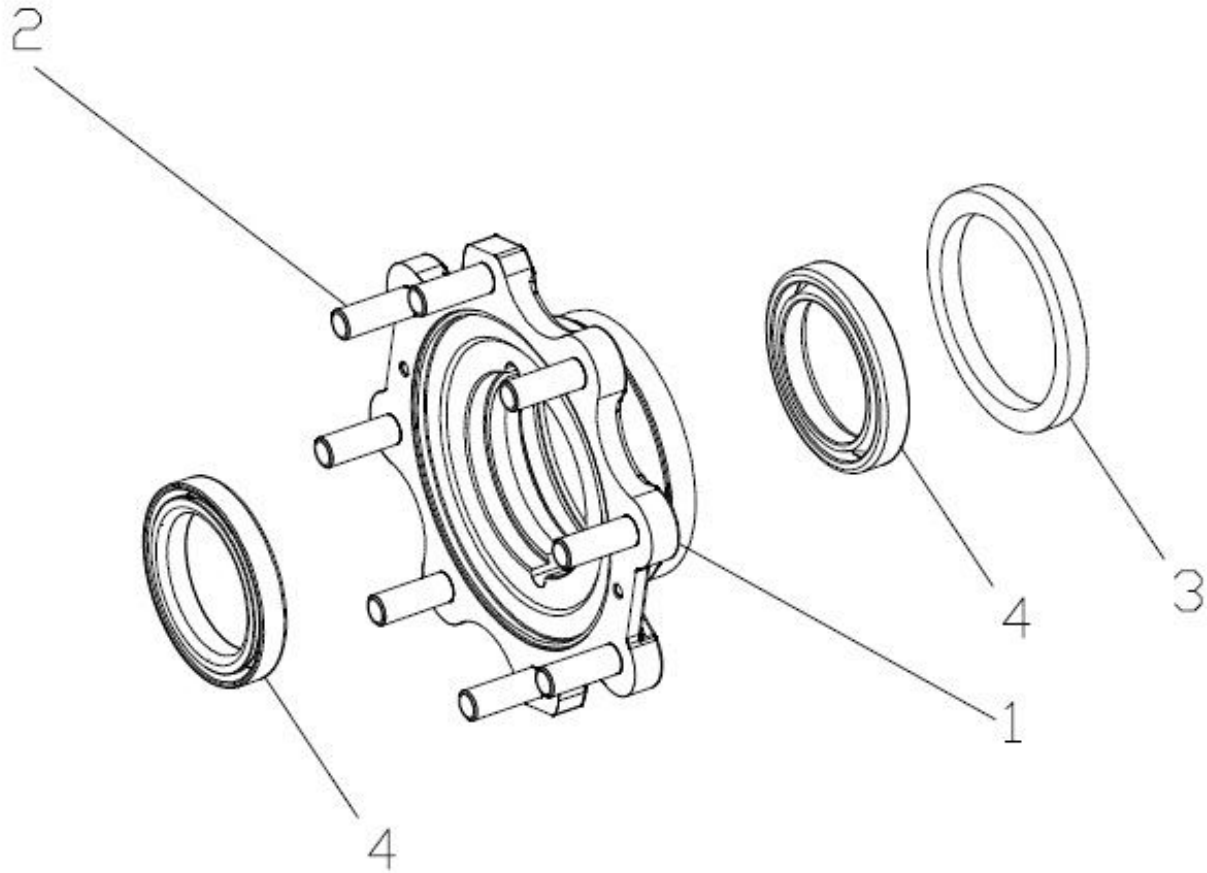

19220A-1/1

WHEEL HUB LH&RH SUB ASSY.

Sr.	Model	Item Code	Description	Qty	Int.	Remarks	Cut Off
1	Solis-75,90 CRDI MODELS (ALL 4-WD INHOUSE BEAM)	10027627AD	WHEEL HUB KIT (FRONT AXLE 4WD)	2			
1	Solis-75,90 CRDI MODELS (ALL 4-WD INHOUSE BEAM)	10027627AF	WHEEL HUB KIT (FRON AXLE 4WD)	2			
2	Solis-75,90 CRDI MODELS (ALL 4-WD INHOUSE BEAM)	10028543AA	STUD(FRONT AXLE 4WD)	16			
2	Solis-75,90 CRDI MODELS (ALL 4-WD INHOUSE BEAM)	10028543AB	STUD	16			
3	Solis-75,90 CRDI MODELS (ALL 4-WD INHOUSE BEAM)	20004034AA	SEAL(130X160X14)	2			
4	Solis-75,90 CRDI MODELS (ALL 4-WD INHOUSE BEAM)	20004023AA	TAPER ROLLER BEARING JL819349/JL819310	4