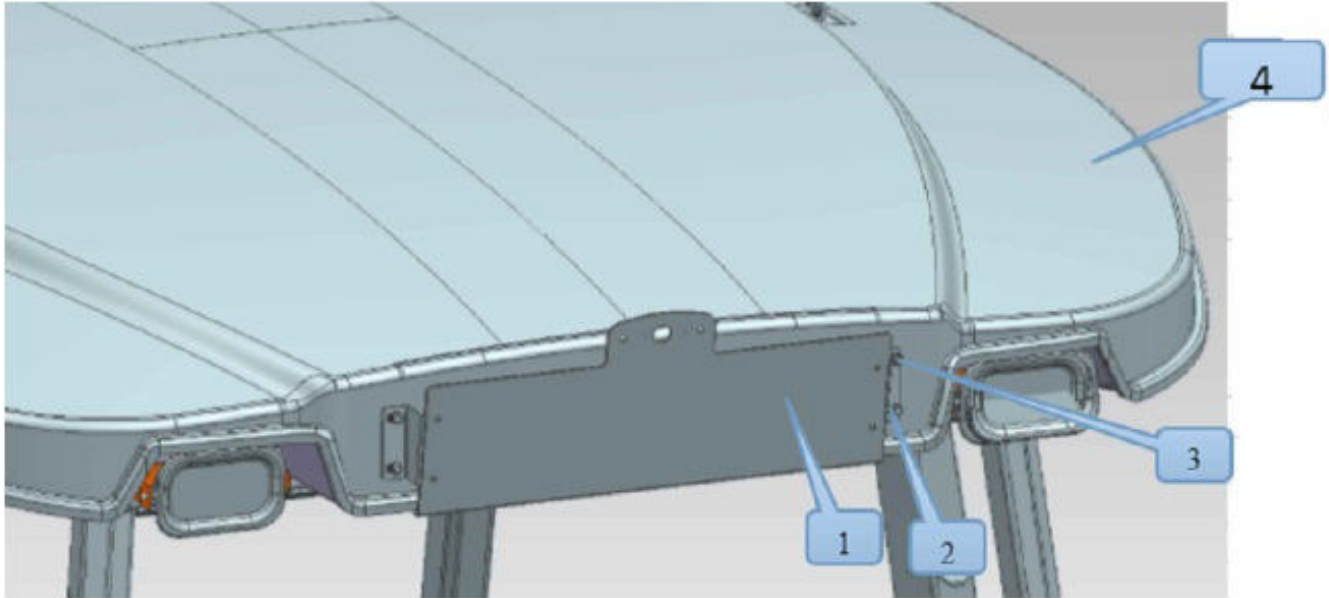

32650A-1/1

REGISTRATION PLATE

Sr.	Model	Item Code	Description	Qty	Int.	Remarks	Cut Off
1	Solis-75,90 CRDI WITH H-TYPE AC CABIN MODELS	10084253AA	REGISTRATION PLATE	1			
2	Solis-75,90 CRDI WITH H-TYPE AC CABIN MODELS	04030600006	PLAIN WASHER DIA 6.4 *DIA 18 *1.5	4			
3	Solis-75,90 CRDI WITH H-TYPE AC CABIN MODELS	04040106020	HEX SCREW M6*1*20	4		INTERCHANGEABLE WITH 20005569AA (ROHS)	
3	Solis-75,90 CRDI WITH H-TYPE AC CABIN MODELS	20005569AA	HEX SCREW M6X1X20	4		(ROHS) INTERCHANGEABLE WITH 04040106020	
4	Solis-75,90 CRDI WITH H-TYPE AC CABIN MODELS	10094998AB	CANOPY ASSY	1