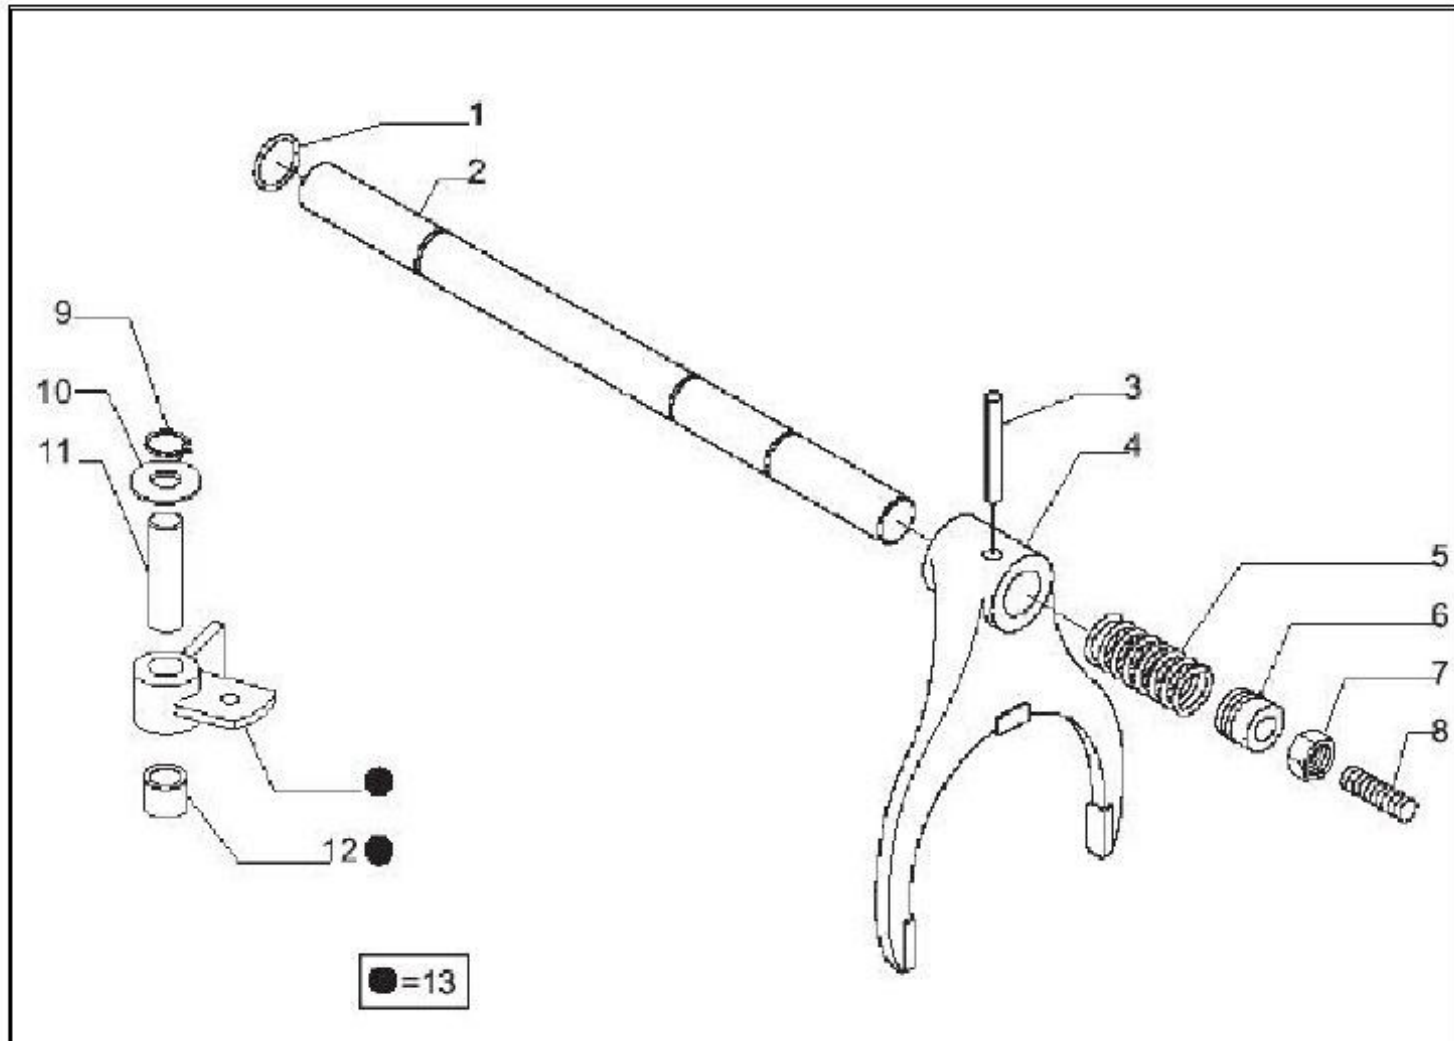

07120A-1/1

REAR DIFFERENTIAL LOCK

Sr.	Model	Item Code	Description	Qty	Int.	Remarks	Cut Off
1	Solis-75,90 CRDI MODELS	10081301AA	O.RING	1			
2	Solis-75,90 CRDI MODELS	10081302AA	DIFF. LOCKING PIN	1			
3	Solis-75,90 CRDI MODELS	10081303AA	PIN	1			
4	Solis-75,90 CRDI MODELS	10081304AA	DIFF. LOCKING FORK	1			
5	Solis-75,90 CRDI MODELS	10081305AA	SPRING	1			
6	Solis-75,90 CRDI MODELS	10081306AA	PLUG M22X1.5	1			
7	Solis-75,90 CRDI MODELS	10081307AA	NUT	1			
8	Solis-75,90 CRDI MODELS	10081308AA	GRUB SCREW M10X50	1