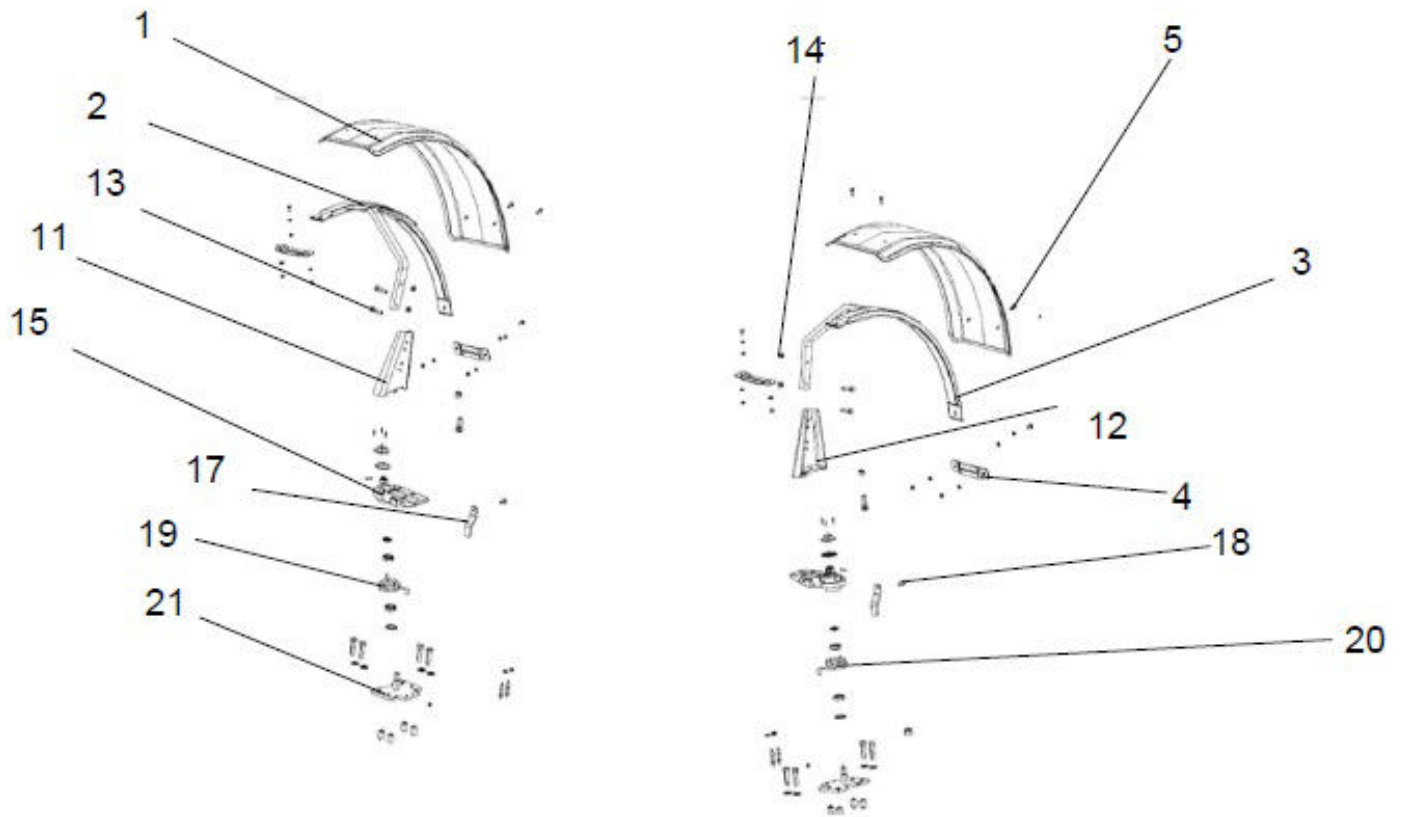

18120A-1/1

MUD GUARD

Sr.	Model	Item Code	Description	Qty	Int.	Remarks	Cut Off
1	Solis-75,90 CRDI MODELS	10083153BA	FRONT MUDGAURD	2			
2	Solis-75,90 CRDI MODELS	10082780BB	FRONT MUDGUARD FRAME ASSY RH	1			
3	Solis-75,90 CRDI MODELS	10082781BB	FRONT MUDGUARD FRAME ASSY LH	1			
4	Solis-75,90 CRDI MODELS	10082901AB	SLOTTED PLATE	4		INTERCHANGEABLE WITH 10082901AC (ROHS)	
4	Solis-75,90 CRDI MODELS	10082901AC	SLOTTED PLATE	4	YES	(ROHS) INTERCHANGEABLE WITH 10082901AB	
5	Solis-75,90 CRDI MODELS	10067946AA	CROSS SLOTTED TRUSS HEAD SCREW M8X25	8			
11	Solis-75,90 CRDI MODELS	10082782BA	BASE FRAME ASSY RH	1