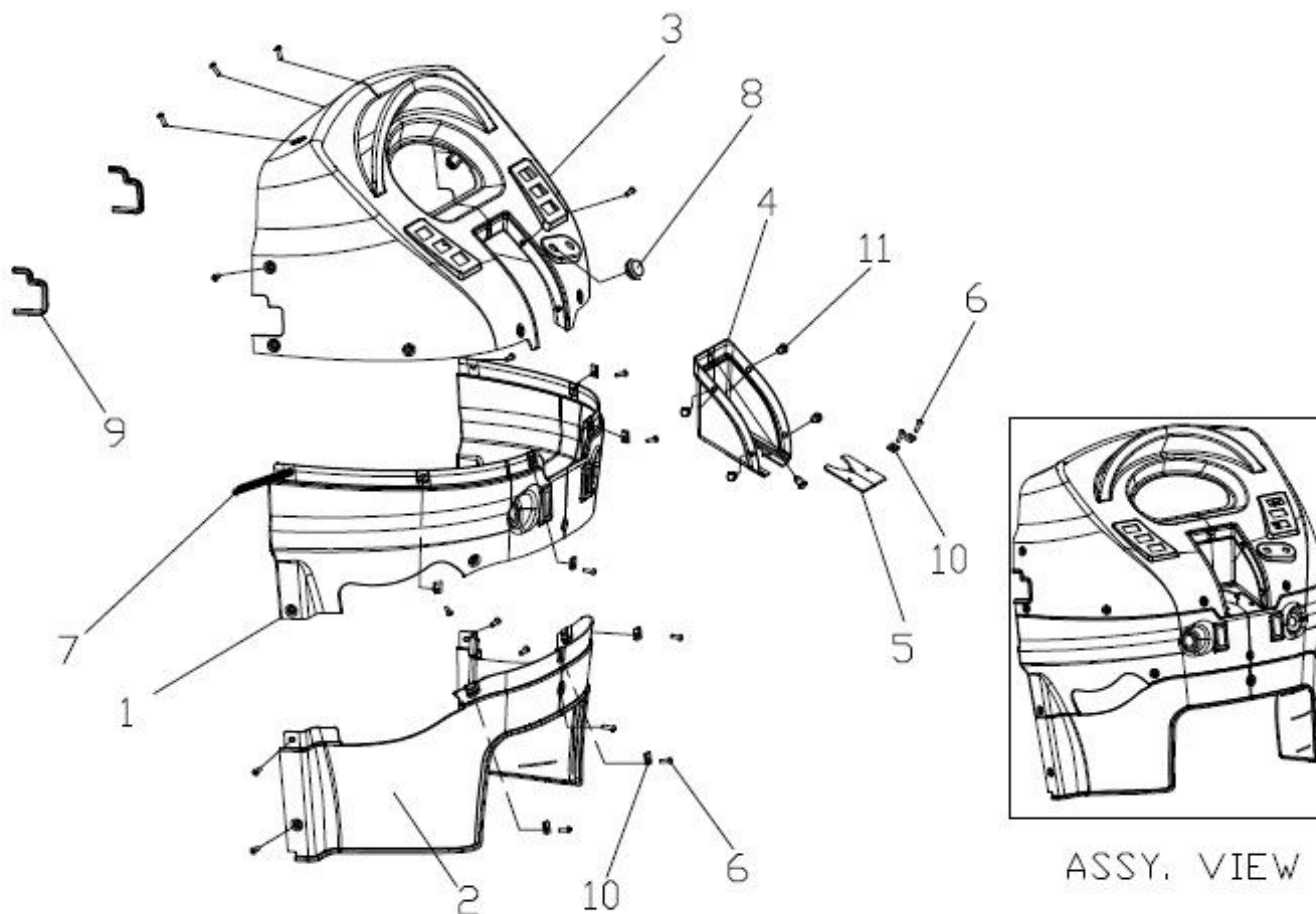

15120A-1/1

DASHBOARD ASSEMBLY

Sr.	Model	Item Code	Description	Qty	Int.	Remarks	Cut Off
1	Solis-75,90 CRDI MODELS	10067631AB	DASHBOARD MID	1			
1	Solis-75,90 CRDI MODELS	10067631AC	DASHBOARD MID	1			
2	Solis-75,90 CRDI MODELS	10067632AB	DASHBOARD LOWER	1			
2	Solis-75,90 CRDI MODELS	10067632AC	DASHBOARD LOWER	1			
3	Solis-75,90 CRDI MODELS	10067630AC	DASHBORAD UPPER	1			
3	Solis-75,90 CRDI MODELS	10067630AE	DASHBORAD UPPER	1			
4	Solis-75,90 CRDI MODELS	10067742AC	DASHBAORD SEALING COVER	1			
4	Solis-75,90 CRDI MODELS	10067742AD	DASHBAORD SEALING COVER	1