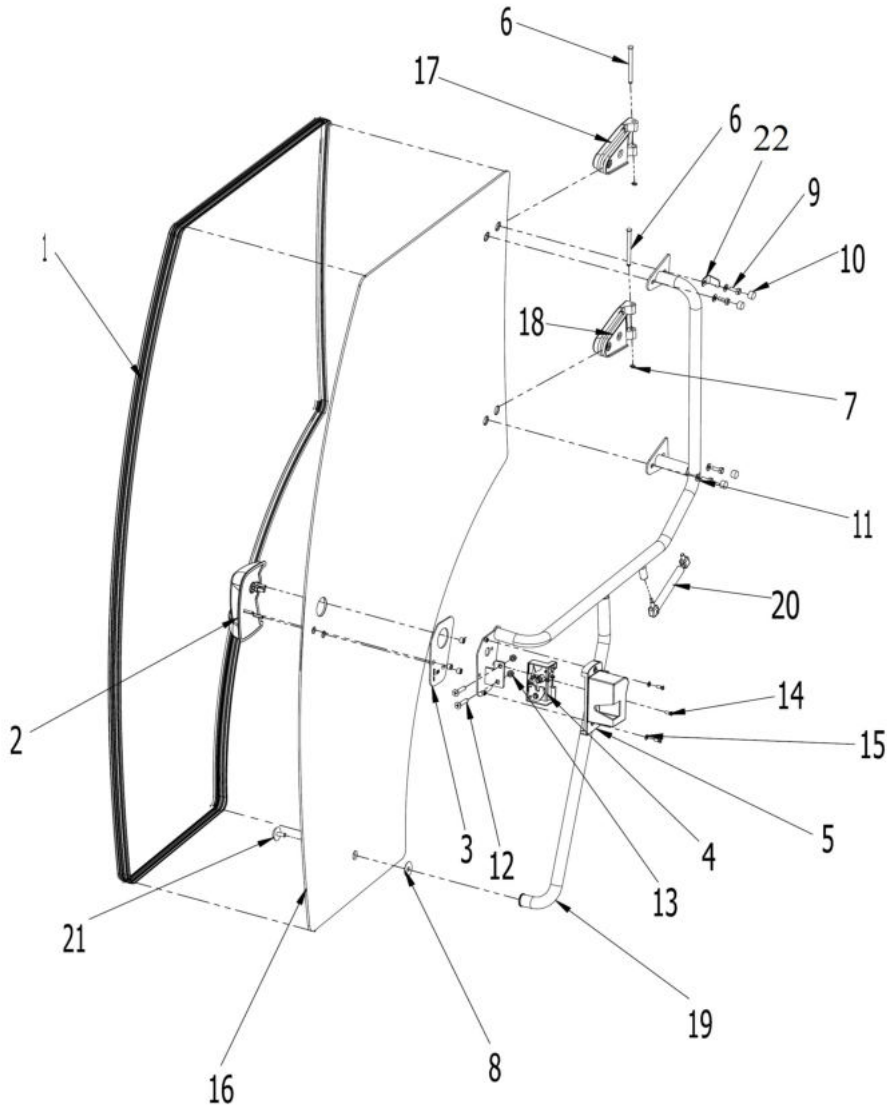

32360A-1-1

LEFT DOOR ASSY.

Sr.	Model	Item Code	Description	Qty	Int.	Remarks	Cut Off
1	Solis-75,90 CRDI WITH H-TYPE AC CABIN MODELS	10084910AA	RUBBER SECTION DOOR 4.5 Mtr.	1			
2	Solis-75,90 CRDI WITH H-TYPE AC CABIN MODELS	10085637AA	DOOR HANDLE LH	1			
3	Solis-75,90 CRDI WITH H-TYPE AC CABIN MODELS	10084511AA	DOOR LOCK RUBBER PAD LH	1			
4	Solis-75,90 CRDI WITH H-TYPE AC CABIN MODELS	10084878AA	LOCK LEFT	1			
5	Solis-75,90 CRDI WITH H-TYPE AC CABIN MODELS	10084589AA	DOOR LOCK HANDLE COVER LH	1			
6	Solis-75,90 CRDI WITH H-TYPE AC CABIN MODELS	10085684AA	DOOR HINGE PIN DIA 8	2			
7	Solis-75,90 CRDI WITH H-TYPE AC CABIN MODELS	10085704AA	CIRCLIP DIA 8	2			
8	Solis-75,90 CRDI WITH H-TYPE AC CABIN MODELS	10084513AA	RUBBER GROMMET FOR DOOR PIPE LOWER	2