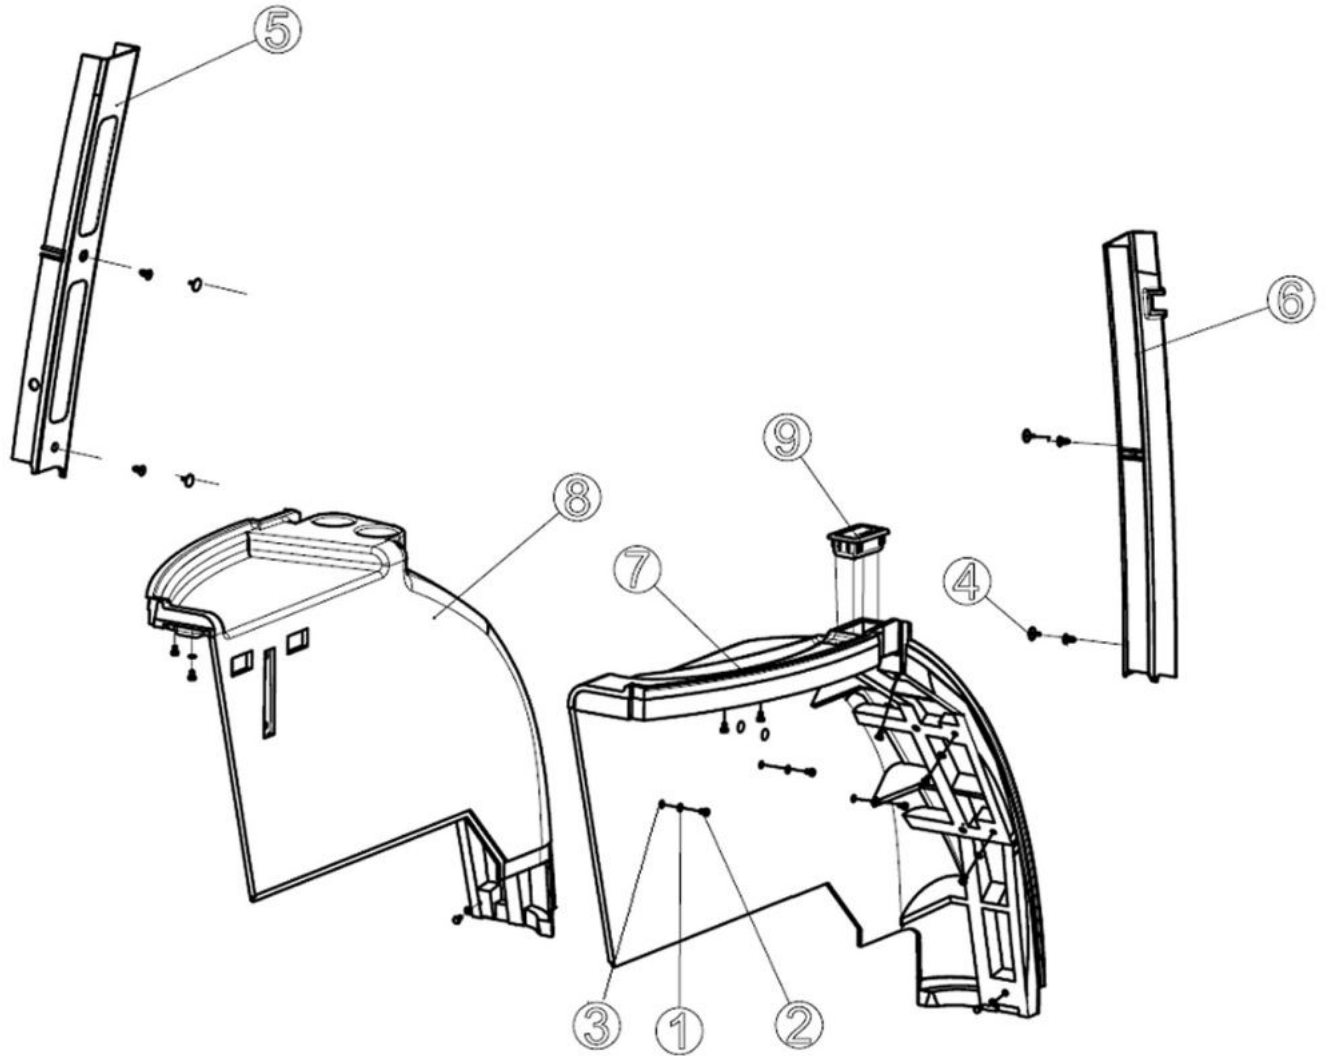

32510A-1-1

INTERIOR COVERING PARTS ASSY.

Sr.	Model	Item Code	Description	Qty	Int.	Remarks	Cut Off
1	Solis-75,90 CRDI WITH H-TYPE AC CABIN MODELS	10083030AA	SPECIAL WASHER FOR INTERIOR	21		INTERCHANGEABLE WITH 10083030AB (ROHS)	
1	Solis-75,90 CRDI WITH H-TYPE AC CABIN MODELS	10083030AB	SPECIAL WASHER	21		(ROHS) INTERCHANGEABLE WITH 10083030AA	
2	Solis-75,90 CRDI WITH H-TYPE AC CABIN MODELS	20000104AA	HEX SCREW M6*10	21		INTERCHANGEABLE WITH 20005573AA (ROHS)	
2	Solis-75,90 CRDI WITH H-TYPE AC CABIN MODELS	20005573AA	HEX SCREW M6X10	21	YES	(ROHS) INTERCHANGEABLE WITH 20000104AA