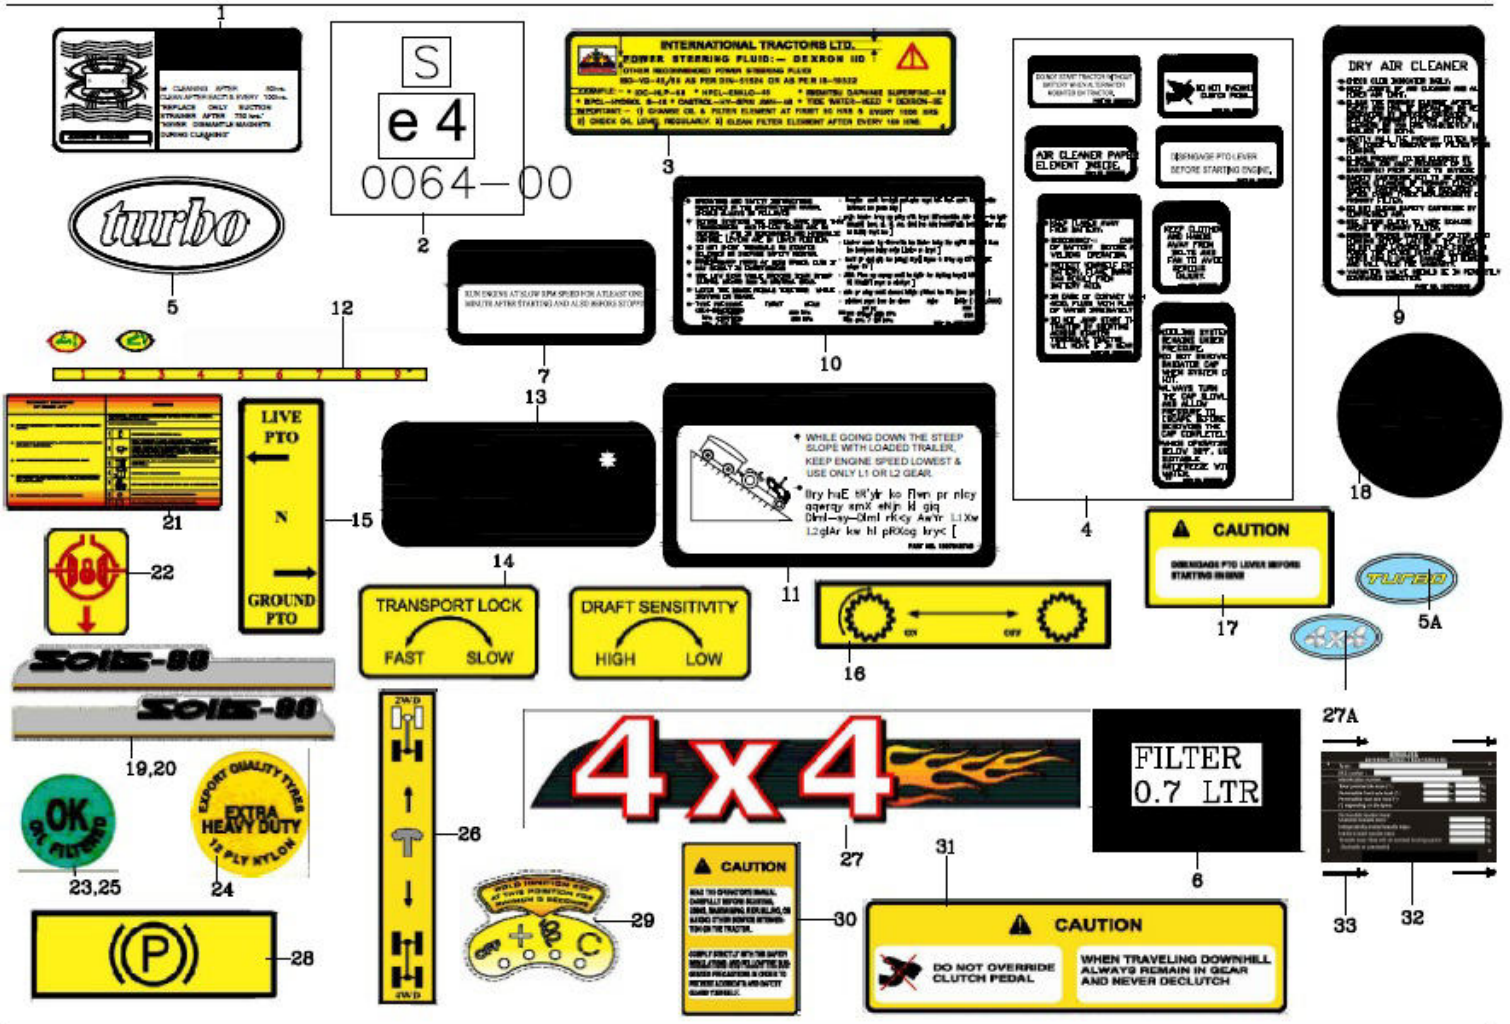

24110A-1/2

STICKERS

Sr.	Model	Item Code	Description	Qty	Int.	Remarks	Cut Off
1	Solis-75,90 CRDI MODELS	10024489AA	STICKER FOR MAGNETIC STRAINER	1			
1	Solis-75,90 CRDI MODELS	10024489AC	STICKER FOR MAGNETIC STRAINER	1			
2	Solis-75,90 CRDI MODELS	10082776AA	STICKER E-MARK(SWINGING DRAW BAR)	1		INTERCHANGEABLE WITH 10082776AB (ROHS)	
2	Solis-75,90 CRDI MODELS	10082776AB	STICKER E-MARK(SWINGING DRAW BAR)	1		(ROHS) INTERCHANGEABLE WITH 10082776AA	
3	Solis-75,90 CRDI MODELS	10011708AB	STICKER FOR STEERING TANK	1			
3	Solis-75,90 CRDI MODELS	10011708AD	STICKER FOR STEERING TANK	1	YES		BYDDG706891MS