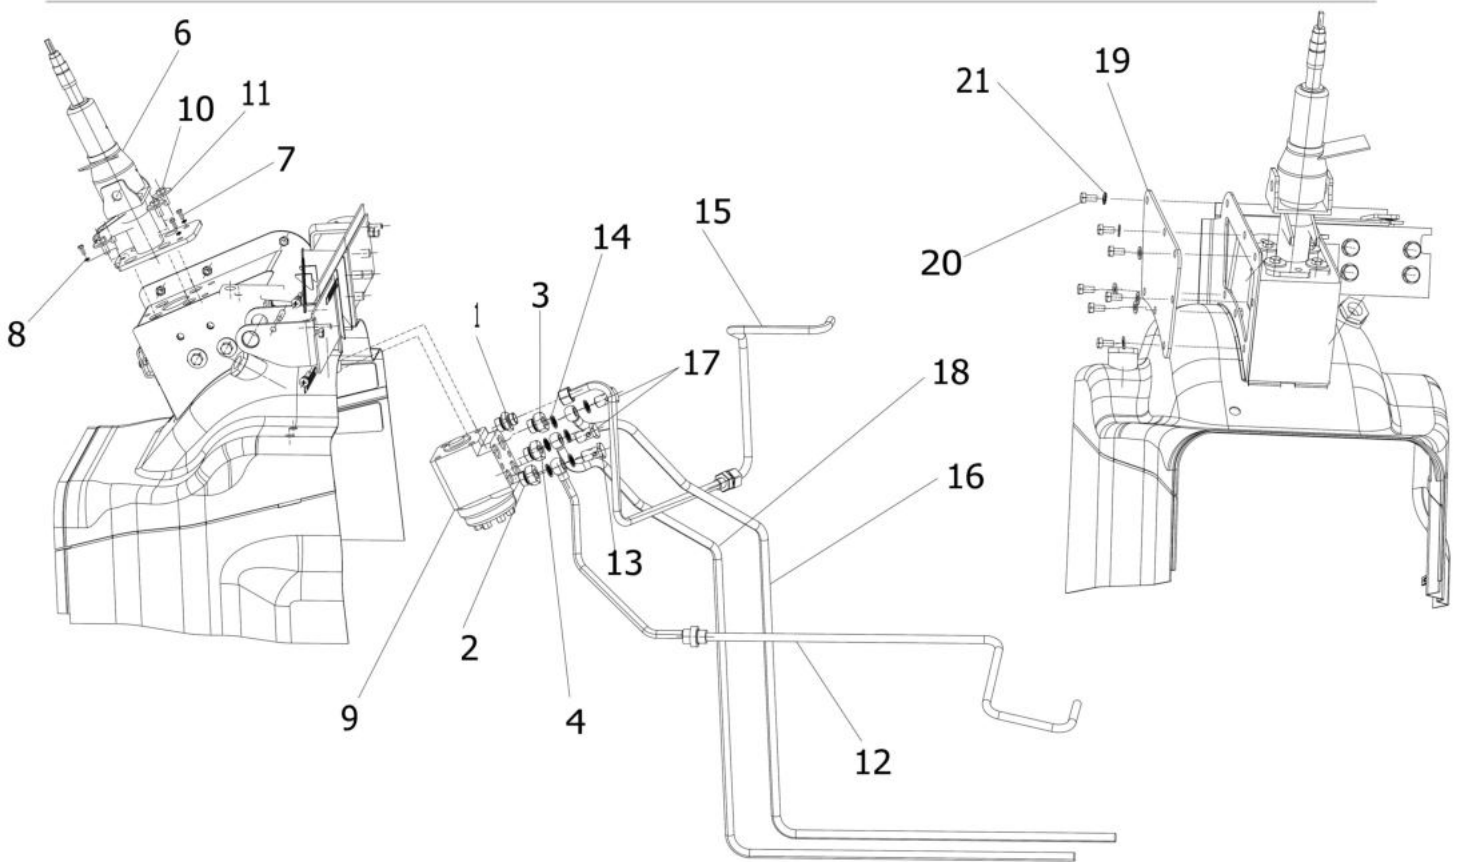

32130A-1-1

STEERING UNIT

Sr.	Model	Item Code	Description	Qty	Int.	Remarks	Cut Off
1	Solis-75,90 CRDI WITH INHOUSE AC CABIN MODELS	10022135AC	ADOPTER M18X1.5/G1 2A for T-Port	1		INTERCHANGEABLE WITH 10039266AB (ROHS)	
1	Solis-75,90 CRDI WITH INHOUSE AC CABIN MODELS	10039266AB	ADOPTER M18X1.5/ & G-1/2" A	1		(ROHS) INTERCHANGEABLE WITH 10022135AC	
2	Solis-75,90 CRDI WITH INHOUSE AC CABIN MODELS	10080934AB	ADOPTER M16X1.5-G 1 2A for P-Port	1		INTERCHANGEABLE WITH 300031578A (ROHS)	
2	Solis-75,90 CRDI WITH INHOUSE AC CABIN MODELS	300031578A	ADOPTER(M16X1.5/G1/2 A)	1		(ROHS) INTERCHANGEABLE WITH 10080934AB