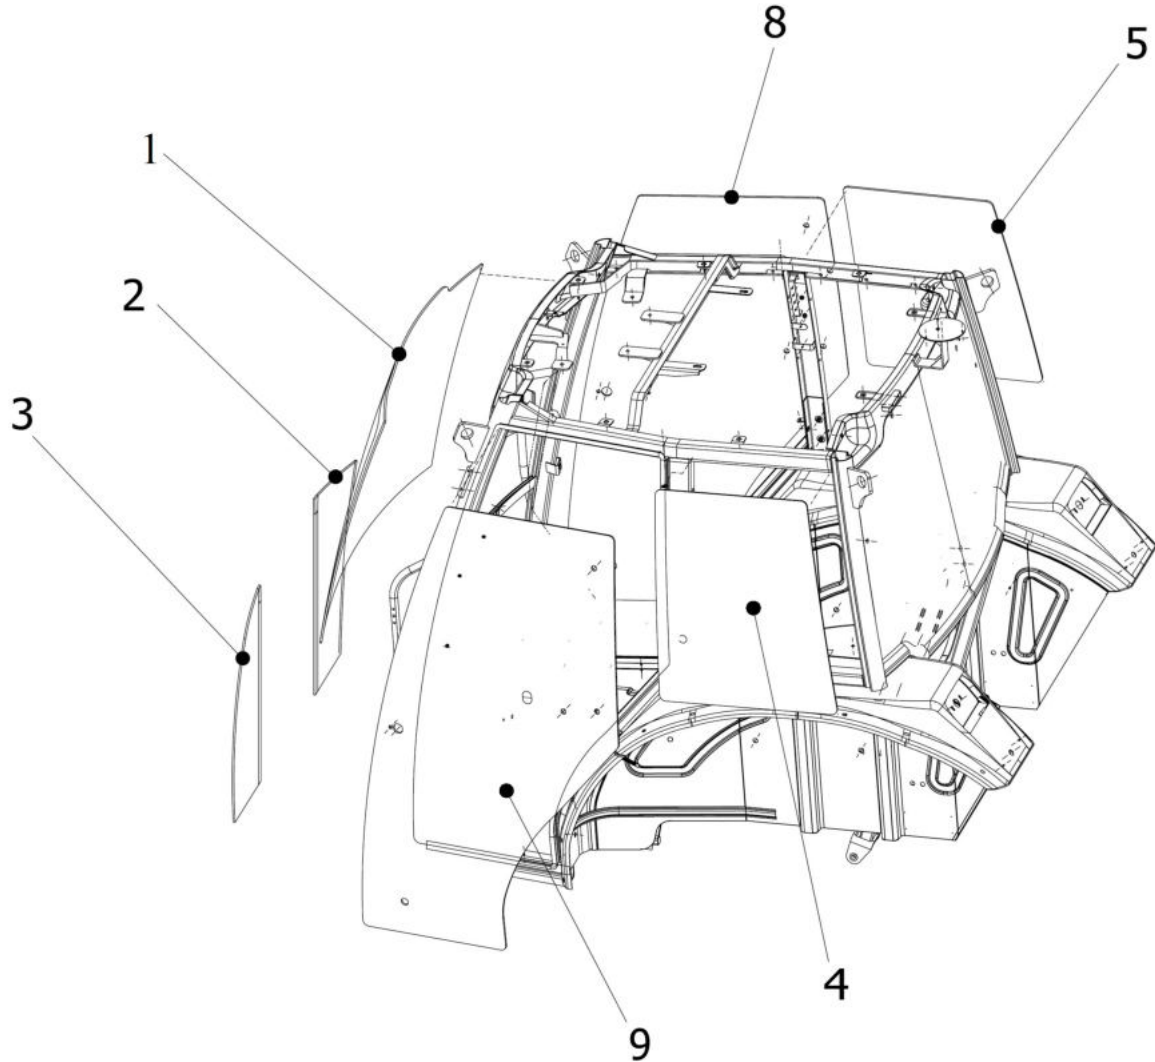

32120A-1-1

CABIN GLASS ASSY.

Sr.	Model	Item Code	Description	Qty	Int.	Remarks	Cut Off
1	Solis-75,90 CRDI WITH INHOUSE AC CABIN MODELS	10018036AC	FRONT WINDOW GLASS	1			
2	Solis-75,90 CRDI WITH INHOUSE AC CABIN MODELS	10018034AB	FRONT BOTTOM GLASS RH	1			
3	Solis-75,90 CRDI WITH INHOUSE AC CABIN MODELS	10018035AB	FRONT BOTTOM GLASS LH	1			
4	Solis-75,90 CRDI WITH INHOUSE AC CABIN MODELS	10082085AE	WINDOW SIDE GLASS RH	1			
5	Solis-75,90 CRDI WITH INHOUSE AC CABIN MODELS	10082086AE	WINDOW SIDE GLASS LH	1			
6	Solis-75,90 CRDI WITH INHOUSE AC CABIN MODELS	10083101AA	PRIMER FOR GLASS SEALANT	As per req