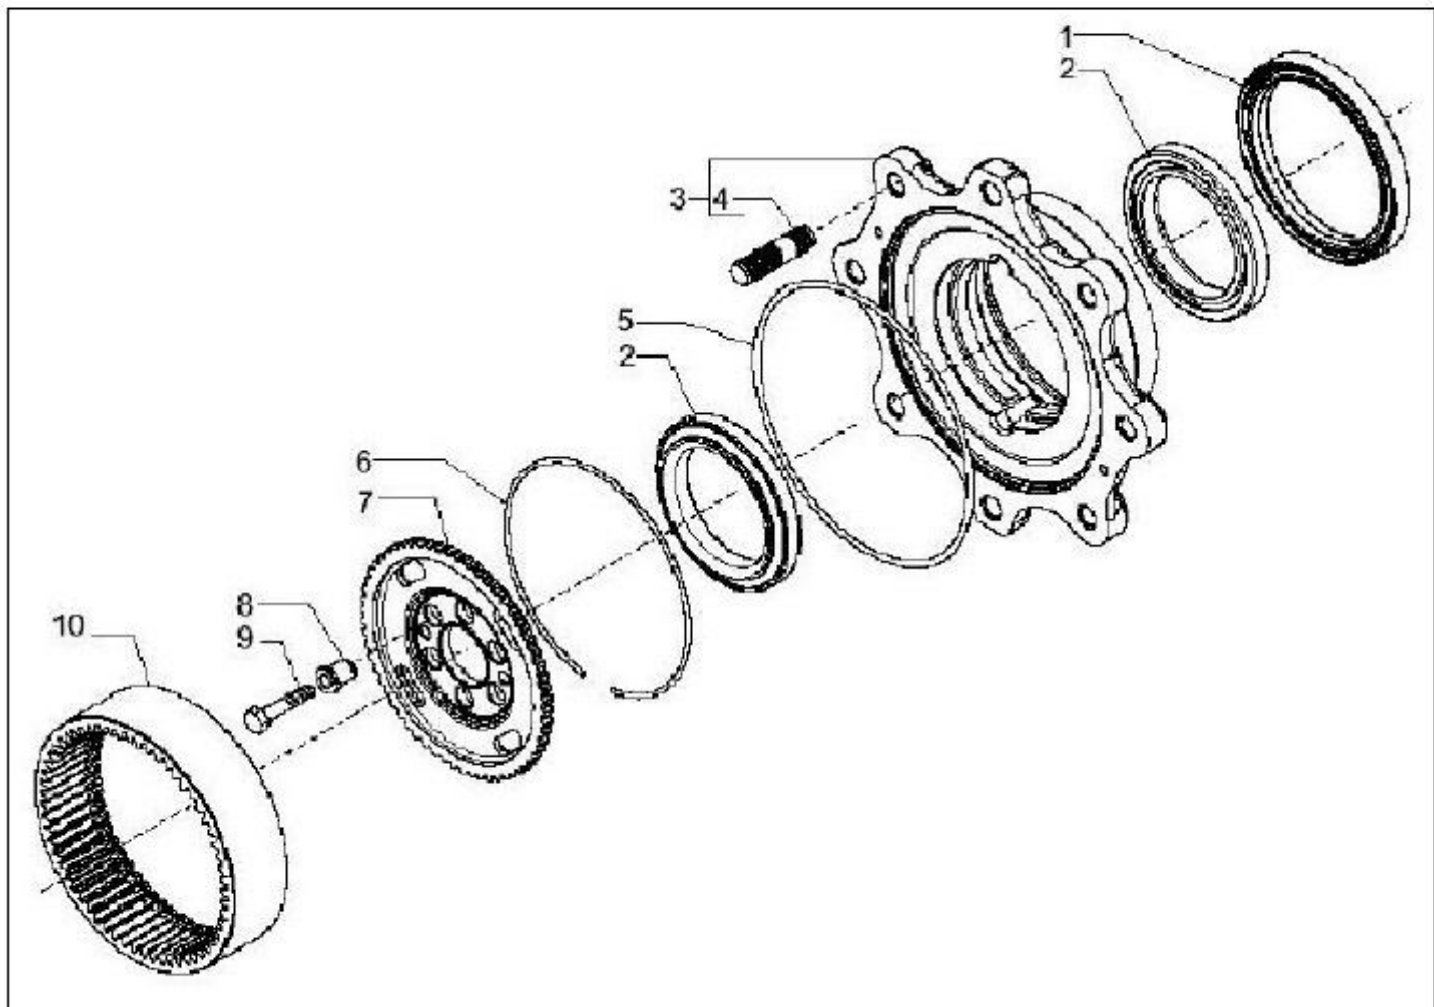

19170A-1/1

WHEEL HUB

Sr.	Model	Item Code	Description	Qty	Int.	Remarks	Cut Off
1	WITH 10080814AB	10081575AA	SEAL RING	2		ALT.CODE : 2100017AA	
2	WITH 10080814AB	10081576AA	BEARING	4		ALT.CODE : 21000094AA	
3	WITH 10080814AB	10081577AA	WHEEL HUB KIT	2		WITH 10080814AB	
4	WITH 10080814AB	10081578AA	STUD	16		Kit Code: 10081577AA, ALT.CODE : 21000110AA	
5	WITH 10080814AB	10081579AA	O.RING	2		ALT.CODE : 21000018AA	
6	WITH 10080814AB	10081580AA	LOCKRING	2		ALT.CODE : 21000019AA	
7	WITH 10080814AB	10081581AA	WHEEL CARRIER	2		ALT.CODE : 21000119AA