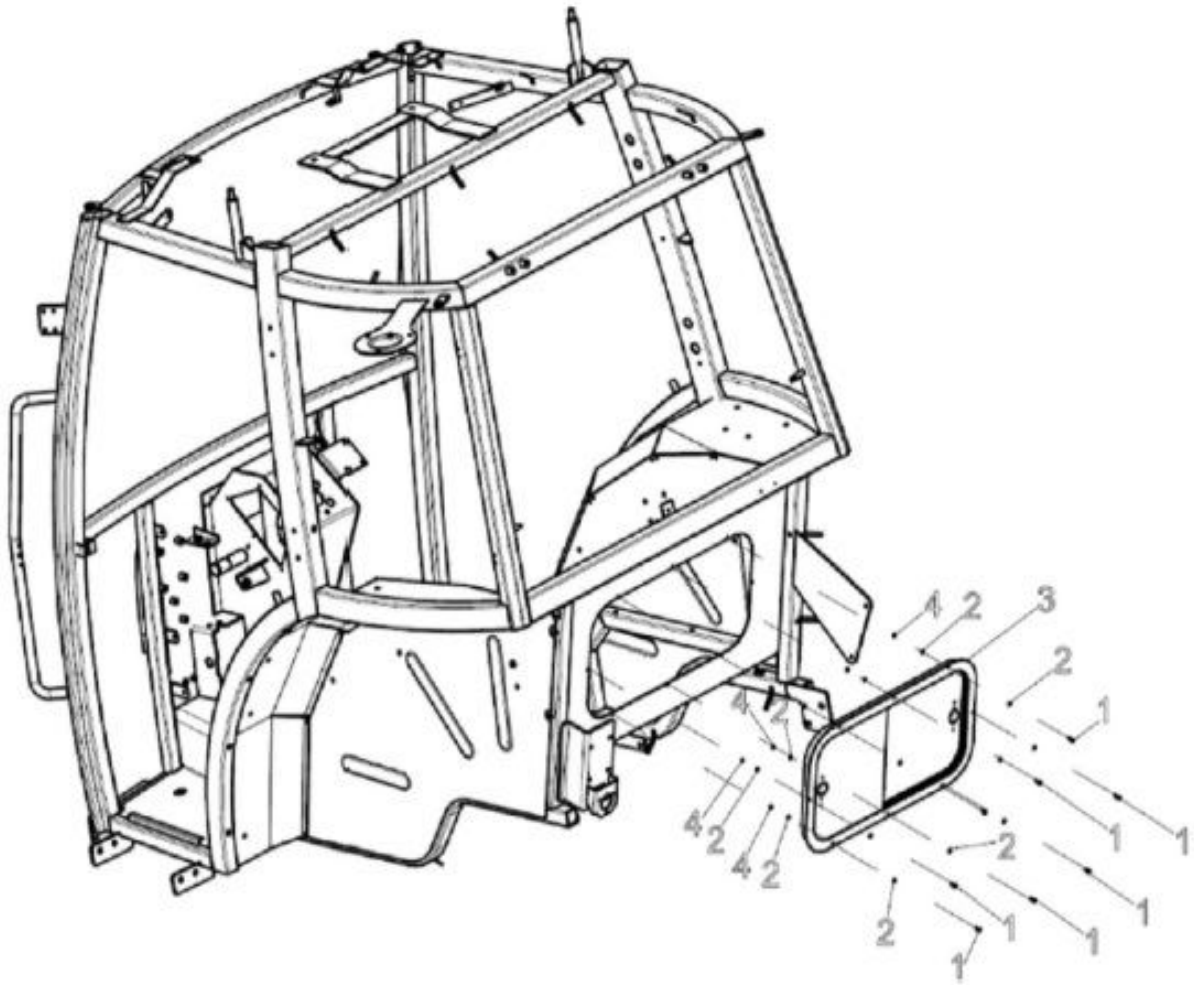

32430A-1/1

SIGHT GLASS ASSY.

Sr.	Model	Item Code	Description	Qty	Int.	Remarks	Cut Off
1	Solis-75,90 CRDI WITH H-TYPE AC CABIN MODELS	10085710AA	CROSS RECESSED CHEESE HEAD SCREW M4x10	8			
2	Solis-75,90 CRDI WITH H-TYPE AC CABIN MODELS	200000376A	M/C WASHER M4	16			
3	Solis-75,90 CRDI WITH H-TYPE AC CABIN MODELS	10085640AA	SLIDING REAR LOWER GLASS	1			
4	Solis-75,90 CRDI WITH H-TYPE AC CABIN MODELS	20003352AA	HEX NUT M4-8 SA3NS	8		INTERCHANGEABLE WITH 300037247A (ROHS)	
4	Solis-75,90 CRDI WITH H-TYPE AC CABIN MODELS	300037247A	HEX NUT M4-8 SA4G	8		(ROHS) INTERCHANGEABLE WITH 20003352AA