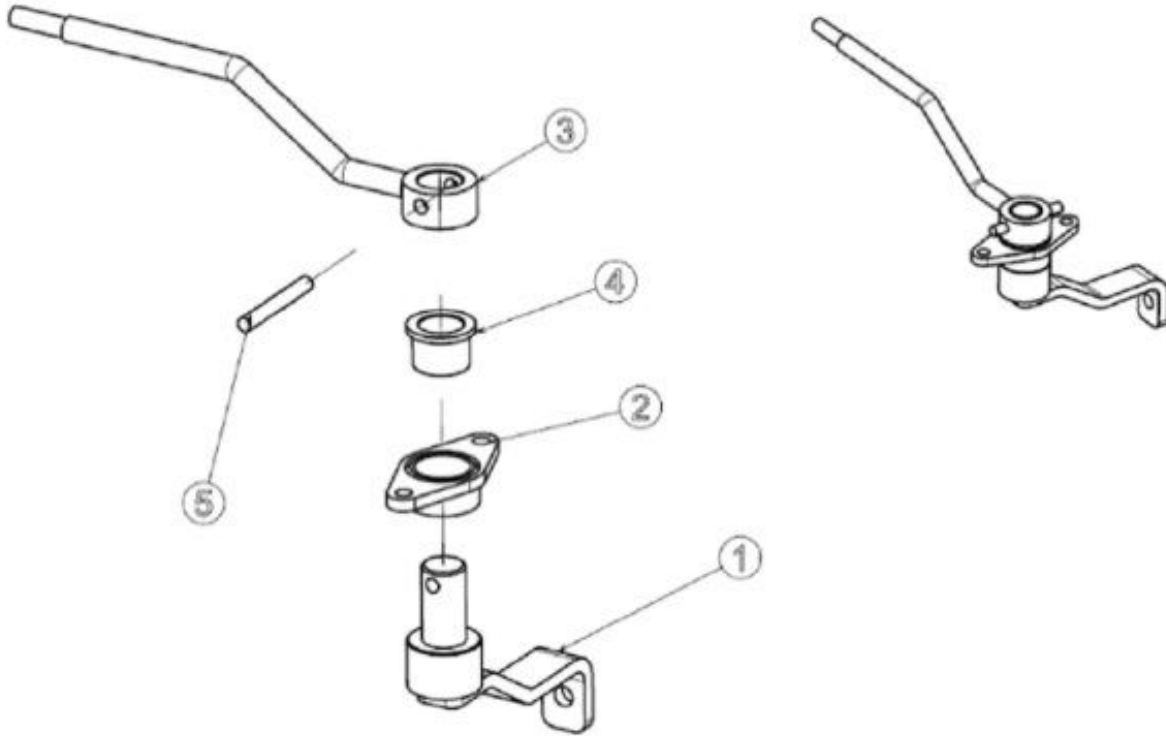

32320A-1/1

RPM LEVER ASSY.(540X1000)

Sr.	Model	Item Code	Description	Qty	Int.	Remarks	Cut Off
1	Solis-75,90 CRDI WITH H-TYPE AC CABIN MODELS	10083682AA	540x1000 RPM LEVER ASSY	1		INTERCHANGEABLE WITH 10083682AB (ROHS)	
1	Solis-75,90 CRDI WITH H-TYPE AC CABIN MODELS	10083682AB	540x1000 RPM LEVER ASSY	1		(ROHS) INTERCHANGEABLE WITH 10083682AA	
2	Solis-75,90 CRDI WITH H-TYPE AC CABIN MODELS	10083683AA	FLANGE ASSY FOR 540x1000	1		INTERCHANGEABLE WITH 10083683AB (ROHS)	
2	Solis-75,90 CRDI WITH H-TYPE AC CABIN MODELS	10083683AB	FLANGE ASSY FOR 540x1000	1		(ROHS) INTERCHANGEABLE WITH 10083683AA