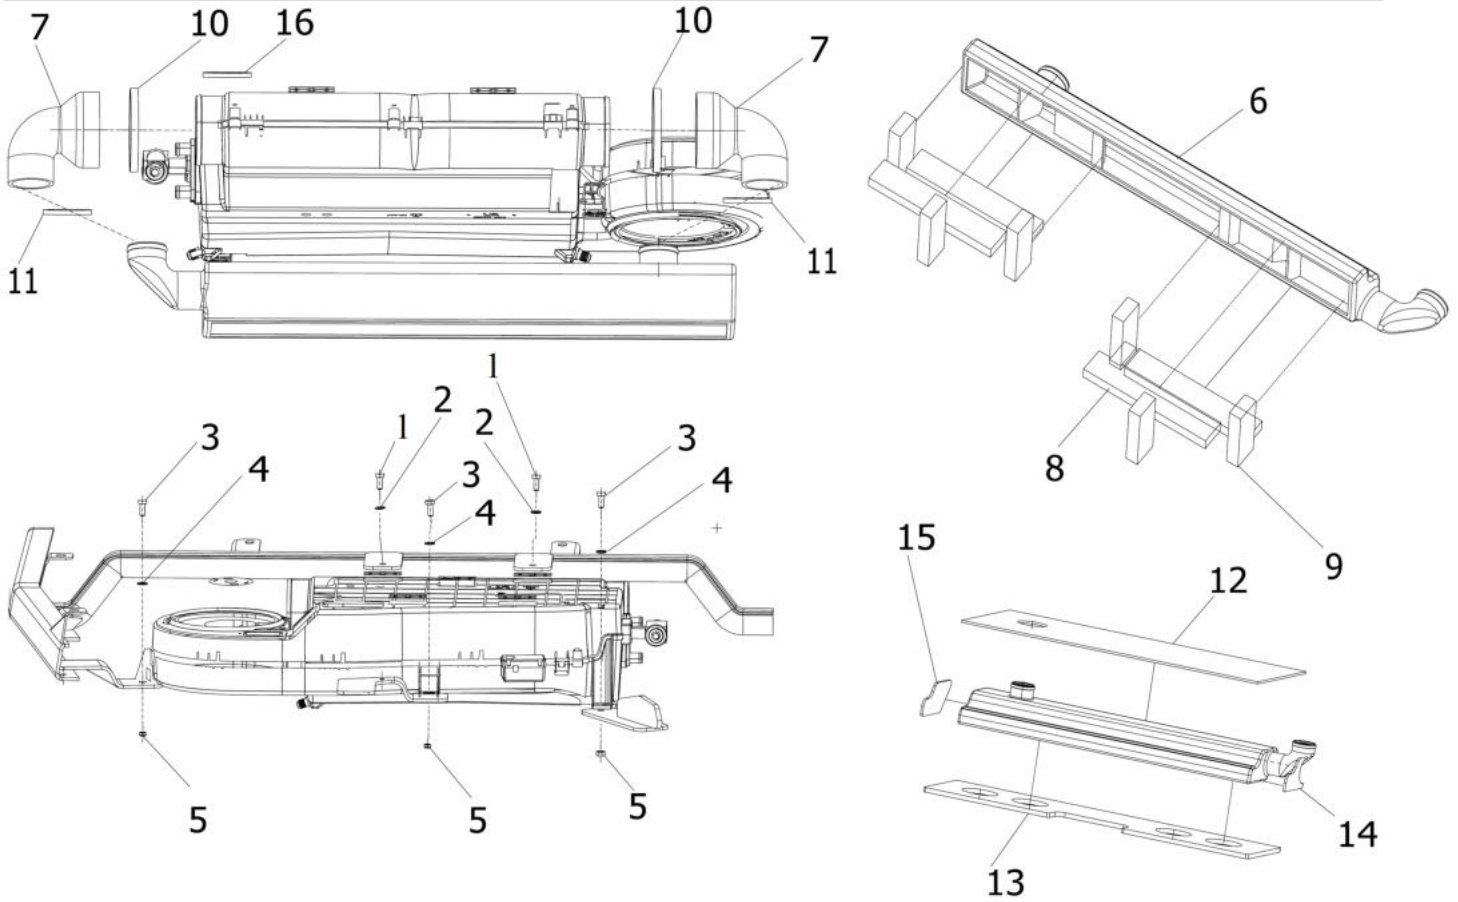

32150A-1-1

HVAC MTG.

Sr.	Model	Item Code	Description	Qty	Int.	Remarks	Cut Off
1	Solis-75,90 CRDI WITH INHOUSE AC CABIN MODELS	04040106016	HEX SCREW M6*16	2			
2	Solis-75,90 CRDI WITH INHOUSE AC CABIN MODELS	04030600006	PLAIN WASHER DIA 6.4 *DIA 18 *1.5	2			
3	Solis-75,90 CRDI WITH INHOUSE AC CABIN MODELS	20003285AB	HEX SCREW M8X1.25X30 8-8 SA2JS	3			
4	Solis-75,90 CRDI WITH INHOUSE AC CABIN MODELS	04030600008	PLAIN WASHER DIA 8.4 *DIA 17*1.6	3			
5	Solis-75,90 CRDI WITH INHOUSE AC CABIN MODELS	20003355AB	HEX NUT M8X1.25 -8 SA2JS	3			
6	Solis-75,90 CRDI WITH INHOUSE AC CABIN MODELS	10083080AD	AC DUCT	1