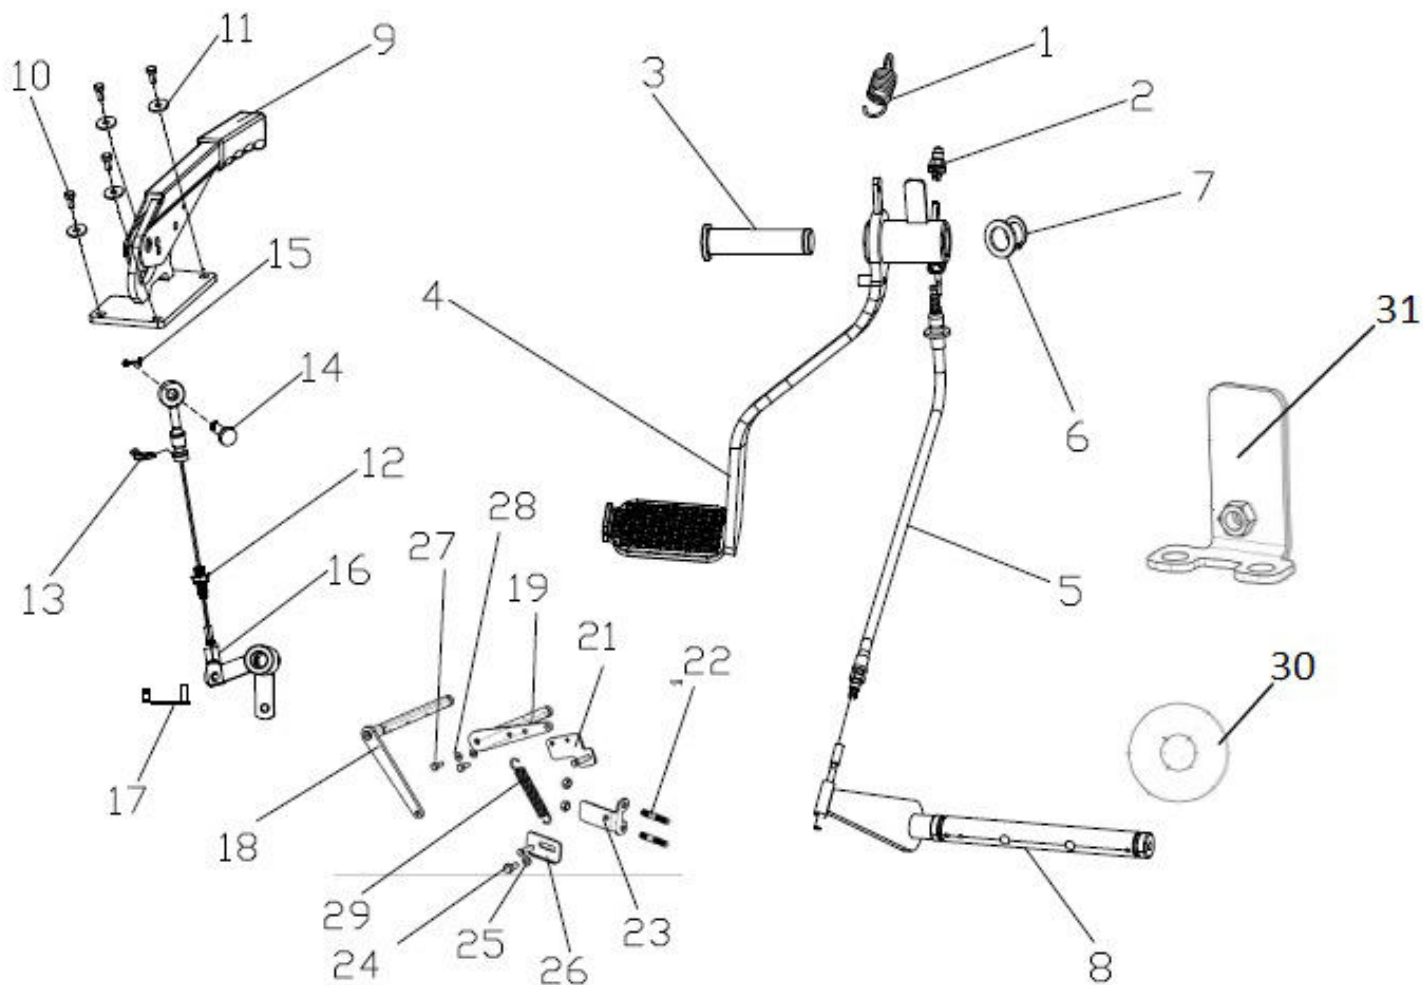

17110A-1/1

CLUTCH PEDAL ASSY.

Sr.	Model	Item Code	Description	Qty	Int.	Remarks	Cut Off
1	Solis-75,90 CRDI MODELS	10010524AB	TENSION SPRING (CLUTCH ASSY.)	1			
2	Solis-75,90 CRDI MODELS	10053758AA	CLUTCH SAFETY SWITCH	1			
2	Solis-75,90 CRDI MODELS	300119996A	PLUNGER SWITCH NC	1	YES		FOR NON EU MODELS- FYNDS852132W NT FOR EU MODELS- MEMSYEDHCFK H05802
3	Solis-75,90 CRDI MODELS	10082177AC	BRAKE PEDAL MTG PIN	1		INTERCHANGEABLE WITH 10082177AD (ROHS)