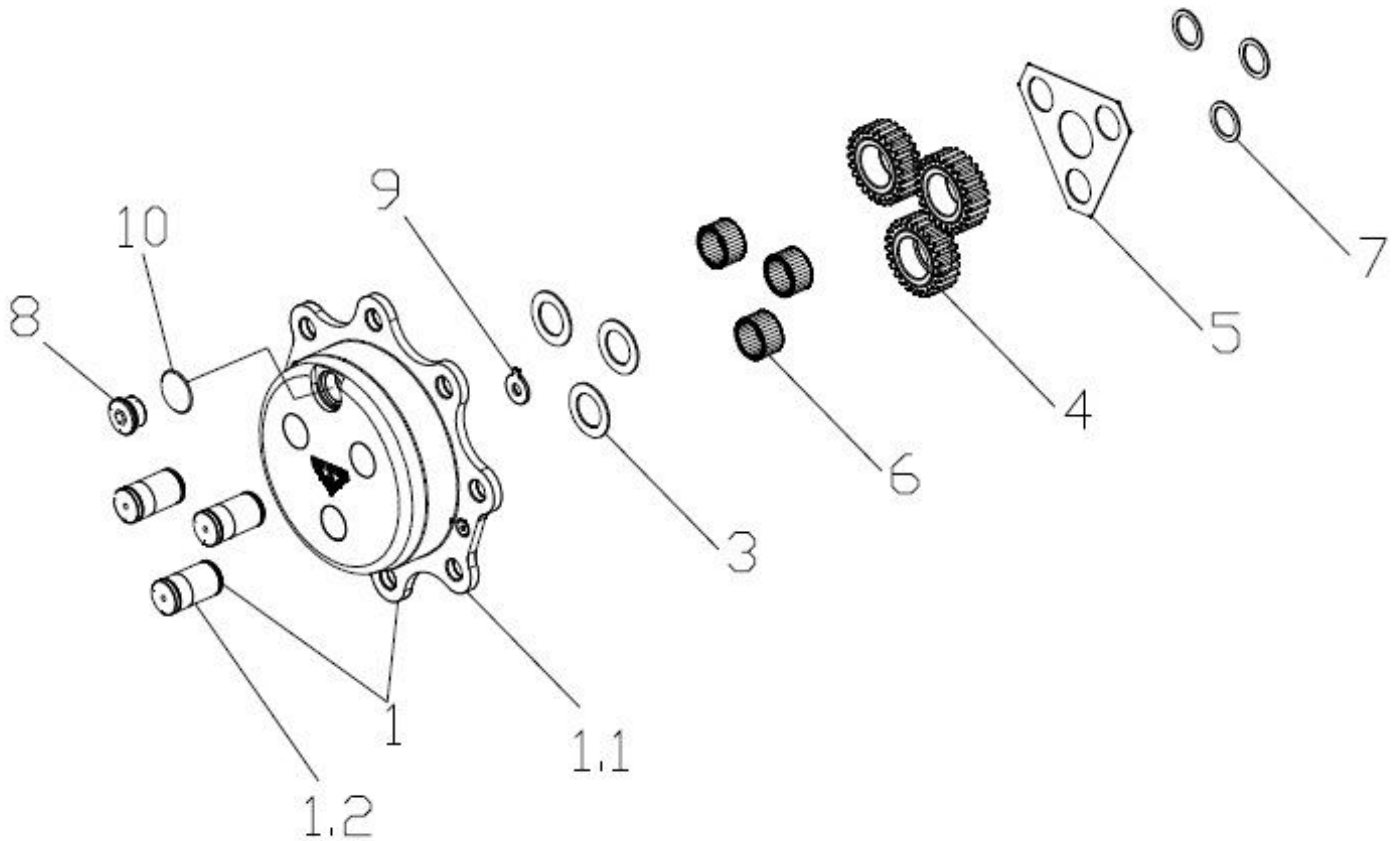

19230A-1/1

REDUCTION GEAR (PLANTERY)

Sr.	Model	Item Code	Description	Qty	Int.	Remarks	Cut Off
1	Solis-75,90 CRDI MODELS (ALL 4-WD INHOUSE BEAM)	10028427AF	PLANET CARRIER SUB ASSY	2			
1	Solis-75,90 CRDI MODELS (ALL 4-WD INHOUSE BEAM)	10028427AH	PLANET CARRIER SUB ASSY	2			
3	Solis-75,90 CRDI MODELS (ALL 4-WD INHOUSE BEAM)	10027498AB	WASHER FOR PLANET GEAR	6			
4	Solis-75,90 CRDI MODELS (ALL 4-WD INHOUSE BEAM)	10027538AC	PLANET GEAR Z-24	6			
5	Solis-75,90 CRDI MODELS (ALL 4-WD INHOUSE BEAM)	10027495AD	TRIANGULAR WASHER FOR PLANET GEAR	2			
6	Solis-75,90 CRDI MODELS (ALL 4-WD INHOUSE BEAM)	20004035AA	NEEDLE BEARING (25.6X4)	180