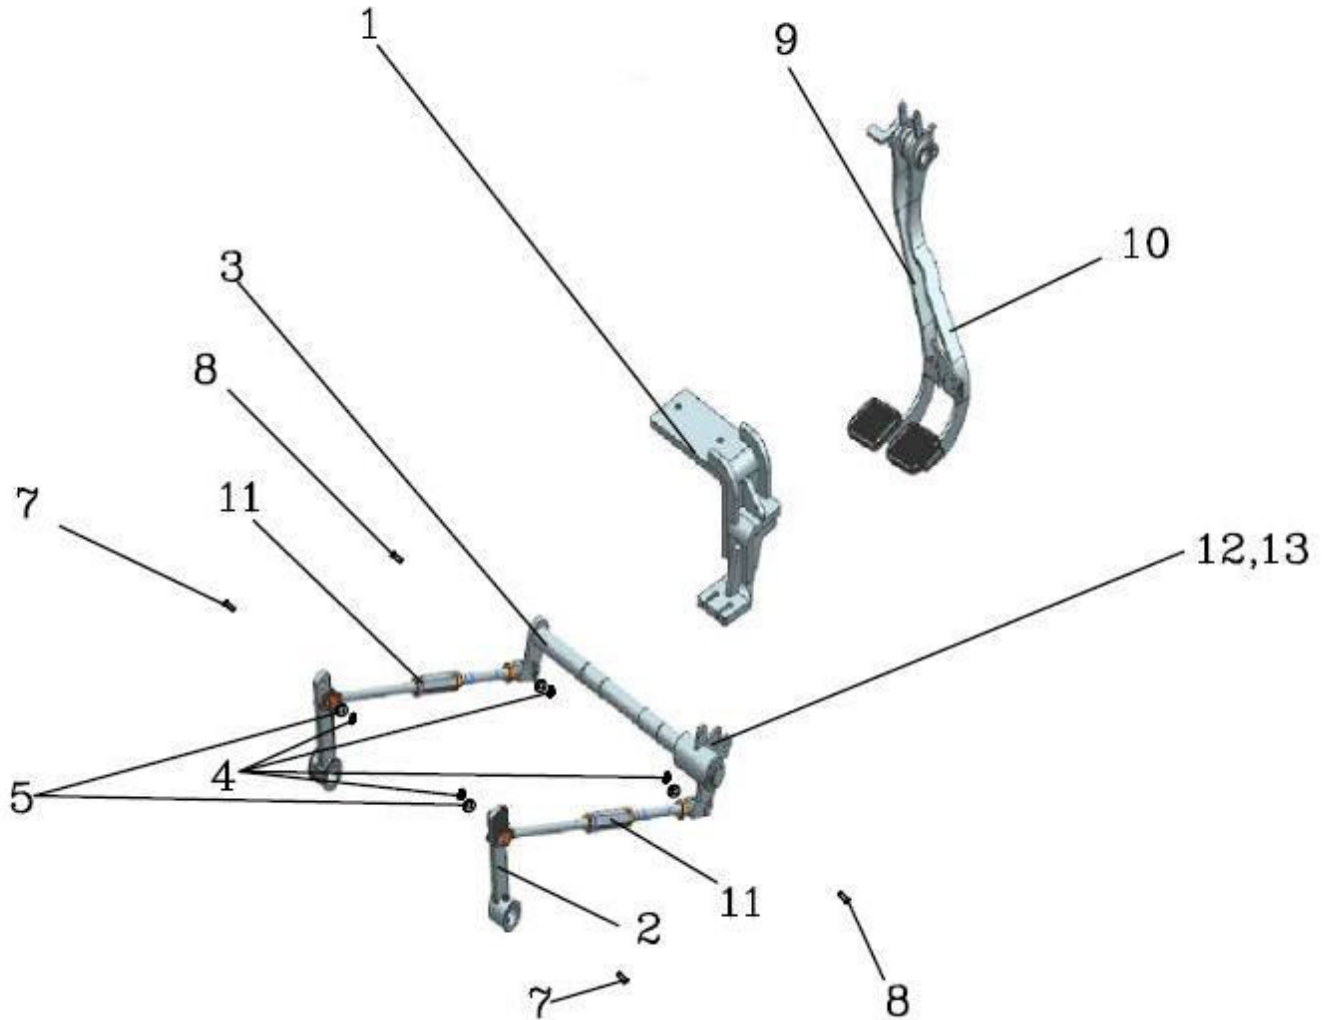

17121A-1-1

MODIFIED BRAKE ARRANGEMENT

Sr.	Model	Item Code	Description	Qty	Int.	Remarks	Cut Off
1	Solis-75,90 CRDI MODELS	10083088AE	BRAKE WIRE MOUNTING BRACKET .	1		MODIFIED BRAKE ARRANGEMENT IMPLEMENTED FROM	MEMKZLFU527090W
2	Solis-75,90 CRDI MODELS	10086892AA	ACTUATOR ASSY FOR BRAKE	2		MODIFIED BRAKE ARRANGEMENT IMPLEMENTED FROM	MEMKZLFU527090W
2	Solis-75,90 CRDI MODELS	10086892AB	ACTUATOR ASSY FOR BRAKE	2	YES	INTERCHANGEABLE WITH 10086892AC (ROHS)	MEMMZKFF543439W
2	Solis-75,90 CRDI MODELS	10086892AC	ACTUATOR ASSY FOR BRAKE	2		(ROHS)