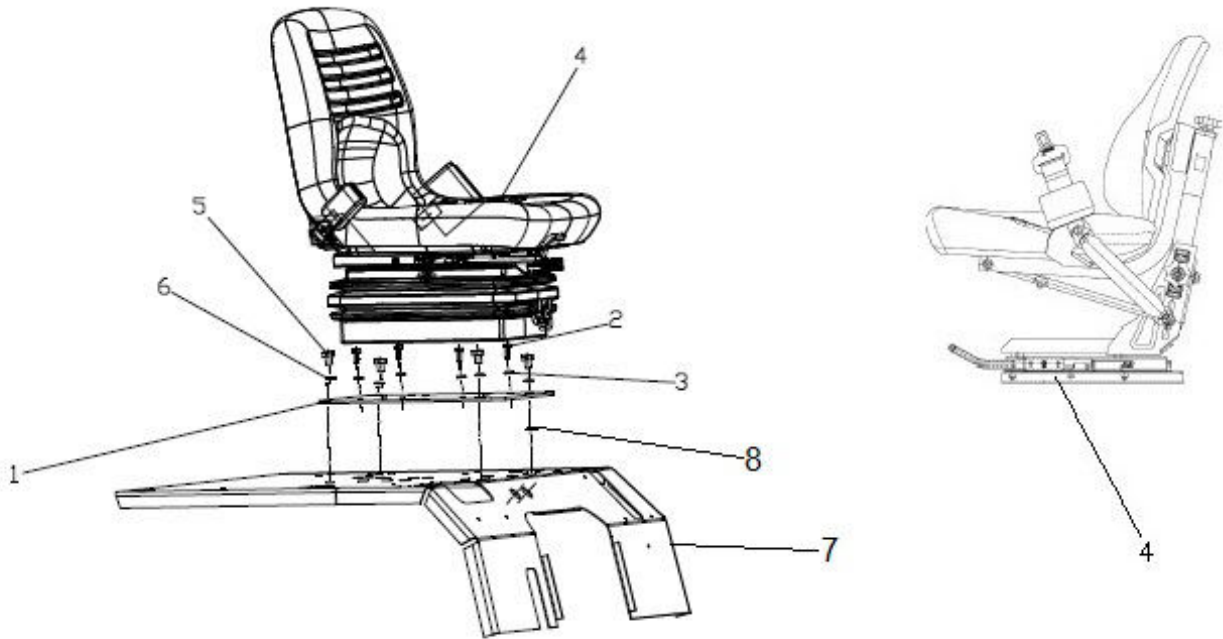

23110A-1/1

DRIVER SEAT

Sr.	Model	Item Code	Description	Qty	Int.	Remarks	Cut Off
1	Solis-75,90 CRDI MODELS	10067645AB	SEAT BASE PLATE	1			
1	Solis-75,90 CRDI MODELS	10067645AC	SEAT BASE PLATE	1			
2	Solis-75,90 CRDI MODELS	20001096AA	HEX. HEAD SCREW M8 X 1.25 X 20 8-8 SA2JS	4		INTERCHANGE ABLE WITH 20005565AA (ROHS)	
2	Solis-75,90 CRDI MODELS	20005565AA	HEX HEAD SCREW M8X1.25X20 -8.8 SA4GS	4	YES	(ROHS) INTERCHANGE ABLE WITH 20001096AA	
3	Solis-75,90 CRDI MODELS	04030400008	SPRING WASHER B-8	4		INTERCHANGE ABLE WITH 20005517AA (ROHS)