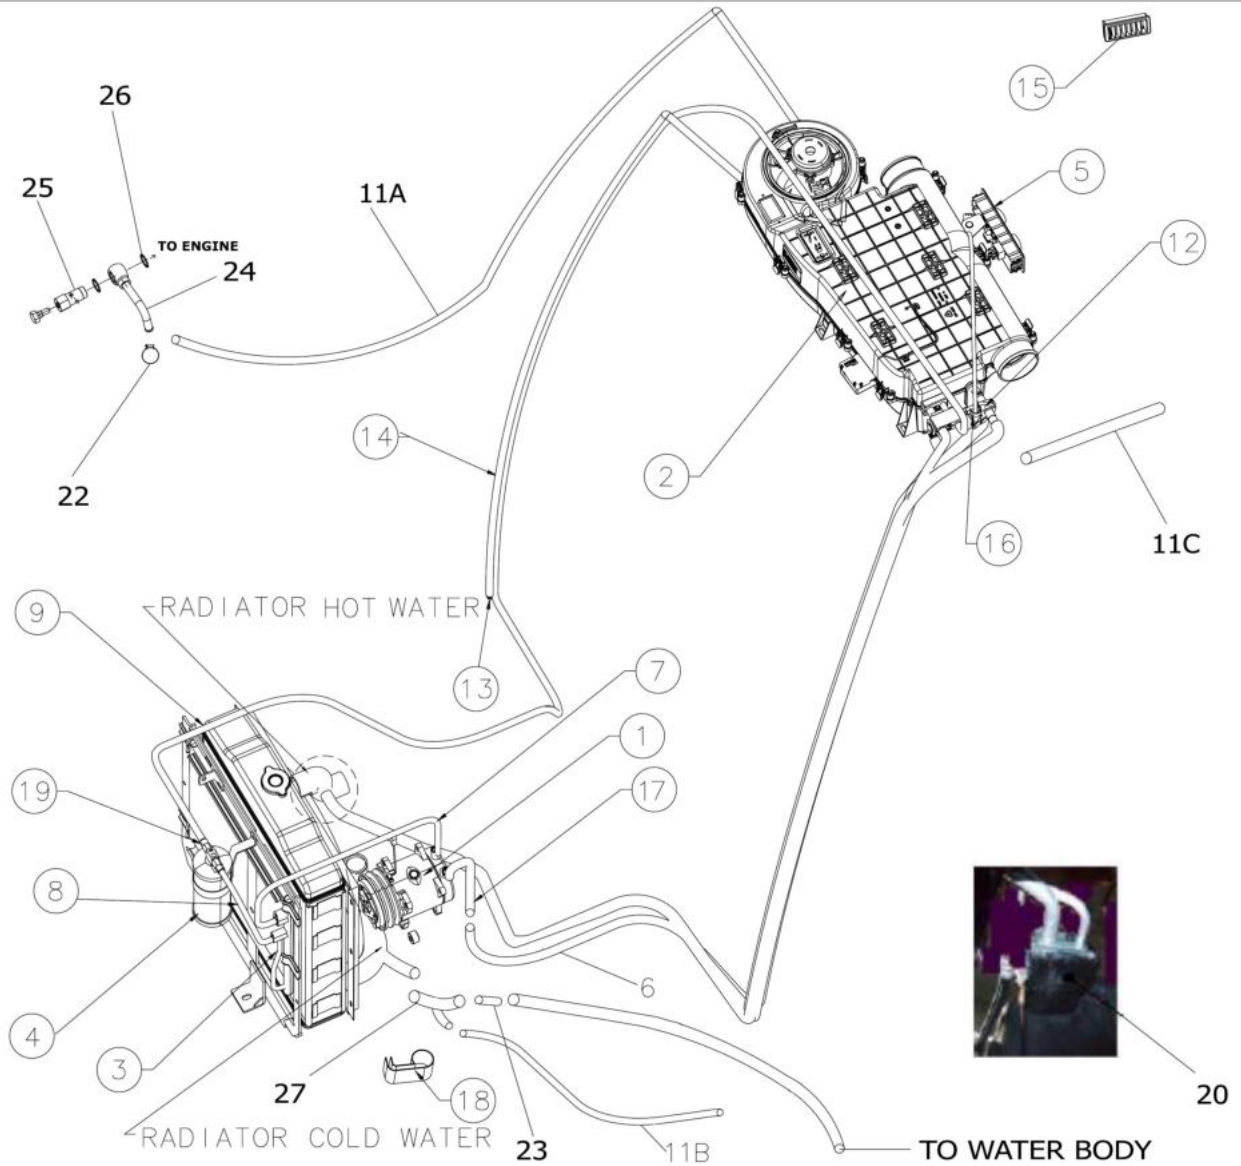

32140A-1-1

HVAC KIT

Sr.	Model	Item Code	Description	Qty	Int.	Remarks	Cut Off
A	Solis-75,90 CRDI WITH INHOUSE AC CABIN MODELS	10084602BC	HVAC KIT	1			
A	Solis-75,90 CRDI WITH INHOUSE AC CABIN MODELS	10095593AA	HVAC KIT (CABIN COMPONENTS)	1	NO		MEMFYFDT6429 48W
1	Solis-75,90 CRDI WITH INHOUSE AC CABIN MODELS	10082204AC	COMPRESSOR	1			
2	Solis-75,90 CRDI WITH INHOUSE AC CABIN MODELS	10082205AC	HVAC ASSY ROOF MOUNT	1			
3	Solis-75,90 CRDI WITH INHOUSE AC CABIN MODELS	10016719AA	CONDENSOR	1			
4	Solis-75,90 CRDI WITH INHOUSE AC CABIN MODELS	10082207AB	RECEIVER DRIER	1