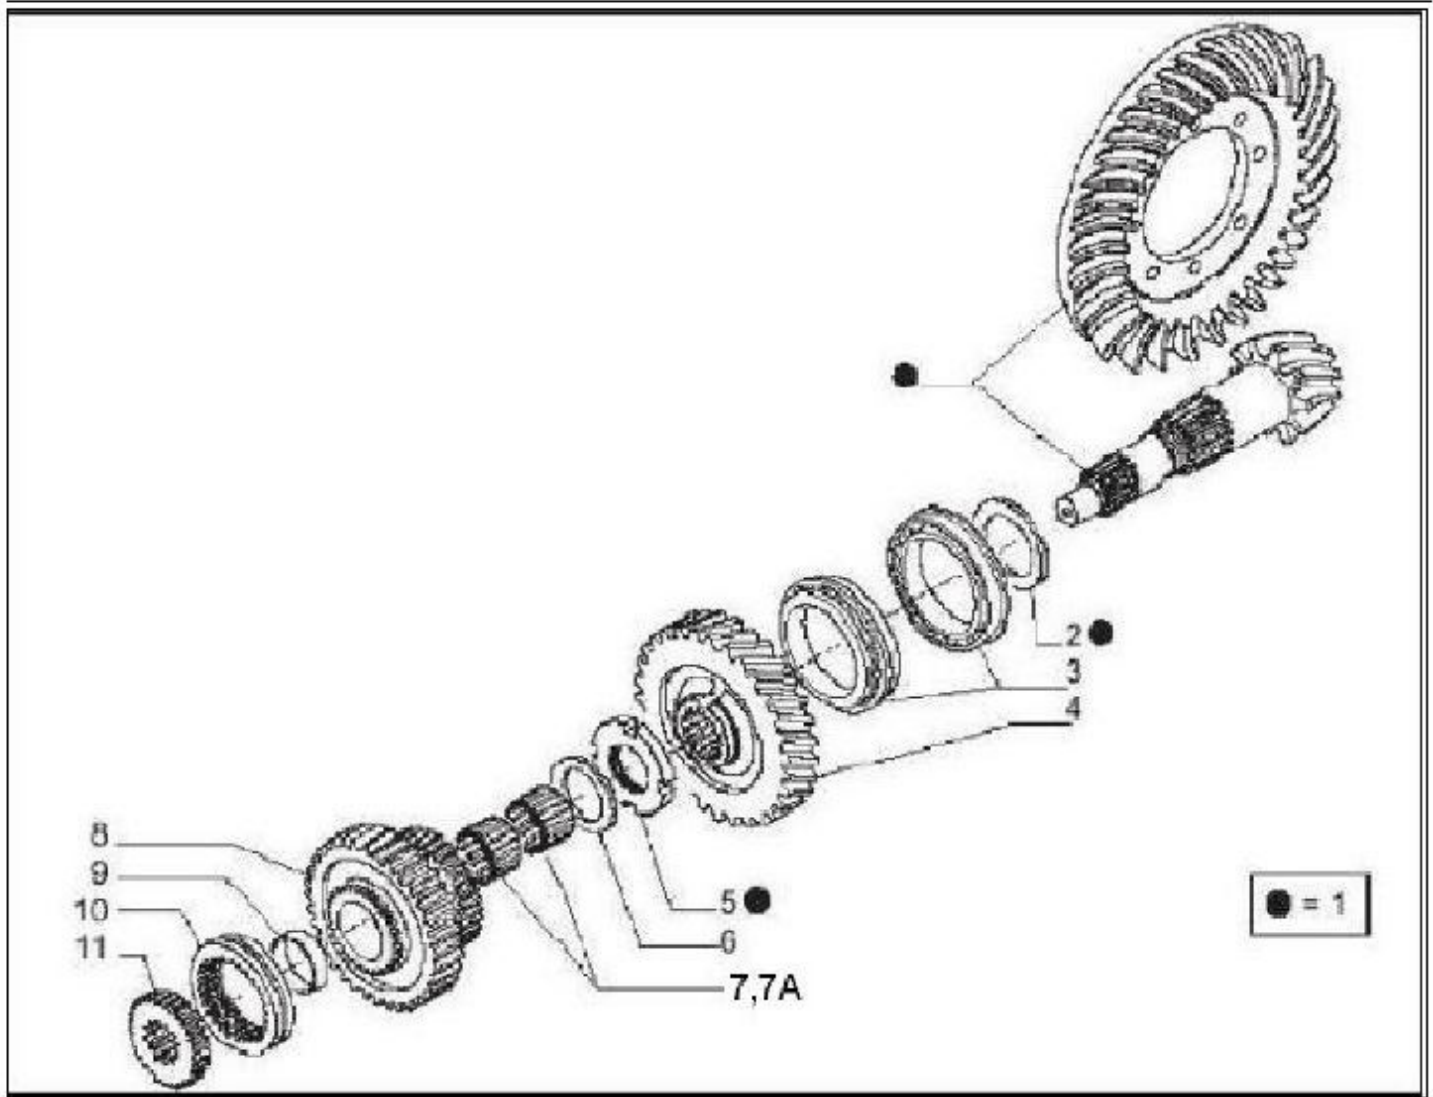

07130A-1/1

BEVEL GEAR SET

Sr.	Model	Item Code	Description	Qty	Int.	Remarks	Cut Off
1	Solis-75,90 CRDI MODELS (For 12+12 transm)	10081272AA	BEVEL GEAR SET Z=12/41	1		FOR 12+12, TRANSM.	
2	Solis-75,90 CRDI MODELS	10081275AA	SHIM KIT (FROM 2.5MM TO 3.5MM)	1		KIT CODE: 10081272AA, 10081273AA, 10081274AA	
3	Solis-75,90 CRDI MODELS	10081276AA	BEARING	2			
4	Solis-75,90 CRDI MODELS	10081277AA	GEAR Z=52	1			
5	Solis-75,90 CRDI MODELS	10081278AA	RING NUT M45X1.5	1		KIT CODE: 10081272AA, 10081273AA, 10081274AA	
6	Solis-75,90 CRDI MODELS	10081279AA	THRUST WASHER	1