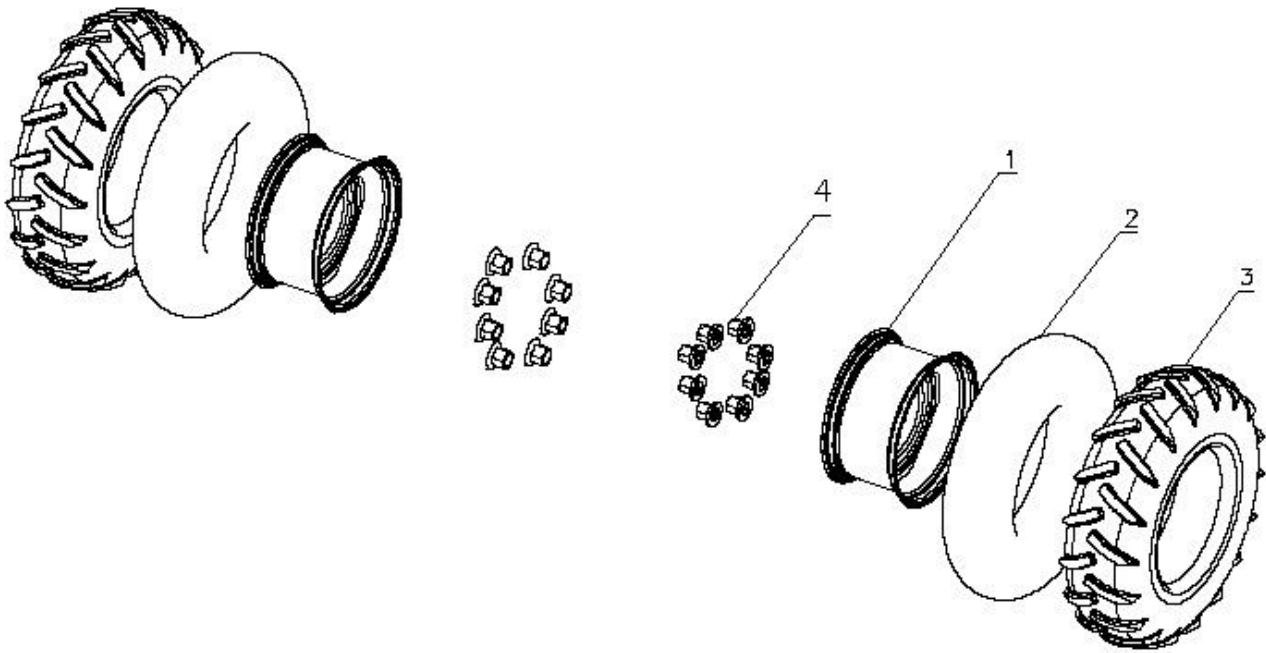

25110A-1/1

WHEELS & TYRES -FRONT 4WD

Sr.	Model	Item Code	Description	Qty	Int.	Remarks	Cut Off
1	Solis-75,90 CRDI MODELS (WITH 12.4*24 TYRE)	10080948AA	BOLTEN FRONT WHEEL W10X24 SILVER PAINTED	2		WITH 12.4*24 TYRE	
1	Solis-75,90 CRDI MODELS (WITH 12.4*24 TYRE)	10080942AA	BOLTEN FRONT WHEEL W10X24 UNPAINTED	2		WITH 12.4*24 TYRE	
2	Solis-75,90 CRDI MODELS (WITH 12.4*24 TYRE)	20004545AA	TUBE 11.2-24TR 218A BKT	2		WITH 12.4*24 TYRE	
3	Solis-90 CRDI MODELS	20004554AA	TYRE 12.4-24 8 PR TR 135 HD TT BKT	2			
3	FRONT WHEEL VARIANT RADIAL TYRES	20004533AA	WHEEL TYRE(FRONT)12.4-24 PR BKT320/85R25	2		FRONT WHEEL VARIANT RADIAL TYRES	
3	Solis-75 CRDI MODELS FRONT WHEEL VARIANT BIAS	20004544AA	TYRE 11.2-24 8 PR TR 135 HD TT BKT	2		FRONT WHEEL VARIANT BIAS FOR 75 CRDI	
3	Solis-75 CRDI MODELS FRONT WHEEL VARIANT RADIAL	20004455AA	WHEEL TYRE (FRONT)4WD 280/85 R24 AMAX RT	2		FRONT WHEEL VARIANT RADIAL FOR 75