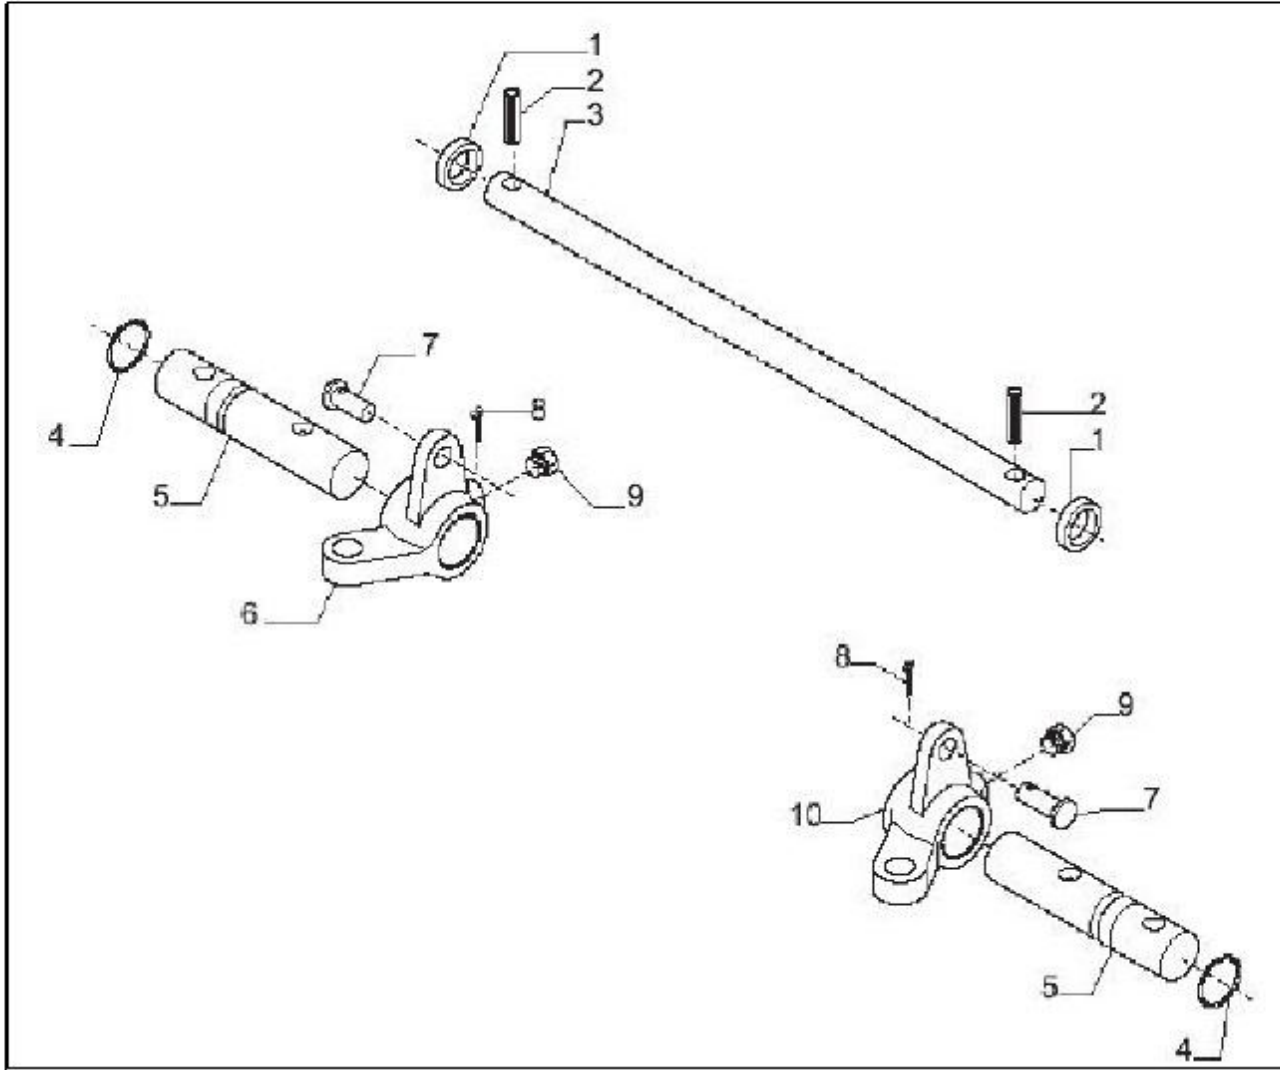

09120A-1/1

BRAKES CONTROL

Sr.	Model	Item Code	Description	Qty	Int.	Remarks	Cut Off
1	Solis-75,90 CRDI MODELS	10081328AA	SEAL RING 20X30X7	2			
2	Solis-75,90 CRDI MODELS	10081329AA	PIN 8X36	2			
3	Solis-75,90 CRDI MODELS	10081330AA	BRAKES CONTROL SHAFT	1			
4	Solis-75,90 CRDI MODELS	10081331AA	O.RING	2			
5	Solis-75,90 CRDI MODELS	10081332AA	BRAKES CONTROL SHAFT	2		APN 10013953AA	
6	Solis-75,90 CRDI MODELS	10081333AA	BRAKES LEVER R.H.	1			
7	Solis-75,90 CRDI MODELS	10081334AA	PIN 11X33	2			
8	Solis-75,90 CRDI MODELS	10081335AA	COTTER PIN D3,2X32	2