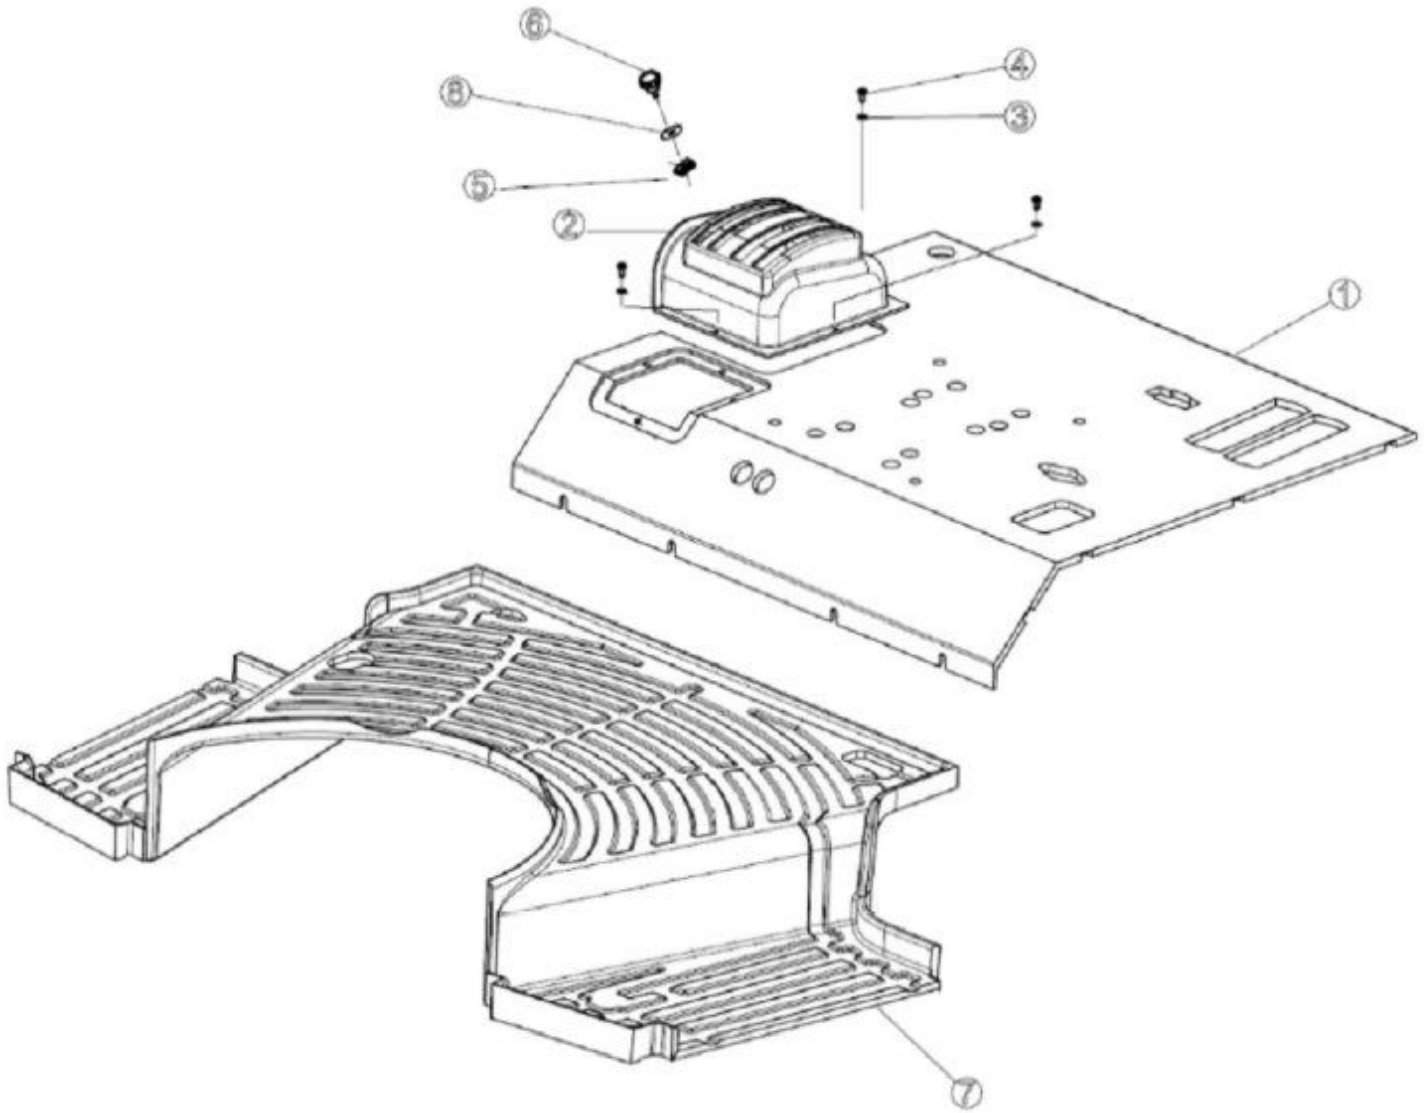

32440A-1/1

FLOOR MAT AND QUADRANT COVER PARTS

Sr.	Model	Item Code	Description	Qty	Int.	Remarks	Cut Off
1	Solis-75,90 CRDI WITH H-TYPE AC CABIN MODELS	10084295AF	REAR FLOOR MAT	1			
2	Solis-75,90 CRDI WITH H-TYPE AC CABIN MODELS	10084313AA	OPERTAING SECTOR COVER	1			
3	Solis-75,90 CRDI WITH H-TYPE AC CABIN MODELS	04030600006	PLAIN WASHER DIA 6.4 *DIA 18 *1.5	3			
4	Solis-75,90 CRDI WITH H-TYPE AC CABIN MODELS	20003931AA	CROSSLOTTED TRUSS HEAD SCREW M6X16	3			
5	Solis-75,90 CRDI WITH H-TYPE AC CABIN MODELS	10084257AB	CLOSING LOCK PART	1			
6	Solis-75,90 CRDI WITH H-TYPE AC CABIN MODELS	10085732AA	M6 BOLT FOR OPERATING SECTOR COVER	1			
7	Solis-75,90 CRDI WITH H-TYPE AC CABIN MODELS	10084294AC	FRONT FLOOR MAT	1			
8	Solis-75,90 CRDI WITH H-TYPE AC CABIN MODELS	10083030AA	SPECIAL WASHER FOR INTERIOR	1		INTERCHANGEABLE WITH 10083030AB