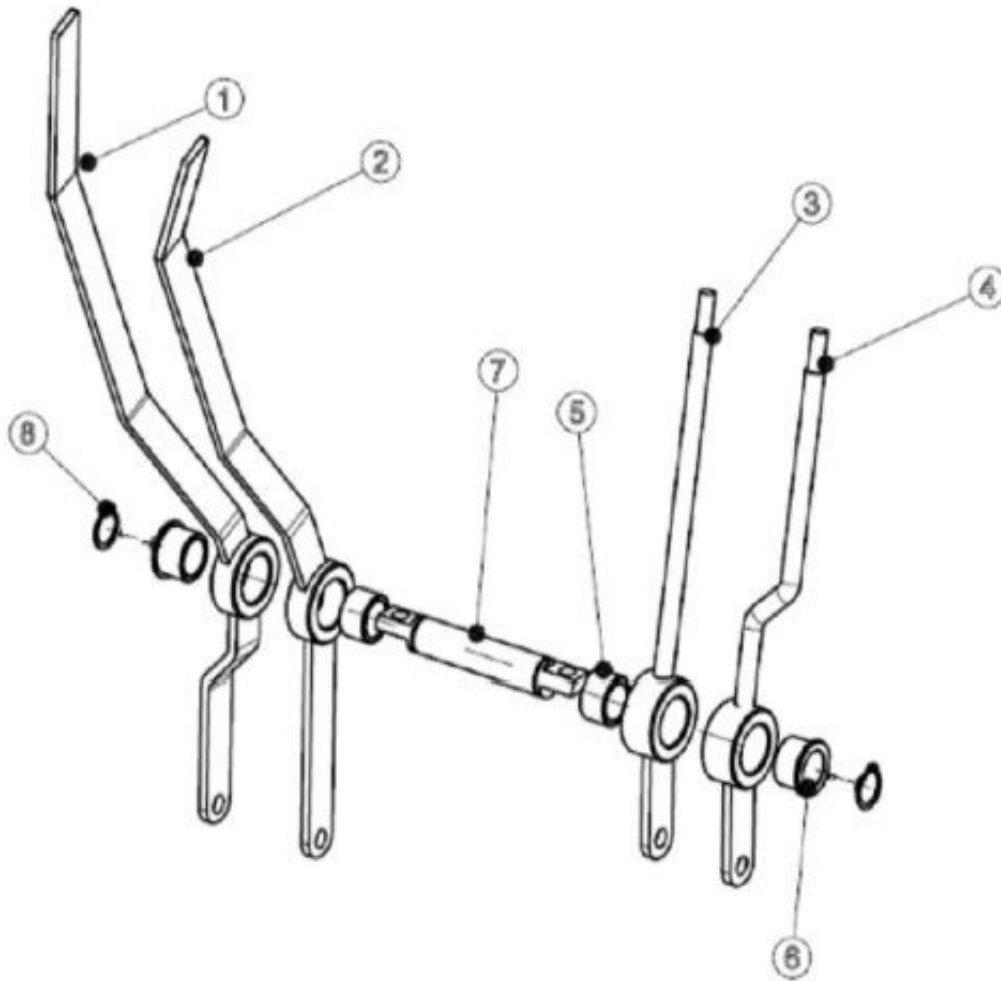

32420A-1/1

HYDRAULIC ARM MOUNTING ASSY.

Sr.	Model	Item Code	Description	Qty	Int.	Remarks	Cut Off
1	Solis-75,90 CRDI WITH H-TYPE AC CABIN MODELS	10083635AB	HYDRAULIC LEVER ASSY_2	1			
2	Solis-75,90 CRDI WITH H-TYPE AC CABIN MODELS	10083632AC	HYDRAULIC LEVER ASSY_1	1			
3	Solis-75,90 CRDI WITH H-TYPE AC CABIN MODELS	10083636AC	DCV LEVER ASSY 1	1			
4	Solis-75,90 CRDI WITH H-TYPE AC CABIN MODELS	10083642AC	DCV LEVER ASSY 2	1			
5	Solis-75,90 CRDI WITH H-TYPE AC CABIN MODELS	10083648AA	BUSH (PSM-182015)	2			
6	Solis-75,90 CRDI WITH H-TYPE AC CABIN MODELS	10083649AA	BUSH (PFM1820-17)	2			
7	Solis-75,90 CRDI WITH H-TYPE AC CABIN MODELS	10083647AB	HYDRAULIC LEVER SHAFT	1			
8	Solis-75,90 CRDI WITH H-TYPE AC CABIN MODELS	20004524AA	EXTERNAL CIRCLIP A-18	2			