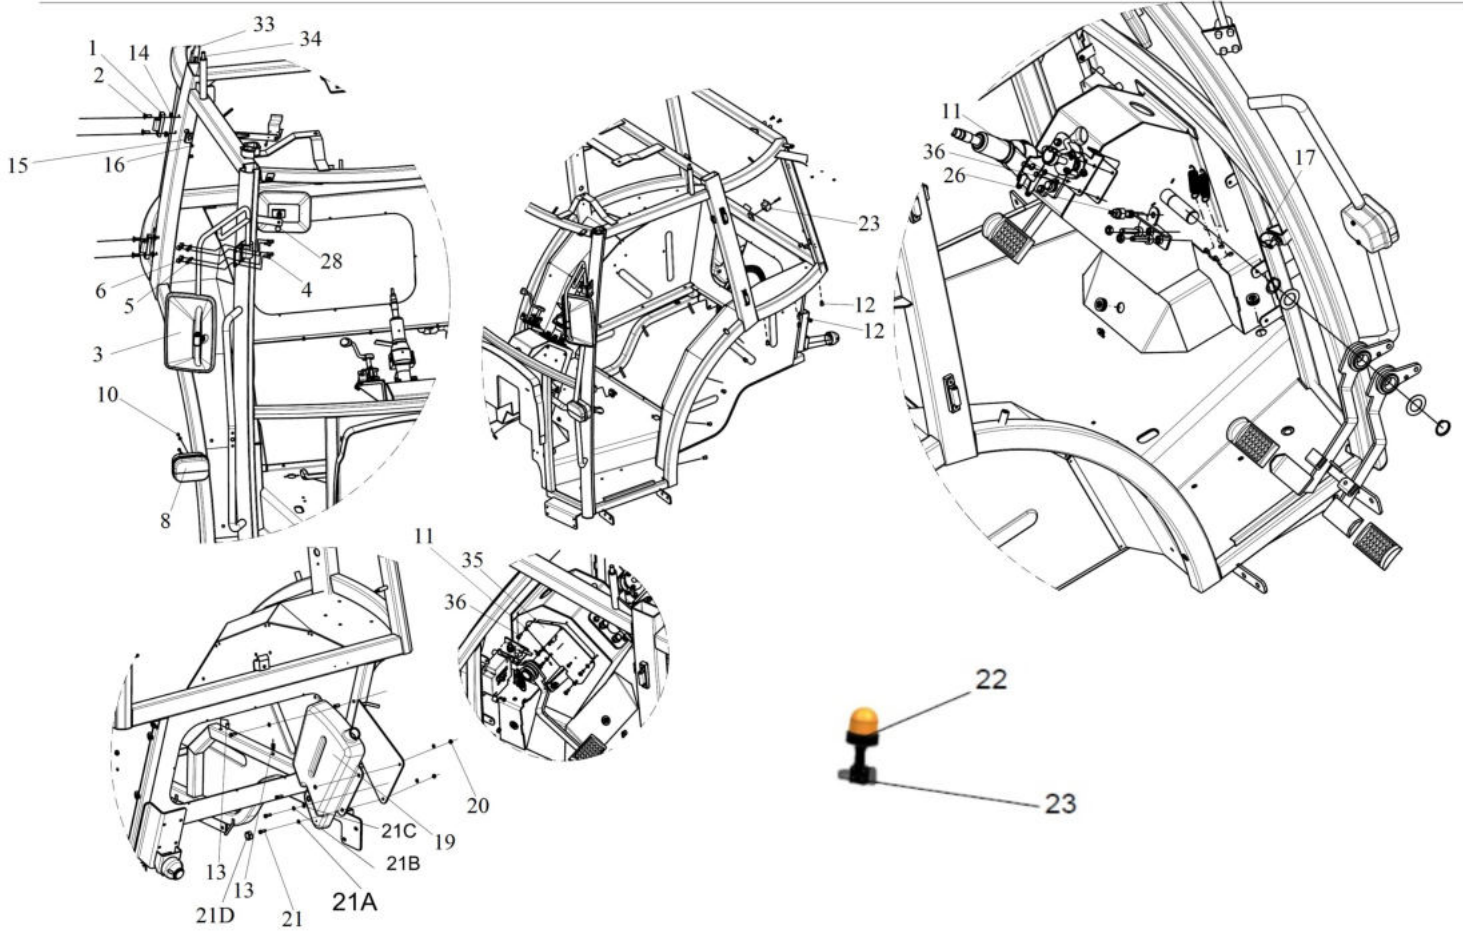

32580A-1/1

FRAME ASSY.

Sr.	Model	Item Code	Description	Qty	Int.	Remarks	Cut Off
1	Solis-75,90 CRDI WITH H-TYPE AC CABIN MODELS	10085679AA	DOOR HINGE BASE	4			
2	Solis-75,90 CRDI WITH H-TYPE AC CABIN MODELS	10085762AA	HEX SOCKET COUNTERSUNK SCREW M8x20	8			
3	Solis-75,90 CRDI WITH H-TYPE AC CABIN MODELS	10085191AC	REAR VIEW MIRROR LH	1			
4	Solis-75,90 CRDI WITH H-TYPE AC CABIN MODELS	200000388A	SOCKET HEAD CAP SCREW M6X18 8-8 SA4NS	8			
5	Solis-75,90 CRDI WITH H-TYPE AC CABIN MODELS	04041000006	HEX NYLOC NUT M6	8		INTERCHANGEABLE WITH 20004915AB (ROHS)	
5	Solis-75,90 CRDI WITH H-TYPE AC CABIN MODELS	20004915AB	HEX NYLOC NUT M6 8	8	YES	(ROHS) INTERCHANGEABLE WITH 04041000006