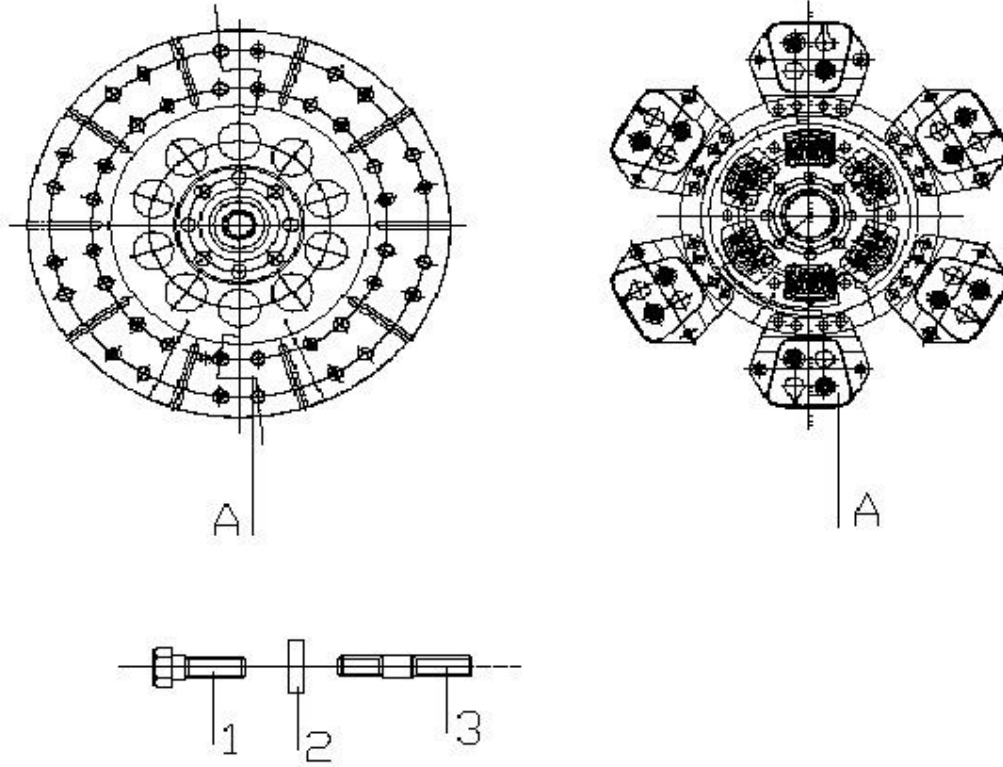

04110A-1/1

CLUTCH ASSY

Sr.	Model	Item Code	Description	Qty	Int.	Remarks	Cut Off
A	Solis-75,90 CRDI MODELS	10080431AA	DOUBLE CLUTCH ASSY.	1		INTERCHANGEABLE WITH 10080431AB (ROHS)	
A	Solis-75,90 CRDI MODELS	10080431AB	DOUBLE CLUTCH ASSY.	1		(ROHS) INTERCHANGEABLE WITH 10080431AA	
1	Solis-75,90 CRDI MODELS	20003491AB	HEX BOLT M10*1.5*55 8-8 SA2JS	6		INTERCHANGEABLE WITH 20003226AB (ROHS)	
1	Solis-75,90 CRDI MODELS	20003226AB	HEX. BOLT M12*1.75*55	6	YES	(ROHS) INTERCHANGEABLE WITH 20003491AB