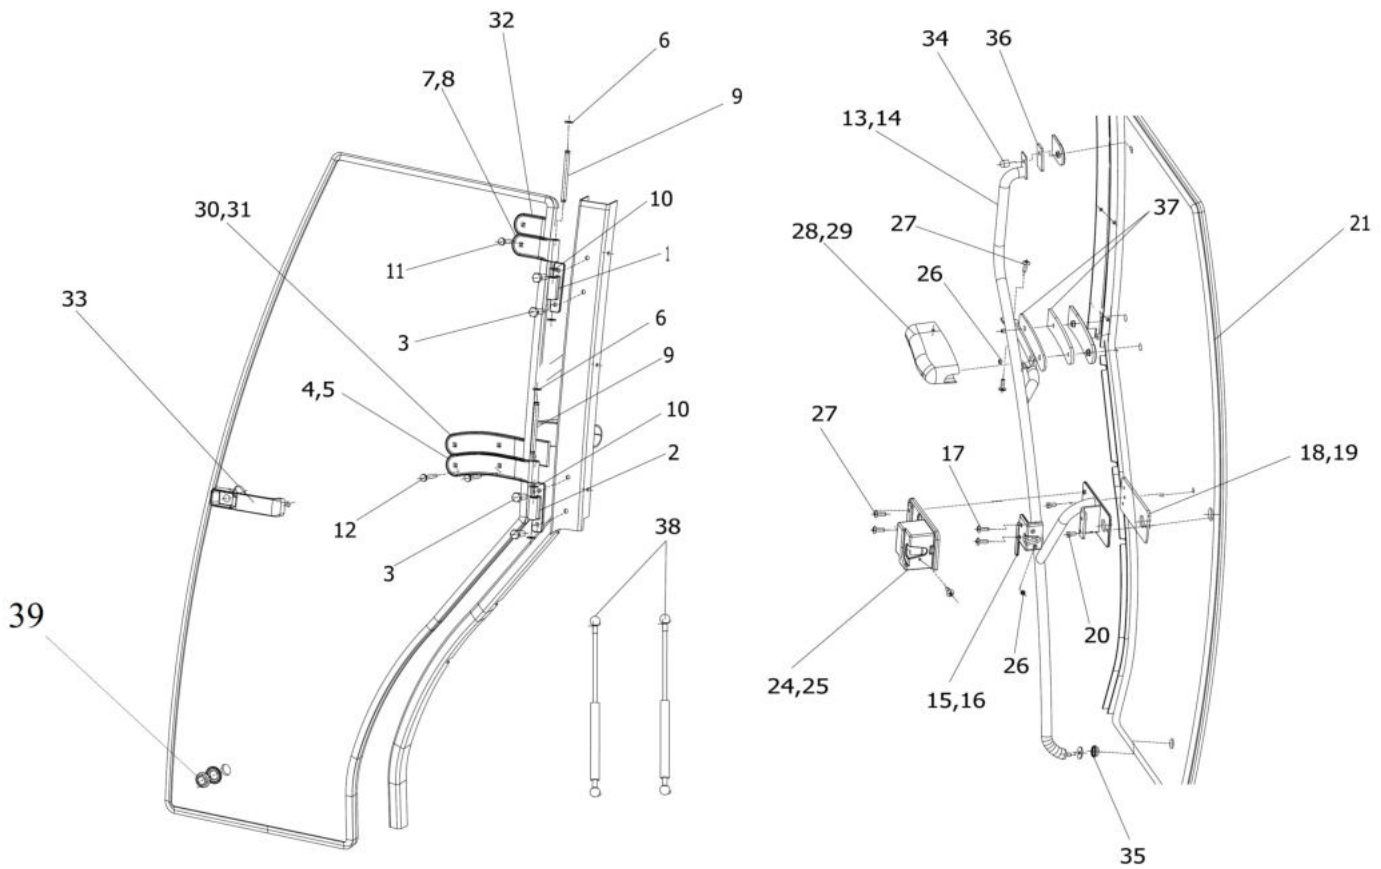

32240A-1-1

DOOR GLASS ASSY.

Sr.	Model	Item Code	Description	Qty	Int.	Remarks	Cut Off
1	Solis-75,90 CRDI WITH INHOUSE AC CABIN MODELS	10082057AA	HINGE BASE DOOR TOP	2			
2	Solis-75,90 CRDI WITH INHOUSE AC CABIN MODELS	10082056AD	HINGE BASE DOOR BOTTOM	2			
3	Solis-75,90 CRDI WITH INHOUSE AC CABIN MODELS	20003519AA	HEX FLANGE SCREW M8*1.25*20-8.8 SA2JS	8		INTERCHANGEABLE WITH 20005539AA (ROHS)	
3	Solis-75,90 CRDI WITH INHOUSE AC CABIN MODELS	20005539AA	HEX FLANGE SCREW M8*1.25*20-8.8 SA4GS	8	YES	(ROHS) INTERCHANGEABLE WITH 20003519AA	
4	Solis-75,90 CRDI WITH INHOUSE AC CABIN MODELS	10082062AA	HINGE FOR DOOR BOTTOM LH	1