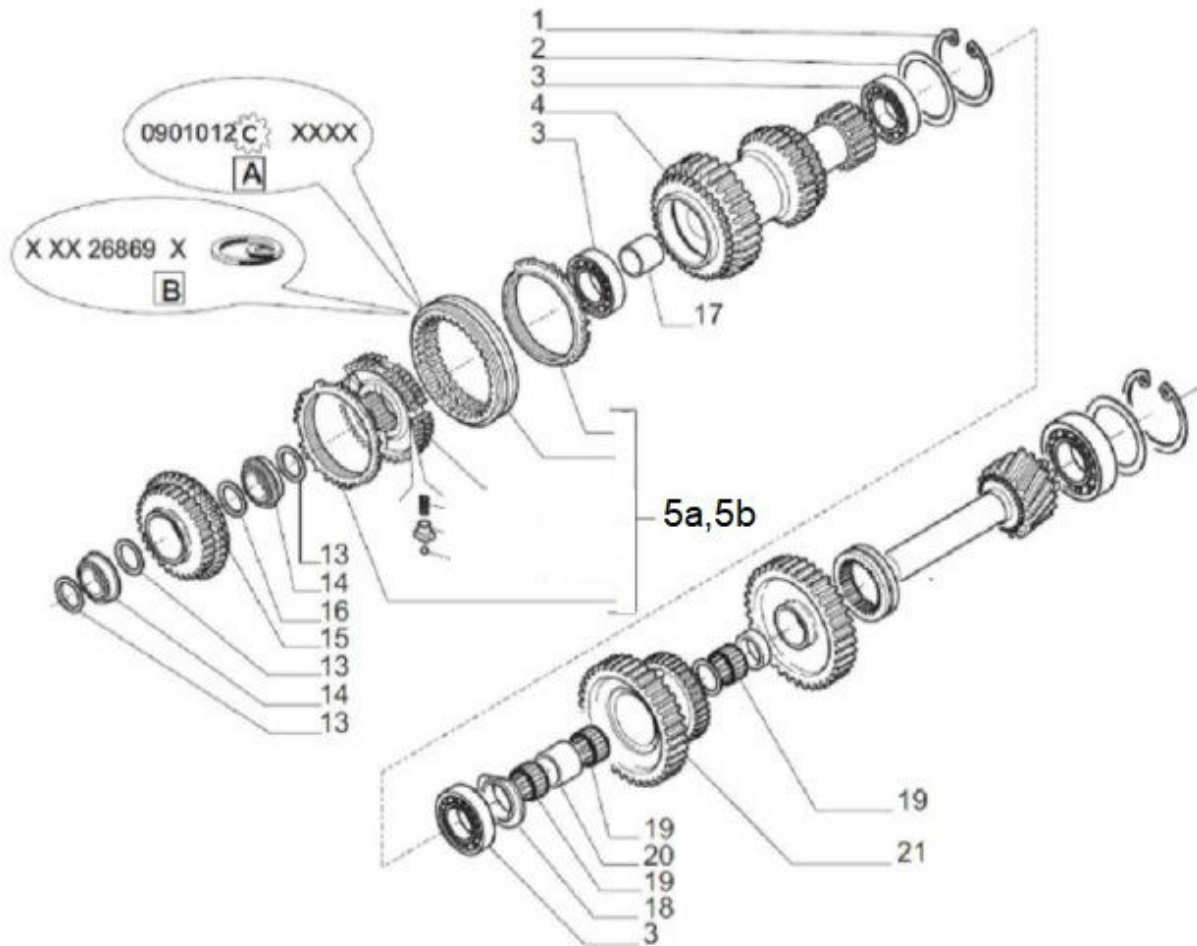

05140A-1/2

PRIMARY SHAFT

Sr.	Model	Item Code	Description	Qty	Int.	Remarks	Cut Off
1	Solis-75,90 CRDI MODELS	10081192AA	SNAP RING	1			
2	Solis-75,90 CRDI MODELS	10081193AA	SHIM 0.05MM	-			
2	Solis-75,90 CRDI MODELS	10081194AA	SHIM 0.1MM	-			
2	Solis-75,90 CRDI MODELS	10081195AA	SHIM 0.3MM	-			
3	Solis-75,90 CRDI MODELS	10081160AA	BEARING	3			
3	Solis-75,90 CRDI MODELS	10083409AA	BEARING	3	YES		
5a	Solis-75,90 CRDI MODELS	10081197AA	SYNCHRONIZER KIT	1			
5b	Solis-75,90 CRDI MODELS	10081198AA	SYNCHRONIZER KIT	1