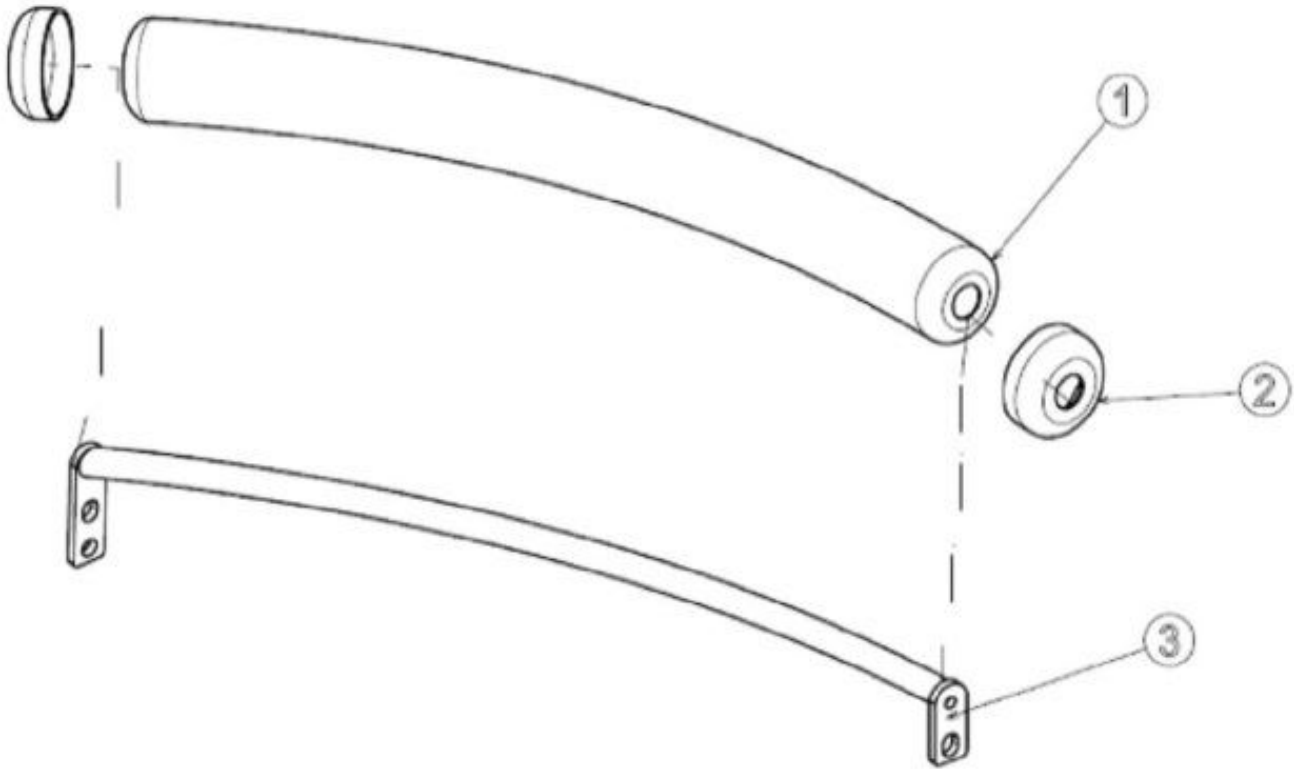

32400A-1/1

PASSENGER SEAT BACKREST ASSY.

Sr.	Model	Item Code	Description	Qty	Int.	Remarks	Cut Off
1	Solis-75,90 CRDI WITH H-TYPE AC CABIN MODELS	10084738AB	PASSENGER SEAT BACKREST	1		DELETE PART FROM MEMSYFDNRK JH02916	MEMSYFDNRKJH02916
2	Solis-75,90 CRDI WITH H-TYPE AC CABIN MODELS	10084245AB	COVER	2		DELETE PART FROM MEMSYFDNRK JH02916	MEMSYFDNRKJH02916
3	Solis-75,90 CRDI WITH H-TYPE AC CABIN MODELS	10084138AA	FRONT MTG BKT FOR SEAT GUARD	1		DELETE PART FROM MEMSYFDNRK JH02916	MEMSYFDNRKJH02916