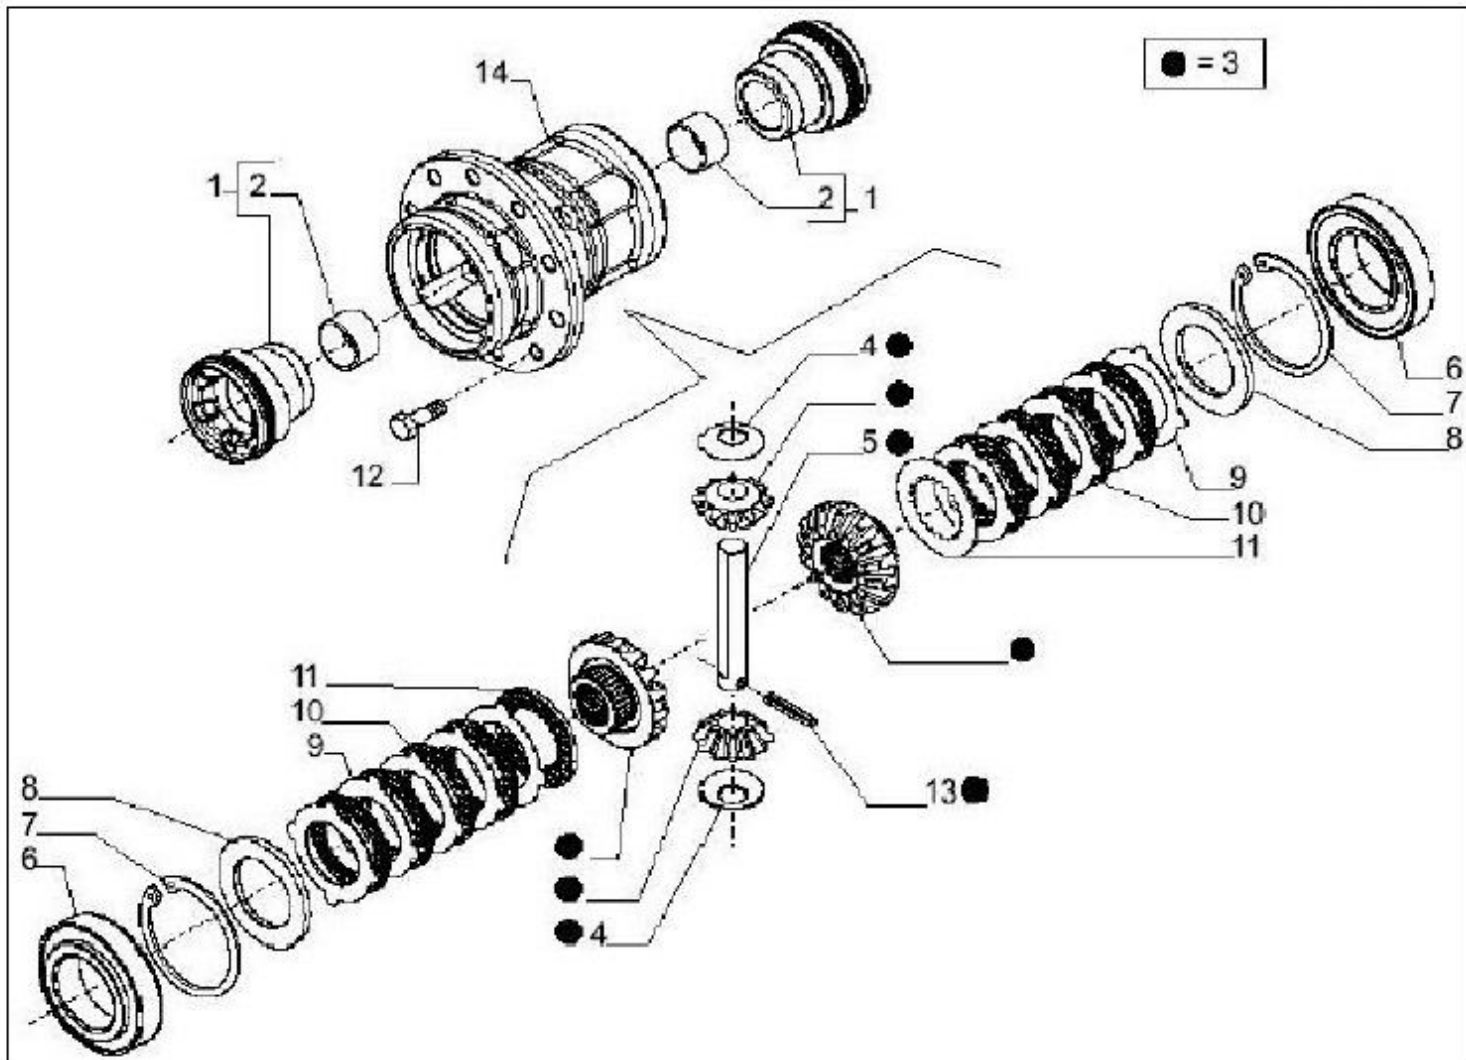

19150A-1/1

DIFFERENTIAL

Sr.	Model	Item Code	Description	Qty	Int.	Remarks	Cut Off
1	WITH 10080814AB	10081551AA	RING NUT KIT M70X2	2		WITH 10080814AB, DELETED WITH 10080814AE	
2	WITH 10080814AB	10081552AA	BUSHING	2		Kit Code: 10081551AA, WITH 10080814AB, DELETED WITH 10080814AE	
3	WITH 10080814AB	10081553AA	DIFFERENTIAL GEARS KIT	1		WITH 10080814AB	
4	WITH 10080814AB	10081554AA	THRUST WASHER	2		Kit Code: 10081553AA ALT.CODE :