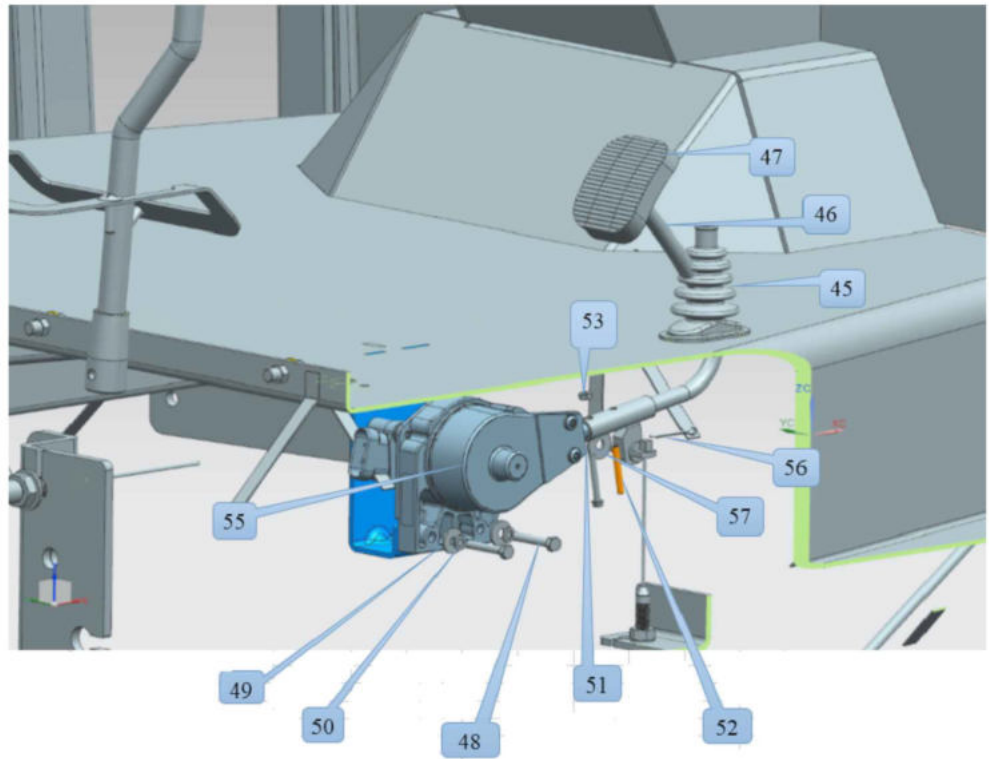

32550A-3/3

MECHANISM GROUP ASSY

Sr.	Model	Item Code	Description	Qty	Int.	Remarks	Cut Off
45	Solis-75,90 CRDI WITH H-TYPE AC CABIN MODELS	10084502AA	GROOMET FOR FOOT ACC. PEDAL	1			
46	Solis-75,90 CRDI WITH H-TYPE AC CABIN MODELS	10068438AB	FOOT ASSY PEDAL ASSY	1			
47	Solis-75,90 CRDI WITH H-TYPE AC CABIN MODELS	10086042AA	Cover for foot throttle	1			
48	Solis-75,90 CRDI WITH H-TYPE AC CABIN MODELS	20004598AA	HEX BOLT M5x30-8.8 SA2JS	2		INTERCHANGEABLE WITH 20004598AB (ROHS)	
48	Solis-75,90 CRDI WITH H-TYPE AC CABIN MODELS	20004598AB	HEX HEAD SCREW M5X30-8.8 SA4GS	2		(ROHS) INTERCHANGEABLE WITH 20004598AA	
49	Solis-75,90 CRDI WITH H-TYPE AC CABIN MODELS	04030600005	PLAIN WASHER DIA 5.3 *DIA 15*1.5 2	2		INTERCHANGEABLE WITH 300032712A