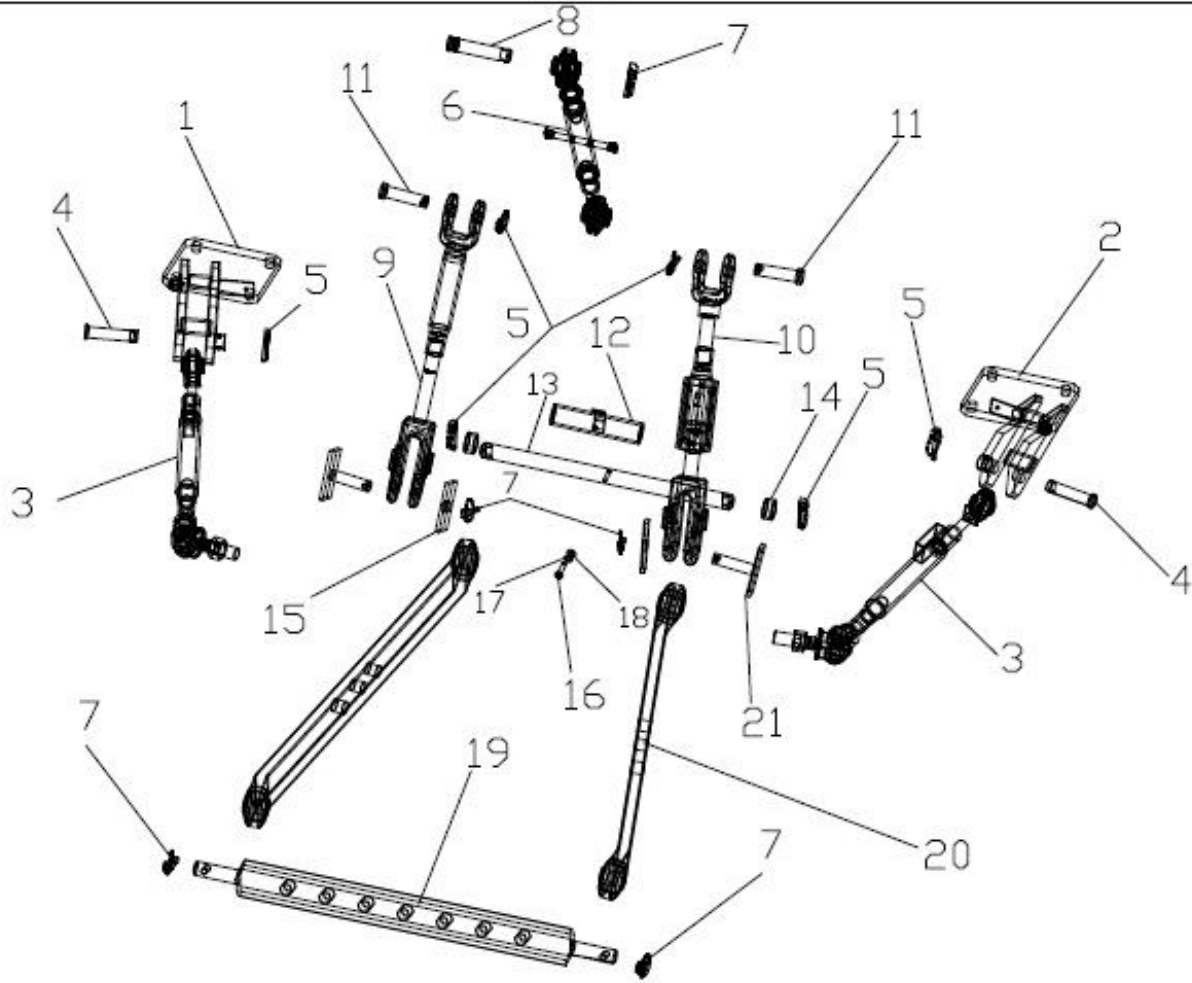

21110A-1/1

THREE POINT LINKAGES
2500KG

Sr.	Model	Item Code	Description	Qty	Int.	Remarks	Cut Off
1	Solis-75,90 CRDI MODELS	10080288AE	SUPPORT PLATE ASSY LH	1			
2	Solis-75,90 CRDI MODELS	10080289AE	SUPPORT PLATE ASSY. RH	1			
3	Solis-75,90 CRDI MODELS	10080041AC	STABLIZER ASSY	2			
3	Solis-75,90 CRDI MODELS	10080041AD	STABLIZER ASSY	2			
4	Solis-75,90 CRDI MODELS	10080043AB	PIN SUPPORT PLATE	2		INTERCHANGEABLE WITH 10086454AB (ROHS)	
4	Solis-75,90 CRDI MODELS	10086454AB	PIN SUPPORT PLATE	2		(ROHS) INTERCHANGEABLE WITH 10080043AB