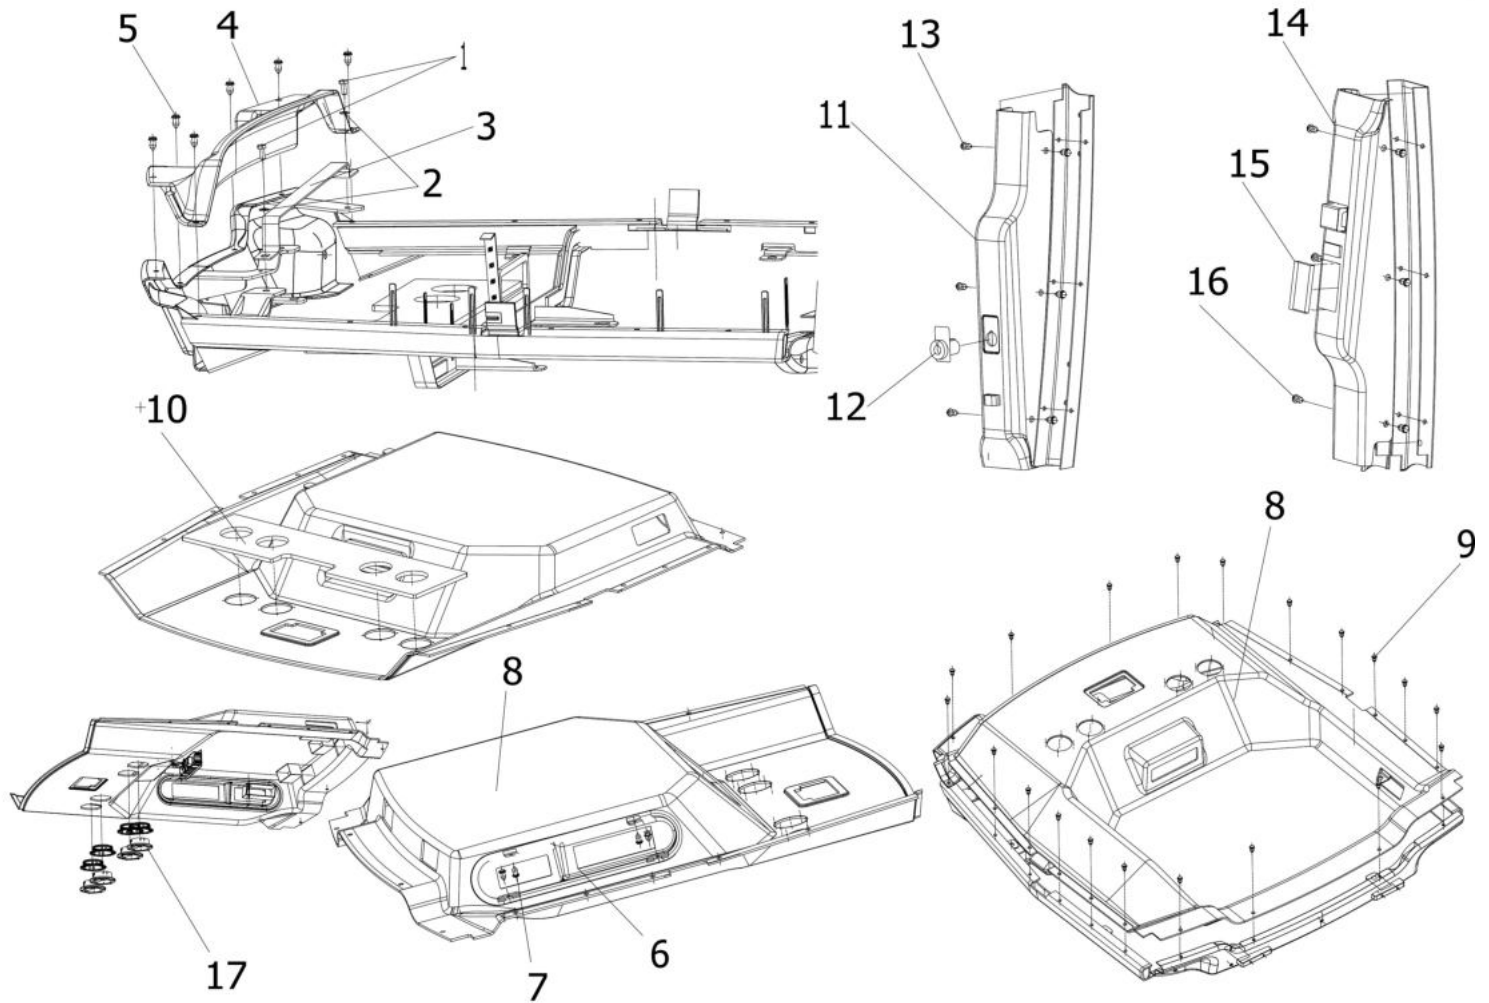

32170A-1-1

ROOF LINER& PILLER COVERASSY.

Sr.	Model	Item Code	Description	Qty	Int.	Remarks	Cut Off
1	Solis-75,90 CRDI WITH INHOUSE AC CABIN MODELS	20001096AA	Hex. head screw M8 x 1.25 x 20 8-8 SA2JS	2		INTERCHANGEABLE WITH 20005565AA (ROHS)	
1	Solis-75,90 CRDI WITH INHOUSE AC CABIN MODELS	20005565AA	HEX HEAD SCREW M8X1.25X20 -8.8 SA4GS	2	YES	(ROHS) INTERCHANGEABLE WITH 20001096AA	
2	Solis-75,90 CRDI WITH INHOUSE AC CABIN MODELS	04030600008	plain washer DIA 8.4 *DIA 17*1.6	2			
3	Solis-75,90 CRDI WITH INHOUSE AC CABIN MODELS	10082941AC	ROOF LINER SPACER	1			
4	Solis-75,90 CRDI WITH INHOUSE AC CABIN MODELS	10082256AD	FRONT LIGHT COVER	1