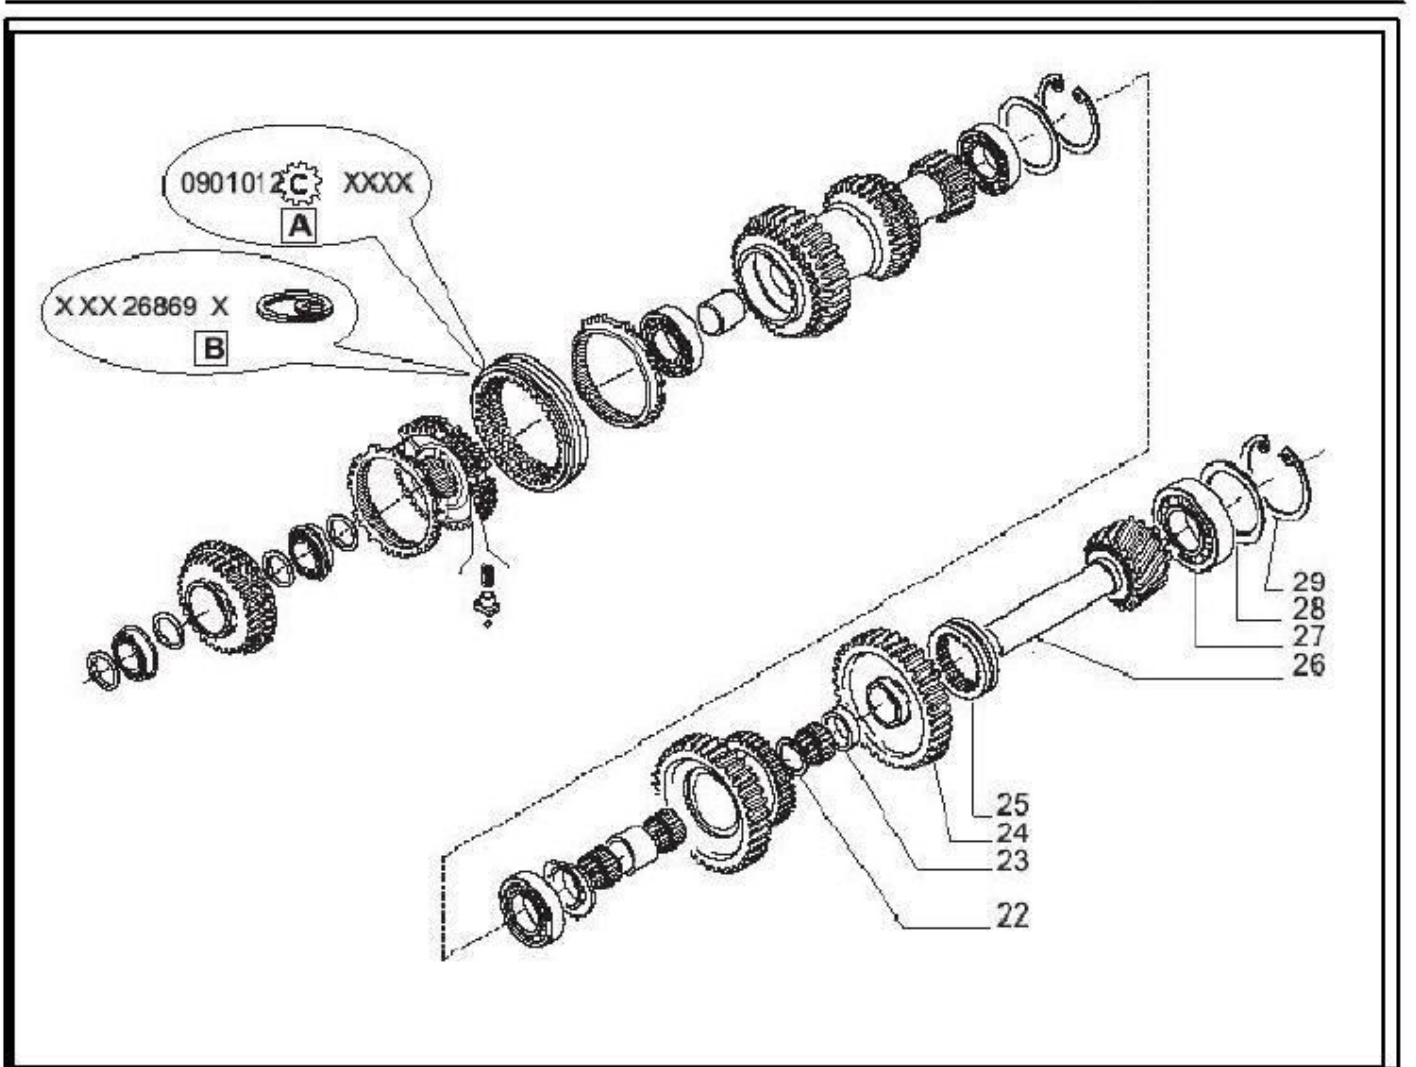

05140A-2/2

PRIMARY SHAFT

Sr.	Model	Item Code	Description	Qty	Int.	Remarks	Cut Off
22	Solis-75,90 CRDI MODELS	10081224AA	SPACER	1			
23	Solis-75,90 CRDI MODELS	10081225AA	SPACER	1			
24	Solis-75,90 CRDI MODELS (For 12+12 transm)	10081226AA	GEAR Z=44	1		For 12+12 transm.	
25	Solis-75,90 CRDI MODELS	10081228AA	SLEEVE	1			
26	Solis-75,90 CRDI MODELS	10081229AA	GEAR Z 26	1			
27	Solis-75,90 CRDI MODELS	10081230AA	BEARING	1			
28	Solis-75,90 CRDI MODELS	10081231AA	SHIM 0.1MM	1			
28	Solis-75,90 CRDI MODELS	10081232AA	SHIM 0.3MM	1