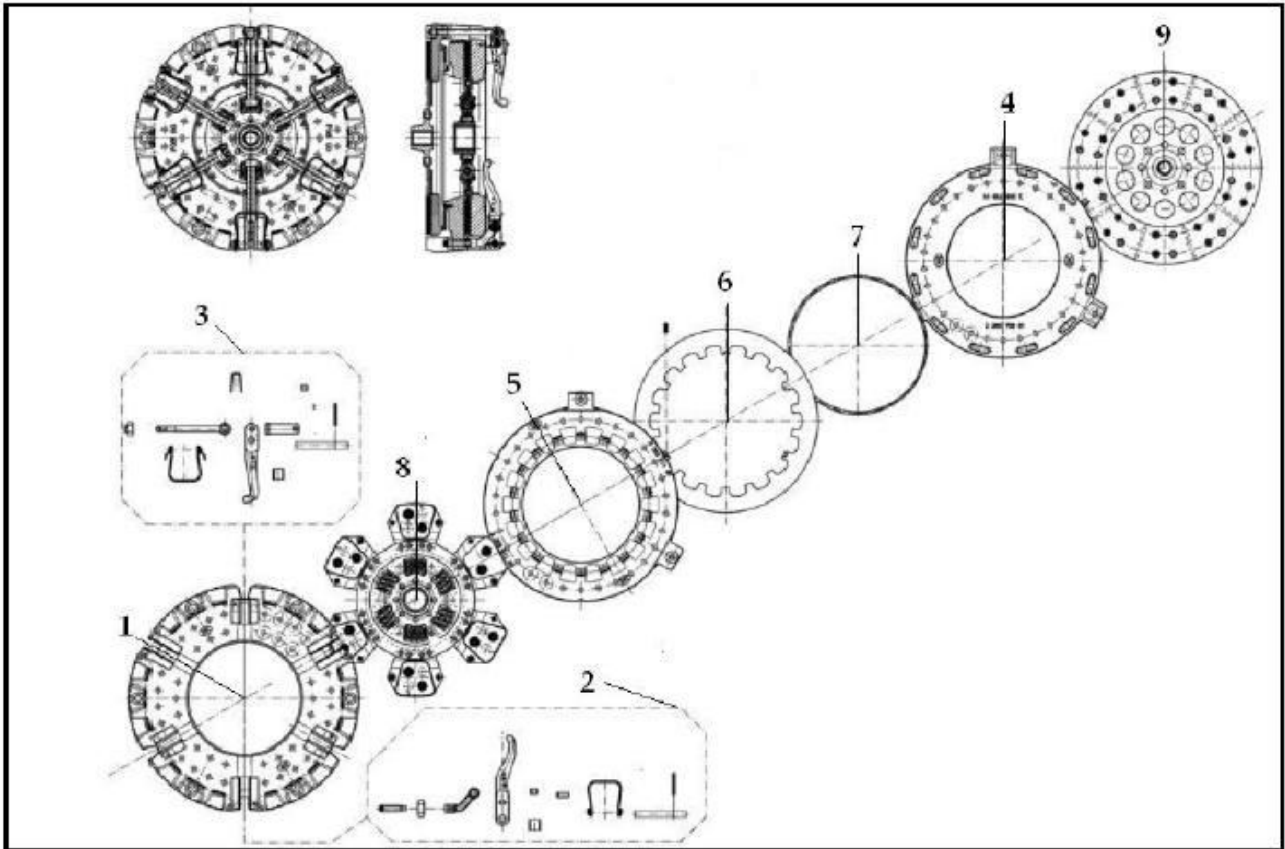

04111A-1/1

CLUTCH ASSY

Sr.	Model	Item Code	Description	Qty	Int.	Remarks	Cut Off
1	Solis-75,90 CRDI MODELS	10081997AA	COVER HOUSING	1		SUB PARTS CODES OF 10080431AA	
2	Solis-75,90 CRDI MODELS	10081998AA	LEVER KIT (MAIN)	1		SUB PARTS CODES OF 10080431AA	
3	Solis-75,90 CRDI MODELS	10081999AA	LEVER KIT (PTO)	1		SUB PARTS CODES OF 10080431AA	
4	Solis-75,90 CRDI MODELS	10082001AA	PRESSURE PLATE FOR PTO CLUTCH	1		SUB PARTS CODES OF 10080431AA	
5	Solis-75,90 CRDI MODELS	10082002AA	PRESSURE PLATE FOR MAIN CLUTCH	1		SUB PARTS CODES OF 10080431AA	
6	Solis-75,90 CRDI MODELS	10082003AA	DIAPHRAGM SPRING	1	APN 1002 8755	SUB PARTS CODES OF 10080431AA