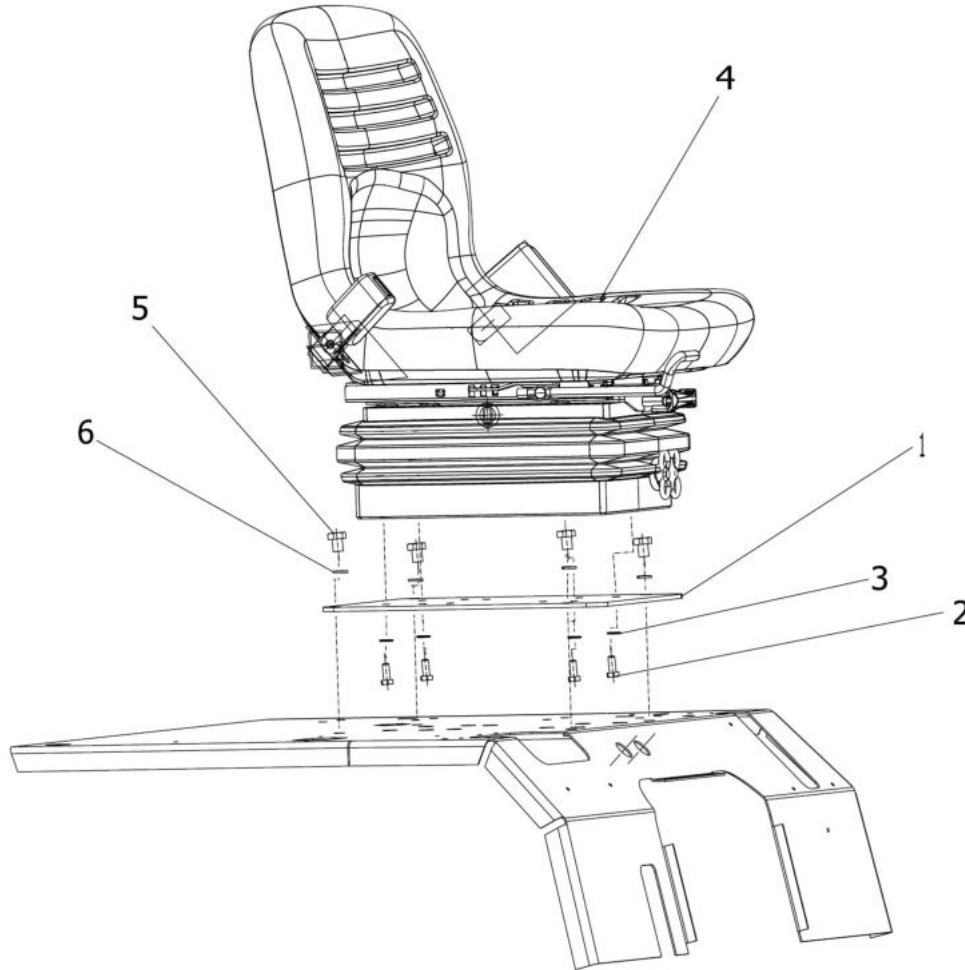

32220A-1-1

DRIVER SEAT

Sr.	Model	Item Code	Description	Qty	Int.	Remarks	Cut Off
1	Solis-75,90 CRDI WITH INHOUSE AC CABIN MODELS	10082228AA	SEAT BASE PLATE	1			
2	Solis-75,90 CRDI WITH INHOUSE AC CABIN MODELS	20001096AA	Hex. head screw M8 x 1.25 x 20 8-8 SA2JS	4		INTERCHANGEABLE WITH 20005565AA (ROHS)	
2	Solis-75,90 CRDI WITH INHOUSE AC CABIN MODELS	20005565AA	HEX HEAD SCREW M8X1.25X20 -8.8 SA4GS	4	YES	(ROHS) INTERCHANGEABLE WITH 20001096AA	
3	Solis-75,90 CRDI WITH INHOUSE AC CABIN MODELS	04030400008	SPRING WASHER B-8	4		INTERCHANGEABLE WITH 20005517AA (ROHS)	
3	Solis-75,90 CRDI WITH INHOUSE AC CABIN	20005517AA	SPRING WASHER B-8 TYPE A IS: 3067-1972	4	YES	(ROHS) INTERCHANGE