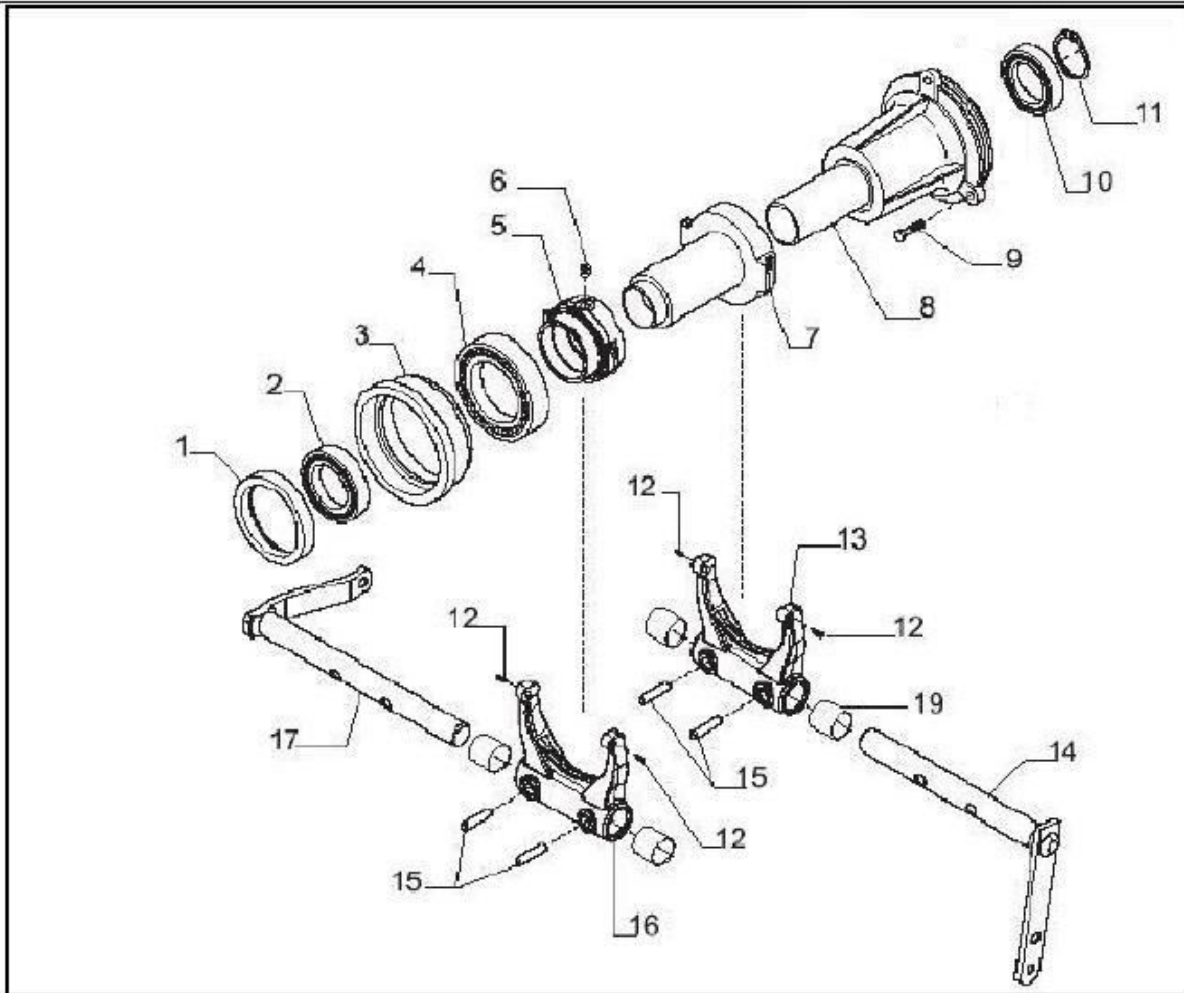

04120A-1/1

CLUTCH CONTROLS

Sr.	Model	Item Code	Description	Qty	Int.	Remarks	Cut Off
1	Solis-75,90 CRDI MODELS	10081136AA	DISC PUSHER	1			
2	Solis-75,90 CRDI MODELS	10081137AA	BEARING	1			
3	Solis-75,90 CRDI MODELS	10081138AA	SLEEVE PUSHER	1			
4	Solis-75,90 CRDI MODELS	10081139AA	BEARING	1			
5	Solis-75,90 CRDI MODELS	10081140AA	SLEEVE	1			
6	Solis-75,90 CRDI MODELS	10081141AA	PLUG	1			
7	Solis-75,90 CRDI MODELS	10081142AA	SLEEVE	1			
8	Solis-75,90 CRDI MODELS	10081143AA	SUPPORT	1