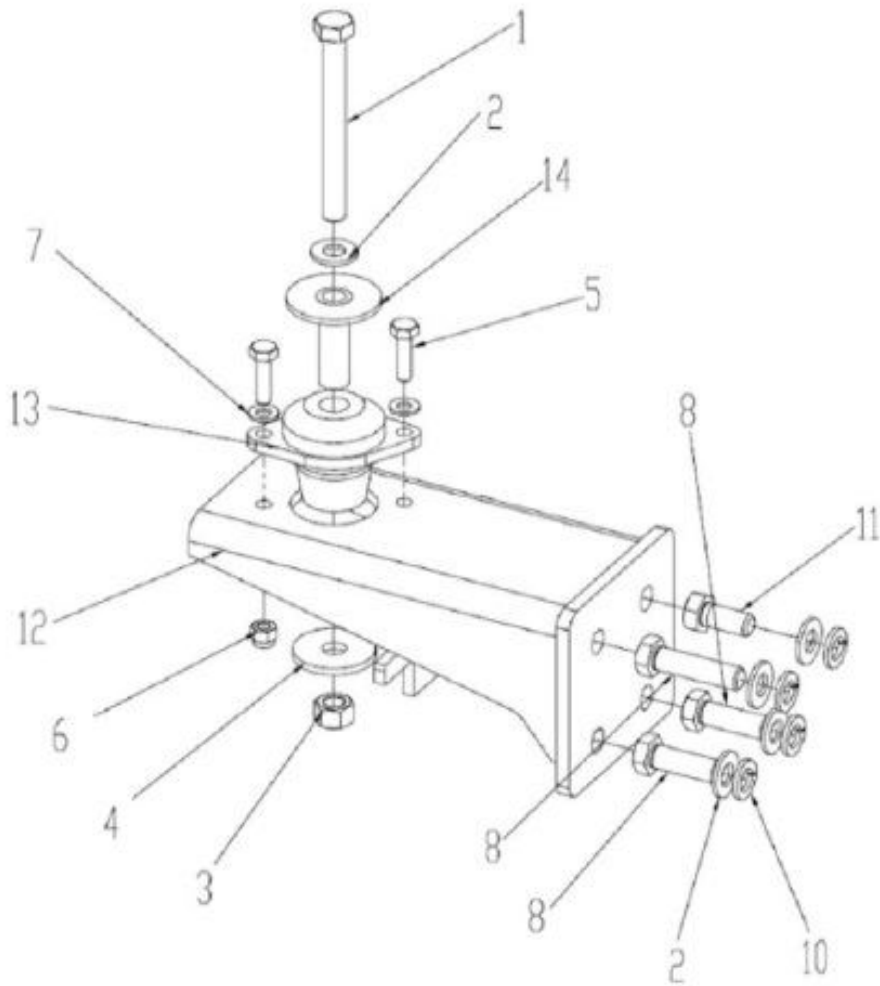

32480A-1/1

RIGHT FRONT TRAPEZIUM ASSY

Sr.	Model	Item Code	Description	Qty	Int.	Remarks	Cut Off
1	Solis-75,90 CRDI WITH H-TYPE AC CABIN MODELS	200000414A	HEX BOLT M16X2X140 (SPECIAL BOLT)	1			
2	Solis-75,90 CRDI WITH H-TYPE AC CABIN MODELS	04030800017	PUNCHED WASHER DIA 17 * DIA 30 *	5		INTERCHANGEABLE WITH 20005456AA (ROHS)	
2	Solis-75,90 CRDI WITH H-TYPE AC CABIN MODELS	20005456AA	PUNCHED WASHER A(16) IS:2016 STEEL	5	YES	(ROHS) INTERCHANGEABLE WITH 04030800017	
3	Solis-75,90 CRDI WITH H-TYPE AC CABIN MODELS	200000416A	HEX NYLOC NUT M16X2	1			
4	Solis-75,90 CRDI WITH H-TYPE AC CABIN MODELS	10085747AA	SPECIAL WASHER FOR CABIN MTG	1			
5	Solis-75,90 CRDI WITH H-TYPE AC CABIN MODELS	20003238AA	Hex screw M10x35 8-8 SA3NS	2		INTERCHANGEABLE WITH 20005584AA