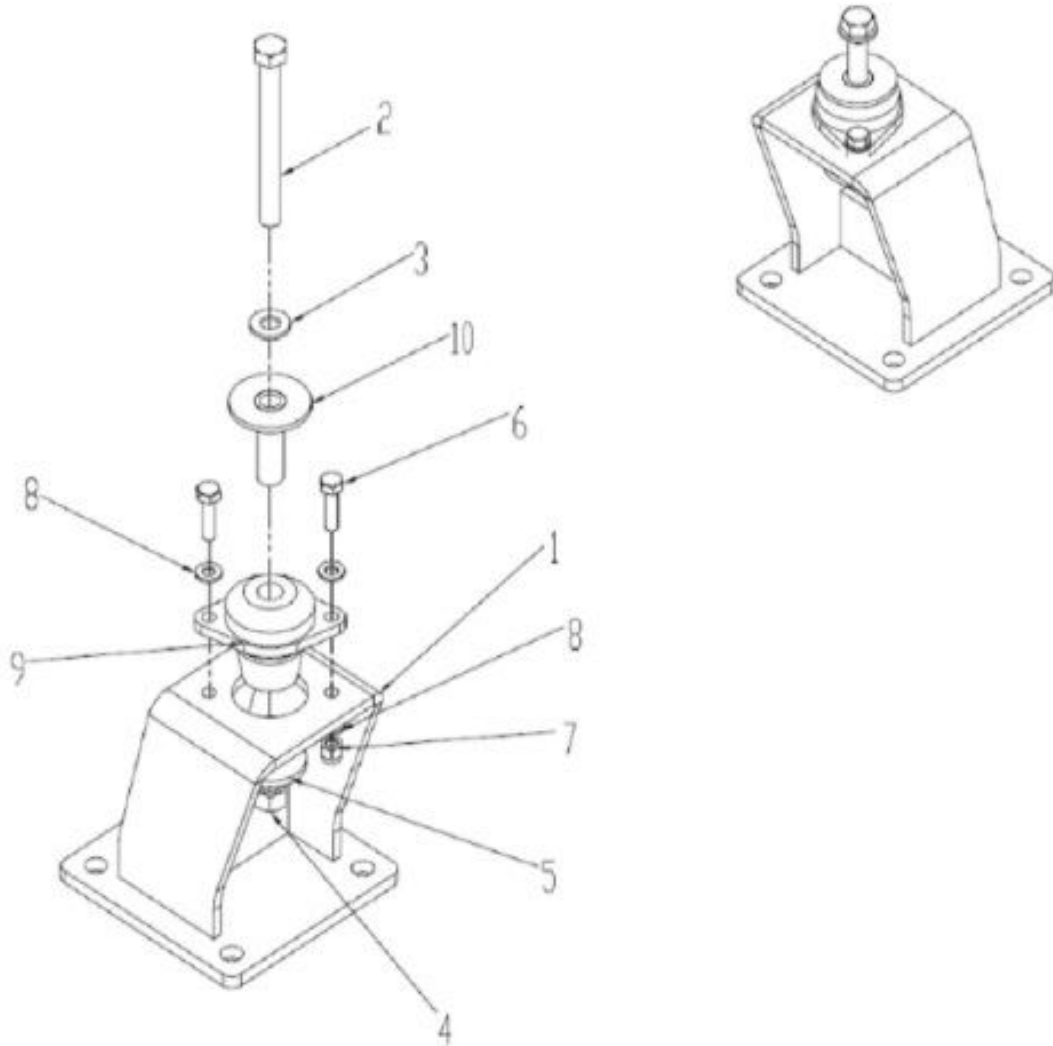

32500A-1/1

RIGHT REAR TRAPEZIUM ASSY

Sr.	Model	Item Code	Description	Qty	Int.	Remarks	Cut Off
1	Solis-75,90 CRDI WITH H-TYPE AC CABIN MODELS	10083581AB	STRUCTURE REAR MOUNTING	1			
2	Solis-75,90 CRDI WITH H-TYPE AC CABIN MODELS	10068747AA	BOLT M16x140	1			
3	Solis-75,90 CRDI WITH H-TYPE AC CABIN MODELS	04030800017	PUNCHED WASHER DIA 17 * DIA 30 *	1		INTERCHANGEABLE WITH 20005456AA (ROHS)	
3	Solis-75,90 CRDI WITH H-TYPE AC CABIN MODELS	20005456AA	PUNCHED WASHER A(16) IS:2016 STEEL	1	YES	(ROHS) INTERCHANGEABLE WITH 04030800017	
4	Solis-75,90 CRDI WITH H-TYPE AC CABIN MODELS	200000416A	HEX NYLOC NUT M16X2	1			
5	Solis-75,90 CRDI WITH H-TYPE AC CABIN MODELS	10085747AA	SPECIAL WASHER FOR CABIN MTG	1