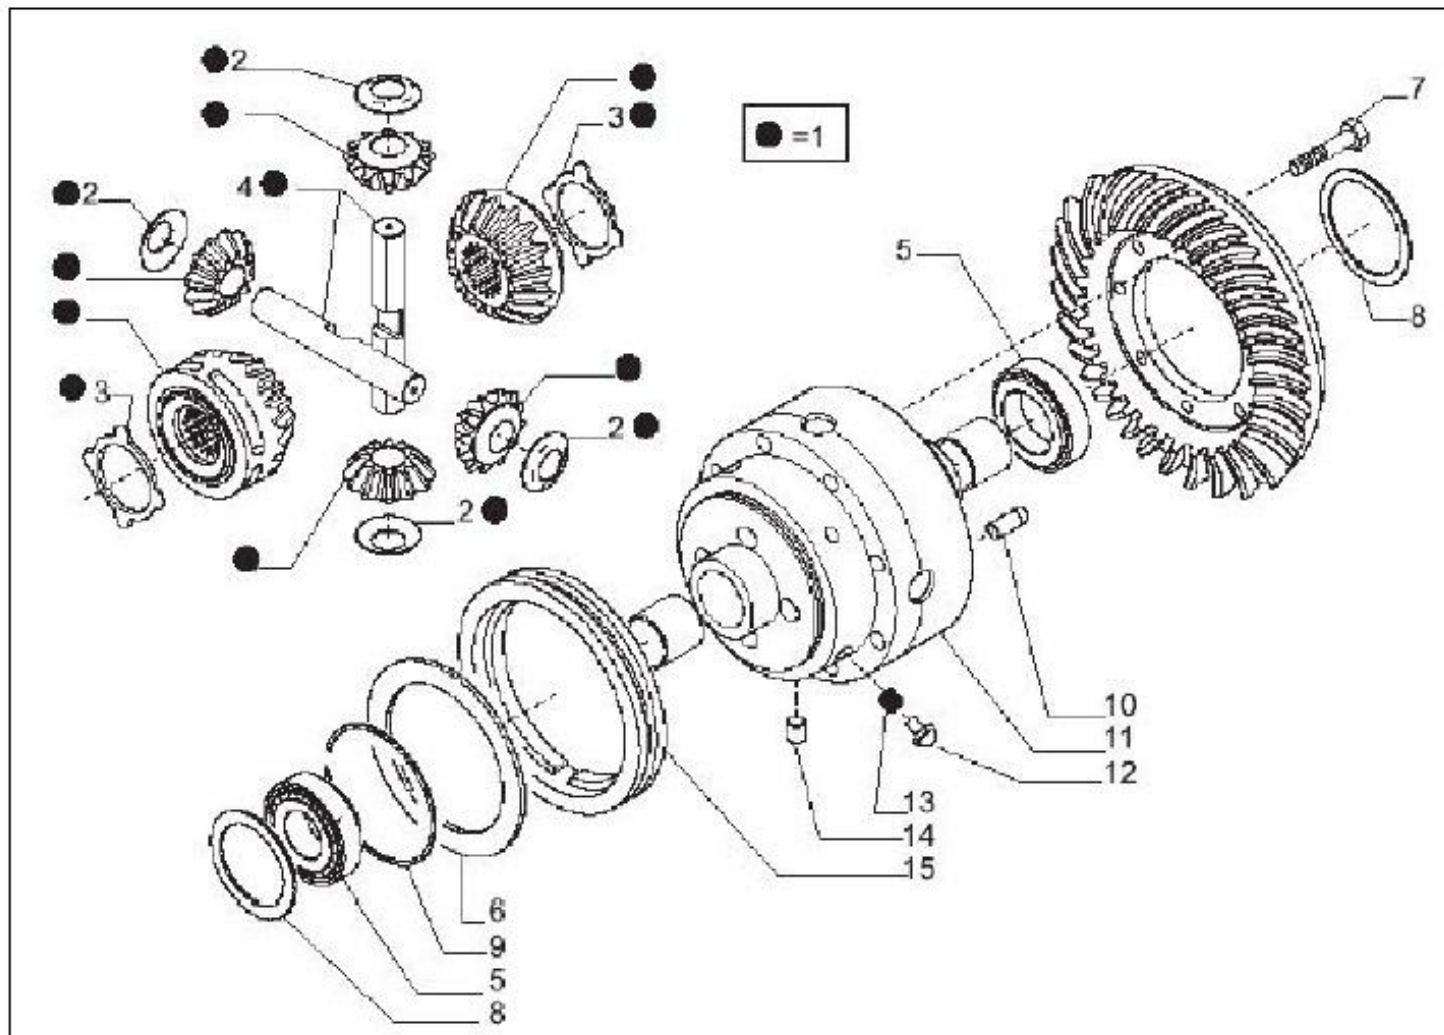

07110A-1/1

REAR DIFFERENTIAL

Sr.	Model	Item Code	Description	Qty	Int.	Remarks	Cut Off
1	Solis-75,90 CRDI MODELS	10081286AA	DIFFERENTIAL KIT	1			
2	Solis-75,90 CRDI MODELS	10081287AA	THUST WASHER	4		KIT CODE: 10081286AA	
3	Solis-75,90 CRDI MODELS	10081288AA	THUST WASHER	2		KIT CODE: 10081286AA	
4	Solis-75,90 CRDI MODELS	10081289AA	SHAFT	2		KIT CODE: 10081286AA	
5	Solis-75,90 CRDI MODELS	10081290AA	BEARING	2			
6	Solis-75,90 CRDI MODELS	10081291AA	LOCKING FLANGE	1			
7	Solis-75,90 CRDI MODELS	10081292AA	BOLT M 12X80	8			
8	Solis-75,90 CRDI MODELS	10081231AA	SHIM 0,1MM	-