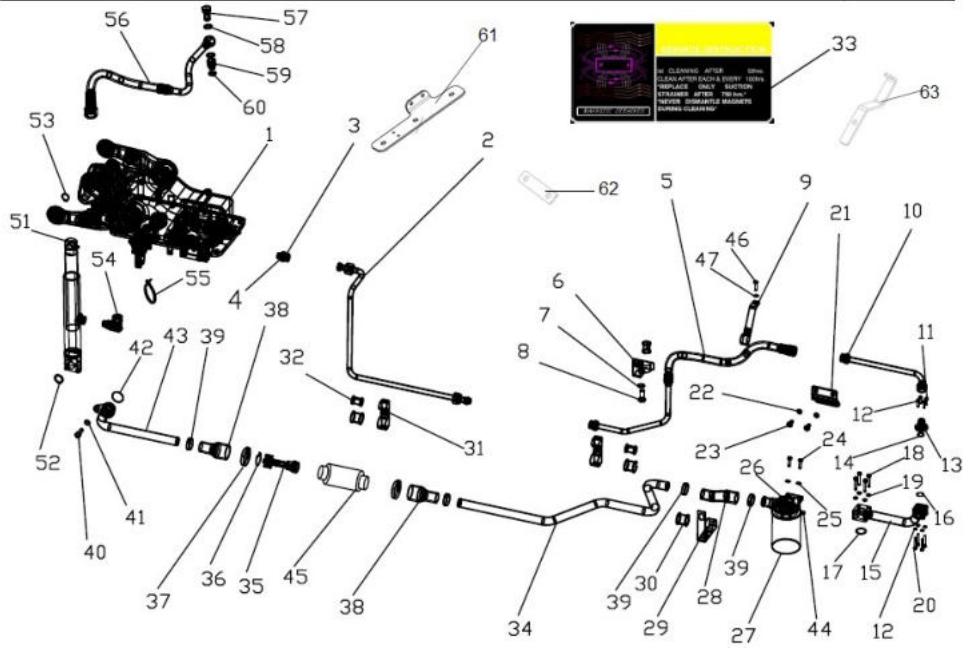

10120A-1/2

SUCTION AND DELIVERY LINE

Sr.	Model	Item Code	Description	Qty	Int.	Remarks	Cut Off
1	Solis-75,90 CRDI MODELS	10082714AA	MITA HYDRAULIC LIFT FOR LIFTOMATIC	1		INTERCHANGEABLE WITH 10082714AB (ROHS)	
1	Solis-75,90 CRDI MODELS	10082714AB	NEW MITA HYD. LIFT WITH LIFTOMATIC	1			
1	Solis-75,90 CRDI MODELS	10082714AB	New Mita Hydraulic Lift with liftomatic	1		(ROHS) INTERCHANGEABLE WITH 10082714AA	
2	Solis-75,90 CRDI MODELS	10067646AA	SECONDARY PIPE ASSY (PUMP TO HYD. LIFT)	1			
2	Solis-75,90 CRDI MODELS	10067646AB	SECONDARY PIPE ASSY (PUMP TO HYD. LIFT)	1			
2	Solis-90 CRDI MODELS	10067646BA	SECONDARY PIPE ASSY (PUMP TO HYD. LIFT)	1	YES	BOM900ID5741 LDBGUDET2	MEMSYFDNRKJ H02916