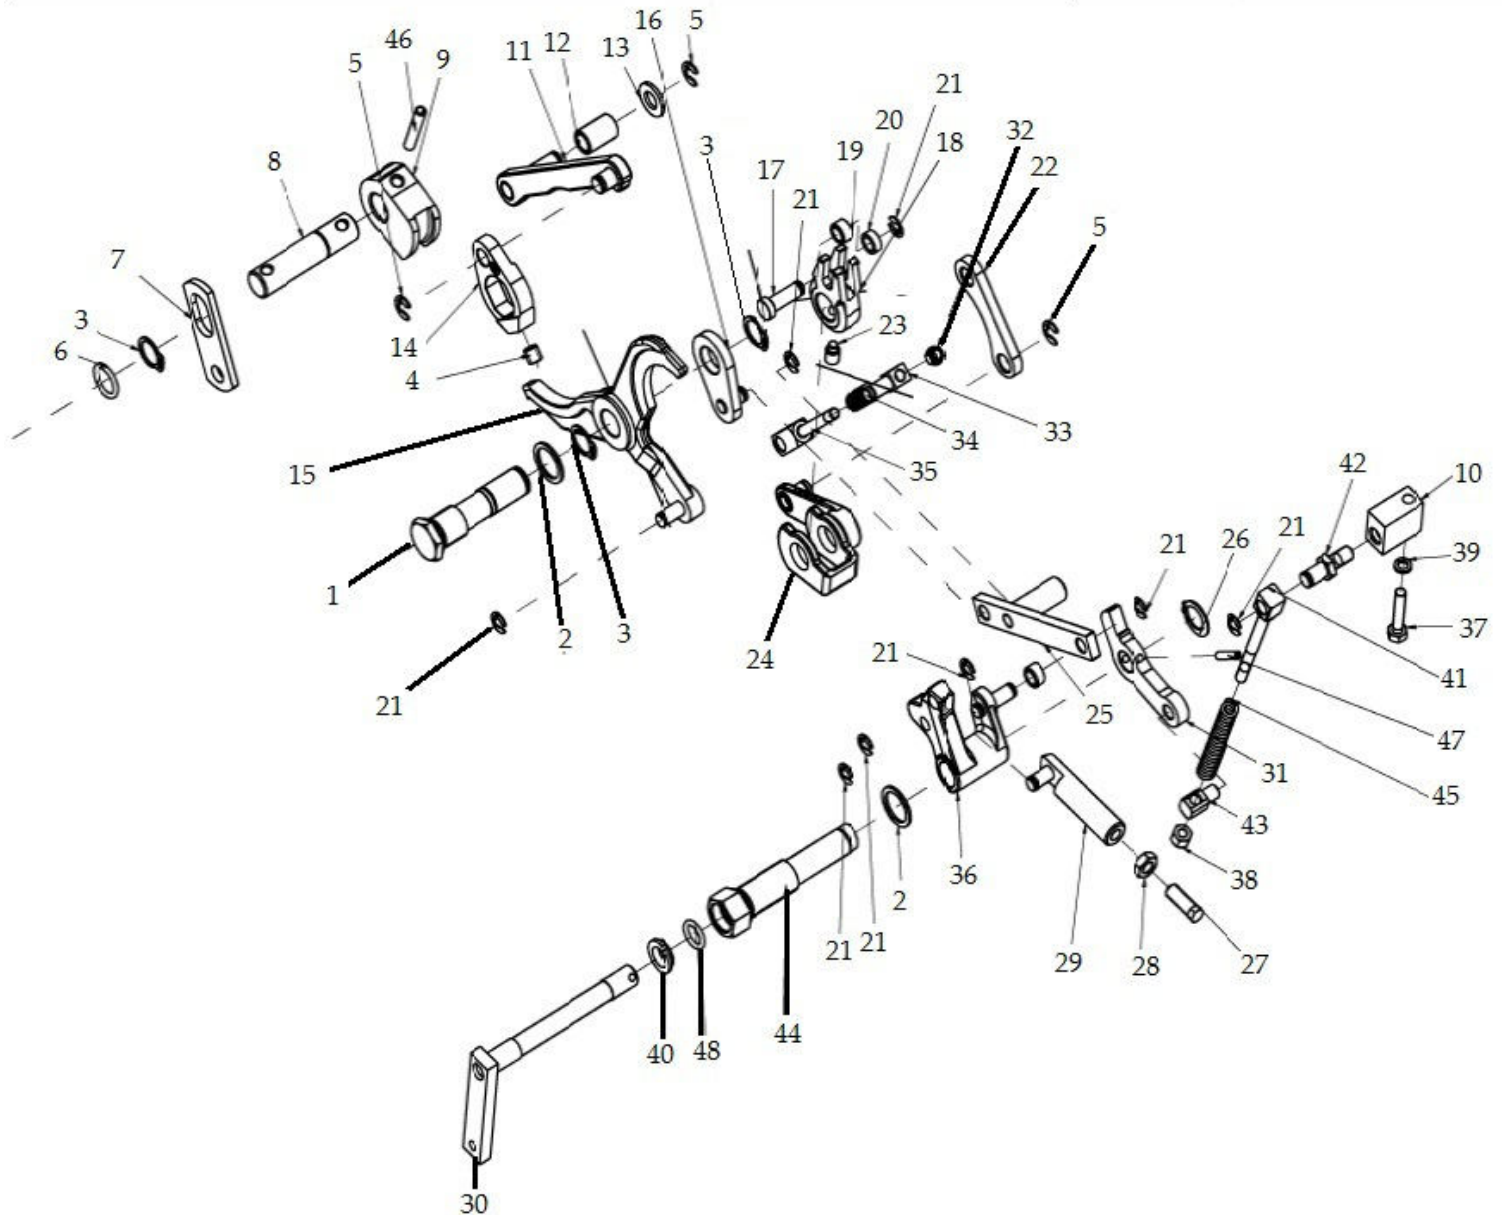

Sr.	Model	Item Code	Description	Qty	Int.	Remarks	Cut Off
1	Solis-90 CRDI MODELS WITH 10085928AA MITA LIFT WITH FLOW CONTROL VALVE	10081014AA	PIN	1		CHILD PART OF 10085928AA	
2	Solis-90 CRDI MODELS WITH 10085928AA MITA LIFT WITH FLOW CONTROL VALVE	10081015AA	WASHER	2		CHILD PART OF 10085928AA	
3	Solis-90 CRDI MODELS WITH 10085928AA MITA LIFT WITH FLOW CONTROL VALVE	10081016AA	SEEGER E16 UNI7435	3		CHILD PART OF 10085928AA	
4	Solis-90 CRDI MODELS WITH 10085928AA MITA LIFT WITH FLOW CONTROL VALVE	10081017AA	SCREW M8x8 UNI 5929	1		CHILD PART OF 10085928AA