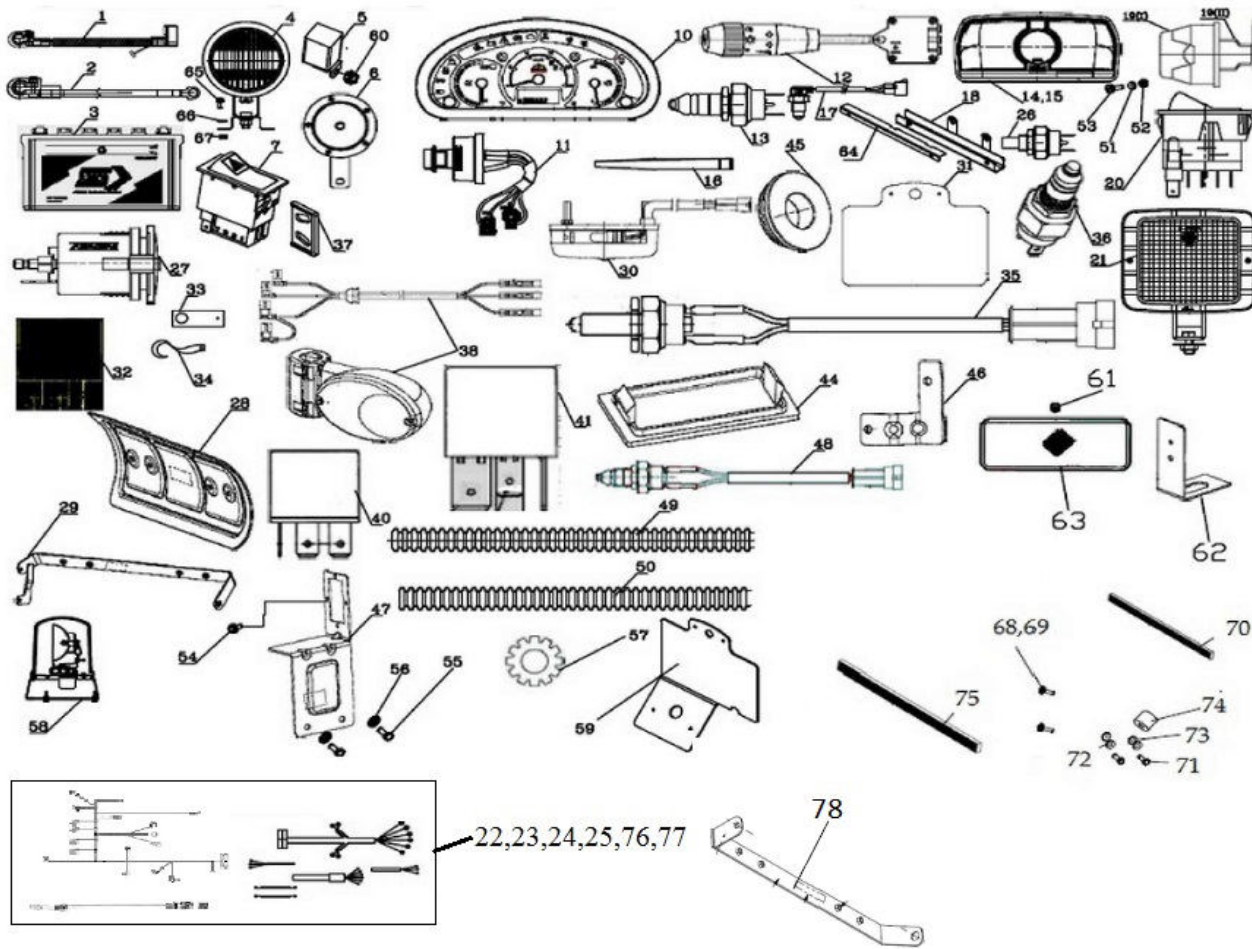

Sr.	Model	Item Code	Description	Qty	Int.	Remarks	Cut Off
1	Solis-75,90 CRDI MODELS, Solis-75,90 CRDI WITH H- TYPE AC CABIN MODELS	10067787AA	BATTERY CALBE POSITIVE	1			
2	Solis-75,90 CRDI MODELS, Solis-75,90 CRDI WITH H- TYPE AC CABIN MODELS	10085226AA	BATTERY CABLE NEGATIVE	1			
3	Solis-75,90 CRDI MODELS, Solis-75,90 CRDI WITH H- TYPE AC CABIN MODELS	10084539AA	MAINTENANCE FREE BATTERY 110AH (AMCO)	1			
3	Solis-75,90 CRDI MODELS, Solis-75,90 CRDI WITH H- TYPE AC CABIN MODELS	10054102AA	BATTERY 12V 110AH 800CCA	1			
4	Solis-75,90 CRDI MODELS, Solis-75,90 CRDI WITH H- TYPE AC CABIN MODELS	10067784AA	PLOUGH LAMP ASSY	1			
4	Solis-75,90 CRDI MODELS, Solis-75,90 CRDI WITH H- TYPE AC CABIN MODELS	10068853AC	PLOUGH LIGHT	1	YES		GZLDT639663W