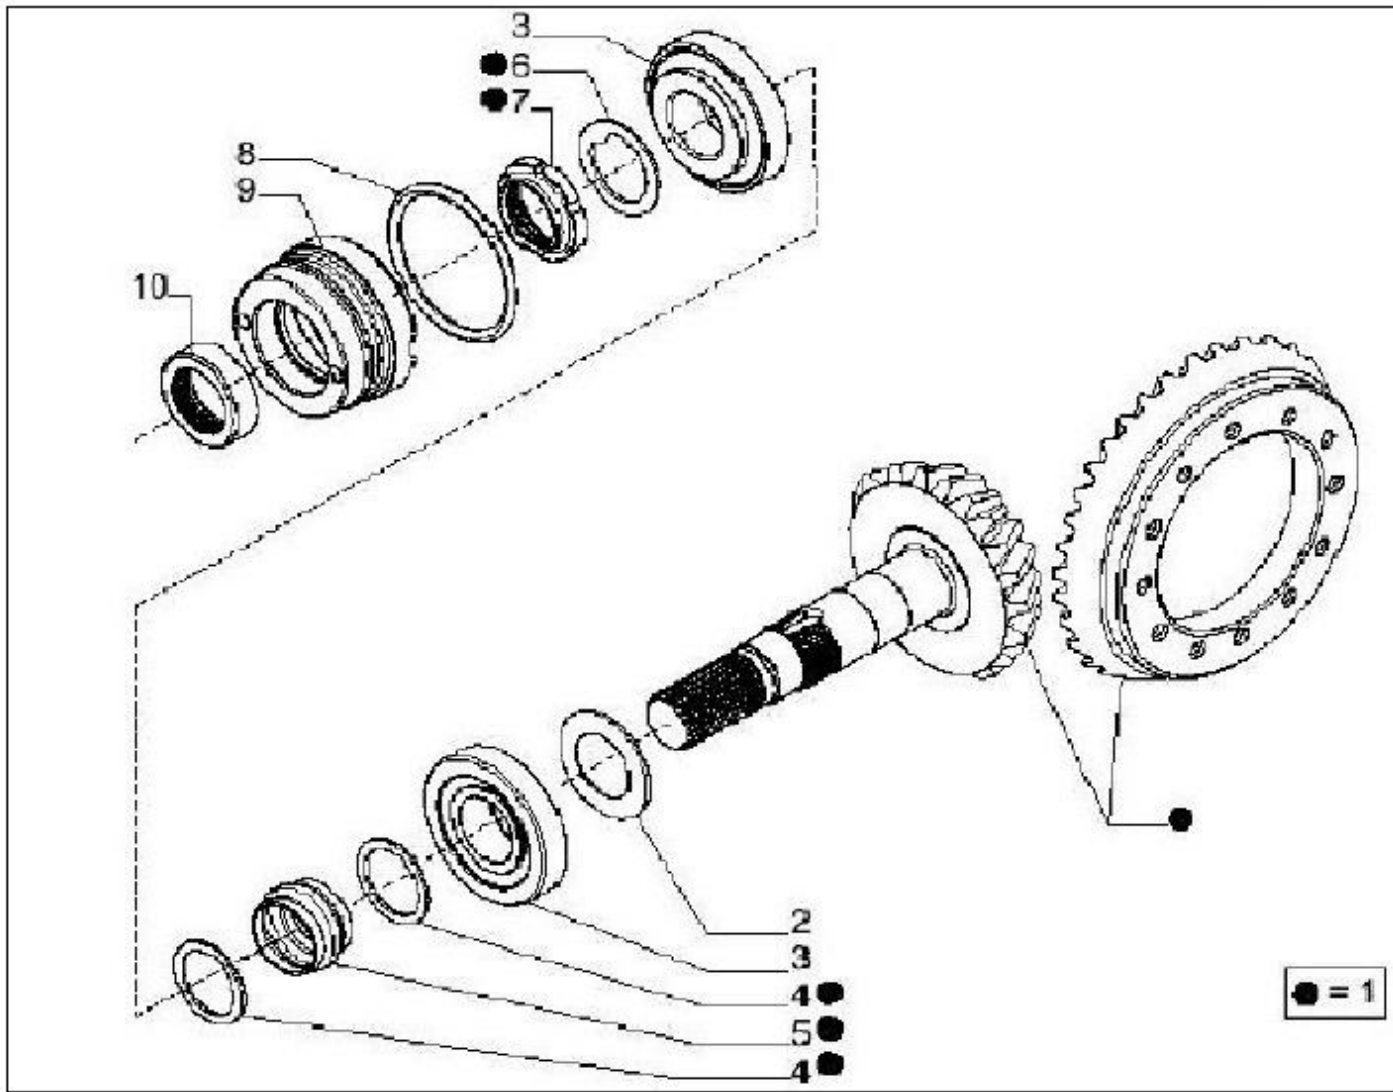

19140A-1/1

BEVEL GEAR SET

Sr.	Model	Item Code	Description	Qty	Int.	Remarks	Cut Off
1	WITH 10080814AB	10081533AA	BEVEL GEAR SET Z15/32	1		WITH 10080814AB	
2	WITH 10080814AB	10081534AA	SHIM 2.50MM	-			
2	WITH 10080814AB	10081535AA	SHIM 2.60MM	-			
2	WITH 10080814AB	10081536AA	SHIM 2.70MM	-			
2	WITH 10080814AB	10081537AA	SHIM 2.80MM	-			
2	WITH 10080814AB	10081538AA	SHIM 2.90MM	-			
2	WITH 10080814AB	10081539AA	SHIM 3.00MM	-			
2	WITH 10080814AB	10081540AA	SHIM 3.10MM	-