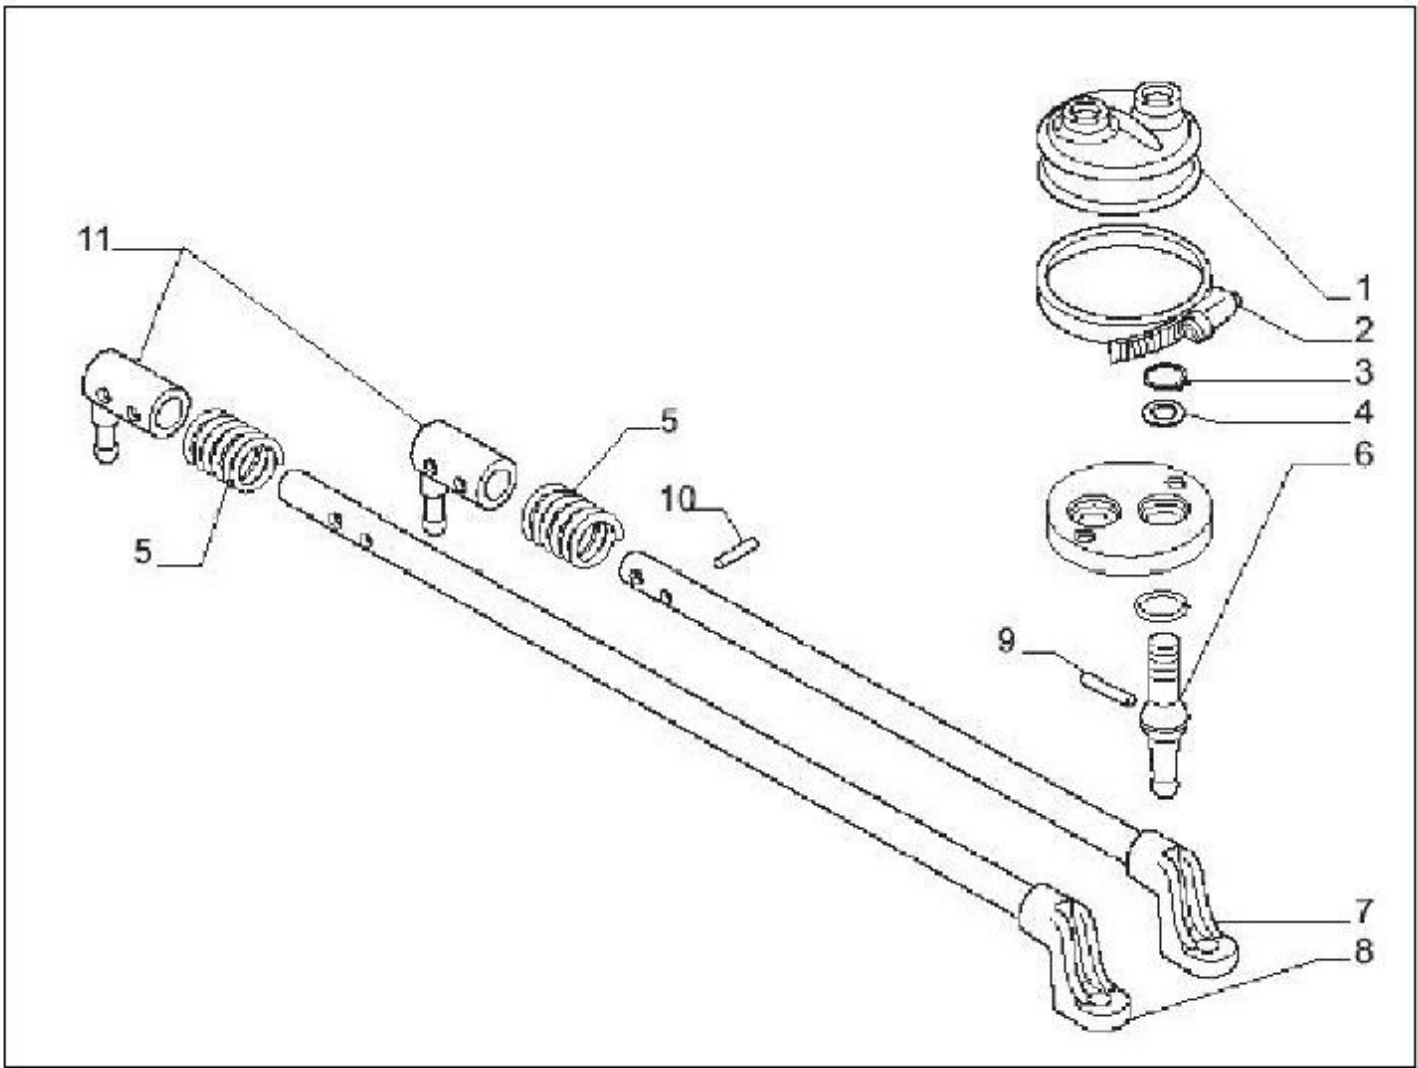

06120A-1/1

OUTER GEAR SHIFT LEVERS

Sr.	Model	Item Code	Description	Qty	Int.	Remarks	Cut Off
1	Solis-75,90 CRDI MODELS	10081361AA	BOOTH	1			
2	Solis-75,90 CRDI MODELS	10081362AA	HOSE CLAMP	1			
3	Solis-75,90 CRDI MODELS	10081363AA	SNAP RING D.16	2			
4	Solis-75,90 CRDI MODELS	10081364AA	SHIM 26X16.5X1	2			
5	Solis-75,90 CRDI MODELS	10081365AA	SPRING	2			
6	Solis-75,90 CRDI MODELS	10081366AA	LEVER	2			
7	Solis-75,90 CRDI MODELS	10081367AA	INNER ROD	1			
8	Solis-75,90 CRDI MODELS	10081368AA	INNER ROD	1