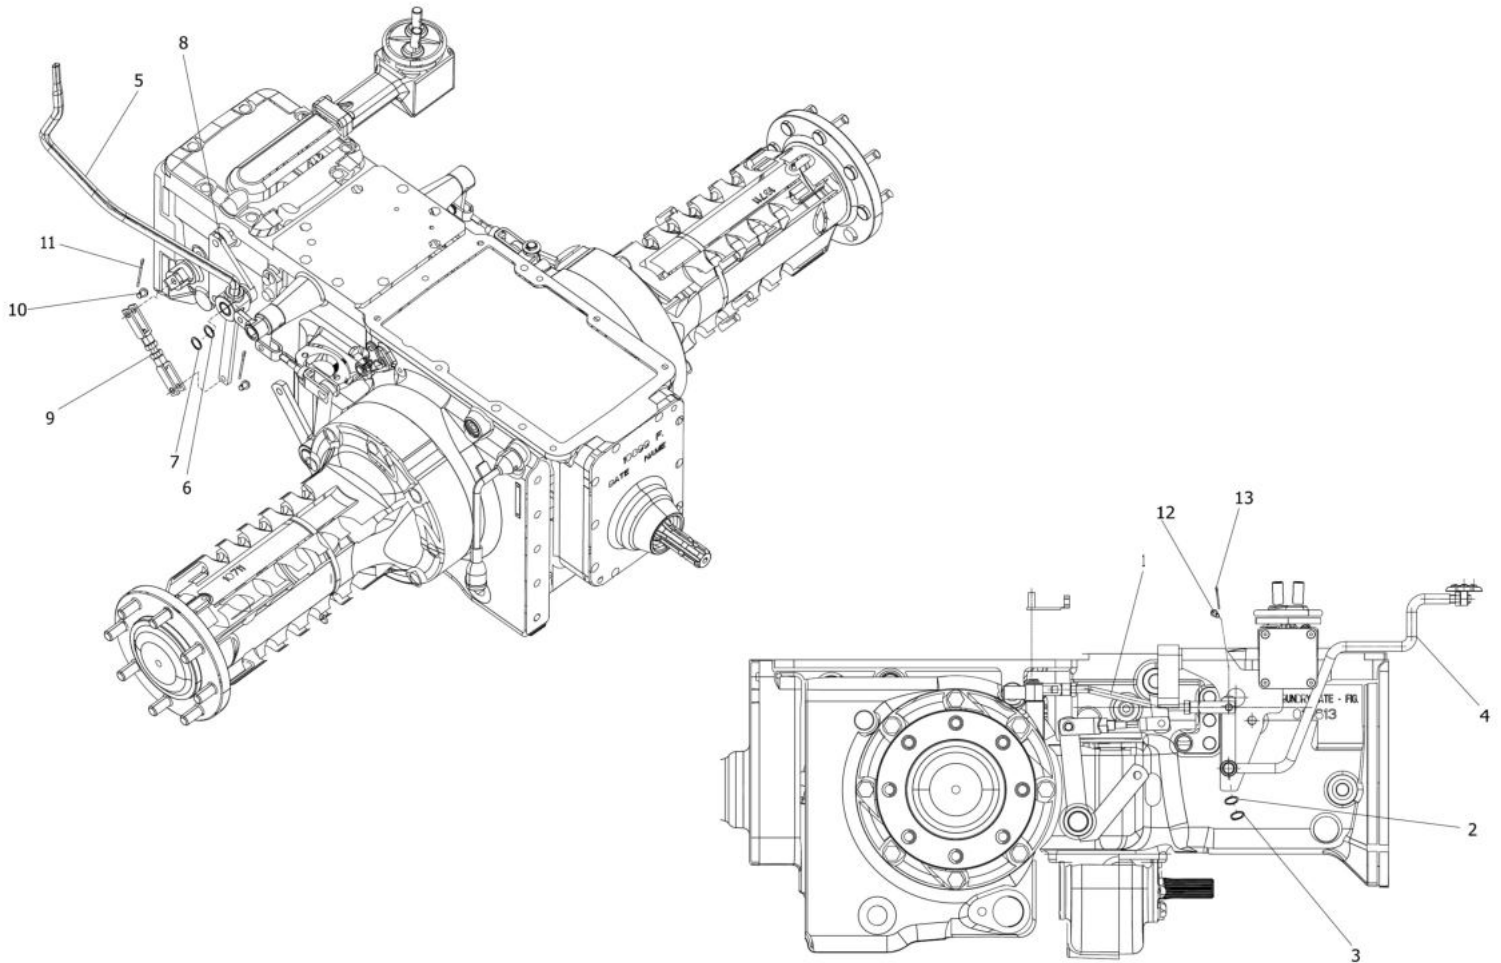

32290A-1-1

LINKAGES-3

Sr.	Model	Item Code	Description	Qty	Int.	Remarks	Cut Off
1	Solis-75,90 CRDI WITH INHOUSE AC CABIN MODELS	10080016AC	TIE ROD ASSY. FOR DIFF. LOCK	1			
1A	Solis-75,90 CRDI WITH INHOUSE AC CABIN MODELS	10080658AA	TIE ROD	1		CHILD PART OF S.NO.1	
1B	Solis-75,90 CRDI WITH INHOUSE AC CABIN MODELS	10081719AA	YOKE SUB ASSY	1		CHILD PART OF S.NO.1	
2	Solis-75,90 CRDI WITH INHOUSE AC CABIN MODELS	10080067AB	SPACER FOR DIFF. LOCK	1		INTERCHANGEABLE WITH 300032575A (ROHS)	
2	Solis-75,90 CRDI WITH INHOUSE AC CABIN MODELS	300032575A	SPACER FOR DIFF LOCK	1		(ROHS) INTERCHANGEABLE WITH 10080067AB