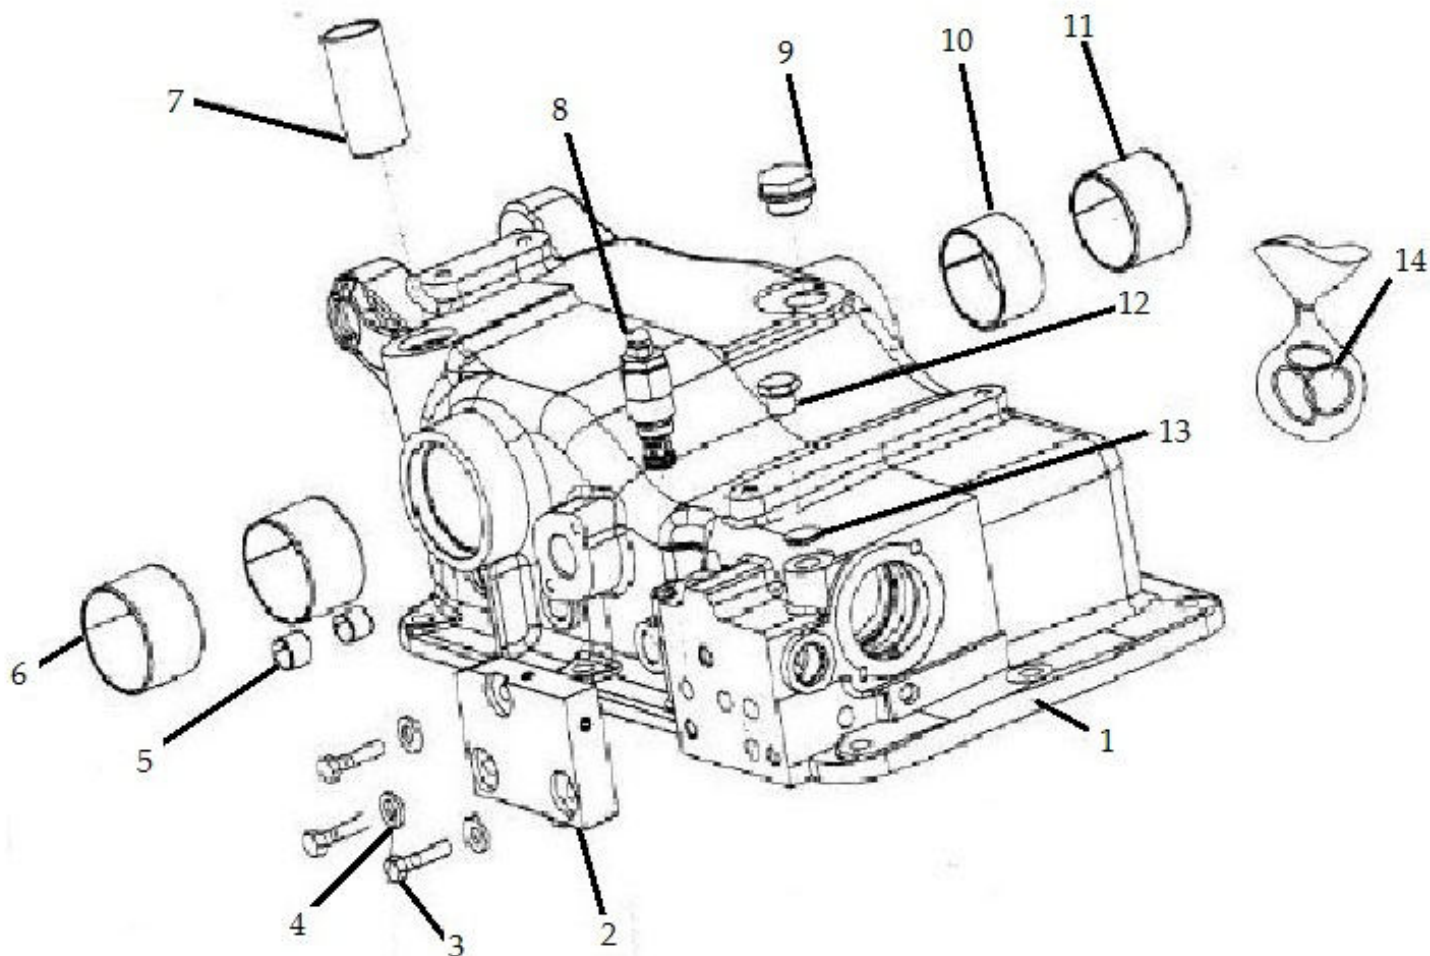

10131A-1/1

LIFT BODY ASSY.

Sr.	Model	Item Code	Description	Qty	Int.	Remarks	Cut Off
1	Solis-75,90 CRDI MODELS	10082714AA	MITA HYDRAULIC LIFT FOR LIFTOMATIC	1		INTERCHANGEABLE WITH 10082714AB (ROHS)	
1	Solis-75,90 CRDI MODELS	10082714AB	NEW MITA HYD. LIFT WITH LIFTOMATIC	1			
1	Solis-75,90 CRDI MODELS	10082714AB	New Mita Hydraulic Lift with liftomatic	1		(ROHS) INTERCHANGEABLE WITH 10082714AA	
2	Solis-75,90 CRDI MODELS	10080984AA	CLOSING FLANGA	1		CHILD PART OF 10082714AA AND 10082714AB	
3	Solis-75,90 CRDI MODELS	10080985AA	SCREW TE M8X35 UNI5737 ZN 8.8	3		CHILD PART OF