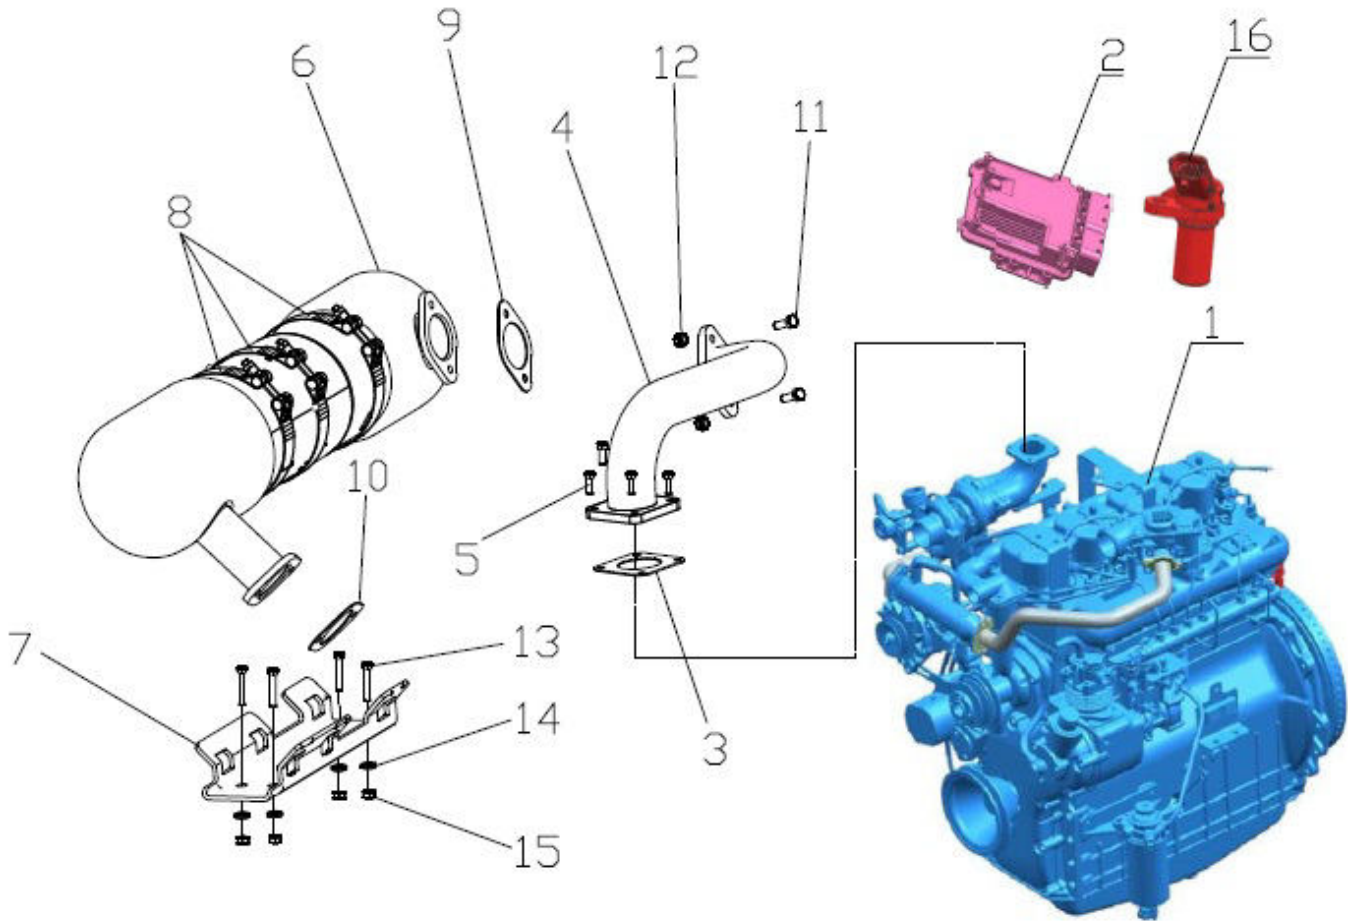

03110A-1/1

ENGINE ASSEMBLY

Sr.	Model	Item Code	Description	Qty	Int.	Remarks	Cut Off
1	Solis-90 CRDI MODELS	10017879AB	ENGINE ASSY 90HP CRDI UW4105DC36H1H3C	1			
1	Solis-75 CRDI MODELS	PR4105DD36 H1H3C	4105CRDI_75hp (12+22cc) DOC,A. comp.	1			
2	Solis-75,90 CRDI MODELS	800410038A	ECU. ASSY. EDC 17C53(NON-ETK) BOSCH CRS	1			
3	Solis-75,90 CRDI MODELS	903405098A	GASKET_EX. ELBOW (OUTLET) CRDI	1			
4	Solis-90 CRDI MODELS	900414025A	INTERMEDIATE PIPE(EXHAUST ELBOW DOC) CRDI	1			
4	Solis-90 CRDI MODELS	900414025C	INTERMEDIATE PIPE(EXHAUST ELBOW DOC) CRDI	1			
5	Solis-75,90 CRDI MODELS	04040108025	HEX HEAD SCREW M8 X 1.25-25 8-8 SA2JS	4		INTERCHANGE ABLE WITH 20005564AA (ROHS)