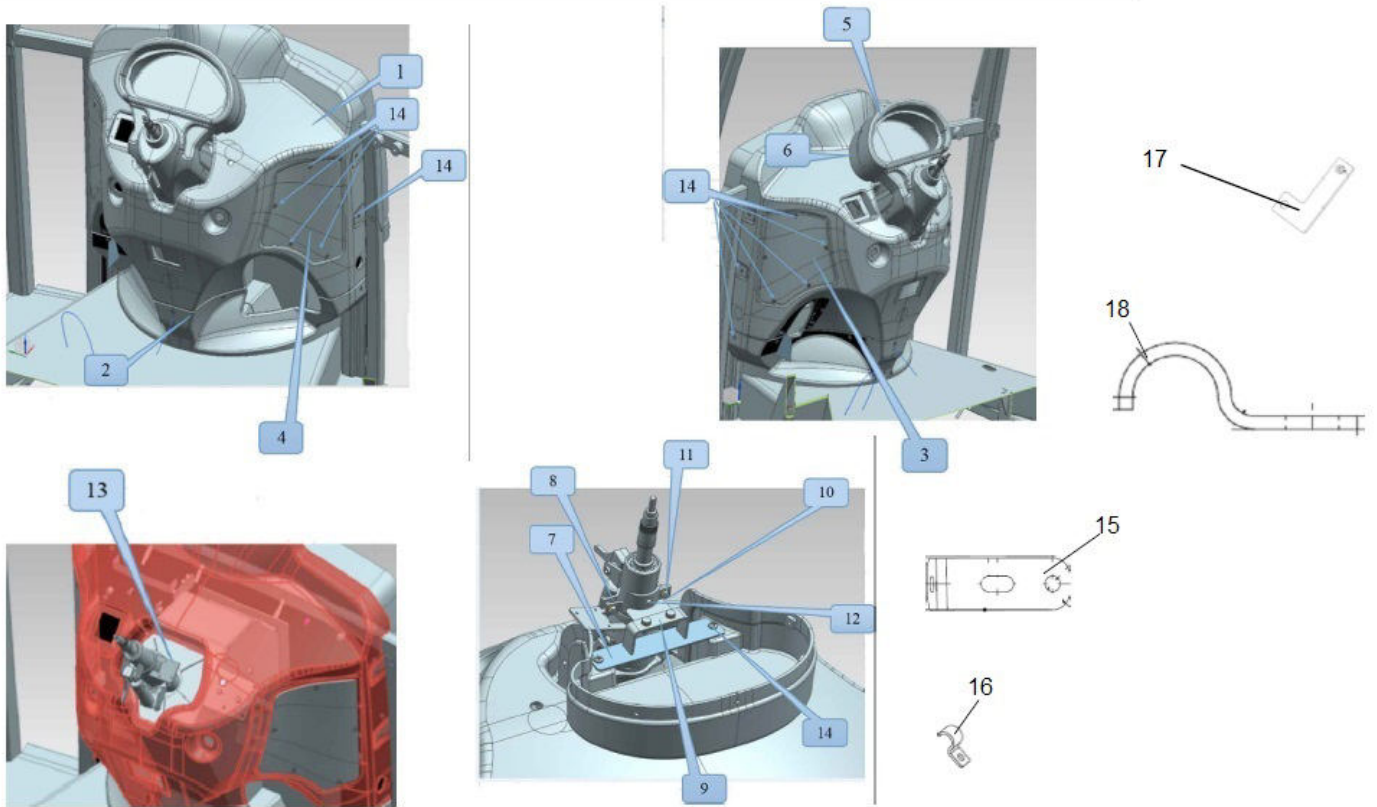

32570A-1/1

DASHBOARD

Sr.	Model	Item Code	Description	Qty	Int.	Remarks	Cut Off
1	Solis-75,90 CRDI WITH H-TYPE AC CABIN MODELS	10068734AC	DASHBOARD UPPER	1			
2	Solis-75,90 CRDI WITH H-TYPE AC CABIN MODELS	10068737AB	DASHBOARD LOWER	1			
3	Solis-75,90 CRDI WITH H-TYPE AC CABIN MODELS	10068735AA	DASHBOARD SIDE COVER LH	1		INTERCHANGEABLE WITH 10068735AB (ROHS)	
3	Solis-75,90 CRDI WITH H-TYPE AC CABIN MODELS	10068735AB	DASHBOARD SIDE COVER LH	1		(ROHS) INTERCHANGEABLE WITH 10068735AA	
4	Solis-75,90 CRDI WITH H-TYPE AC CABIN MODELS	10068736AA	DASHBOARD SIDE COVER RH	1		INTERCHANGEABLE WITH 10068736AB (ROHS)	
4	Solis-75,90 CRDI WITH H-TYPE AC CABIN MODELS	10068736AB	DASHBOARD SIDE COVER RH	1		(ROHS) INTERCHANGEABLE WITH