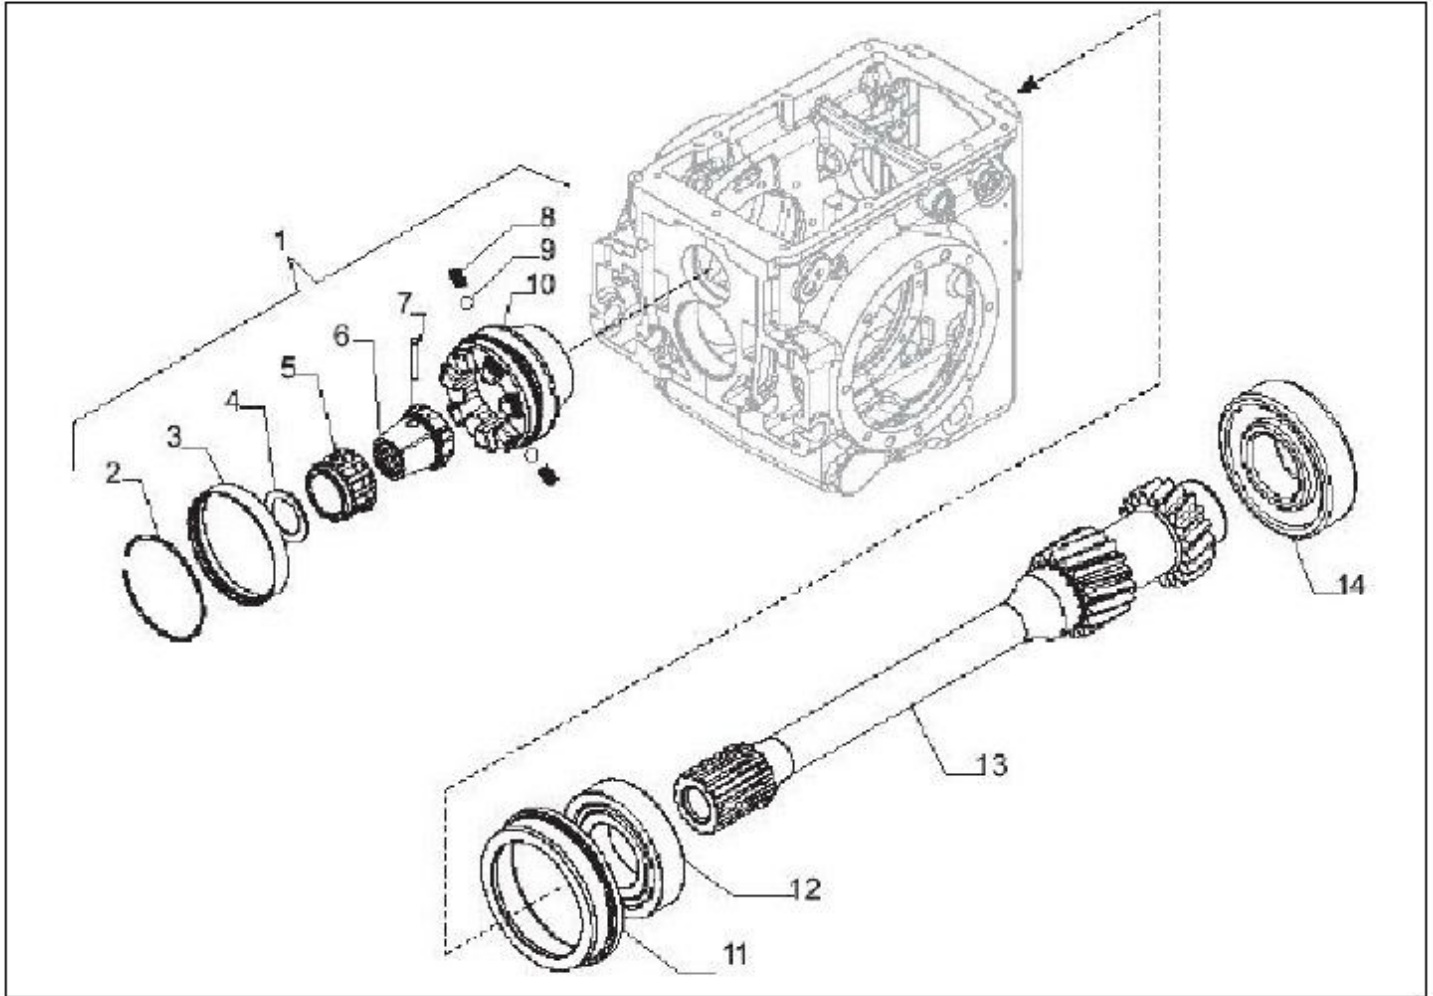

07150A-1/1

PTO SHAFT

Sr.	Model	Item Code	Description	Qty	Int.	Remarks	Cut Off
1	Solis-75,90 CRDI MODELS	10081439AA	PTO COUPLING ASSY	1			
2	Solis-75,90 CRDI MODELS	10081440AA	ELASTIC RING	1		KIT CODE: 10081439AA	
3	Solis-75,90 CRDI MODELS	10081441AA	SAFETY RING	1		KIT CODE: 10081439AA	
4	Solis-75,90 CRDI MODELS	10081442AA	THRUST WASHER	1		KIT CODE: 10081439AA	
5	Solis-75,90 CRDI MODELS	10081443AA	PTO BRAKE RING	1		KIT CODE: 10081439AA	
6	Solis-75,90 CRDI MODELS	10081444AA	PTO COUPLING	1		KIT CODE: 10081439AA	
7	Solis-75,90 CRDI MODELS	10081445AA	PIN 5X26	1		KIT CODE: 10081439AA	
8	Solis-75,90 CRDI MODELS	10081446AA	SPRING	2		KIT CODE: 10081439AA