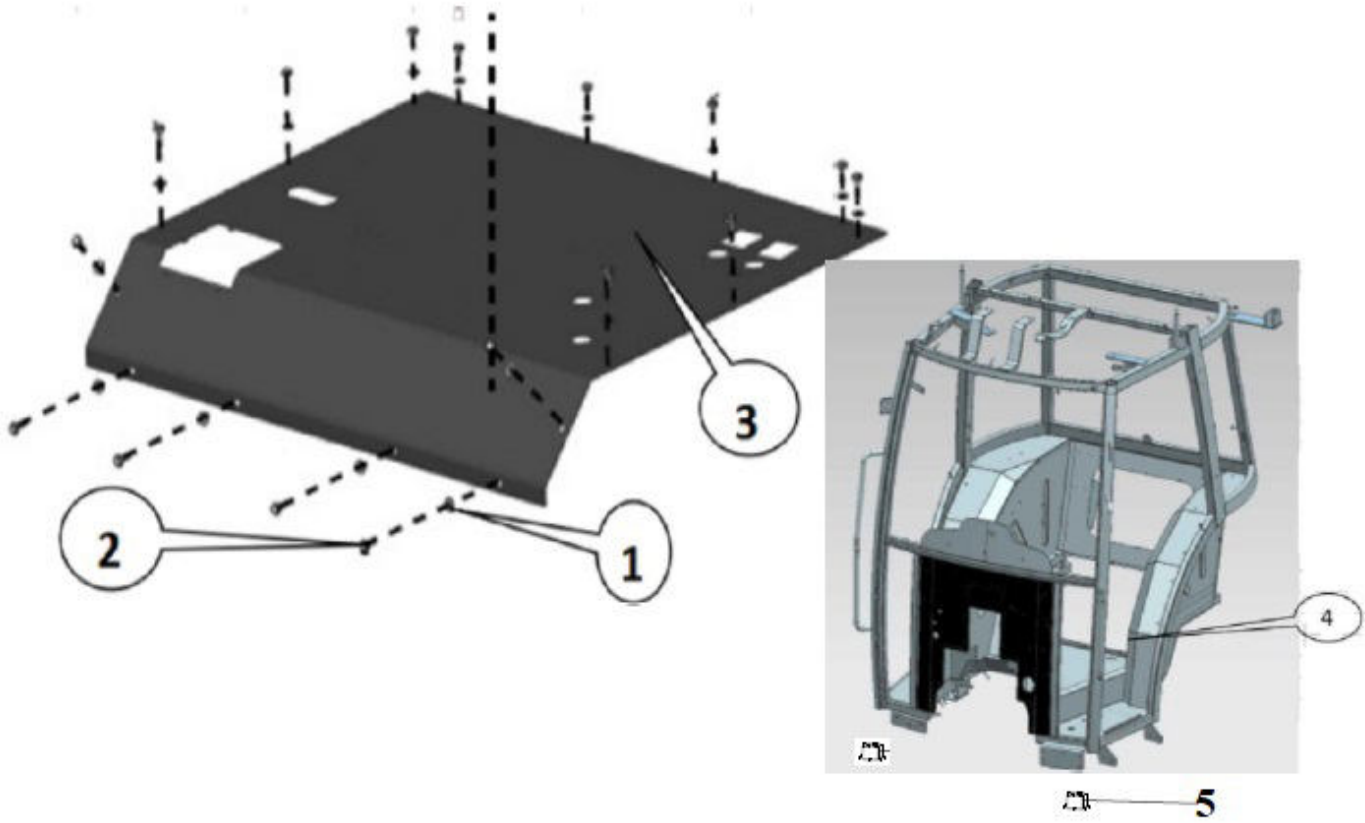

32560A-1/1

SEAT BOTTOM PLATE ASSY

Sr.	Model	Item Code	Description	Qty	Int.	Remarks	Cut Off
1	Solis-75,90 CRDI WITH H-TYPE AC CABIN MODELS	04030600008	PLAIN WASHER DIA 8.4 *DIA 17*1.6	12			
2	Solis-75,90 CRDI WITH H-TYPE AC CABIN MODELS	20001096AA	HEX. HEAD SCREW M8 X 1.25 X 20 8-8	12		INTERCHANGEABLE WITH 20005565AA (ROHS)	
2	Solis-75,90 CRDI WITH H-TYPE AC CABIN MODELS	20005565AA	HEX HEAD SCREW M8X1.25X20 -8.8 SA4GS	12	YES	(ROHS) INTERCHANGEABLE WITH 20001096AA	
3	Solis-75,90 CRDI WITH H-TYPE AC CABIN MODELS	10084095AF	REAR FLOOR ASSY	1			
4	Solis-75,90 CRDI WITH H-TYPE AC CABIN MODELS	10085752AA	NOISE INSULATION MATERIAL	2			
5	Solis-75,90 CRDI WITH H-TYPE AC CABIN MODELS	300036048A	GROMMET FOR HEATER PIPE	2		new part added	FOR NON EU MODELS- BZKDS806511M