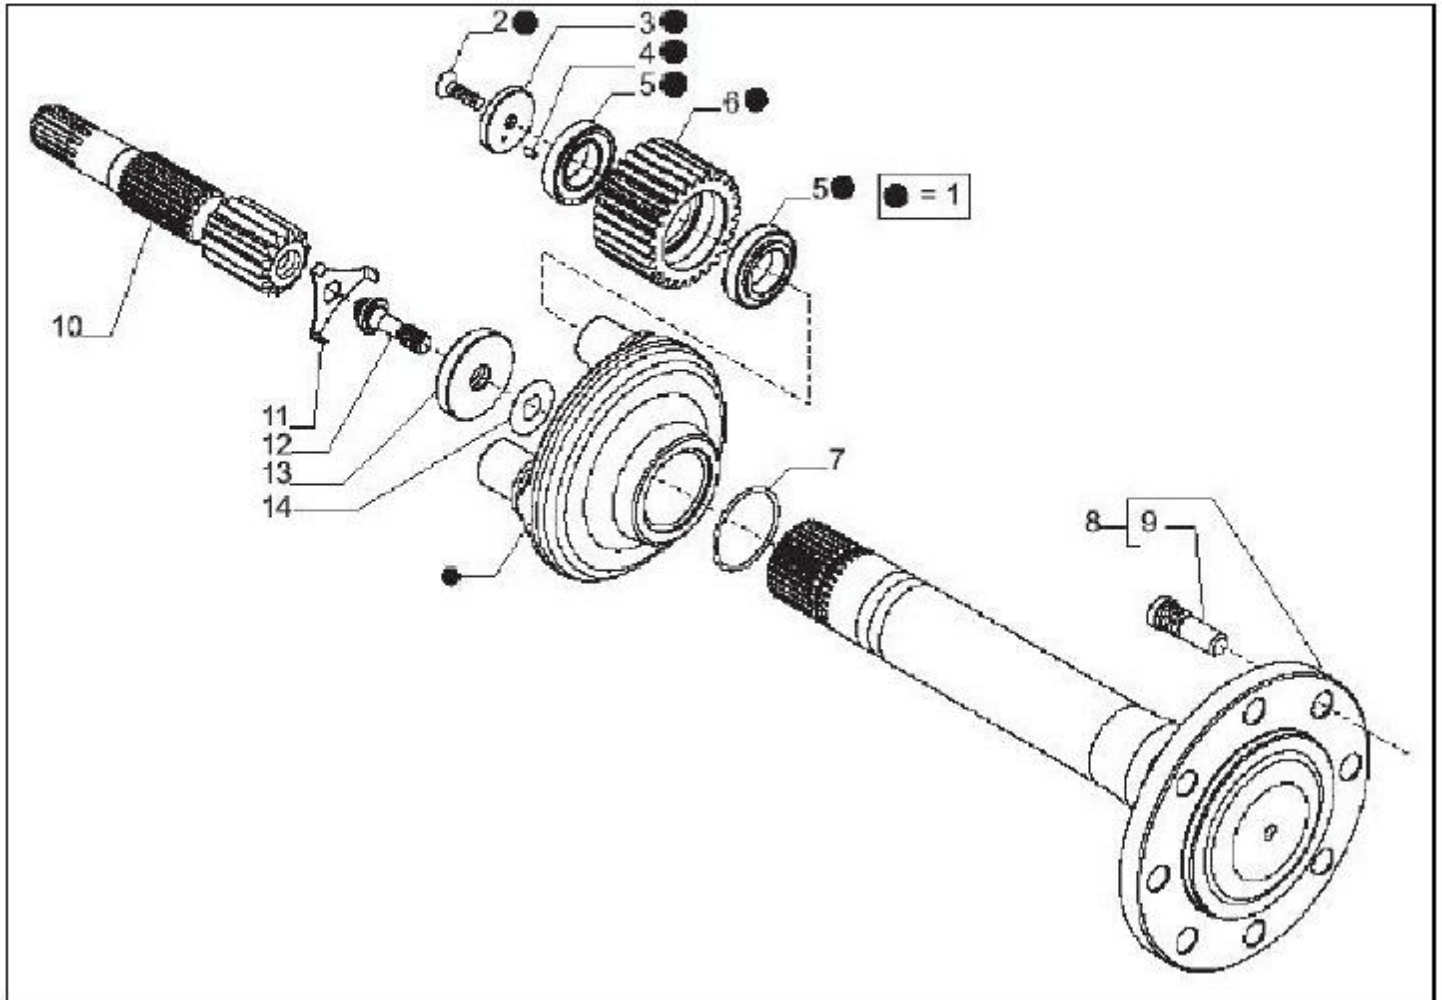

08120A-1/1

FINAL DRIVE HOUSING-WHEEL SHAFT

Sr.	Model	Item Code	Description	Qty	Int.	Remarks	Cut Off
1	Solis-75,90 CRDI MODELS	10081410AA	PLANETARY CARRIER ASSY	2			
2	Solis-75,90 CRDI MODELS	10081411AA	BOLT M 10X35	6		KIT CODE: 10081410AA	
3	Solis-75,90 CRDI MODELS	10081412AA	WASHER	6		KIT CODE: 10081410AA	
4	Solis-75,90 CRDI MODELS	10081413AA	ROLLER 5X10	6		KIT CODE: 10081410AA	
5	Solis-75,90 CRDI MODELS	10081414AA	BEARING	12		KIT CODE: 10081410AA	
6	Solis-75,90 CRDI MODELS	10081415AA	GEAR Z=27	6		KIT CODE: 10081410AA	
7	Solis-75,90 CRDI MODELS	10081416AA	SEEGER	2			
8	Solis-75,90 CRDI MODELS	10081417AA	WHEEL SHAFT ASSY	2