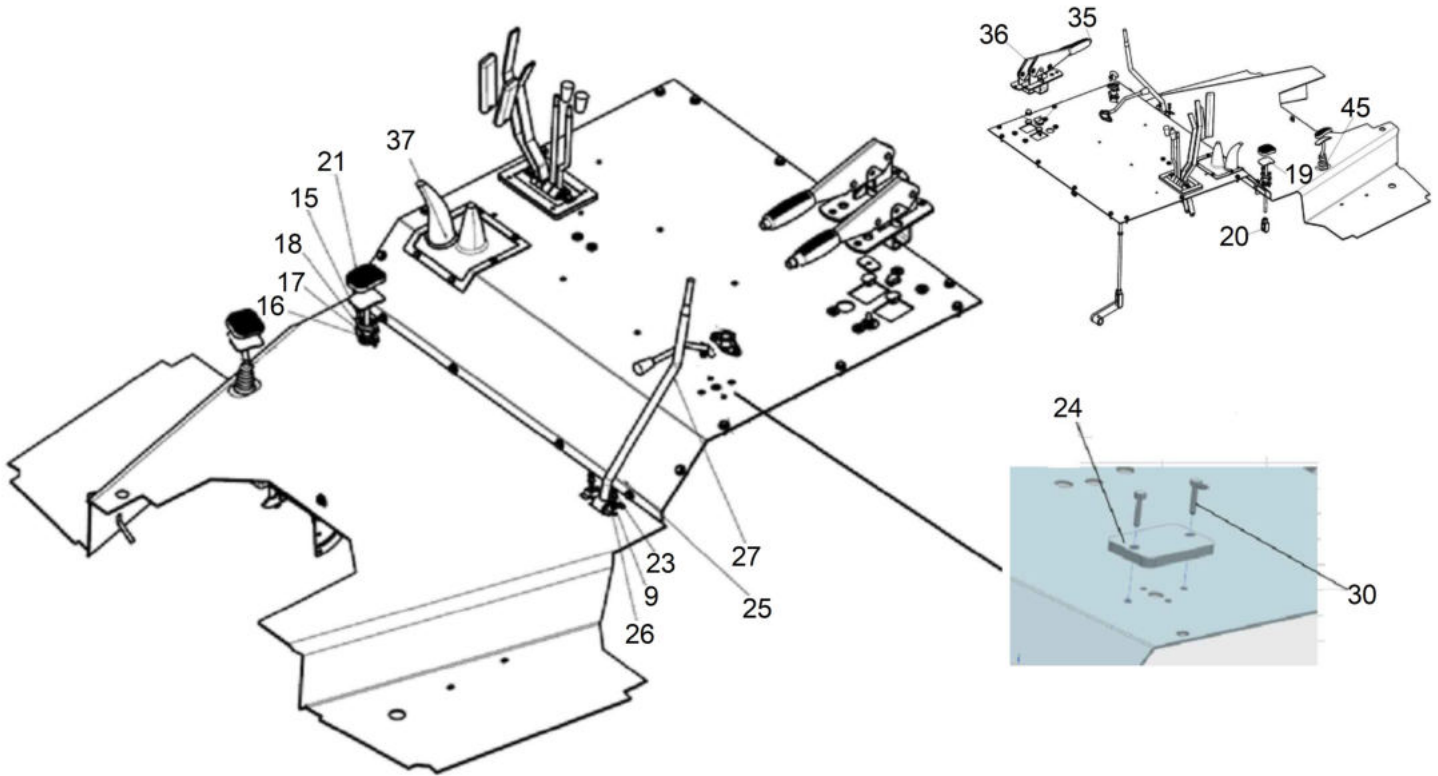

32550A-2/3

MECHANISM GROUP ASSY

Sr.	Model	Item Code	Description	Qty	Int.	Remarks	Cut Off
17	Solis-75,90 CRDI WITH H-TYPE AC CABIN MODELS	10083082AA	FLANGE BEARING 4WD LEVER	1		INTERCHANGEABLE WITH 10083082AB (ROHS)	
17	Solis-75,90 CRDI WITH H-TYPE AC CABIN MODELS	10083082AB	FLANGE BEARING 4WD LEVER	1		(ROHS) INTERCHANGEABLE WITH 10083082AA	
18	Solis-75,90 CRDI WITH H-TYPE AC CABIN MODELS	20003282AA	HEX SCREW M6X1X20 8-8 SA3NS	2			
19	Solis-75,90 CRDI WITH H-TYPE AC CABIN MODELS	10084448AA	DIFF LOCK PEDAL ASSY	1			
20	Solis-75,90 CRDI WITH H-TYPE AC CABIN MODELS	10083094AA	FORK FOR SERVICE BRAKE	1		INTERCHANGEABLE WITH 300036223A (ROHS)