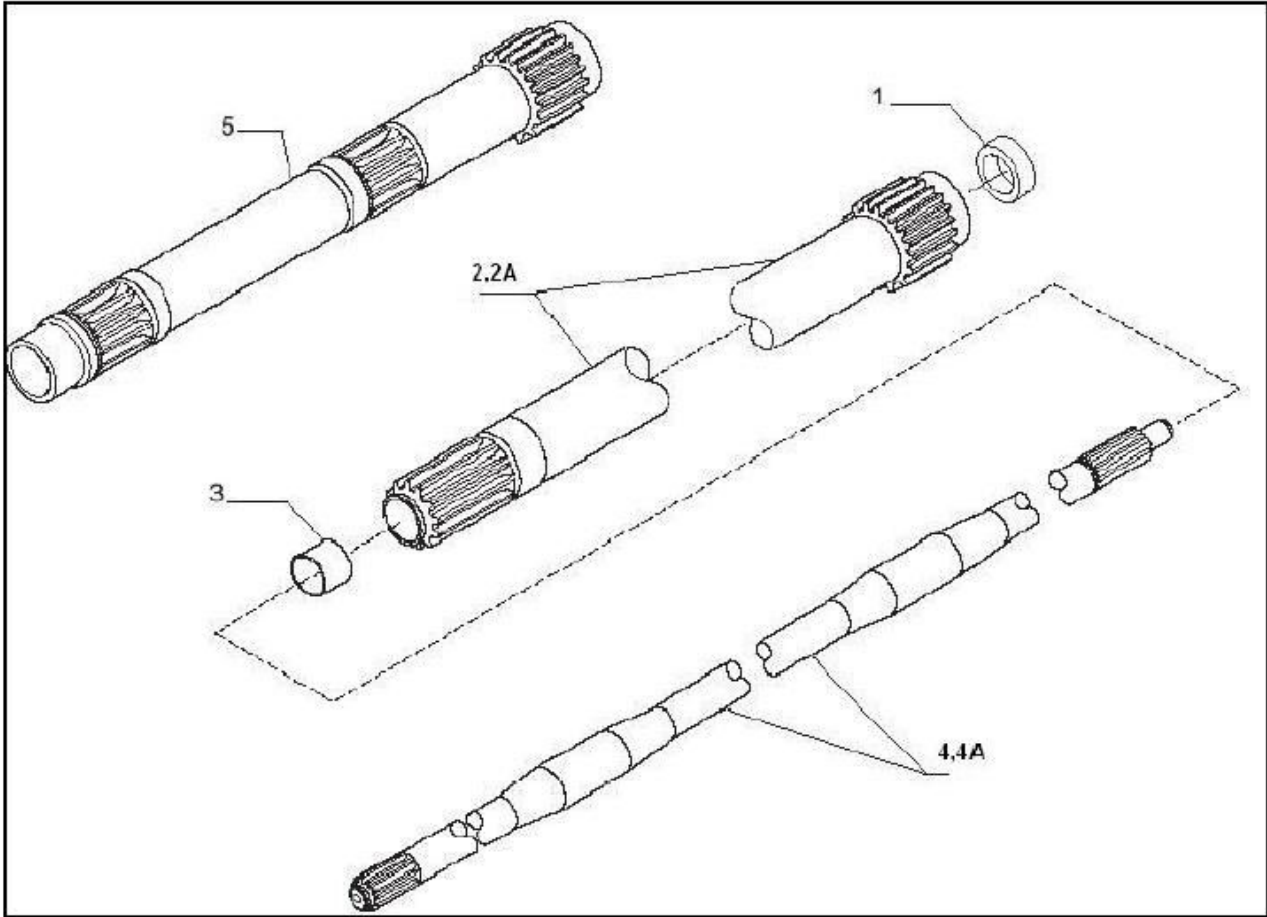

04130A-1-1

CLUTCH ASSY

Sr.	Model	Item Code	Description	Qty	Int.	Remarks	Cut Off
1	Solis-75,90 CRDI MODELS	10081154AA	SEAL RING	1			
2	Solis-75,90 CRDI MODELS	10081155AA	INPUT SHAFT	1		Not Servicable	
2A	Solis-75,90 CRDI MODELS	10011538AA	INPUT SHAFT	1	NO		
3	Solis-75,90 CRDI MODELS	10081156AA	BUSH	1			
4	Solis-75,90 CRDI MODELS	10081157AA	PTO SHAFT (L-1170 MM)	1		Not Servicable part	
4A	Solis-75,90 CRDI MODELS	10011528AA	PTO SHAFT (L-1285 MM)	1	NO		
5	Solis-75,90 CRDI MODELS	10081158AA	INPUT SHAFT	1