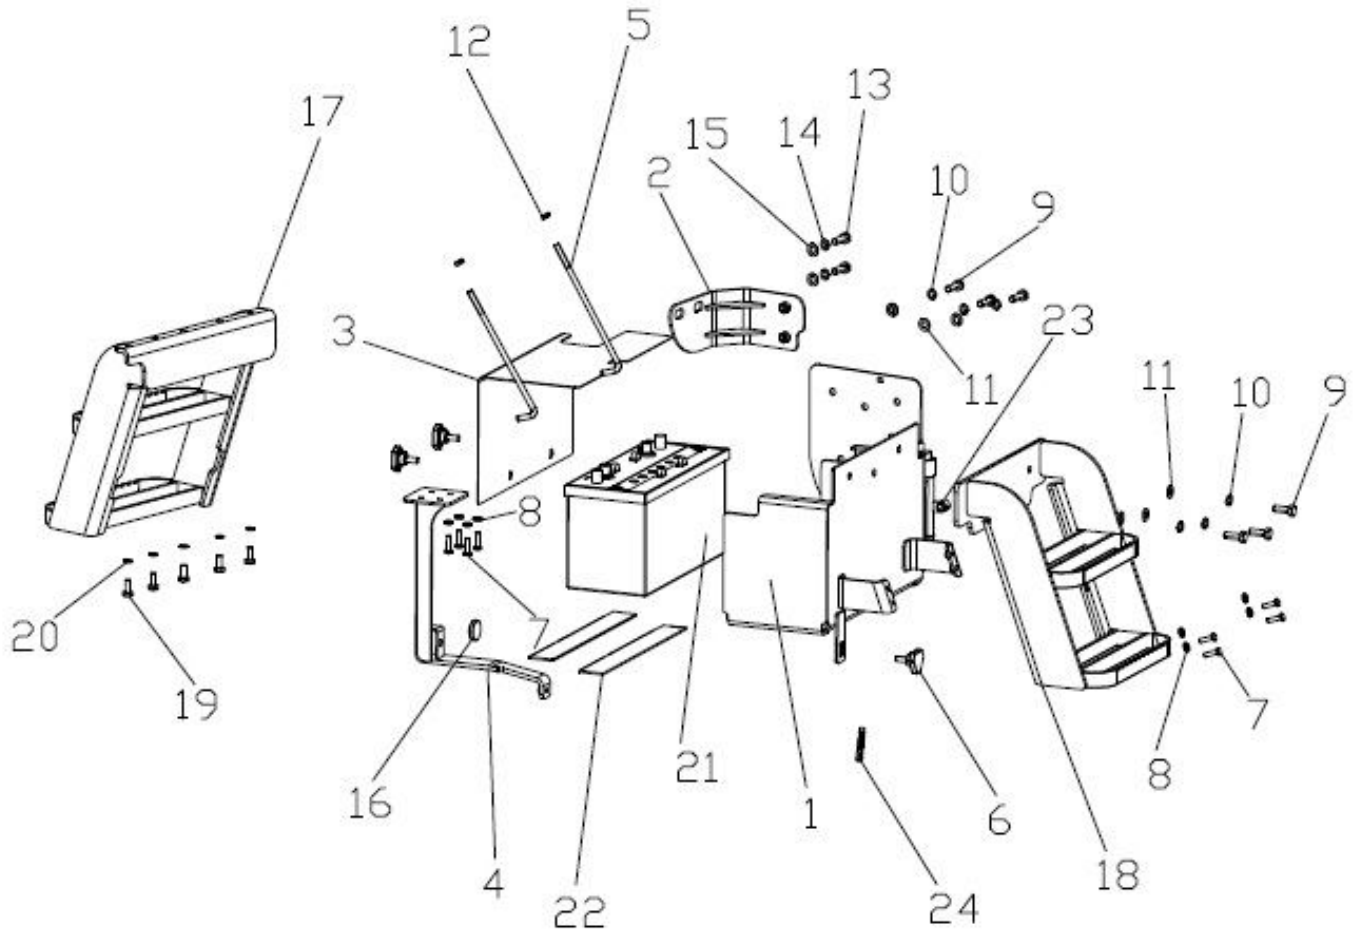

20110A-1/1

BATTERY BOX & FOOT STEP

Sr.	Model	Item Code	Description	Qty	Int.	Remarks	Cut Off
A	Solis-75,90 CRDI MODELS	10067776AB	BATTERY BOX ASSEMBLY	1		CHILD PART OF S.NO.1-BATTERY BOX ASSY 10085242AA (NOT SHOWN)	
B	Solis-75,90 CRDI MODELS	10067777AB	BATTERY BOX MTG BKT ASSY	1		CHILD PART OF S.NO.1-BATTERY BOX ASSY 10085242AA (NOT SHOWN)	
C	Solis-75,90 CRDI MODELS	10067780AA	PIN FOR HINGE	1		CHILD PART OF S.NO.1-BATTERY BOX ASSY 10085242AA (NOT SHOWN)