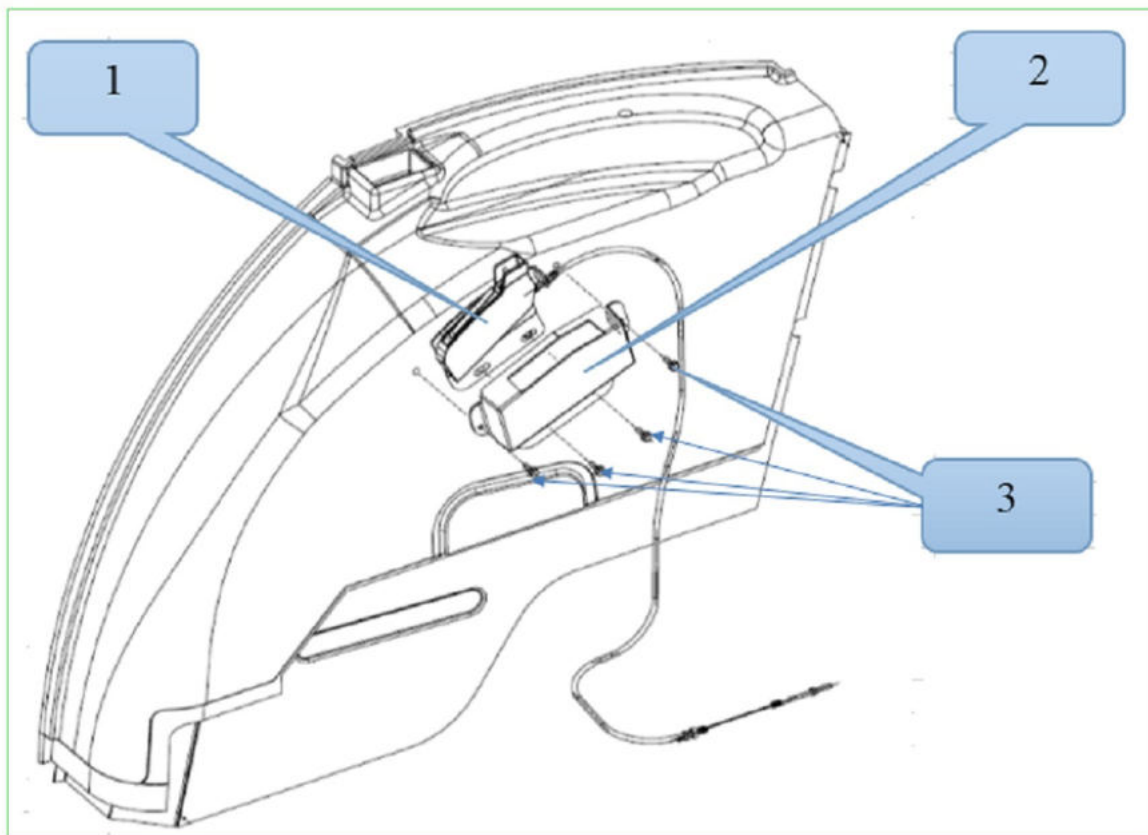

32610A-1-1 LIFTOMATIC

Sr.	Model	Item Code	Description	Qty	Int.	Remarks	Cut Off
1	Solis-75,90 CRDI WITH H-TYPE AC CABIN MODELS	10093803AD	SWITCH ASSY LIFTOMATIC	1			
2	Solis-75,90 CRDI WITH H-TYPE AC CABIN MODELS	10093804AD	COVER FOR LIFTOMATIC	1			
3	Solis-75,90 CRDI WITH H-TYPE AC CABIN MODELS	04040106025	HEX SCREW M6x25	4		INTERCHANGEABLE WITH 20005570AA (ROHS)	
3	Solis-75,90 CRDI WITH H-TYPE AC CABIN MODELS	20005570AA	HEX SCREW M6X25	4		(ROHS) INTERCHANGEABLE WITH 04040106025