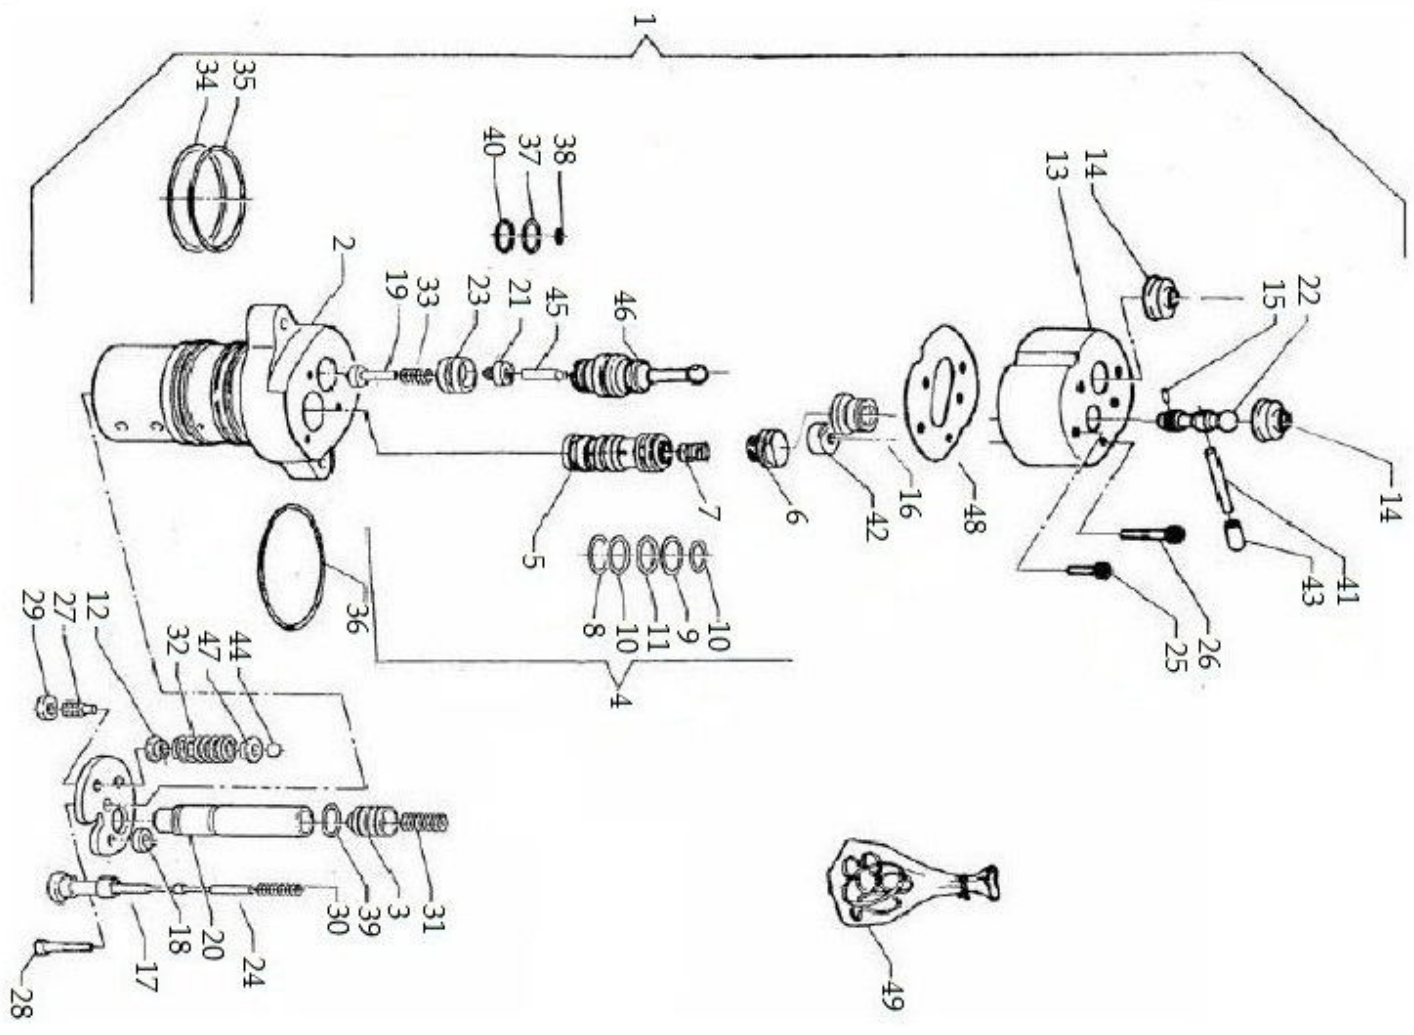

10170A-1/2

CONTROL VALVE ASSY.

Sr.	Model	Item Code	Description	Qty	Int.	Remarks	Cut Off
1	Solis-75,90 CRDI MODELS	10081088AA	DISTRIBUTOR	1		CHILD PART OF 10082714AA AND 10082714AB	
2	Solis-75,90 CRDI MODELS	-	NOT AVAIBLE AS SPARE PARTS	-		NOT AVAIBLE AS SPARE PARTS	
3	Solis-75,90 CRDI MODELS	10081089AA	VALVE	1		CHILD PART OF 10082714AA AND 10082714AB	
4	Solis-75,90 CRDI MODELS	10081090AA	VALVE WHIT RINGS	1		CHILD PART OF 10082714AA AND