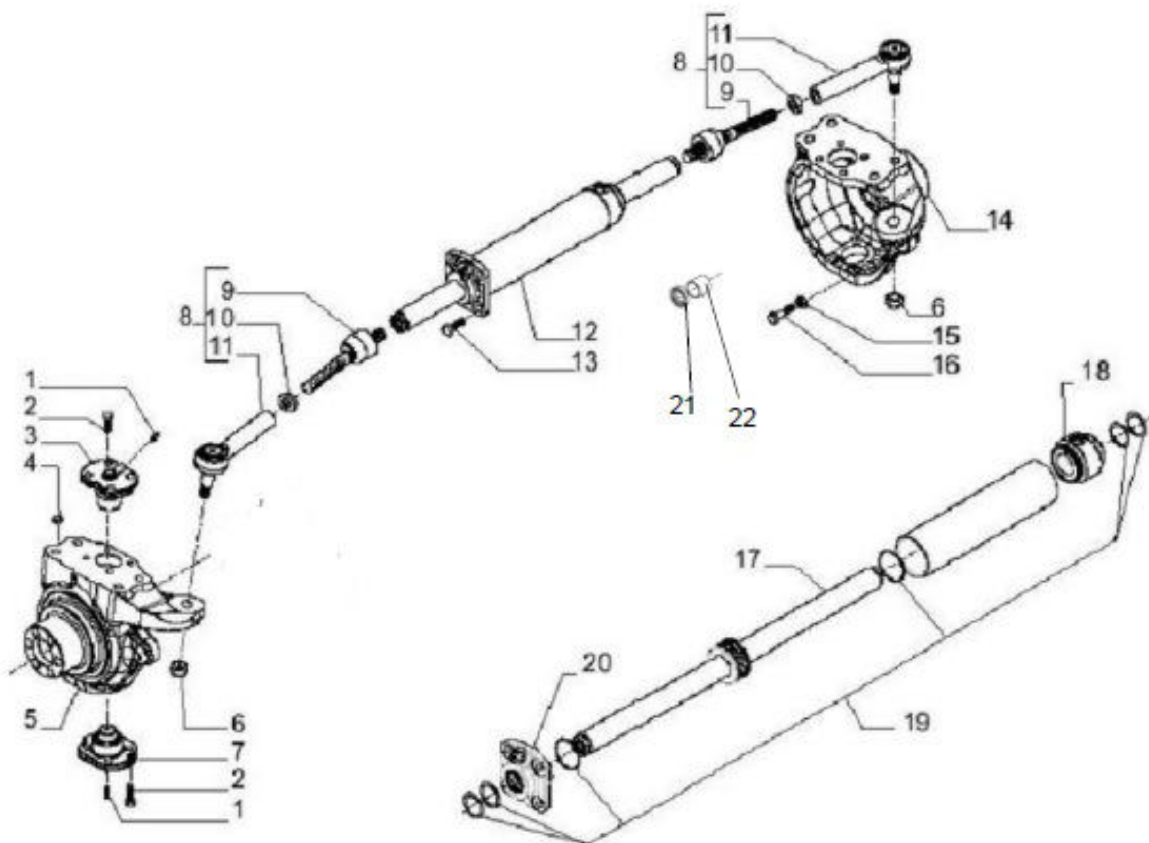

19131A-1/1 SWIVEL HOUSINGS STEERING CYLINDER

Sr.	Model	Item Code	Description	Qty	Int.	Remarks	Cut Off
1	WITH 10080814AE	10081499AA	GREASER NIPPLE M6X1	4		ALT.CODE : 2100002AA	
2	WITH 10080814AE	10081487AA	BOLT M 12X30	16		ALT.CODE : 21000111AA	
3	WITH 10080814AE	10081513AA	KING PIN	2		ALT.CODE : 21000121AA	
4	WITH 10080814AE	21000077AA	Plug D14.6x9.5	8		WITH 10080814AE	
5	WITH 10080814AE	10081515AA	SWIVEL HOUSING LH	1			
6	WITH 10080814AE	10081516AA	NUT M20X1.5	2		ALT.CODE : 21000006AA	
7	WITH 10080814AE	10081517AA	KING PIN	2		ALT.CODE : 21000120AA	
8	WITH 10080814AE	10081518AA	STEERING ARM ASSY	2