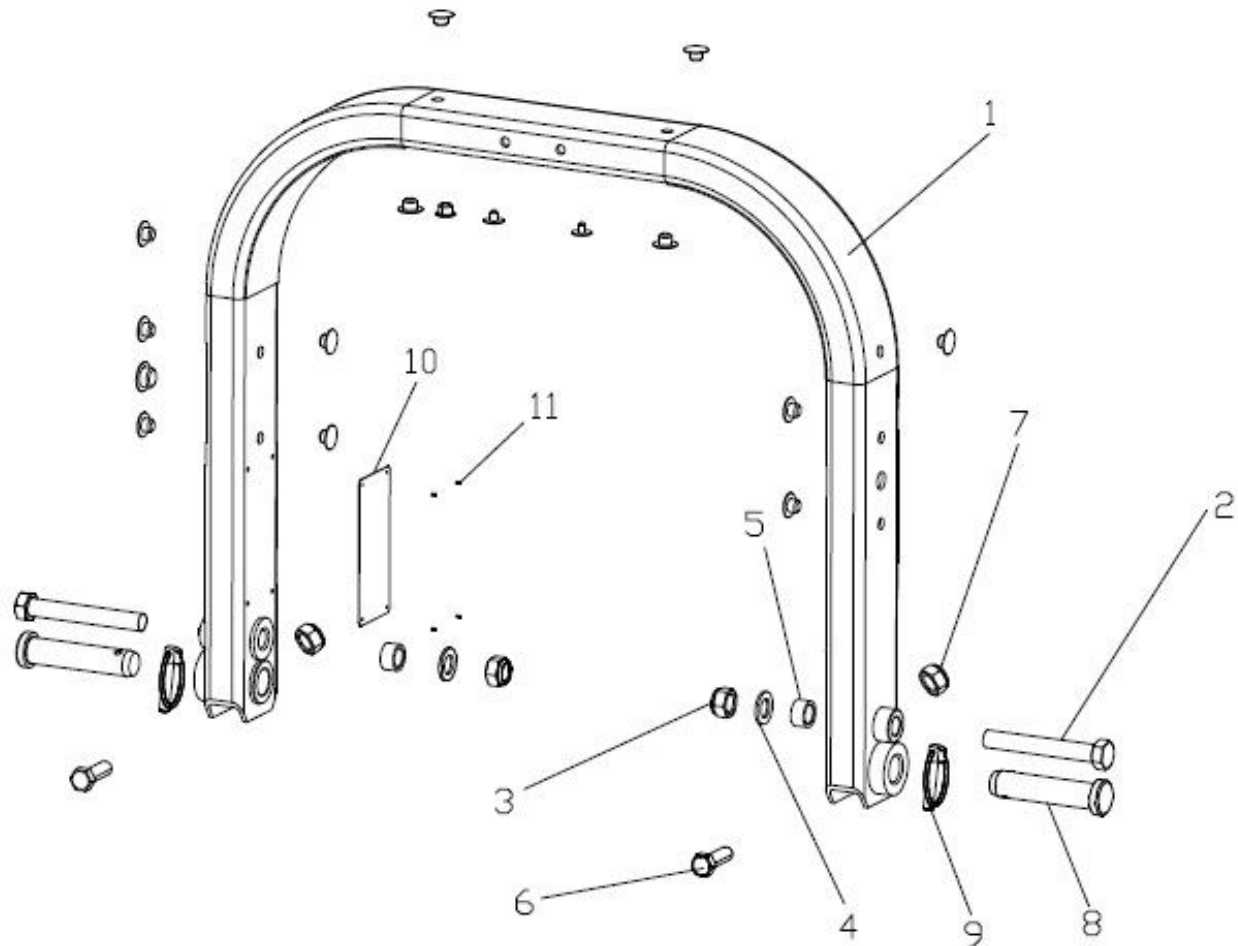

13110A-1/1

ROPS STRUCTURE ASSEMBLY

Sr.	Model	Item Code	Description	Qty	Int.	Remarks	Cut Off
1	Solis-75,90 CRDI MODELS	10082981AC	ROPS UPPER STRUCTURE ASSY	1			
1	Solis-75,90 CRDI MODELS	10082981AE	ROPS UPPER STRUCTURE ASSY	1			
2	Solis-75,90 CRDI MODELS	20004593AA	HEX HEAD BOLT M20*2.5*140 SA2JS	2		INTERCHANGEABLE WITH 20004593AB (ROHS)	
2	Solis-75,90 CRDI MODELS	20004593AB	HEX HEAD BOLT M20*2.5*140 SA4GS	2		(ROHS) INTERCHANGEABLE WITH 20004593AA	
3	Solis-75,90 CRDI MODELS	20004092AA	HEX NYLOC NUT M 20	2		INTERCHANGEABLE WITH 20005460AA (ROHS)	
3	Solis-75,90 CRDI MODELS	20005460AA	HEX NYLOCK NUT M 20 SA4GS	2		(ROHS) INTERCHANGEABLE WITH