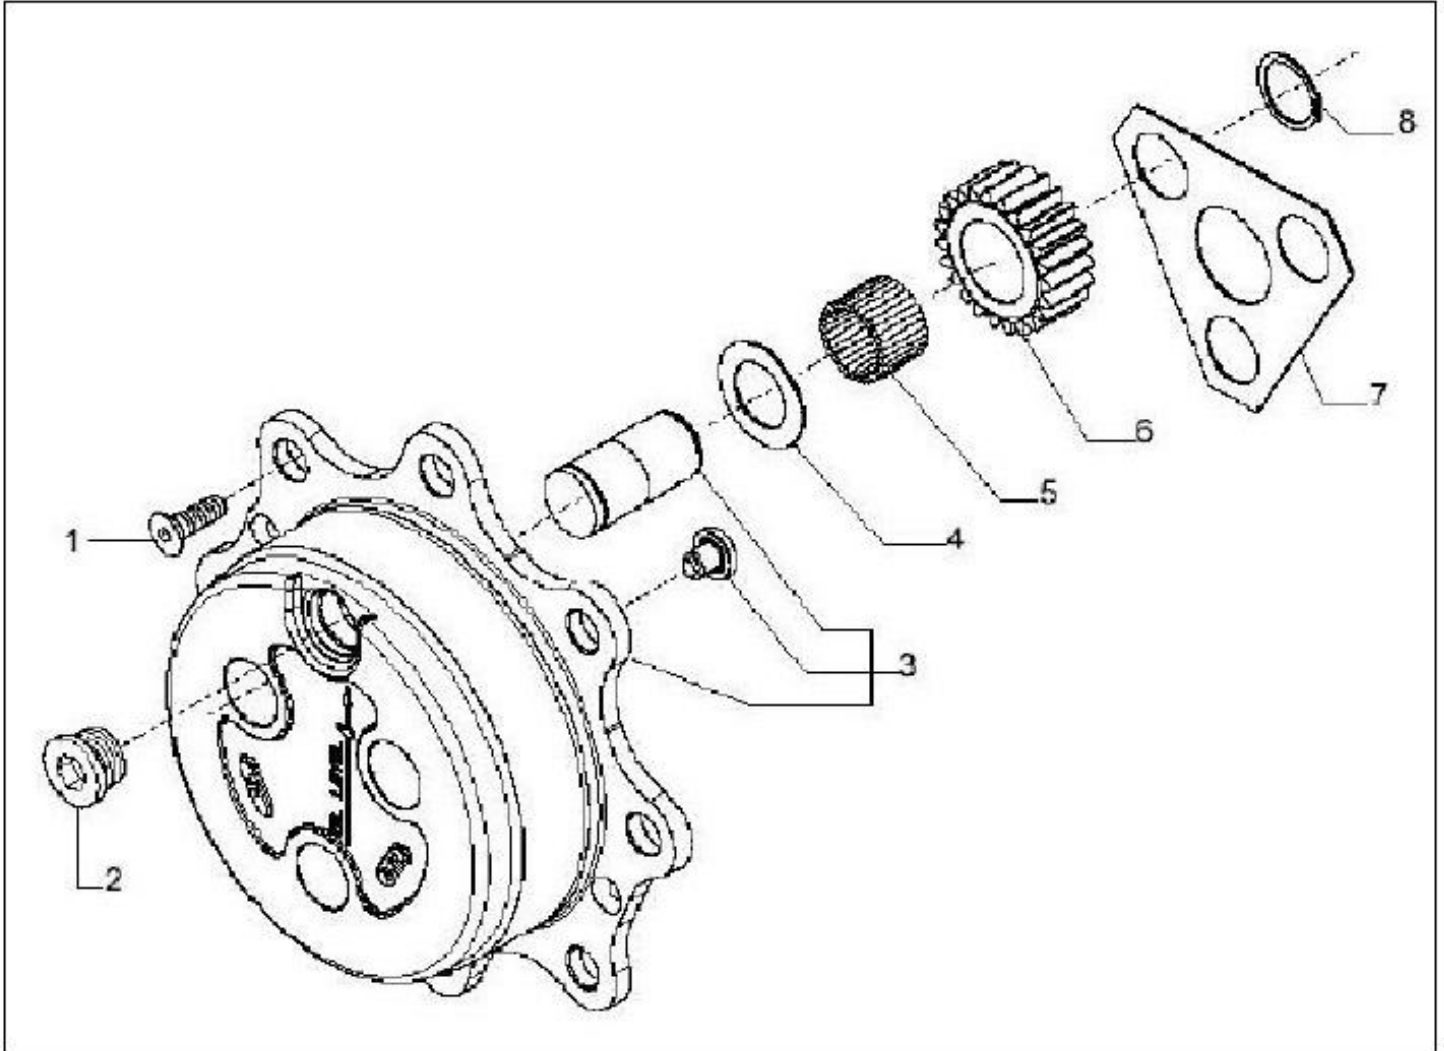

19180A-1/1

FINAL REDUCTION

Sr.	Model	Item Code	Description	Qty	Int.	Remarks	Cut Off
1	ALL MODELS	10081585AA	BOLT M8X20	4		ALT.CODE : 21000069AA	
2	ALL MODELS	10081586AA	PLUG M30X2	2		APN 21000020AA	
3	WITH 10080814AB	10081587AA	PLANETARY CARRIER KIT	2		WITH 10080814AB	
3	WITH 10080814AE	10039851AA	Planetary carrier assy	2	NO	WITH 10080814AE	
4	ALL MODELS	10081588AA	THRUST WASHER	6		ALT.CODE : 21000021AA	
5	ALL MODELS	10081589AA	BEARING NEEDLES (BY TENS)	18			
6	ALL MODELS	10081590AA	GEAR Z=23	6			
7	ALL MODELS	10081591AA	THRUST WASHER	2		ALT.CODE : 21000097AA	
8	ALL MODELS	10081592AA	SNAP RING D34	6		ALT.CODE : 21000022AA