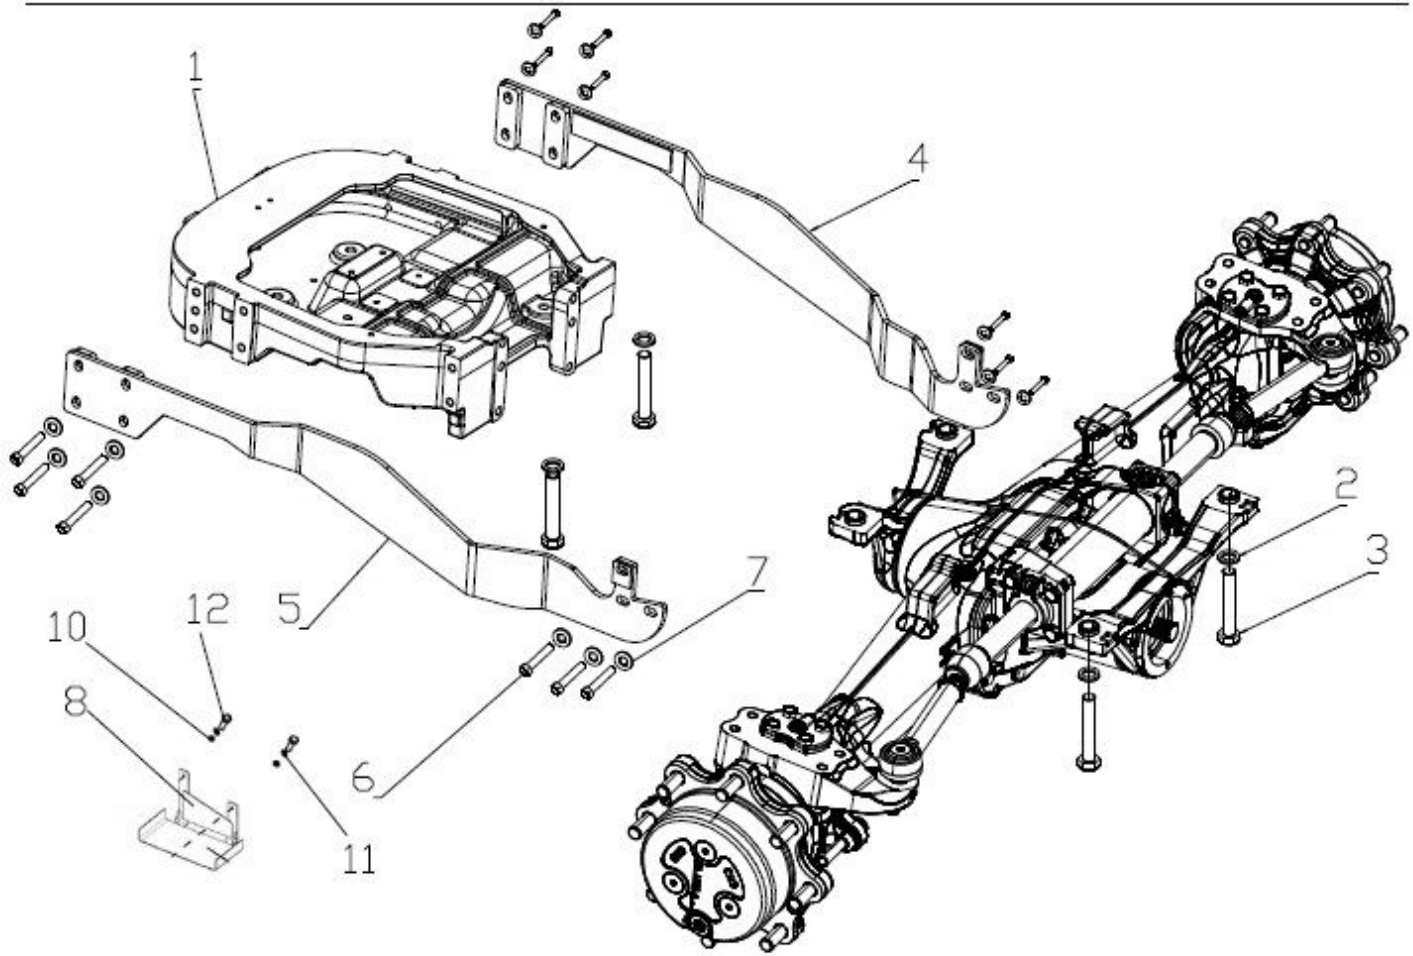

18110A-1/1

FRONT AXLE BKT FOR 4-WD

Sr.	Model	Item Code	Description	Qty	Int.	Remarks	Cut Off
1	Solis-75,90 CRDI MODELS	10017890AD	FRONT AXLE BRACKET (SG CI) -4 WD	1			
1	Solis-90 CRDI MODELS (900ID4028LDBGUDE, 900ID4296LDBGUDE)	10017890BB	FRONT AXLE BRACKET (SG CI) -4 WD	1	NO		MEMHYFDT653 873W
1	Solis-90 CRDI MODELS	10017890AD	FRONT AXLE BRACKET (SG CI) -4 WD	1			
1	Solis-90 CRDI MODELS	10017890BB	FRONT AXLE BRACKET (SG CI) -4 WD	1	NO	INTERCHANGE ABILITY AS SET WITH ENGINE AS PER BOM	MEMKYFDT685 840W
2	Solis-75,90 CRDI MODELS	04030400020	SPRING WASHER B-20	4		INTERCHANGE ABLE WITH 20005457AA (ROHS)	
2	Solis-75,90 CRDI MODELS	20005457AA	SPRING WASHER B-20 JIS B 1251 NO.2 20S	4		(ROHS) INTERCHANGE ABLE WITH