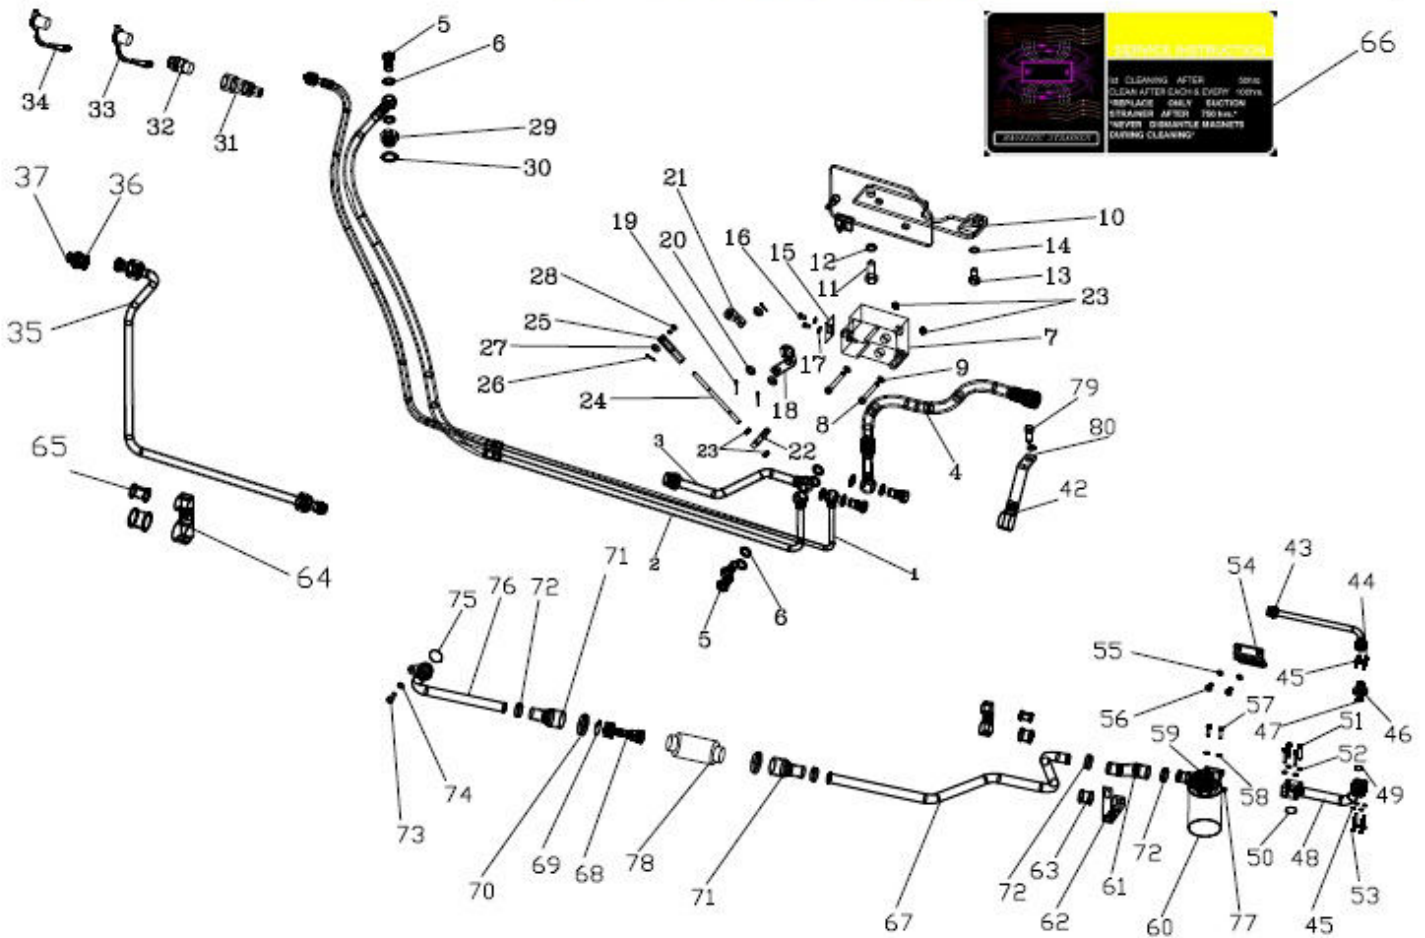

SUCTION AND DELIVERY LINE WITH HYD. TRAILER BRAKE

10121A-1/3

Sr.	Model	Item Code	Description	Qty	Int.	Remarks	Cut Off
1	Solis-75,90 CRDI MODELS	10082864AA	FLEXIBLE PIPE FROM HYD. TRAILOR BRAKE VALVE TO QRC	1			
1	Solis-75,90 CRDI MODELS	10082864AB	FLEXIBLE PIPE FROM HYD. TRAILOR BRAKE VALVE TO QRC	1			
2	Solis-75,90 CRDI MODELS	10082861AA	FLEXIBLE PIPE FROM HYD. TRAILOR BRAKE VALVE TO REAR TANK	1			
3	Solis-75,90 CRDI MODELS	10067904AA	PRIMARY PIPE ASSY FROM HYDRAULIC TRAILER BRAKE VALVE TO HYD LIFT	1			
4	Solis-75,90 CRDI MODELS	10067905AA	SECONDARY PIPE ASSY FROM PUMP TO HYDRAULIC TRAILER BRAKE VALVE	1			
5	Solis-75,90 CRDI MODELS	10082633AA	BANJO BOLT (M18X1.5)	5		INTERCHANGEABLE WITH 200000443A (ROHS)