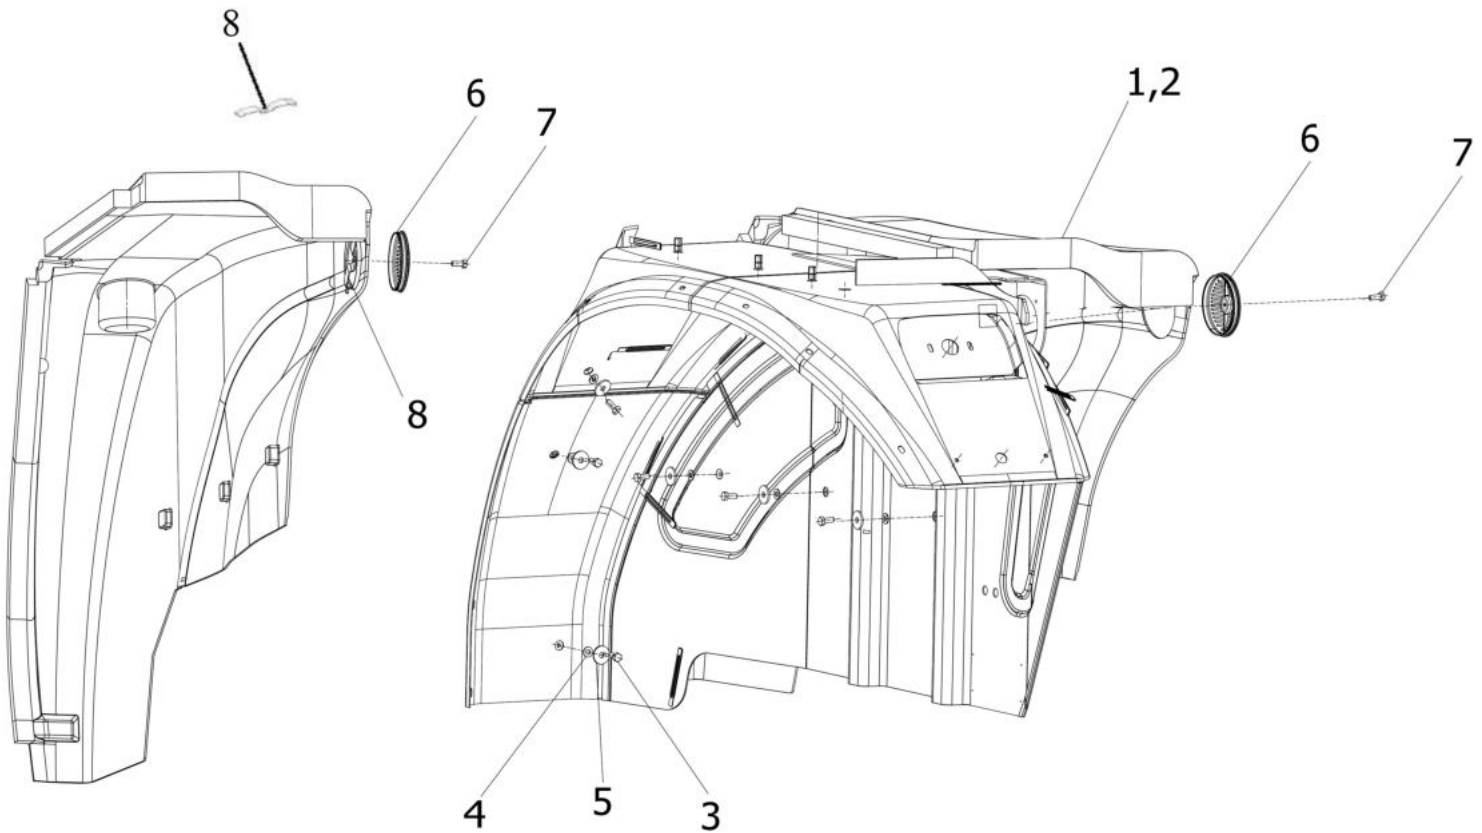

32180A-1-1

FENDER COVER RH&LH ASSY.

Sr.	Model	Item Code	Description	Qty	Int.	Remarks	Cut Off
1	Solis-75,90 CRDI WITH INHOUSE AC CABIN MODELS	10068086AA	FENDER INTERIOR (RIGHT ASSY)	1			
2	Solis-75,90 CRDI WITH INHOUSE AC CABIN MODELS	10082174AH	FENDER INTERIOR (LEFT ASSY)	1			
3	Solis-75,90 CRDI WITH INHOUSE AC CABIN MODELS	04040106020	HEX SCREW M6*1*20	10		INTERCHANGEABLE WITH 20005569AA (ROHS)	
3	Solis-75,90 CRDI WITH INHOUSE AC CABIN MODELS	20005569AA	HEX SCREW M6X1X20	10		(ROHS) INTERCHANGEABLE WITH 04040106020	
4	Solis-75,90 CRDI WITH INHOUSE AC CABIN MODELS	10083030AA	SPECIAL WASHER	10		INTERCHANGEABLE WITH 10083030AB