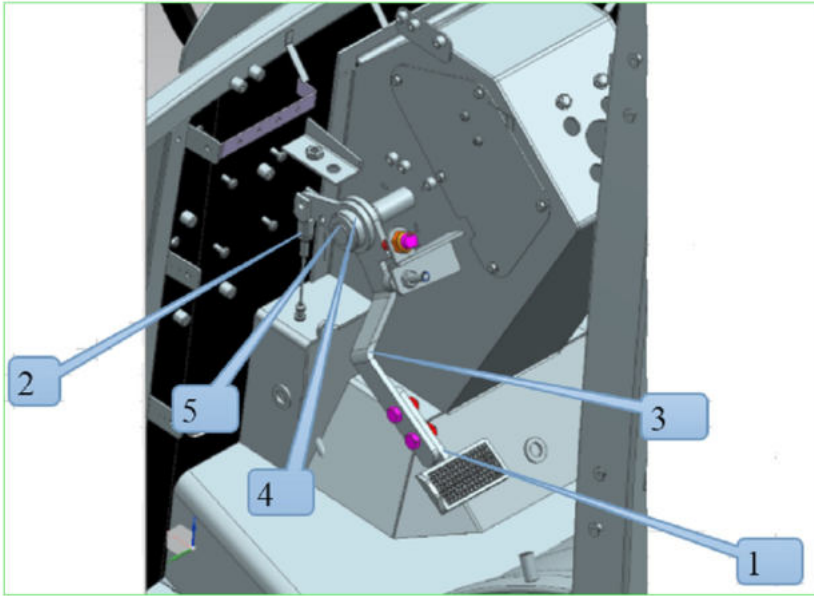

32600A-1-1 CLUTCH PEDAL ASSY

Sr.	Model	Item Code	Description	Qty	Int.	Remarks	Cut Off
1	Solis-75,90 CRDI WITH H-TYPE AC CABIN MODELS	10068719AA	CLUTCH PEDAL FRONT ATTACHMENT	1			
2	Solis-75,90 CRDI WITH H-TYPE AC CABIN MODELS	10084281AB	CLUTCH WIRE ASSY	1			
3	Solis-75,90 CRDI WITH H-TYPE AC CABIN MODELS	10068667AA	CLUTCH PEDAL ASSY	1			
4	Solis-75,90 CRDI WITH H-TYPE AC CABIN MODELS	10006738AB	WASHER	2			
5	Solis-75,90 CRDI WITH H-TYPE AC CABIN MODELS	20002549AA	CIRCLIP 25*1.2N,IS:3075	2			
6	Solis-75,90 CRDI WITH H-TYPE AC CABIN MODELS	20003357AB	HEX NUT M10 -8 SA2JS	2			
6	Solis-75,90 CRDI WITH H-TYPE AC CABIN MODELS	20003357AF	HEX NUT M10 -8 SA4GS	2	YES	interchange with 20003357AB	FOR NON EU MODELS- JZNSS869101S M FOR EU