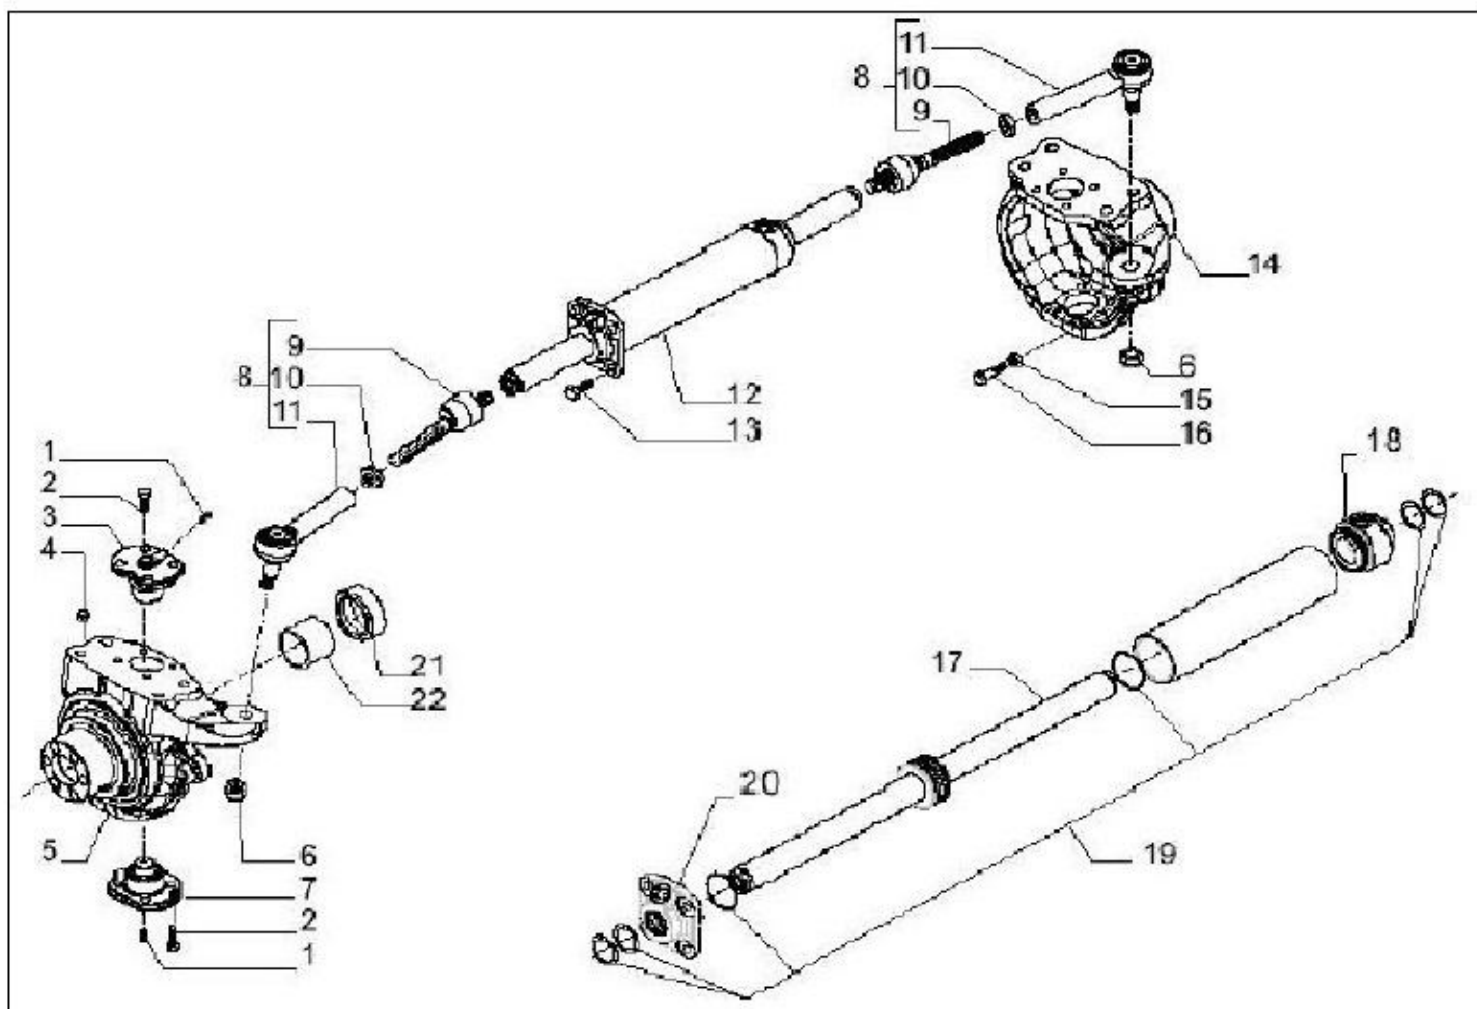

19130A-1/1

SWIVEL HOUSINGS AND STEERING CYLINDER

Sr.	Model	Item Code	Description	Qty	Int.	Remarks	Cut Off
1	WITH 10080814AB	10081499AA	GREASER NIPPLE M6X1	4		ALT.CODE : 2100002AA	
2	WITH 10080814AB	10081487AA	BOLT M 12X30	16		ALT.CODE : 21000111AA	
3	WITH 10080814AB	10081513AA	KING PIN	2		ALT.CODE : 21000121AA	
4	WITH 10080814AB	10081514AA	PLUG	8		WITH 10080814AB	
5	WITH 10080814AB	10081515AA	SWIVEL HOUSING LH	1			
6	WITH 10080814AB	10081516AA	NUT M20X1.5	2		ALT.CODE : 21000006AA	
7	WITH 10080814AB	10081517AA	KING PIN	2		ALT.CODE : 21000120AA	
8	WITH 10080814AB	10081518AA	STEERING ARM ASSY	2