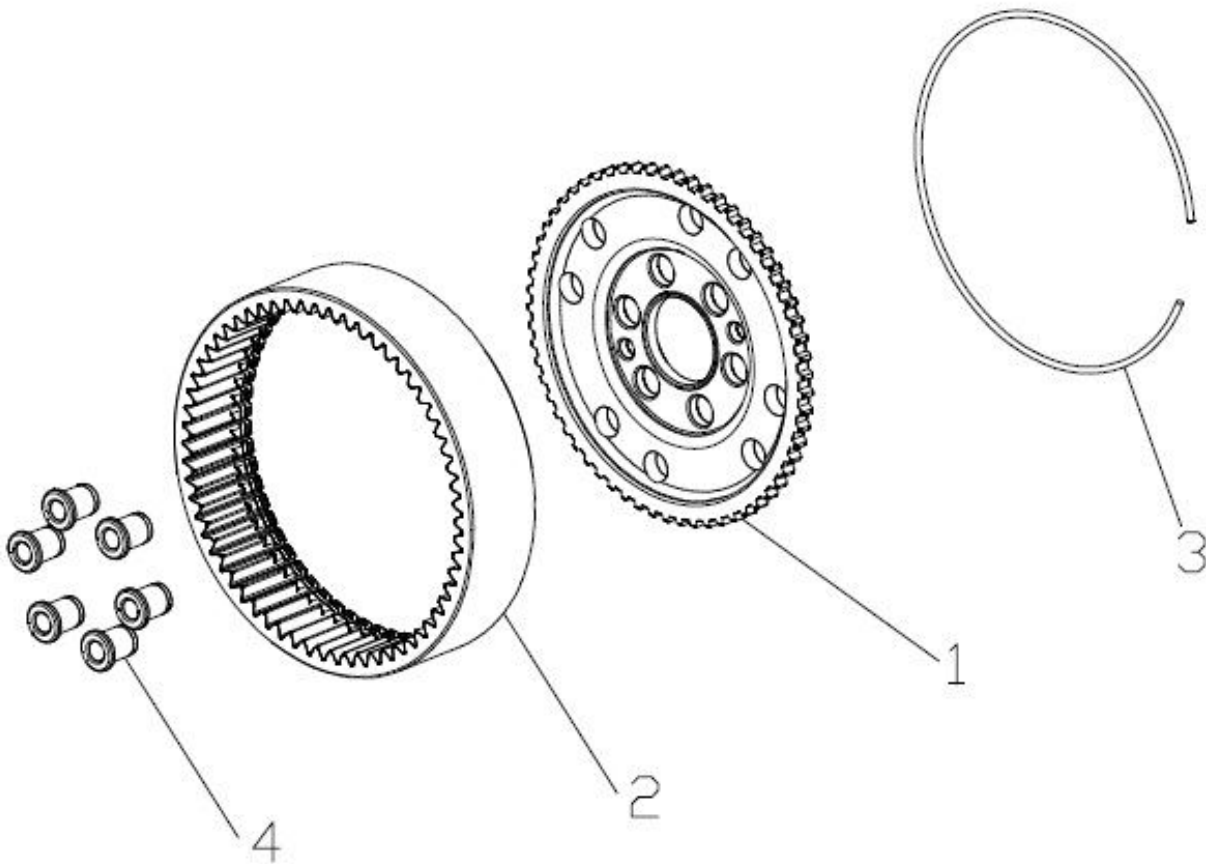

19250A-1/1

WHEEL CARRIER LH-RH

Sr.	Model	Item Code	Description	Qty	Int.	Remarks	Cut Off
1	Solis-75,90 CRDI MODELS (ALL 4-WD INHOUSE BEAM)	10027548AE	WHEEL CARRIER (FRONT AXLE 4WD)	2			
2	Solis-75,90 CRDI MODELS (ALL 4-WD INHOUSE BEAM)	10027536AC	INTERNAL GEAR FOR PLANET CARRIER	2			
3	Solis-75,90 CRDI MODELS (ALL 4-WD INHOUSE BEAM)	10027496AA	RING FOR INTERNAL GEAR	2			
4	Solis-75,90 CRDI MODELS (ALL 4-WD INHOUSE BEAM)	10027555AE	BUSH (FRONT AXLE 4WD)	12