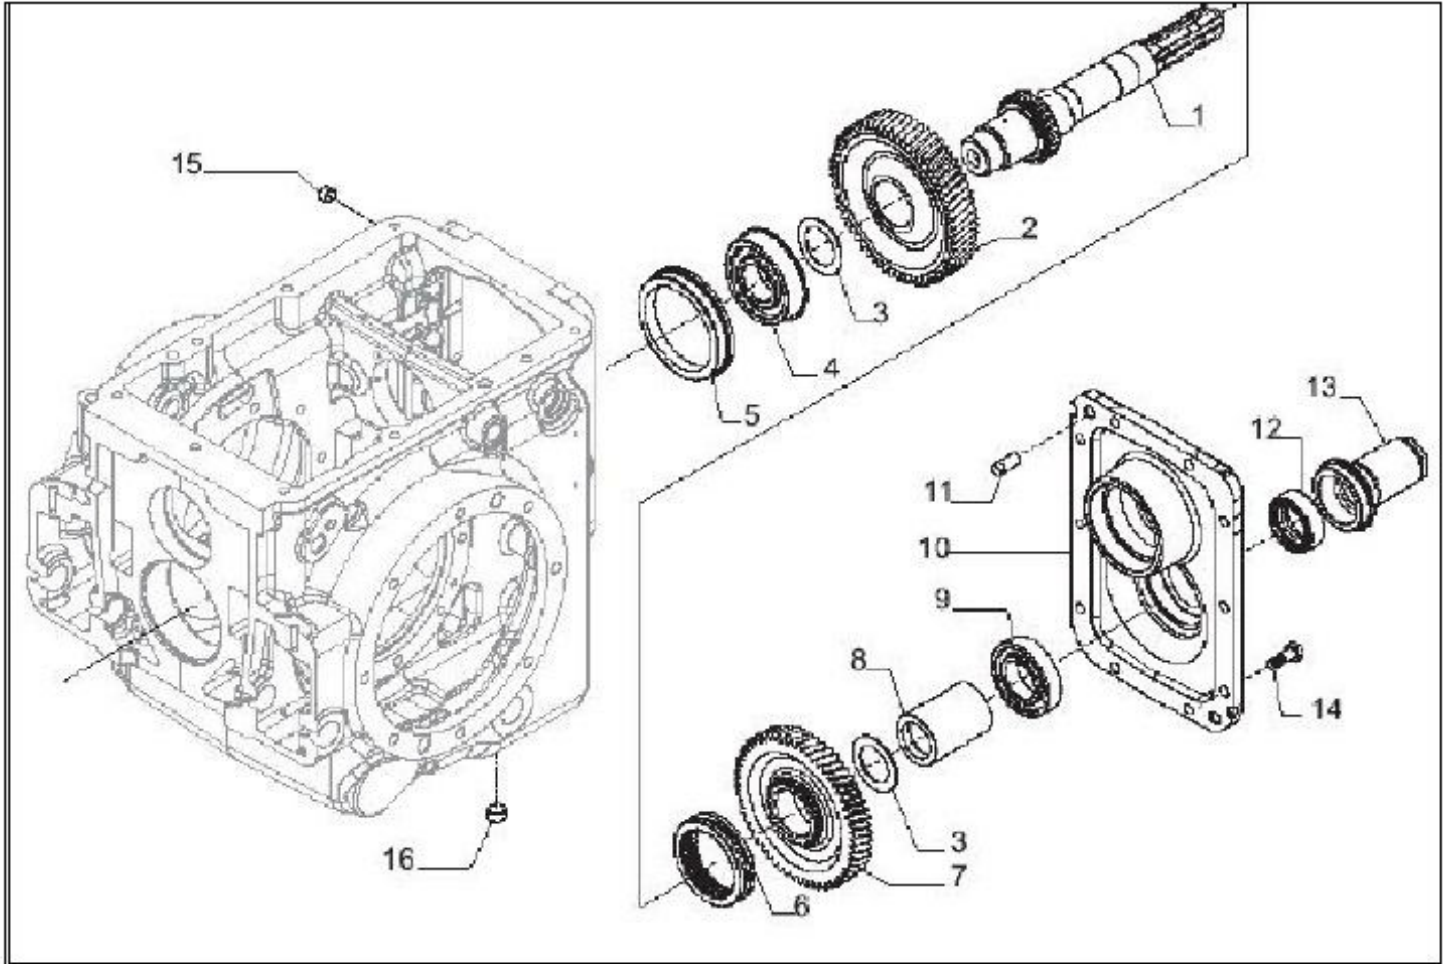

07140A-1/1

PTO OUTPUT SHAFT

Sr.	Model	Item Code	Description	Qty	Int.	Remarks	Cut Off
1	Solis-75,90 CRDI MODELS	10081427AA	PTO OUTPUT SHAFT	1			
2	Solis-75,90 CRDI MODELS	10081428AA	PTO GEAR	1			
3	Solis-75,90 CRDI MODELS	10081429AA	WASHER	2			
4	Solis-75,90 CRDI MODELS	10081430AA	BEARING	1			
5	Solis-75,90 CRDI MODELS	10081431AA	BEARING SUPPORT	1			
6	Solis-75,90 CRDI MODELS	10081284AA	PTO SLEEVE	1			
7	Solis-75,90 CRDI MODELS	10081432AA	PTO GEAR Z=58	1			
8	Solis-75,90 CRDI MODELS	10081433AA	SPACER	1