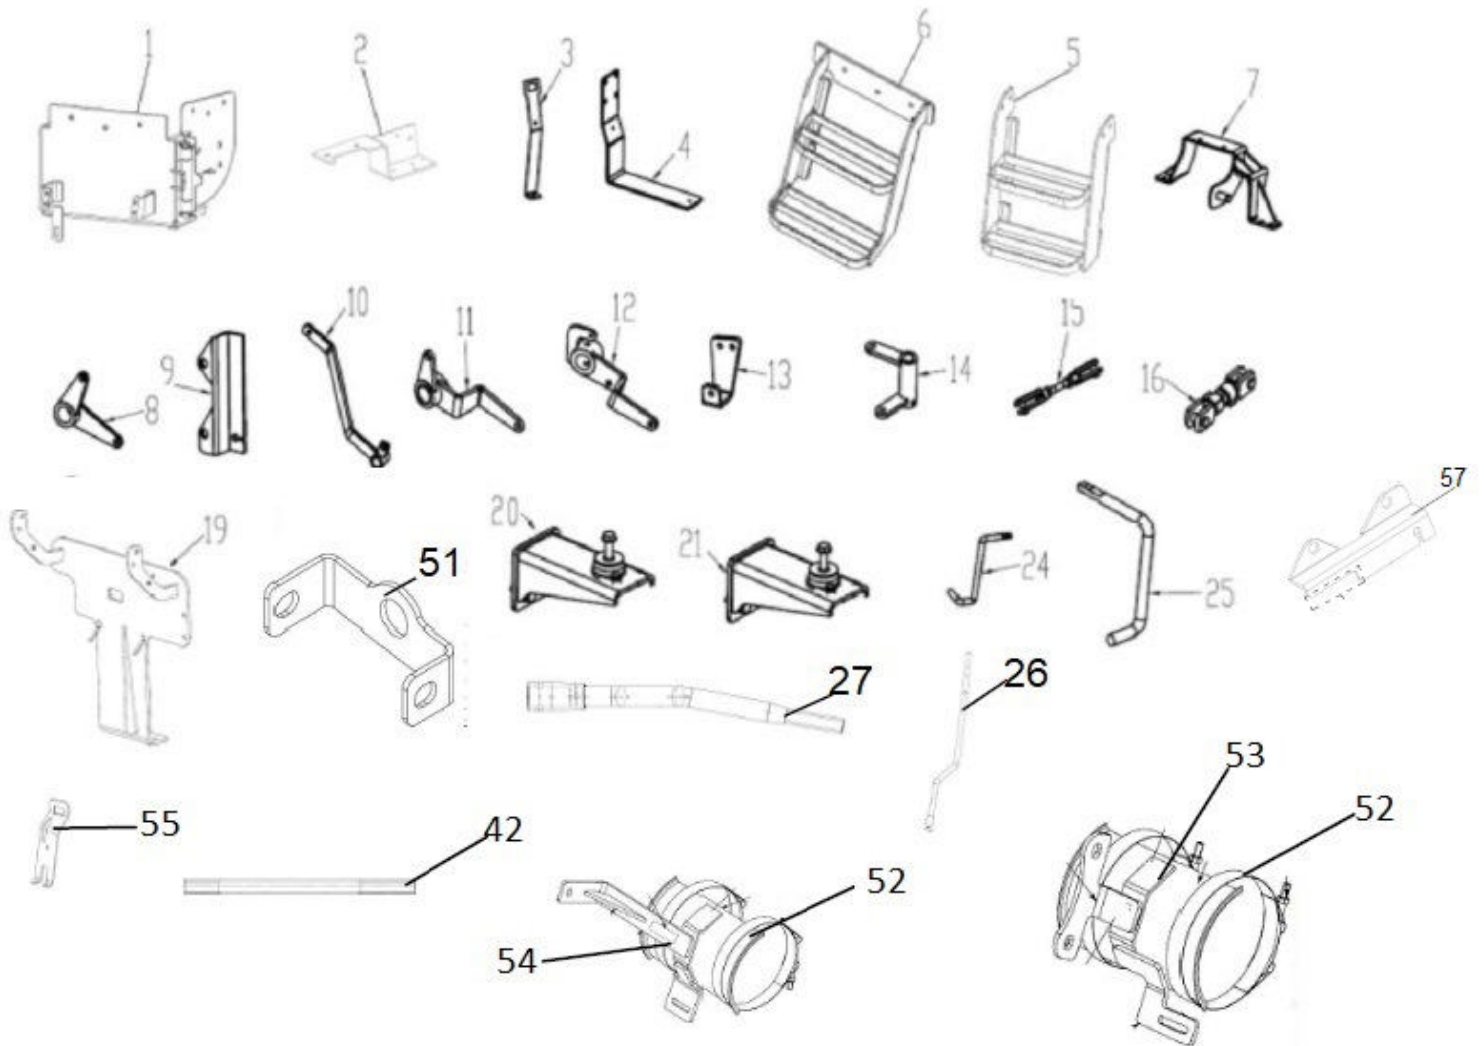

32620A-1/2

DISASSEMBLED ASSY.

Sr.	Model	Item Code	Description	Qty	Int.	Remarks	Cut Off
1	Solis-75,90 CRDI WITH H-TYPE AC CABIN MODELS	10068537AC	BATTER BOX ASSY	1			
1	Solis-75,90 CRDI WITH H-TYPE AC CABIN MODELS	300035779C	BATTERY BOX ASSY	1	NO	10067999AA, 10068537AC INTERCHANGE ABLE AS A SET WITH 10067999AB, 300035779C, 04030600008,2 0003355AB	FOR EU MODELS- MEMSYKDHRA KH04747 FOR NON EU MODELS- AYIDS836390W 10
2	Solis-75,90 CRDI WITH H-TYPE AC CABIN MODELS	10082054BA	REAR MTG PLATE FOR FUEL TANK	1			
3	Solis-75,90 CRDI WITH H-TYPE AC CABIN MODELS	10084939AA	REAR MTG STRAP FOR FUEL TANK	1			
4	Solis-75,90 CRDI WITH H-TYPE AC CABIN MODELS	10084897AD	FRONT MTG BKT FOR FUEL TANK	1