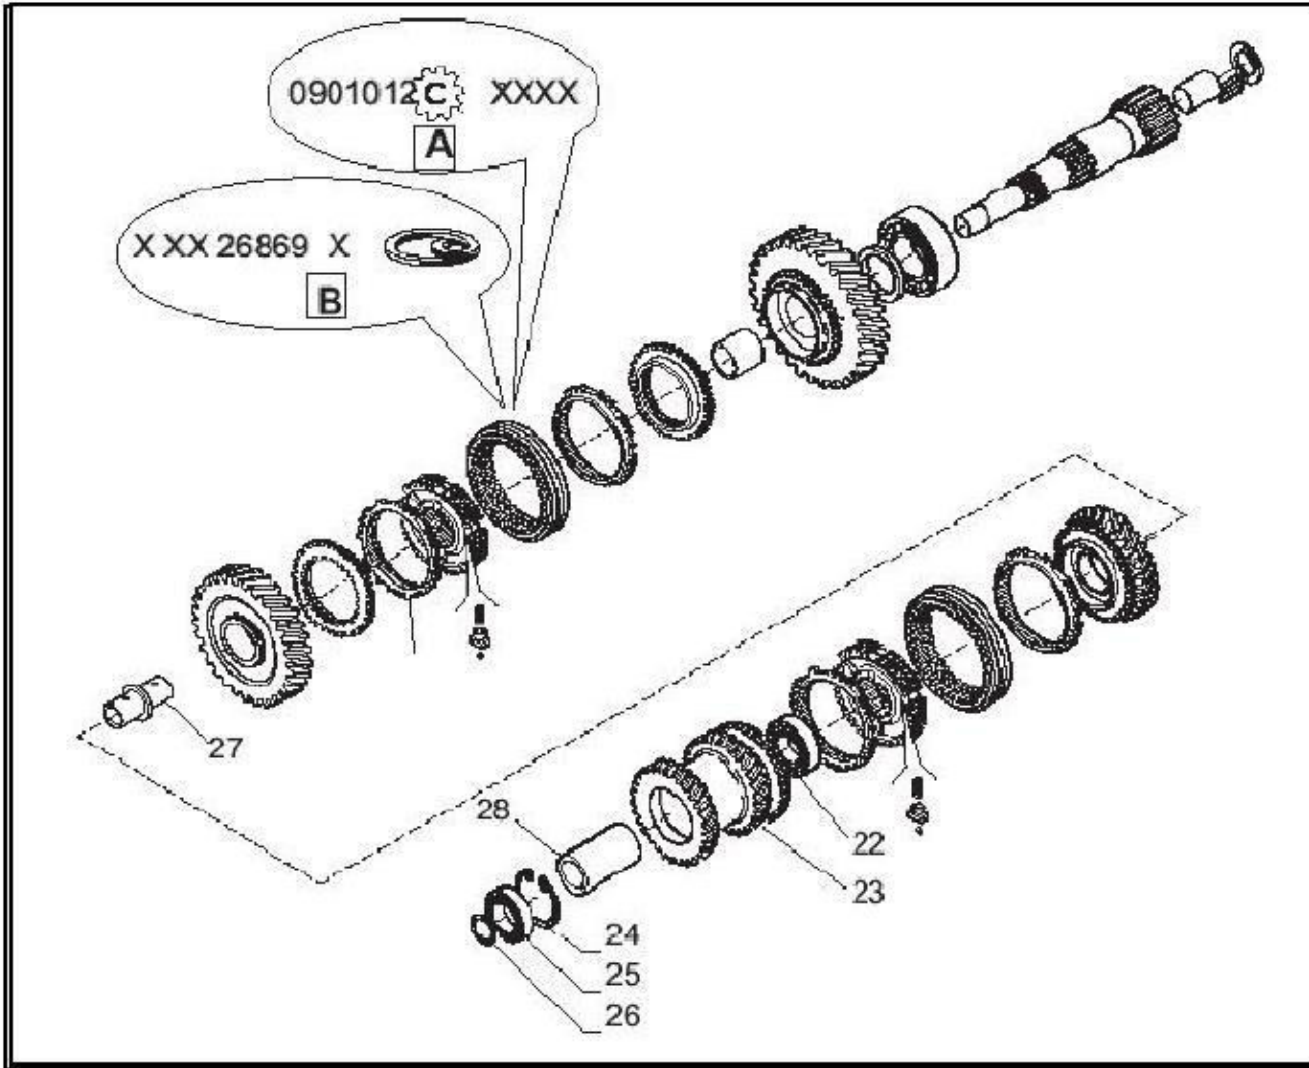

05150A-2/2

SECONDARY SHAFT

Sr.	Model	Item Code	Description	Qty	Int.	Remarks	Cut Off
22	Solis-75,90 CRDI MODELS	10081258AA	BEARING	1			
23	Solis-75,90 CRDI MODELS	10081259AA	GEAR Z=36/36	1			
24	Solis-75,90 CRDI MODELS	10081260AA	SNAP RING	1			
25	Solis-75,90 CRDI MODELS	10081261AA	BEARING	1			
26	Solis-75,90 CRDI MODELS	10081174AA	SHIM 0.1MM	-			
26	Solis-75,90 CRDI MODELS	10081173AA	SHIM 0.15MM	-			
26	Solis-75,90 CRDI MODELS	10081172AA	SHIM 0.2MM	-			
26	Solis-75,90 CRDI MODELS	10081171AA	SHIM 0.5MM	-