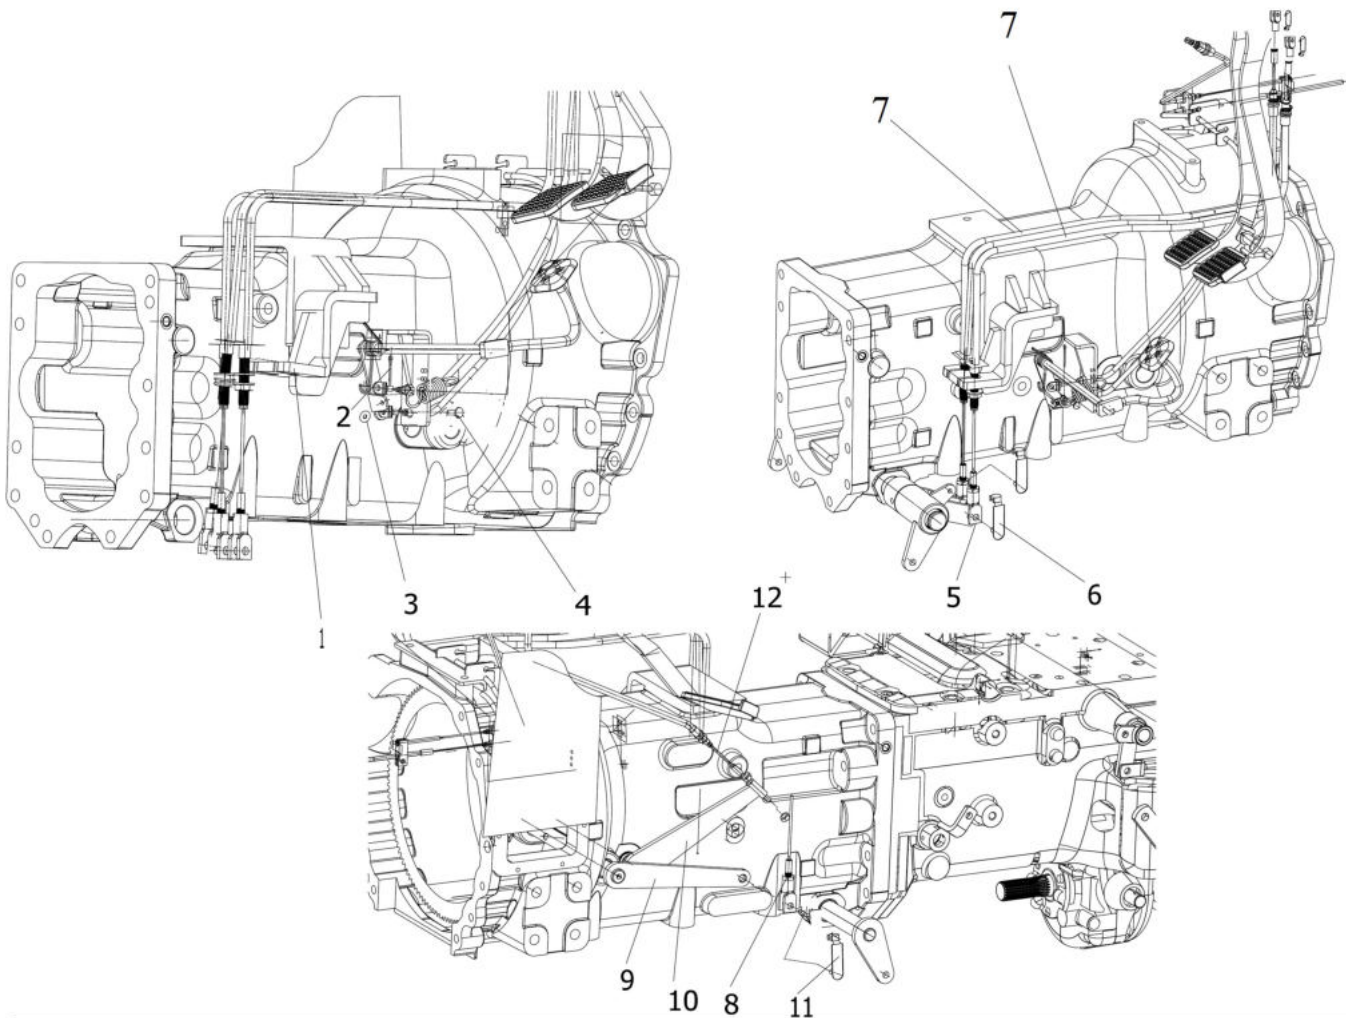

32280A-1-1

LINKAGES-2

Sr.	Model	Item Code	Description	Qty	Int.	Remarks	Cut Off
1	Solis-75,90 CRDI WITH INHOUSE AC CABIN MODELS	10083088AE	BRAKE WIRE MOUNTING BRACKET	1			
2	Solis-75,90 CRDI WITH INHOUSE AC CABIN MODELS	04010116020	SPLIT PIN DIA 1.6*20	1		INTERCHANGEABLE WITH 20005527AA (ROHS)	
2	Solis-75,90 CRDI WITH INHOUSE AC CABIN MODELS	20005527AA	SPLIT PIN DIA 1.6*20	1		(ROHS) INTERCHANGEABLE WITH 04010116020	
3	Solis-75,90 CRDI WITH INHOUSE AC CABIN MODELS	04030600006	PLAIN WASHER DIA 6.4 *DIA 18 *1.5	1			
4	Solis-75,90 CRDI WITH INHOUSE AC CABIN MODELS	10004177AB	PIN FOR ACCELATOR	1		INTERCHANGEABLE WITH 10039604AA