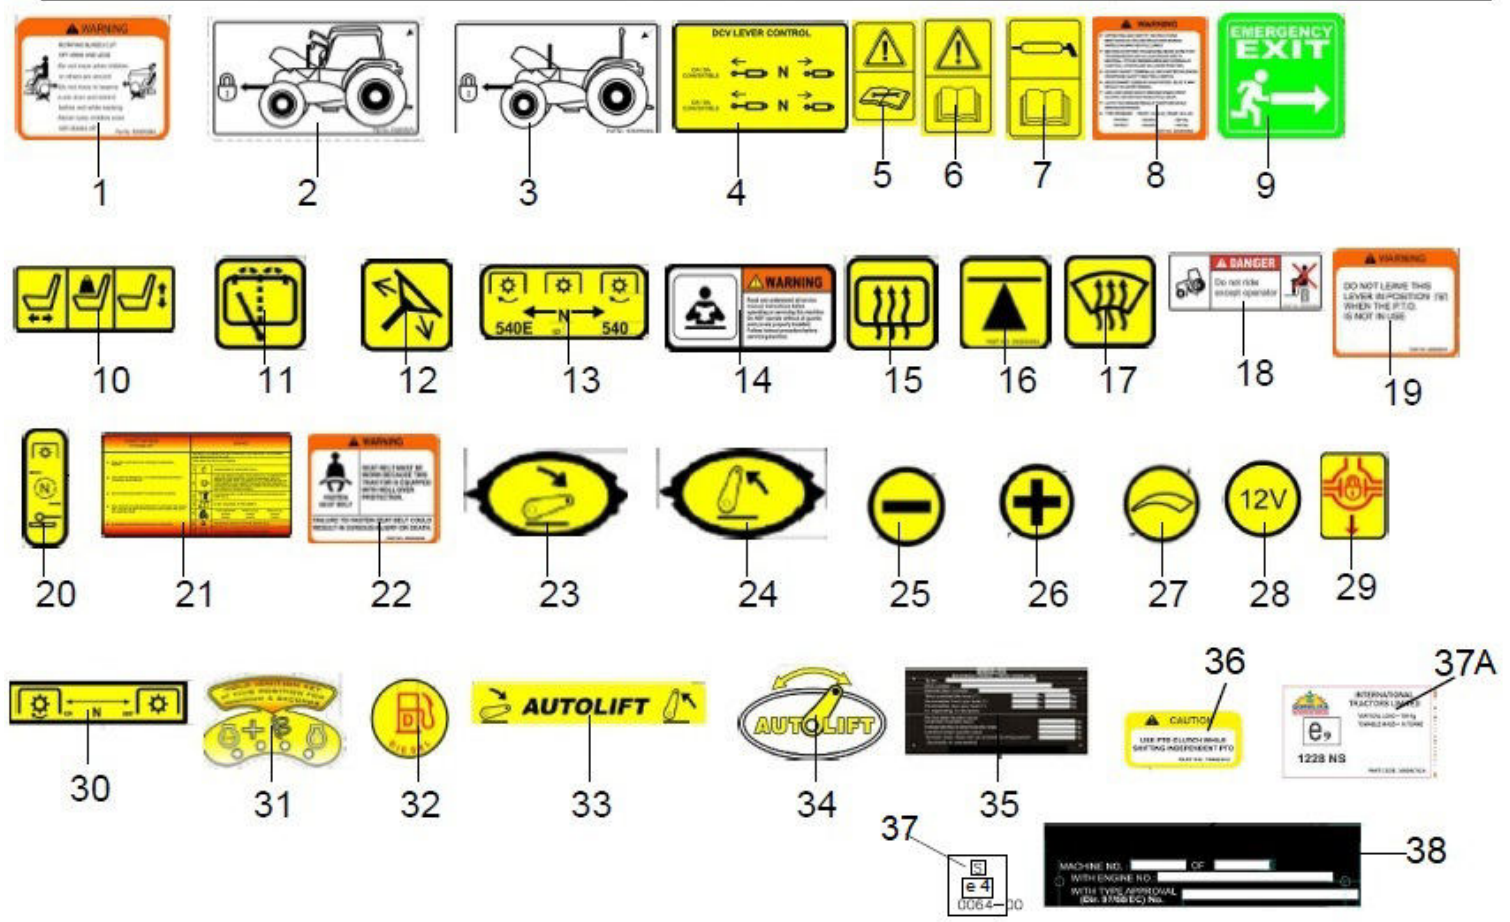

24120A-1/1

STICKERS SET FOR U.S. HOMOLOGATION

1

Sr.	Model	Item Code	Description	Qty	Int.	Remarks	Cut Off
1	Solis-75,90 CRDI MODELS	20002576AA	STICKERS SET FOR U.S. HOMOLOGATION	1			

24130A-1/2

STICKERS

Sr.	Model	Item Code	Description	Qty	Int.	Remarks	Cut Off
1	Solis-75,90 CRDI WITH H-TYPE AC CABIN MODELS	300005508A	STICKER FOR RIDING INSTRUCTION	1			
2	Solis-75,90 CRDI WITH H-TYPE AC CABIN MODELS	300005507A	STICKER FOR BONNET LOCK CABIN	1			
3	Solis-75,90 CRDI WITH H-TYPE AC CABIN MODELS	300005506A	STICKER FOR BONNET LOCK OPEN DECK	1			
4	Solis-75,90 CRDI WITH H-TYPE AC CABIN MODELS	300005505A	STICKER FOR DCV LEVER CONTROL	1			
5	Solis-75,90 CRDI WITH H-TYPE AC CABIN MODELS	300005504A	STICKER FOR SERVICE	1			
6	Solis-75,90 CRDI WITH H-TYPE AC CABIN MODELS	300005503A	STICKER FOR OPERATOR ALERT	1			
7	Solis-75,90 CRDI WITH H-TYPE AC CABIN MODELS	300005502A	STICKER FOR GREASING POINT	1			
8	Solis-75,90 CRDI WITH H-TYPE AC CABIN MODELS	300005500A	STICKER FOR TYRE PRESSURE	1			