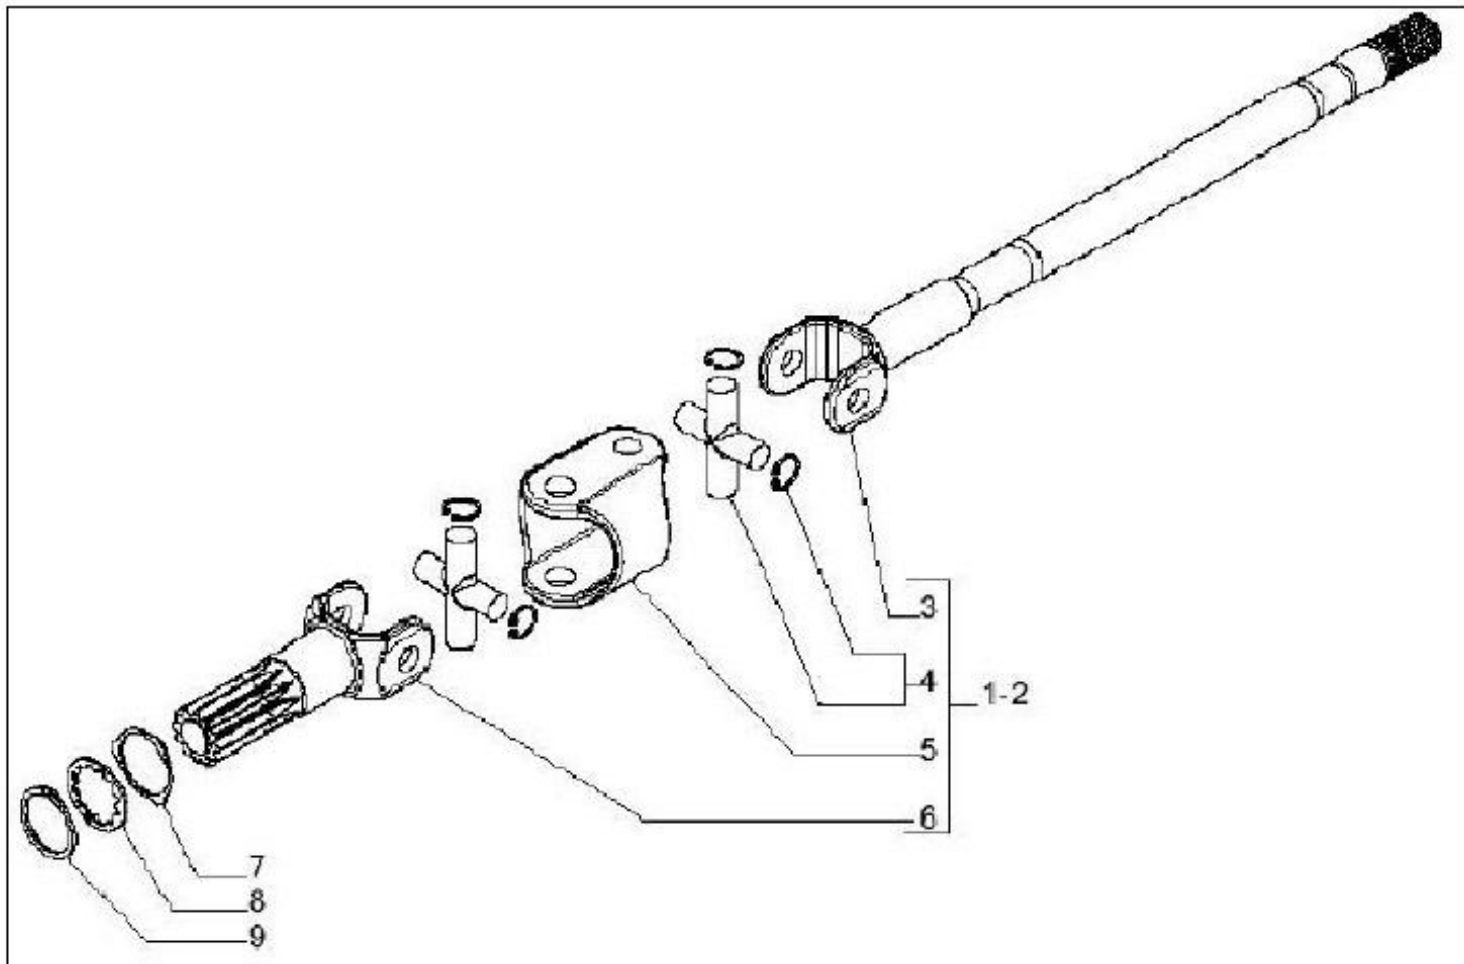

19160A-1/1

DOUBLE U-JOINT

Sr.	Model	Item Code	Description	Qty	Int.	Remarks	Cut Off
1	Solis-75,90 CRDI MODELS	10081565AA	DOUBLE JOINT RH	1			
1	Solis-75,90 CRDI MODELS	10011997AA	DOUBLE JOINT RH	1	YES		
2	Solis-75,90 CRDI MODELS	10081566AA	DOUBLE JOINT LH	1			
2	Solis-75,90 CRDI MODELS	10011998AA	DOUBLE JOINT LH	1	YES		
3	Solis-75,90 CRDI MODELS	10081567AA	FORK (DIFF. SIDE)	1		KIT CODE: 10011997AA, PART CODE OF SOURCE:A (GKN)	
3A	Solis-75,90 CRDI MODELS	10011999AA	FORK (DIFF. SIDE)	1	NO	KIT CODE: 10011997AA, PART CODE OF SOURCE:B