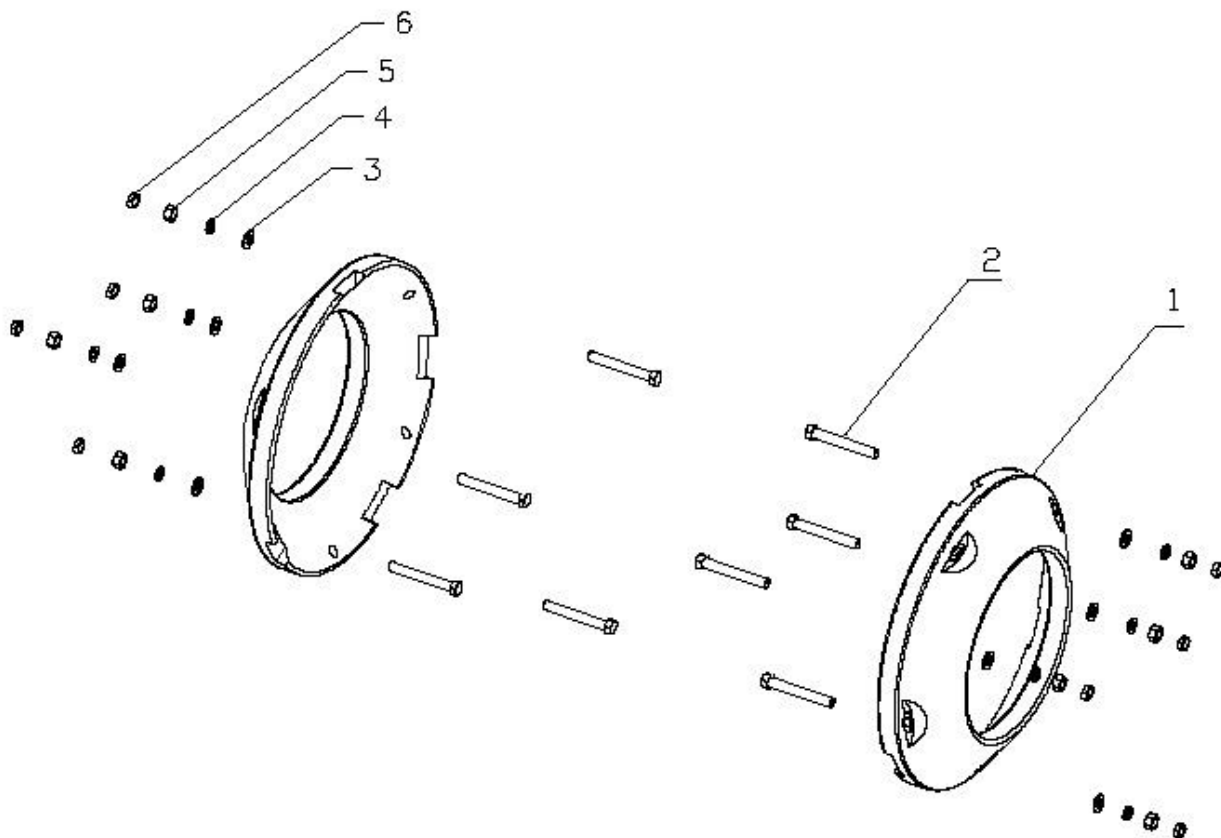

28110A-1/1

WHEEL WEIGHTS

Sr.	Model	Item Code	Description	Qty	Int.	Remarks	Cut Off
1	Solis-75,90 CRDI MODELS	10005665AD	REAR WHEEL WEIGHT	2			
1	Solis-75,90 CRDI MODELS	10002227AD	REAR WHEEL WEIGHT (BLACK)	2			
2	Solis-75,90 CRDI MODELS	20003636AA	HEX BOLT M16*2*80 8-8 SA2JS	8		INTERCHANGEABLE WITH 20005454AA (ROHS)	
2	Solis-75,90 CRDI MODELS	20005454AA	HEX BOLT M16X2X80 8.8 SA4GS	8		(ROHS) INTERCHANGEABLE WITH 20003636AA	
3	Solis-75,90 CRDI MODELS	04030800017	PUNCHED WASHER DIA17*DIA30*3	8		INTERCHANGEABLE WITH 20005456AA (ROHS)