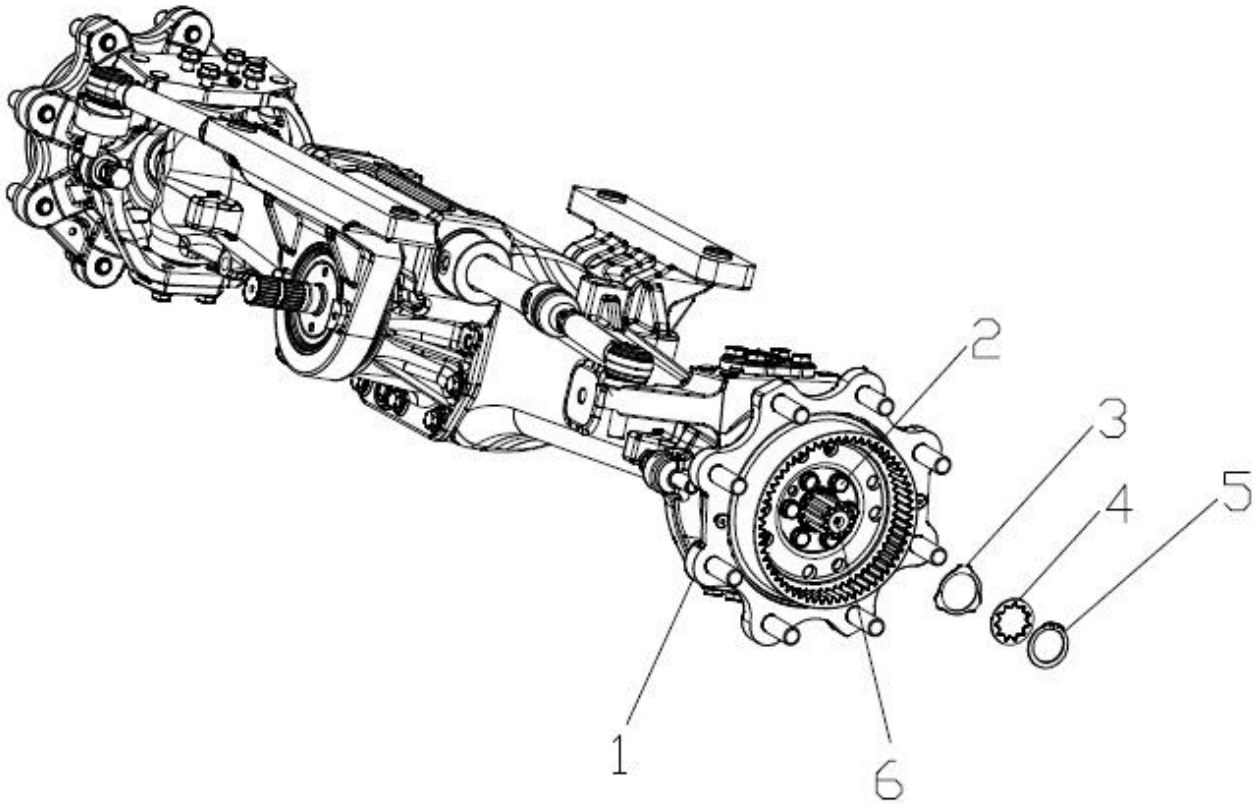

19240A-1/1

WHEEL CARRIER-AXLE ASSY.

Sr.	Model	Item Code	Description	Qty	Int.	Remarks	Cut Off
1	Solis-75,90 CRDI MODELS (ALL 4-WD INHOUSE BEAM)	10027627AD	WHEEL HUB KIT (FRONT AXLE 4WD)	2			
1	Solis-75,90 CRDI MODELS (ALL 4-WD INHOUSE BEAM)	10027627AF	WHEEL HUB KIT (FRON AXLE 4WD)	2			
2	Solis-75,90 CRDI MODELS (ALL 4-WD INHOUSE BEAM)	20004013AA	BLACK HEXAGON BOLT IS 1363- M10X45-12.9	12			
2	Solis-75,90 CRDI MODELS (ALL 4-WD INHOUSE BEAM)	10012308AA	SPECIAL BOLT (M10X45)	12			
3	Solis-75,90 CRDI MODELS (ALL 4-WD INHOUSE BEAM)	10027494AB	THURST WASHER	2			
4	Solis-75,90 CRDI MODELS (ALL 4-WD INHOUSE BEAM)	10027504AC	WASHER	2