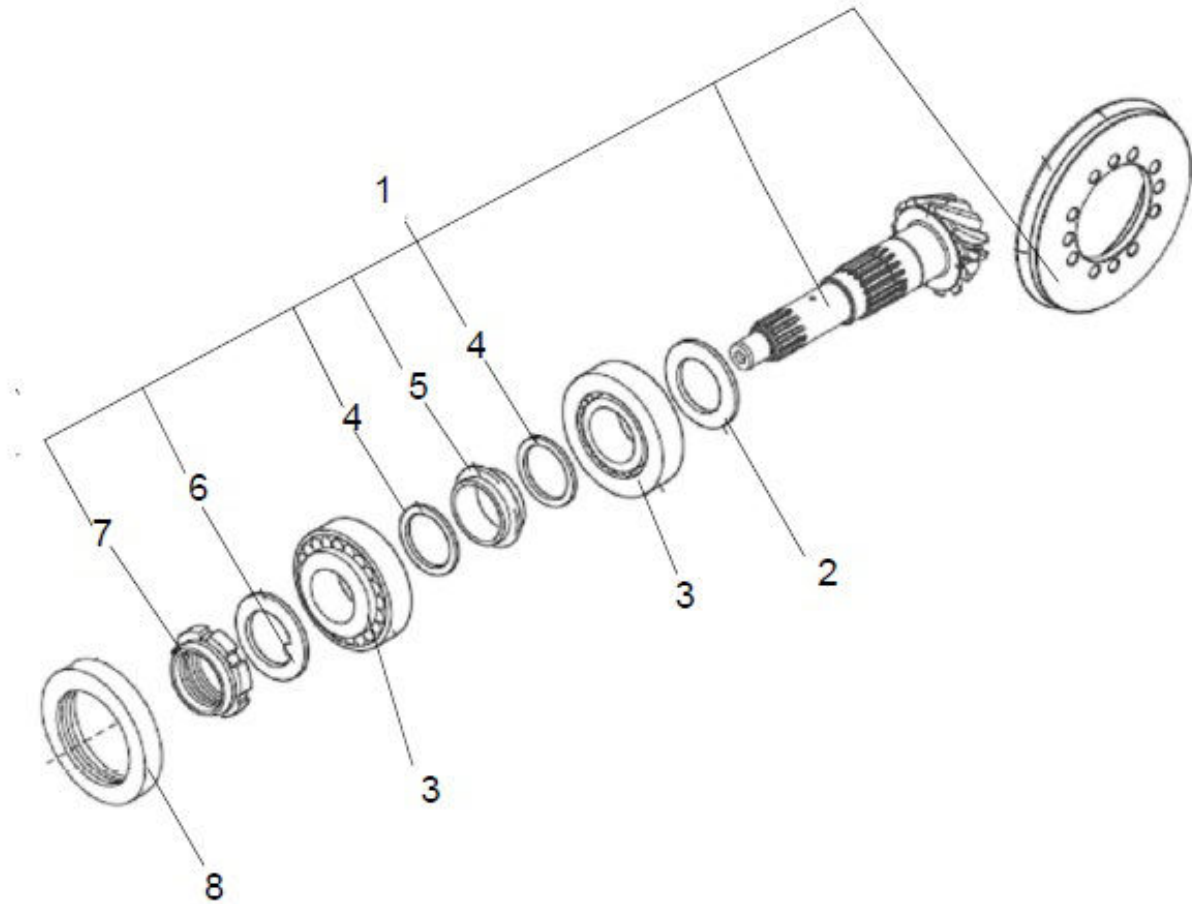

19141A-1/1

BEVEL GEAR SET

Sr.	Model	Item Code	Description	Qty	Int.	Remarks	Cut Off
1	WITH 10080814AE	10039846AA	Bevel gear set Z15/32	1		WITH 10080814AE	
2	WITH 10080814AE	10081534AA	SHIM 2.50MM	-			
2	WITH 10080814AE	10081535AA	SHIM 2.60MM	-			
2	WITH 10080814AE	10081536AA	SHIM 2.70MM	-			
2	WITH 10080814AE	10081537AA	SHIM 2.80MM	-			
2	WITH 10080814AE	10081538AA	SHIM 2.90MM	-			
2	WITH 10080814AE	10081539AA	SHIM 3.00MM	-			
2	WITH 10080814AE	10081540AA	SHIM 3.10MM	-