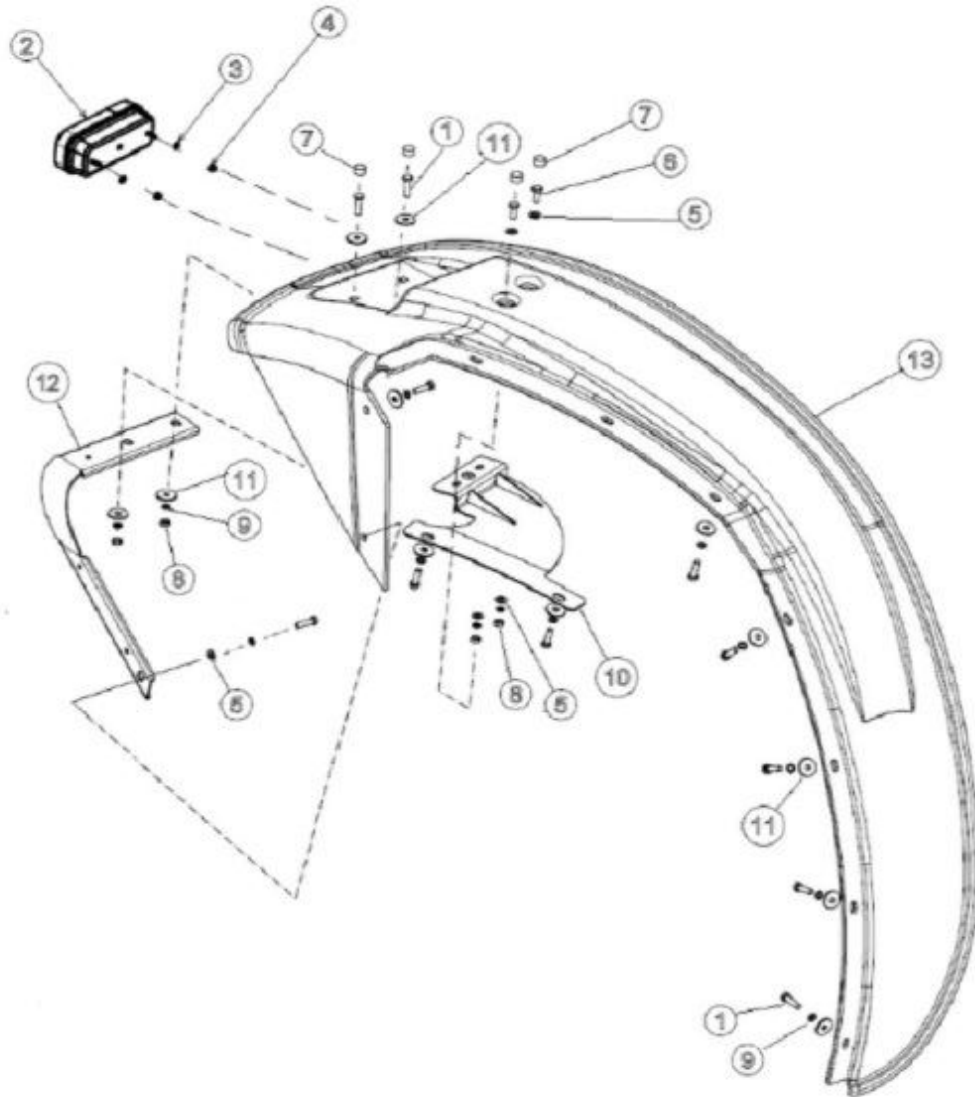

32470A-1/1

RIGHT FENDER ASSY

Sr.	Model	Item Code	Description	Qty	Int.	Remarks	Cut Off
1	Solis-75,90 CRDI WITH H-TYPE AC CABIN MODELS	200000382A	HEX HEAD SCREW M8X1.25X30 8.8 SA4NS	11			
2	Solis-75,90 CRDI WITH H-TYPE AC CABIN MODELS	10084740AA	FLAT BRAKE LIGHT REAR	1			
3	Solis-75,90 CRDI WITH H-TYPE AC CABIN MODELS	04030600006	PLAIN WASHER DIA 6.4 *DIA 18 *1.5	2			
4	Solis-75,90 CRDI WITH H-TYPE AC CABIN MODELS	04041000006	HEX NYLOC NUT M6	2		INTERCHANGEABLE WITH 20004915AB (ROHS)	
4	Solis-75,90 CRDI WITH H-TYPE AC CABIN MODELS	20004915AB	HEX NYLOC NUT M6 8	2	YES	(ROHS) INTERCHANGEABLE WITH 04041000006	
5	Solis-75,90 CRDI WITH H-TYPE AC CABIN MODELS	04030600008	PLAIN WASHER DIA 8.4	5