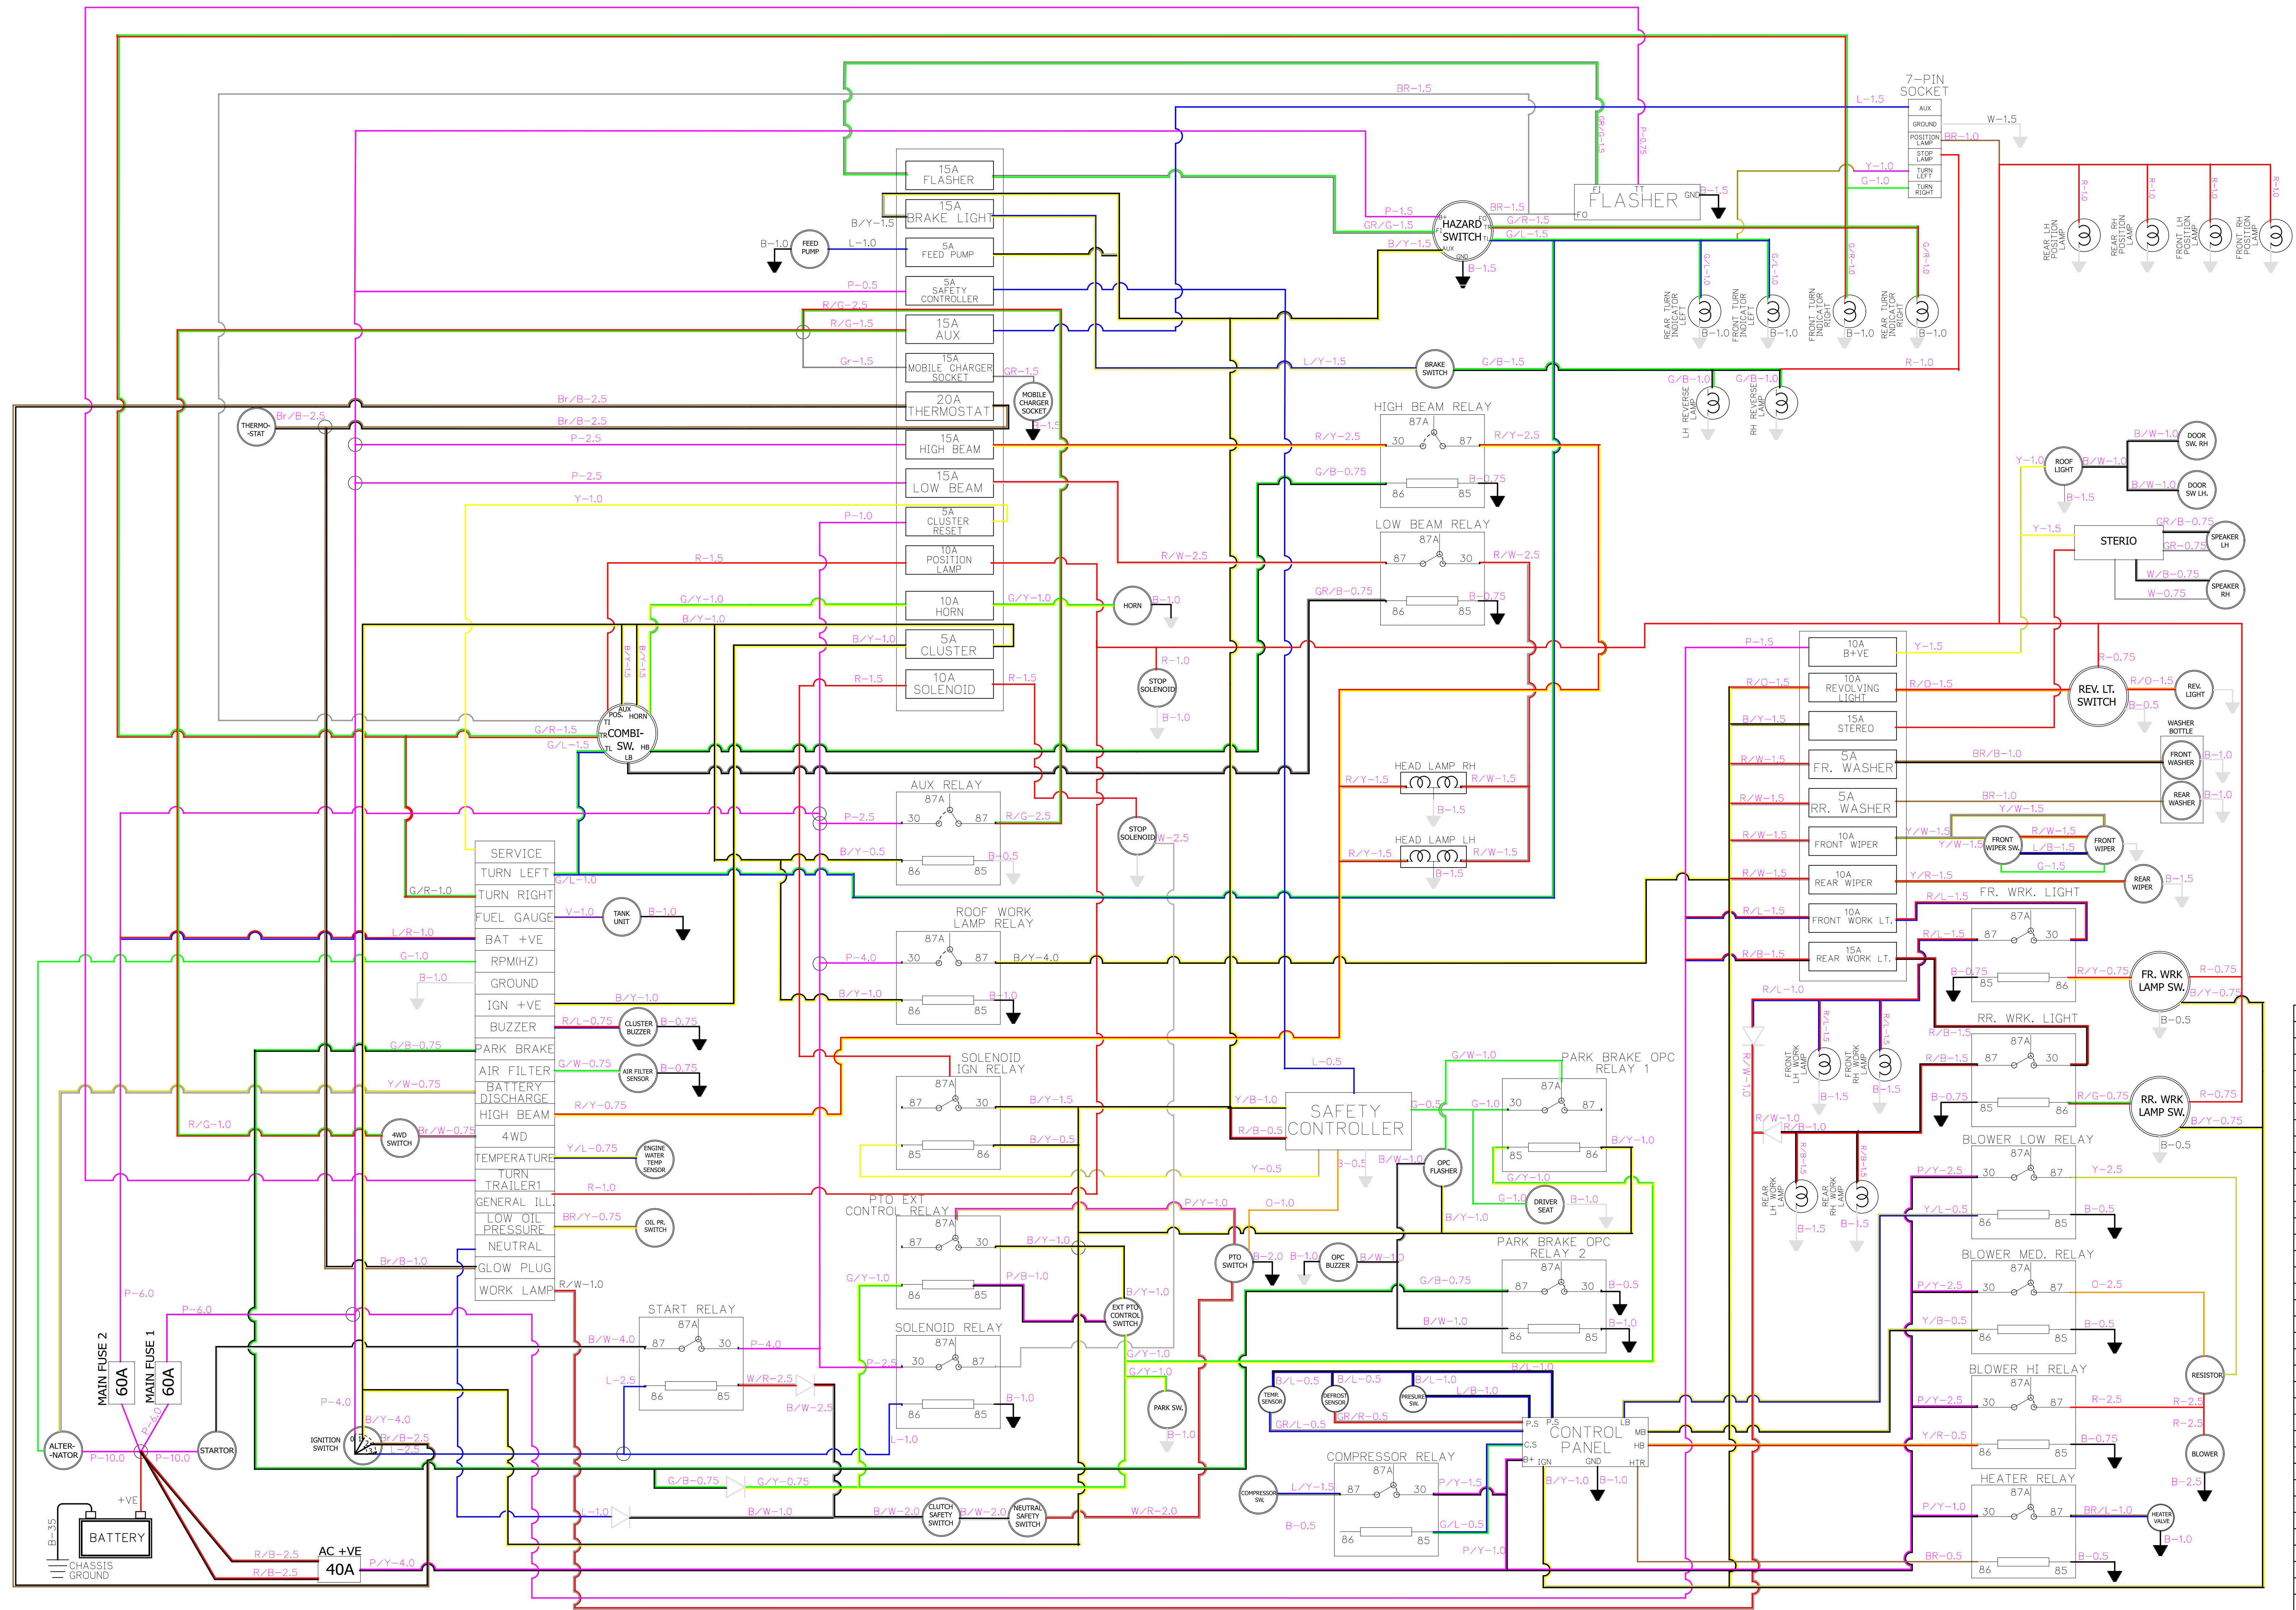

# SCHEMATIC DIAGRAM SOLIS-50 EU CABIN

WIRE COLOR CHART	
PINK/RED	P/R
PINK/BLUE	P/L
PINK/YELLOW	P/Y
PINK/BLACK	P/B
BLUE/RED	L/R
YELLOW/BLUE	Y/L
BROWN/BLACK	Br/B
WHITE/RED	W/R
GRAY/RED	G/R
GRAY/YELLOW	G/Y
RED/BLUE	R/L
RED/BLACK	R/B
GREEN/RED	G/R
RED/WHITE	R/W
RED/YELLOW	R/Y
GREEN/BLUE	G/L
BLACK/YELLOW	B/Y
BLUE/YELLOW	L/Y
GREEN/BLACK	G/B
GRAY/GREEN	Gr/G
GREEN/WHITE	G/W
GREEN/YELLOW	G/Y
YELLOW/WHITE	Y/W
BROWN/YELLOW	Br/Y
BLACK/WHITE	B/W
GREEN	G
YELLOW	Y
WHITE	W
VIOLET	V
GRAY	Gr
BLUE	L
BROWN	Br
ORANGE	O
PINK	P
BLACK	B
RED	R
COLOR DISCRPTION	COLOR SYMBOL

DESIGNED	<b>RAVI</b>	DESCRIPTION:-
DRAWN	<b>DINESH</b>	<b>SCHEMATIC DIAGRAM SOLIS 50 EU CABIN</b>
CHKD.		MATERIAL
APPD.		DRG. NO.
SCALE		SHEET...01..OF...01..
<b>INTERNATIONAL TRACTORS LIMITED HOSHIARPUR</b>		MAIN PRODUCT TRACTOR'S